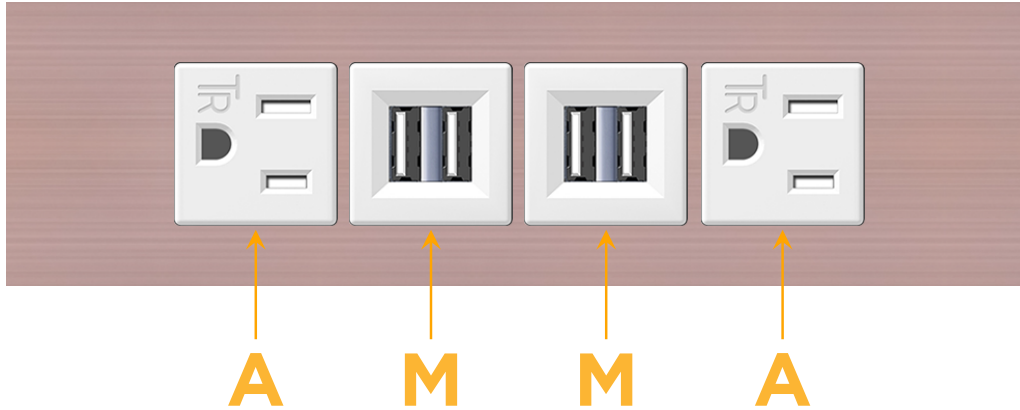

Trim Plate Finish: **CHAMPAGNE (ABS)**

Custom Finishes Available

M-POWER-4TW-AMMA-CHATP

Features:

Module/Port Options:

- A** Tamper Resistant AC Receptacle
- E** USB-A & USB-C (20W)
- M** Double USB-A (Fast Charging Ports - 18W)
- H** HDMI
- 6** CAT 6
- 12** RJ 12
- X** Switched AC
- Y** 3-Way Switch (Low Voltage)
- V** USB-C (45W High Speed Charging Port)
- S** USB-C (25W High Speed Charging Port)
- R** Switched AC (Rocker Switch)
- D** Dimmer Switch

Plug:

Supplied with Low Profile Flat 45° Angle 120 VAC Plug

Optional Standard Straight 120 VAC Plug

Optional Straight 120 VAC Pass-through Plug

- CLEAN, COMPACT DESIGN
- STREAMLINED
- LOW PROFILE
- SIDE-EXITING CORDS
- PLUG & PLAY
- 6' AC CORD & PLUG (FLAT PLUG STANDARD)
- CUSTOMIZABLE CONFIGURATIONS AND FINISHES
- UL LISTED FOR MOUNTING IN FURNITURE
- 15A

M-POWER-4T

AC POWER & DATA CONNECTIVITY SOLUTION

M-POWER-4TW-AMMA-CHATP

Specs:

Modules/Ports:

- A** Tamper Resistant AC Receptacle
- M** Double USB-A (Fast Charging Ports - 18W)

Distributed by

Mormax Company, Inc.