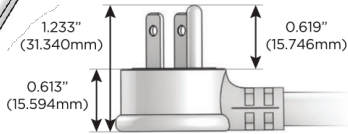

M-POWER-4T

AC POWER & DATA CONNECTIVITY SOLUTION

M-POWER-4TW-AMMA-CHATP

Specs:

Modules/Ports:

- A** Tamper Resistant AC Receptacle
- M** Double USB-A (Fast Charging Ports - 18W)

Distributed by

Mormax Company, Inc.