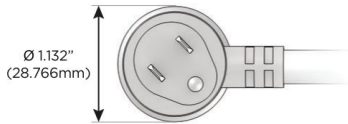

Trim Plate Finish: **CHAMPAGNE (ABS)**

Custom Finishes Available

M-POWER-4TW-AMMA-CHATP

Features:

Module/Port Options:

- A** Tamper Resistant AC Receptacle
- E** USB-A & USB-C (20W)
- M** Double USB-A (Fast Charging Ports - 18W)
- H** HDMI
- 6** CAT 6
- 12** RJ 12
- X** Switched AC
- Y** 3-Way Switch (Low Voltage)
- V** USB-C (45W High Speed Charging Port)
- S** USB-C (25W High Speed Charging Port)
- R** Switched AC (Rocker Switch)
- D** Dimmer Switch

Plug:

Supplied with Low Profile Flat 45° Angle 120 VAC Plug

Optional Standard Straight 120 VAC Plug

Optional Straight 120 VAC Pass-through Plug

- CLEAN, COMPACT DESIGN
- STREAMLINED
- LOW PROFILE
- SIDE-EXITING CORDS
- PLUG & PLAY
- 6' AC CORD & PLUG (FLAT PLUG STANDARD)
- CUSTOMIZABLE CONFIGURATIONS AND FINISHES
- UL LISTED FOR MOUNTING IN FURNITURE
- 15A

M-POWER-4T

AC POWER & DATA CONNECTIVITY SOLUTION

M-POWER-4TW-AMMA-CHATP

Specs:

Modules/Ports:

- A** Tamper Resistant AC Receptacle
- M** Double USB-A (Fast Charging Ports - 18W)

Distributed by

Mormax Company, Inc.