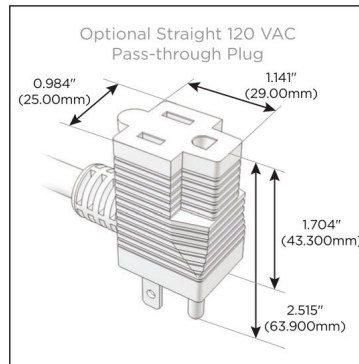

Trim Plate Finish: **CHAMPAGNE (ABS)**

Custom Finishes Available

M-POWER-4TW-AMMA-CHATP

Features:

Module/Port Options:

- A** Tamper Resistant AC Receptacle
- E** USB-A & USB-C (20W)
- M** Double USB-A (Fast Charging Ports - 18W)
- H** HDMI
- 6** CAT 6
- 12** RJ 12
- X** Switched AC
- Y** 3-Way Switch (Low Voltage)
- V** USB-C (45W High Speed Charging Port)
- S** USB-C (25W High Speed Charging Port)
- R** Switched AC (Rocker Switch)
- D** Dimmer Switch

Plug:

Supplied with Low Profile Flat 45° Angle 120 VAC Plug

Optional Standard Straight 120 VAC Plug

Optional Straight 120 VAC Pass-through Plug

- CLEAN, COMPACT DESIGN
- STREAMLINED
- LOW PROFILE
- SIDE-EXITING CORDS
- PLUG & PLAY
- 6' AC CORD & PLUG (FLAT PLUG STANDARD)
- CUSTOMIZABLE CONFIGURATIONS AND FINISHES
- UL LISTED FOR MOUNTING IN FURNITURE
- 15A

M-POWER-4T

AC POWER & DATA CONNECTIVITY SOLUTION

M-POWER-4TW-AMMA-CHATP

Specs:

Modules/Ports:

- A** Tamper Resistant AC Receptacle
- M** Double USB-A (Fast Charging Ports - 18W)

Distributed by

Mormax Company, Inc.