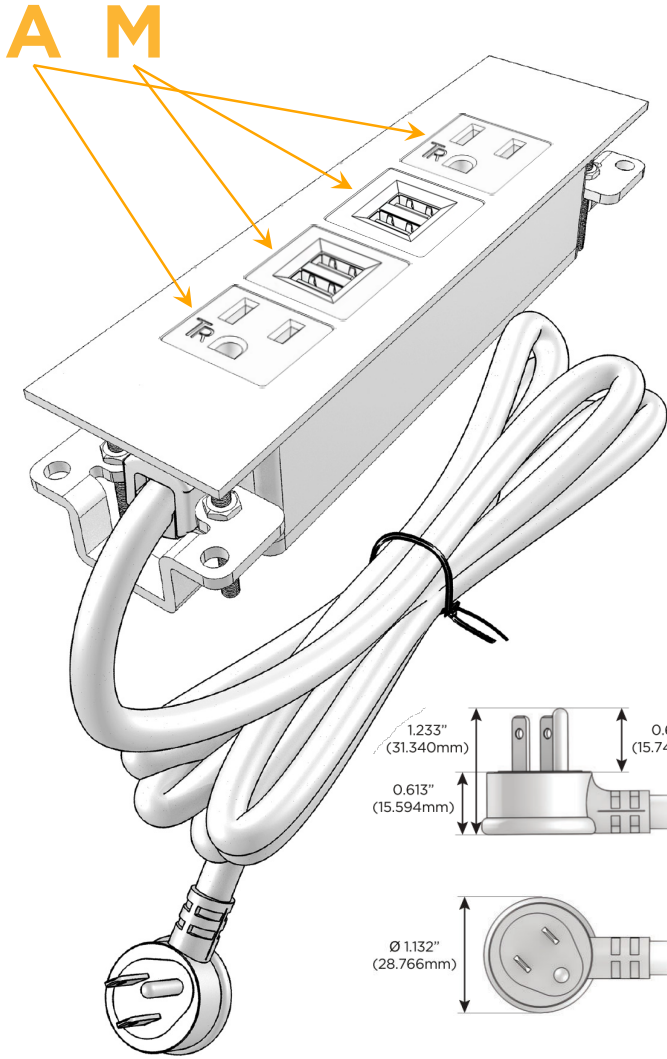

Trim Plate Finish: **CHAMPAGNE (ABS)**

Custom Finishes Available

M-POWER-4TW-AMMA-CHATP

Features:

Module/Port Options:

- A** Tamper Resistant AC Receptacle
- E** USB-A & USB-C (20W)
- M** Double USB-A (Fast Charging Ports - 18W)
- H** HDMI
- 6** CAT 6
- 12** RJ 12
- X** Switched AC
- Y** 3-Way Switch (Low Voltage)
- V** USB-C (45W High Speed Charging Port)
- S** USB-C (25W High Speed Charging Port)
- R** Switched AC (Rocker Switch)
- D** Dimmer Switch

Plug:

Supplied with Low Profile Flat 45° Angle 120 VAC Plug

Optional Standard Straight 120 VAC Plug

Optional Straight 120 VAC Pass-through Plug

- CLEAN, COMPACT DESIGN
- STREAMLINED
- LOW PROFILE
- SIDE-EXITING CORDS
- PLUG & PLAY
- 6' AC CORD & PLUG (FLAT PLUG STANDARD)
- CUSTOMIZABLE CONFIGURATIONS AND FINISHES
- UL LISTED FOR MOUNTING IN FURNITURE
- 15A

M-POWER-4T

AC POWER & DATA CONNECTIVITY SOLUTION

M-POWER-4TW-AMMA-CHATP

Specs:

Modules/Ports:

- A** Tamper Resistant AC Receptacle
- M** Double USB-A (Fast Charging Ports - 18W)

Distributed by

Mormax Company, Inc.