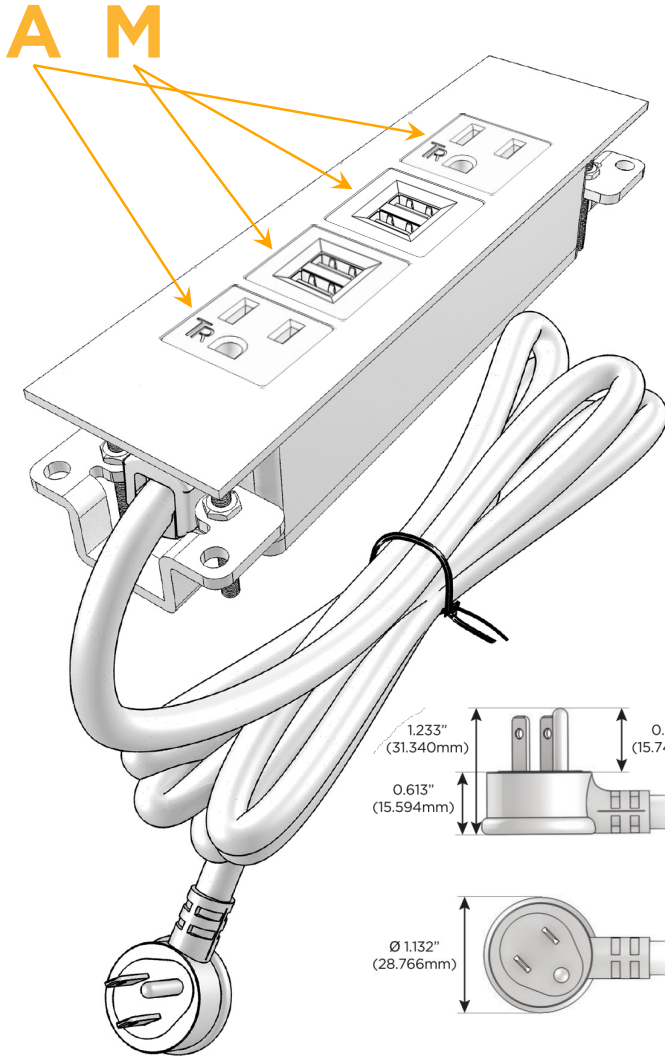

### Module/Port Options:

- A** Tamper Resistant AC Receptacle
- E** USB-A & USB-C (20W)
- M** Double USB-A (Fast Charging Ports - 18W)
- H** HDMI
- 6** CAT 6
- 12** RJ 12
- X** Switched AC
- Y** 3-Way Switch (Low Voltage)
- V** USB-C (45W High Speed Charging Port)
- S** USB-C (25W High Speed Charging Port)
- R** Switched AC (Rocker Switch)
- D** Dimmer Switch

### Plug:

Supplied with Low Profile Flat 45° Angle 120 VAC Plug

Optional Standard Straight 120 VAC Plug

Optional Straight 120 VAC Pass-through Plug

- CLEAN, COMPACT DESIGN
- STREAMLINED
- LOW PROFILE
- SIDE-EXITING CORDS
- PLUG & PLAY
- 6' AC CORD & PLUG (FLAT PLUG STANDARD)
- CUSTOMIZABLE CONFIGURATIONS AND FINISHES
- UL LISTED FOR MOUNTING IN FURNITURE
- 15A

## AC POWER & DATA CONNECTIVITY SOLUTION

M-POWER-4TW-AMMA-BZTP

Specs:

### Modules/Ports:

- A** Tamper Resistant AC Receptacle
- M** Double USB-A (Fast Charging Ports - 18W)

Distributed by

Mormax Company, Inc.

8 Westchester Plaza

Elmsford, NY 10523

914-699-0101

sales@mormax.com