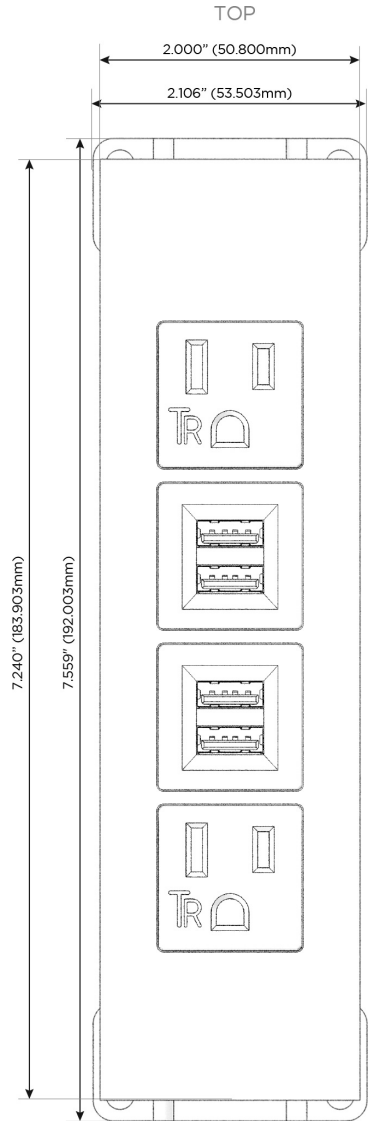

M-POWER-4T

AC POWER & DATA CONNECTIVITY SOLUTION

M-POWER-4TW-AMMA-BZTP

Specs:

Modules/Ports:

- **A** Tamper Resistant AC Receptacle
- **M** Double USB-A (Fast Charging Ports - 18W)

Distributed by

Mormax Company, Inc.

8 Westchester Plaza

Elmsford, NY 10523

914-699-0101

sales@mormax.com

mormax.com