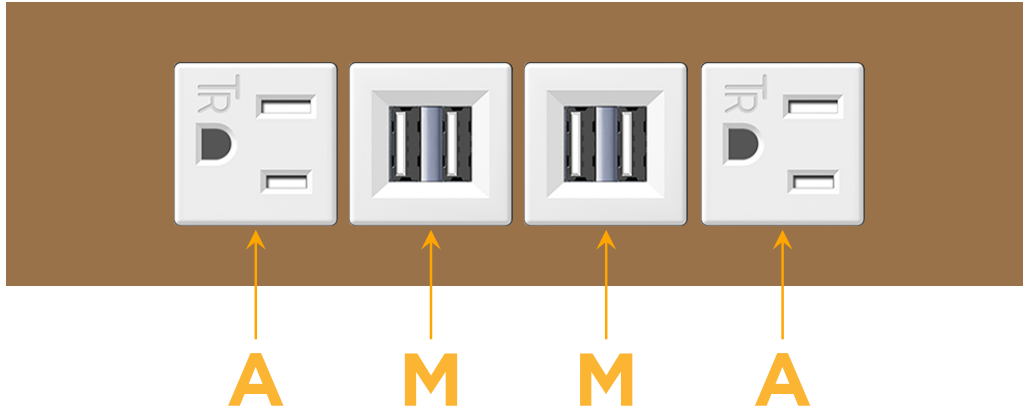

M-POWER-4T

AC POWER & DATA CONNECTIVITY SOLUTION

M-POWER-4TW-AMMA-BZTP

Distributed by

Mormax Company, Inc.

8 Westchester Plaza

Elmsford, NY 10523

914-699-0101

sales@mormax.com

mormax.com

Metro Light & Power's line of power & data solutions offers sophisticated design elements combined with greater ease of installation. Streamlined and low-profile, enhanced by side-exiting cords, our outlets advance the industry with their cutting edge look and feel. We believe flexibility is key, and we provide a variety of mounting options, including the ability to mount in limited spaces. Our outlets are available in many finishes and configurations, in addition to a custom color and finish capability for our clients.

Trim Plate Finish: **SOLID BRONZE**

Custom Finishes Available

M-POWER-4TW-AMMA-BZTP

Features:

Module/Port Options:

- **A** Tamper Resistant AC Receptacle
- **E** USB-A & USB-C (20W)
- **M** Double USB-A (Fast Charging Ports - 18W)
- **H** HDMI
- **6** CAT 6
- **12** RJ 12
- **X** Switched AC
- **Y** 3-Way Switch (Low Voltage)
- **V** USB-C (45W High Speed Charging Port)
- **S** USB-C (25W High Speed Charging Port)
- **R** Switched AC (Rocker Switch)
- **D** Dimmer Switch

Plug:

Supplied with Low Profile Flat 45° Angle 120 VAC Plug

Optional Standard Straight 120 VAC Plug

Optional Straight 120 VAC Pass-through Plug

- CLEAN, COMPACT DESIGN
- STREAMLINED
- LOW PROFILE
- SIDE-EXITING CORDS
- PLUG & PLAY
- 6' AC CORD & PLUG (FLAT PLUG STANDARD)
- CUSTOMIZABLE CONFIGURATIONS AND FINISHES
- UL LISTED FOR MOUNTING IN FURNITURE
- 15A