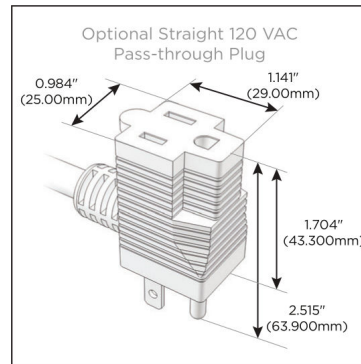

Plug:

Supplied with Low Profile Flat 45° Angle 120 VAC Plug

Optional Standard Straight 120 VAC Plug

Optional Straight 120 VAC Pass-through Plug

- CLEAN, COMPACT DESIGN
- STREAMLINED
- LOW PROFILE
- SIDE-EXITING CORDS
- PLUG & PLAY
- 6' AC CORD & PLUG (FLAT PLUG STANDARD)
- CUSTOMIZABLE CONFIGURATIONS AND FINISHES
- UL LISTED FOR MOUNTING IN FURNITURE
- 15A

M-POWER-4T

AC POWER & DATA CONNECTIVITY SOLUTION

M-POWER-4TW-AMMA-BZATP

Specs:

Modules/Ports:

- A** Tamper Resistant AC Receptacle
- M** Double USB-A (Fast Charging Ports - 18W)

Distributed by

Mormax Company, Inc.