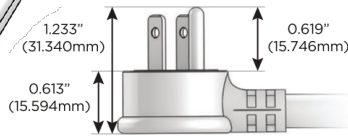

M-POWER-4T

AC POWER & DATA CONNECTIVITY SOLUTION

M-POWER-4TW-AMMA-BZATP

Specs:

Modules/Ports:

- A** Tamper Resistant AC Receptacle
- M** Double USB-A (Fast Charging Ports - 18W)

Distributed by

Mormax Company, Inc.