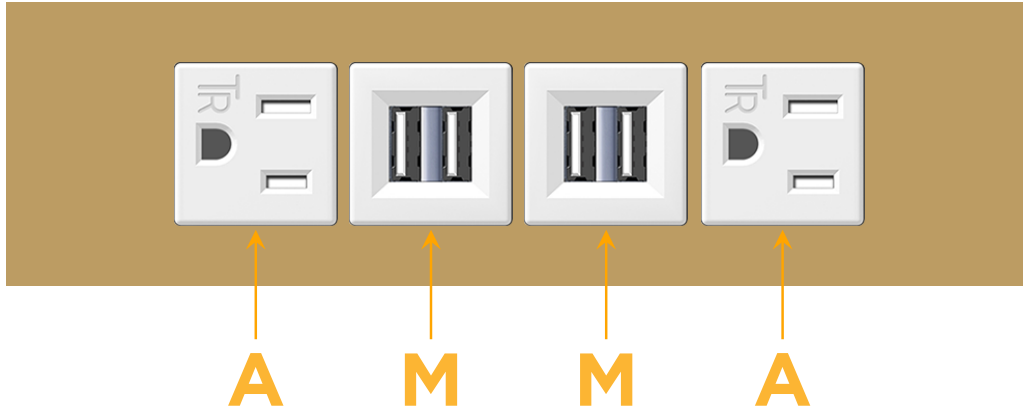

Trim Plate Finish: **STANDARD BRONZE (ABS)**

Custom Finishes Available

M-POWER-4TW-AMMA-BZATP

Features:

Module/Port Options:

- A** Tamper Resistant AC Receptacle
- E** USB-A & USB-C (20W)
- M** Double USB-A (Fast Charging Ports - 18W)
- H** HDMI
- 6** CAT 6
- 12** RJ 12
- X** Switched AC
- Y** 3-Way Switch (Low Voltage)
- V** USB-C (45W High Speed Charging Port)
- S** USB-C (25W High Speed Charging Port)
- R** Switched AC (Rocker Switch)
- D** Dimmer Switch

Plug:

Supplied with Low Profile Flat 45° Angle 120 VAC Plug

Optional Standard Straight 120 VAC Plug

Optional Straight 120 VAC Pass-through Plug

- CLEAN, COMPACT DESIGN
- STREAMLINED
- LOW PROFILE
- SIDE-EXITING CORDS
- PLUG & PLAY
- 6' AC CORD & PLUG (FLAT PLUG STANDARD)
- CUSTOMIZABLE CONFIGURATIONS AND FINISHES
- UL LISTED FOR MOUNTING IN FURNITURE
- 15A

M-POWER-4T

AC POWER & DATA CONNECTIVITY SOLUTION

M-POWER-4TW-AMMA-BZATP

Specs:

Modules/Ports:

- A** Tamper Resistant AC Receptacle
- M** Double USB-A (Fast Charging Ports - 18W)

Distributed by

Mormax Company, Inc.