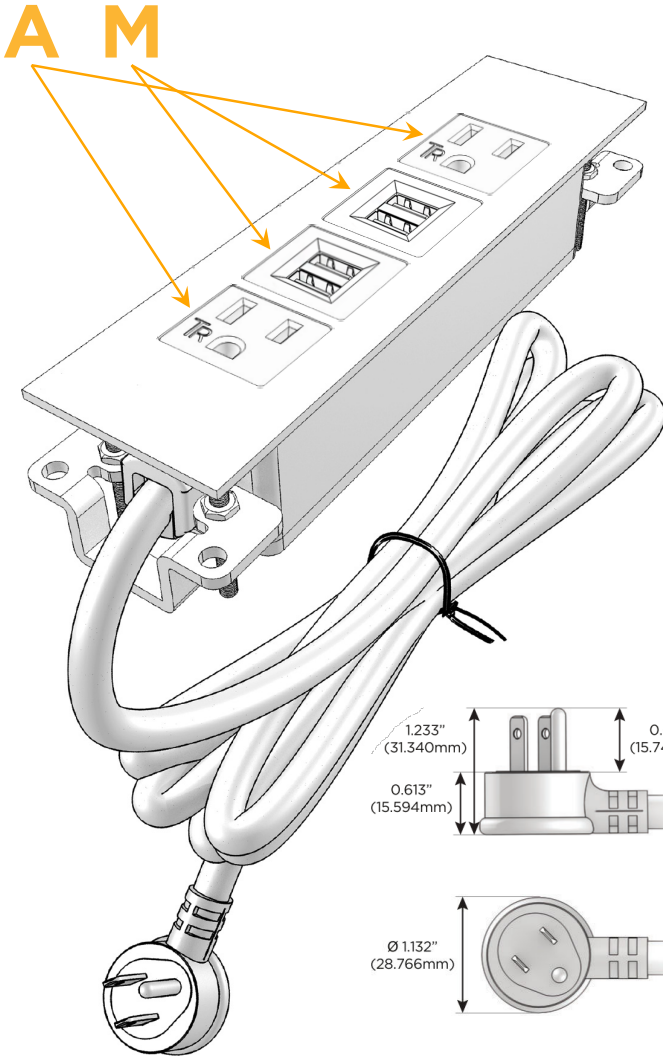

Trim Plate Finish: **STANDARD BRONZE (ABS)**

Custom Finishes Available

M-POWER-4TW-AMMA-BZATP

Features:

Module/Port Options:

- A** Tamper Resistant AC Receptacle
- E** USB-A & USB-C (20W)
- M** Double USB-A (Fast Charging Ports - 18W)
- H** HDMI
- 6** CAT 6
- 12** RJ 12
- X** Switched AC
- Y** 3-Way Switch (Low Voltage)
- V** USB-C (45W High Speed Charging Port)
- S** USB-C (25W High Speed Charging Port)
- R** Switched AC (Rocker Switch)
- D** Dimmer Switch

Plug:

Supplied with Low Profile Flat 45° Angle 120 VAC Plug

Optional Standard Straight 120 VAC Plug

Optional Straight 120 VAC Pass-through Plug

- CLEAN, COMPACT DESIGN
- STREAMLINED
- LOW PROFILE
- SIDE-EXITING CORDS
- PLUG & PLAY
- 6' AC CORD & PLUG (FLAT PLUG STANDARD)
- CUSTOMIZABLE CONFIGURATIONS AND FINISHES
- UL LISTED FOR MOUNTING IN FURNITURE
- 15A

M-POWER-4T

AC POWER & DATA CONNECTIVITY SOLUTION

M-POWER-4TW-AMMA-BZATP

Specs:

Modules/Ports:

- A** Tamper Resistant AC Receptacle
- M** Double USB-A (Fast Charging Ports - 18W)

Distributed by

Mormax Company, Inc.