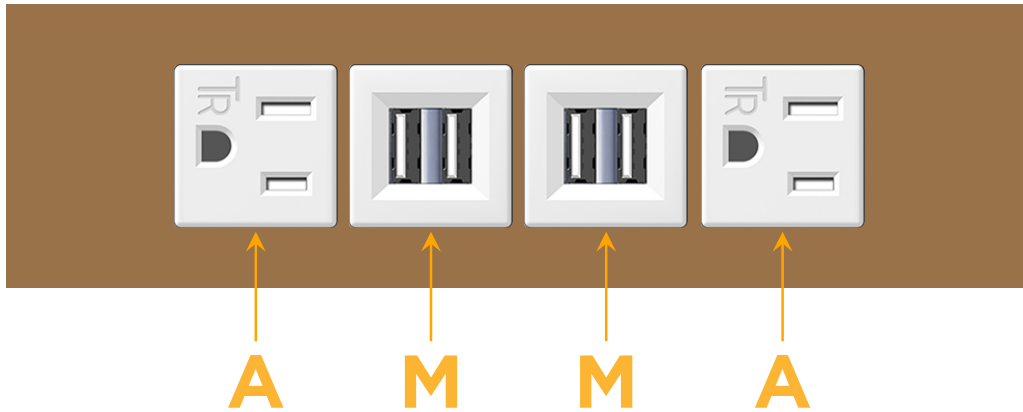

Trim Plate Finish: **ARCHITECTURAL BRONZE (ABS)**

Custom Finishes Available

M-POWER-4TW-AMMA-BZ5ATP

Features:

Module/Port Options:

- A** Tamper Resistant AC Receptacle
- E** USB-A & USB-C (20W)
- M** Double USB-A (Fast Charging Ports - 18W)
- H** HDMI
- 6** CAT 6
- 12** RJ 12
- X** Switched AC
- Y** 3-Way Switch (Low Voltage)
- V** USB-C (45W High Speed Charging Port)
- S** USB-C (25W High Speed Charging Port)
- R** Switched AC (Rocker Switch)
- D** Dimmer Switch

Plug:

Supplied with Low Profile Flat 45° Angle 120 VAC Plug

Optional Standard Straight 120 VAC Plug

Optional Straight 120 VAC Pass-through Plug

- CLEAN, COMPACT DESIGN
- STREAMLINED
- LOW PROFILE
- SIDE-EXITING CORDS
- PLUG & PLAY
- 6' AC CORD & PLUG (FLAT PLUG STANDARD)
- CUSTOMIZABLE CONFIGURATIONS AND FINISHES
- UL LISTED FOR MOUNTING IN FURNITURE
- 15A

M-POWER-4T

AC POWER & DATA CONNECTIVITY SOLUTION

M-POWER-4TW-AMMA-BZ5ATP

Specs:

Modules/Ports:

- A** Tamper Resistant AC Receptacle
- M** Double USB-A (Fast Charging Ports - 18W)

Distributed by

Mormax Company, Inc.