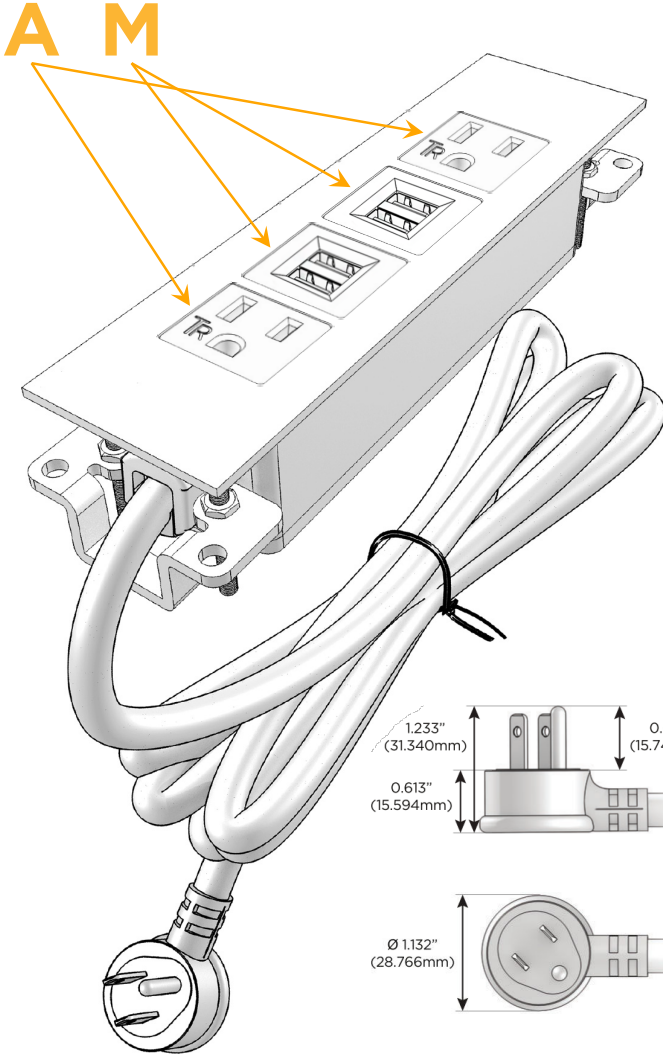

Trim Plate Finish: **ARCHITECTURAL BRONZE (ABS)**

Custom Finishes Available

M-POWER-4TW-AMMA-BZ5ATP

Features:

Module/Port Options:

- A** Tamper Resistant AC Receptacle
- E** USB-A & USB-C (20W)
- M** Double USB-A (Fast Charging Ports - 18W)
- H** HDMI
- 6** CAT 6
- 12** RJ 12
- X** Switched AC
- Y** 3-Way Switch (Low Voltage)
- V** USB-C (45W High Speed Charging Port)
- S** USB-C (25W High Speed Charging Port)
- R** Switched AC (Rocker Switch)
- D** Dimmer Switch

Plug:

Supplied with Low Profile Flat 45° Angle 120 VAC Plug

Optional Standard Straight 120 VAC Plug

Optional Straight 120 VAC Pass-through Plug

- CLEAN, COMPACT DESIGN
- STREAMLINED
- LOW PROFILE
- SIDE-EXITING CORDS
- PLUG & PLAY
- 6' AC CORD & PLUG (FLAT PLUG STANDARD)
- CUSTOMIZABLE CONFIGURATIONS AND FINISHES
- UL LISTED FOR MOUNTING IN FURNITURE
- 15A

M-POWER-4T

AC POWER & DATA CONNECTIVITY SOLUTION

M-POWER-4TW-AMMA-BZ5ATP

Specs:

Modules/Ports:

- A** Tamper Resistant AC Receptacle
- M** Double USB-A (Fast Charging Ports - 18W)

Distributed by

Mormax Company, Inc.