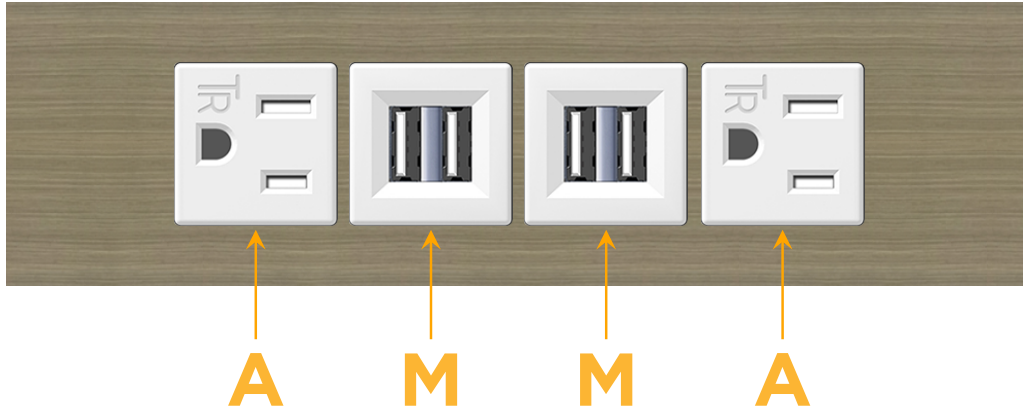

Trim Plate Finish: **ANTIQUED ARCHITECTURAL BRONZE (ABS)**

Custom Finishes Available

M-POWER-4TW-AMMA-BZ5AATP

Features:

Module/Port Options:

- A** Tamper Resistant AC Receptacle
- E** USB-A & USB-C (20W)
- M** Double USB-A (Fast Charging Ports - 18W)
- H** HDMI
- 6** CAT 6
- 12** RJ 12
- X** Switched AC
- Y** 3-Way Switch (Low Voltage)
- V** USB-C (45W High Speed Charging Port)
- S** USB-C (25W High Speed Charging Port)
- R** Switched AC (Rocker Switch)
- D** Dimmer Switch

Plug:

Supplied with Low Profile Flat 45° Angle 120 VAC Plug

Optional Standard Straight 120 VAC Plug

Optional Straight 120 VAC Pass-through Plug

- CLEAN, COMPACT DESIGN
- STREAMLINED
- LOW PROFILE
- SIDE-EXITING CORDS
- PLUG & PLAY
- 6' AC CORD & PLUG (FLAT PLUG STANDARD)
- CUSTOMIZABLE CONFIGURATIONS AND FINISHES
- UL LISTED FOR MOUNTING IN FURNITURE
- 15A

M-POWER-4T

AC POWER & DATA CONNECTIVITY SOLUTION

M-POWER-4TW-AMMA-BZ5AATP

Specs:

Modules/Ports:

- A** Tamper Resistant AC Receptacle
- M** Double USB-A (Fast Charging Ports - 18W)

Distributed by

Mormax Company, Inc.