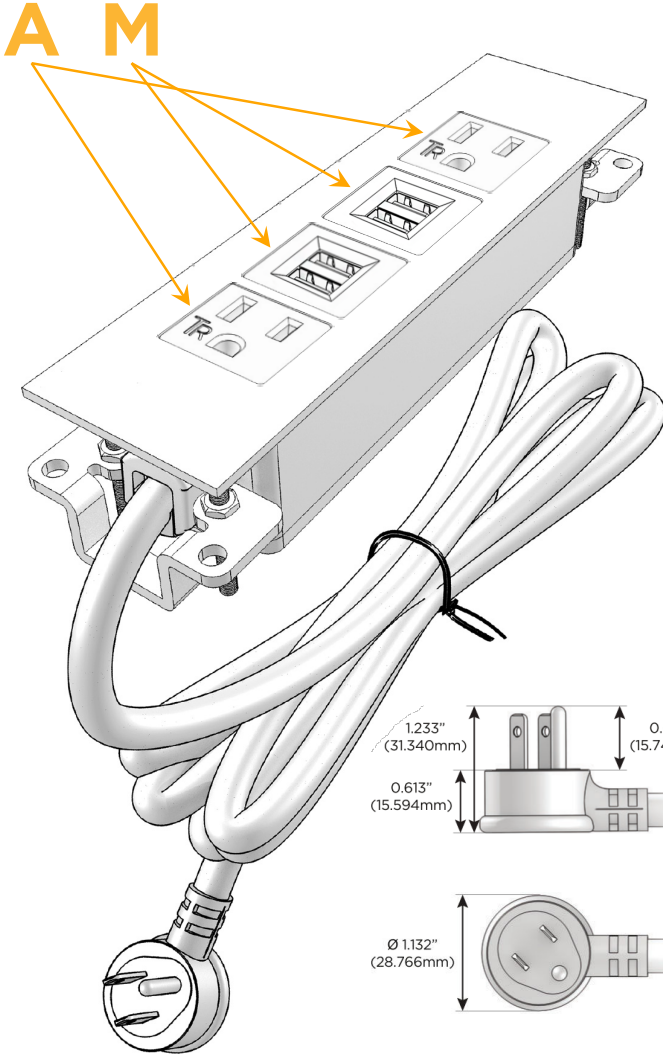

Trim Plate Finish: **ANTIQUED ARCHITECTURAL BRONZE (ABS)**

Custom Finishes Available

M-POWER-4TW-AMMA-BZ5AATP

Features:

Module/Port Options:

- A** Tamper Resistant AC Receptacle
- E** USB-A & USB-C (20W)
- M** Double USB-A (Fast Charging Ports - 18W)
- H** HDMI
- 6** CAT 6
- 12** RJ 12
- X** Switched AC
- Y** 3-Way Switch (Low Voltage)
- V** USB-C (45W High Speed Charging Port)
- S** USB-C (25W High Speed Charging Port)
- R** Switched AC (Rocker Switch)
- D** Dimmer Switch

Plug:

Supplied with Low Profile Flat 45° Angle 120 VAC Plug

Optional Standard Straight 120 VAC Plug

Optional Straight 120 VAC Pass-through Plug

- CLEAN, COMPACT DESIGN
- STREAMLINED
- LOW PROFILE
- SIDE-EXITING CORDS
- PLUG & PLAY
- 6' AC CORD & PLUG (FLAT PLUG STANDARD)
- CUSTOMIZABLE CONFIGURATIONS AND FINISHES
- UL LISTED FOR MOUNTING IN FURNITURE
- 15A

M-POWER-4T

AC POWER & DATA CONNECTIVITY SOLUTION

M-POWER-4TW-AMMA-BZ5AATP

Specs:

Modules/Ports:

- A** Tamper Resistant AC Receptacle
- M** Double USB-A (Fast Charging Ports - 18W)

Distributed by

Mormax Company, Inc.