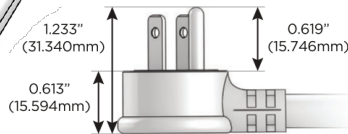

M-POWER-4T

AC POWER & DATA CONNECTIVITY SOLUTION

M-POWER-4TW-AMMA-BZ4TP

Specs:

Modules/Ports:

- **A** Tamper Resistant AC Receptacle
- **M** Double USB-A (Fast Charging Ports - 18W)