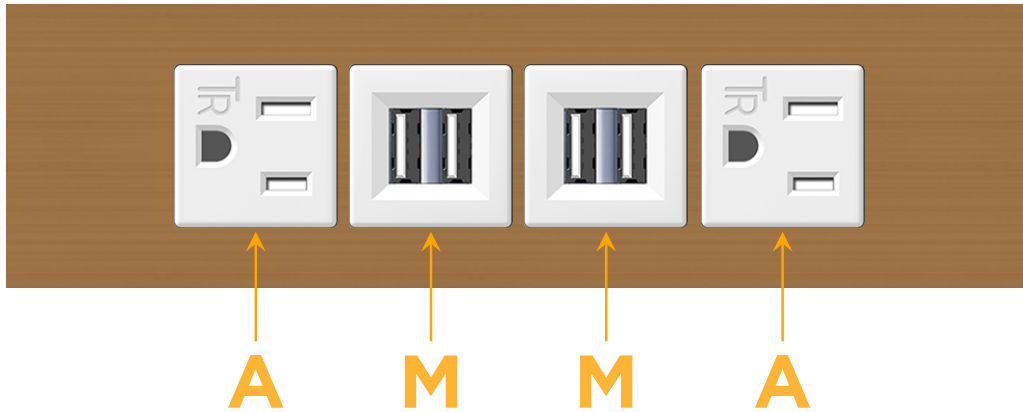

M-POWER-4T

AC POWER & DATA CONNECTIVITY SOLUTION

M-POWER-4TW-AMMA-BZ4TP

Distributed by

Mormax Company, Inc.

8 Westchester Plaza

Elmsford, NY 10523

914-699-0101

sales@mormax.com

mormax.com

Metro Light & Power's line of power & data solutions offers sophisticated design elements combined with greater ease of installation. Streamlined and low-profile, enhanced by side-exiting cords, our outlets advance the industry with their cutting edge look and feel. We believe flexibility is key, and we provide a variety of mounting options, including the ability to mount in limited spaces. Our outlets are available in many finishes and configurations, in addition to a custom color and finish capability for our clients.

Trim Plate Finish: **SOLID BRONZE BRUSHED**

Custom Finishes Available

M-POWER-4TW-AMMA-BZ4TP

Features:

Module/Port Options:

- **A** Tamper Resistant AC Receptacle
- **E** USB-A & USB-C (20W)
- **M** Double USB-A (Fast Charging Ports - 18W)
- **H** HDMI
- **6** CAT 6
- **12** RJ 12
- **X** Switched AC
- **Y** 3-Way Switch (Low Voltage)
- **V** USB-C (45W High Speed Charging Port)
- **S** USB-C (25W High Speed Charging Port)
- **R** Switched AC (Rocker Switch)
- **D** Dimmer Switch

Plug:

Supplied with Low Profile Flat 45° Angle 120 VAC Plug

Optional Standard Straight 120 VAC Plug

Optional Straight 120 VAC Pass-through Plug

- CLEAN, COMPACT DESIGN
- STREAMLINED
- LOW PROFILE
- SIDE-EXITING CORDS
- PLUG & PLAY
- 6' AC CORD & PLUG (FLAT PLUG STANDARD)
- CUSTOMIZABLE CONFIGURATIONS AND FINISHES
- UL LISTED FOR MOUNTING IN FURNITURE
- 15A