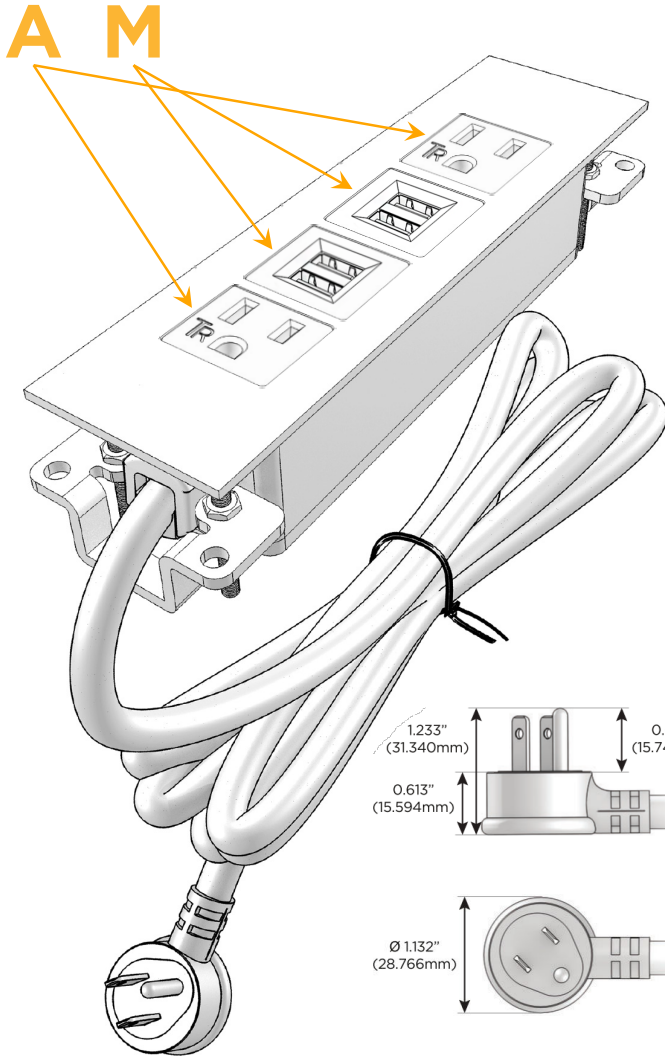

### Module/Port Options:

- A** Tamper Resistant AC Receptacle
- E** USB-A & USB-C (20W)
- M** Double USB-A (Fast Charging Ports - 18W)
- H** HDMI
- 6** CAT 6
- 12** RJ 12
- X** Switched AC
- Y** 3-Way Switch (Low Voltage)
- V** USB-C (45W High Speed Charging Port)
- S** USB-C (25W High Speed Charging Port)
- R** Switched AC (Rocker Switch)
- D** Dimmer Switch

### Plug:

Supplied with Low Profile Flat 45° Angle 120 VAC Plug

Optional Standard Straight 120 VAC Plug

Optional Straight 120 VAC Pass-through Plug

- CLEAN, COMPACT DESIGN
- STREAMLINED
- LOW PROFILE
- SIDE-EXITING CORDS
- PLUG & PLAY
- 6' AC CORD & PLUG (FLAT PLUG STANDARD)
- CUSTOMIZABLE CONFIGURATIONS AND FINISHES
- UL LISTED FOR MOUNTING IN FURNITURE
- 15A

## AC POWER & DATA CONNECTIVITY SOLUTION

M-POWER-4TW-AMMA-BZ4TP

Specs:

### Modules/Ports:

- A** Tamper Resistant AC Receptacle
- M** Double USB-A (Fast Charging Ports - 18W)

Distributed by

Mormax Company, Inc.

8 Westchester Plaza

Elmsford, NY 10523

914-699-0101

sales@mormax.com