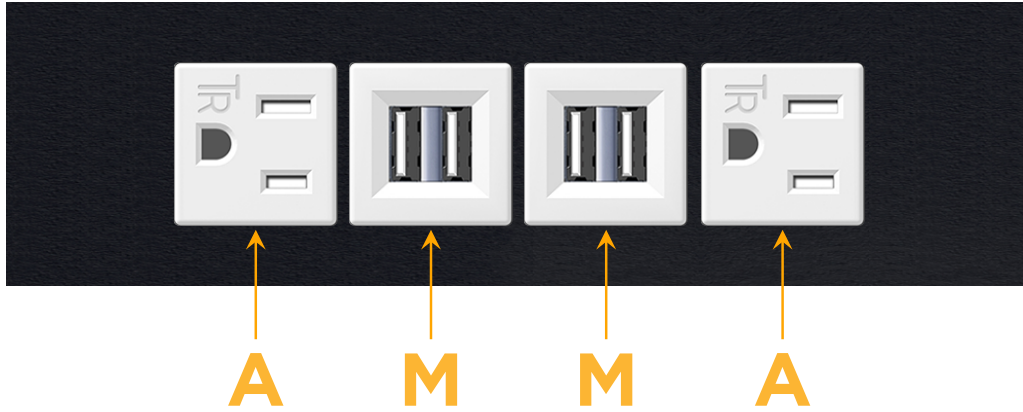

M-POWER-4T

AC POWER & DATA CONNECTIVITY SOLUTION

M-POWER-4TW-AMMA-BTP

Distributed by

Mormax Company, Inc.

8 Westchester Plaza

Elmsford, NY 10523

914-699-0101

sales@mormax.com

mormax.com

Metro Light & Power's line of power & data solutions offers sophisticated design elements combined with greater ease of installation. Streamlined and low-profile, enhanced by side-exiting cords, our outlets advance the industry with their cutting edge look and feel. We believe flexibility is key, and we provide a variety of mounting options, including the ability to mount in limited spaces. Our outlets are available in many finishes and configurations, in addition to a custom color and finish capability for our clients.

Trim Plate Finish: **BLACK (STEEL)**

Custom Finishes Available

M-POWER-4TW-AMMA-BTP

Features:

Module/Port Options:

- **A** Tamper Resistant AC Receptacle
- **E** USB-A & USB-C (20W)
- **M** Double USB-A (Fast Charging Ports - 18W)
- **H** HDMI
- **6** CAT 6
- **12** RJ 12
- **X** Switched AC
- **Y** 3-Way Switch (Low Voltage)
- **V** USB-C (45W High Speed Charging Port)
- **S** USB-C (25W High Speed Charging Port)
- **R** Switched AC (Rocker Switch)
- **D** Dimmer Switch

Plug:

Supplied with Low Profile Flat 45° Angle 120 VAC Plug

Optional Standard Straight 120 VAC Plug

Optional Straight 120 VAC Pass-through Plug

- CLEAN, COMPACT DESIGN
- STREAMLINED
- LOW PROFILE
- SIDE-EXITING CORDS
- PLUG & PLAY
- 6' AC CORD & PLUG (FLAT PLUG STANDARD)
- CUSTOMIZABLE CONFIGURATIONS AND FINISHES
- UL LISTED FOR MOUNTING IN FURNITURE
- 15A