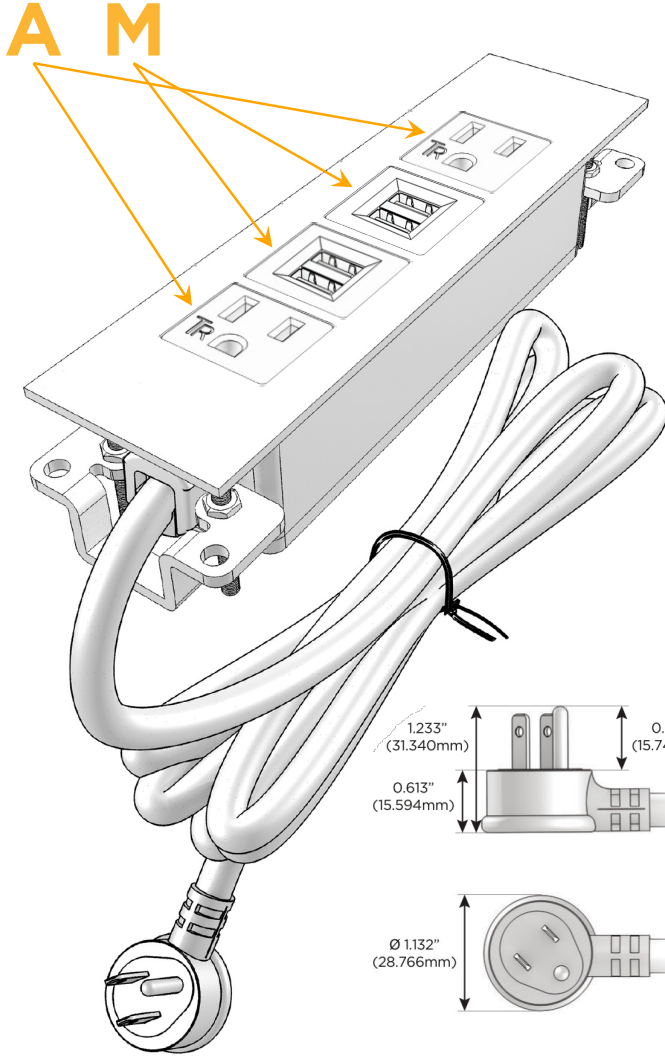

### Module/Port Options:

- A** Tamper Resistant AC Receptacle
- E** USB-A & USB-C (20W)
- M** Double USB-A (Fast Charging Ports - 18W)
- H** HDMI
- 6** CAT 6
- 12** RJ 12
- X** Switched AC
- Y** 3-Way Switch (Low Voltage)
- V** USB-C (45W High Speed Charging Port)
- S** USB-C (25W High Speed Charging Port)
- R** Switched AC (Rocker Switch)
- D** Dimmer Switch

### Plug:

Supplied with Low Profile Flat 45° Angle 120 VAC Plug

Optional Standard Straight 120 VAC Plug

Optional Straight 120 VAC Pass-through Plug

- CLEAN, COMPACT DESIGN
- STREAMLINED
- LOW PROFILE
- SIDE-EXITING CORDS
- PLUG & PLAY
- 6' AC CORD & PLUG (FLAT PLUG STANDARD)
- CUSTOMIZABLE CONFIGURATIONS AND FINISHES
- UL LISTED FOR MOUNTING IN FURNITURE
- 15A

# M-POWER-4T

AC POWER & DATA CONNECTIVITY SOLUTION

M-POWER-4TW-AMMA-BTP

Specs:

**Modules/Ports:**

- A** Tamper Resistant AC Receptacle
- M** Double USB-A (Fast Charging Ports - 18W)

Distributed by

Mormax Company, Inc.