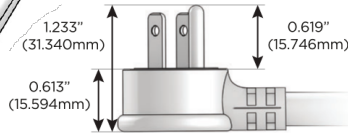

### Plug:

Supplied with Low Profile Flat 45° Angle 120 VAC Plug

Optional Standard Straight 120 VAC Plug

Optional Straight 120 VAC Pass-through Plug

- CLEAN, COMPACT DESIGN
- STREAMLINED
- LOW PROFILE
- SIDE-EXITING CORDS
- PLUG & PLAY
- 6' AC CORD & PLUG (FLAT PLUG STANDARD)
- CUSTOMIZABLE CONFIGURATIONS AND FINISHES
- UL LISTED FOR MOUNTING IN FURNITURE
- 15A

# M-POWER-4T

AC POWER & DATA CONNECTIVITY SOLUTION

M-POWER-4TW-AMMA-BTP

Specs:

**Modules/Ports:**

- A** Tamper Resistant AC Receptacle
- M** Double USB-A (Fast Charging Ports - 18W)

Distributed by

Mormax Company, Inc.