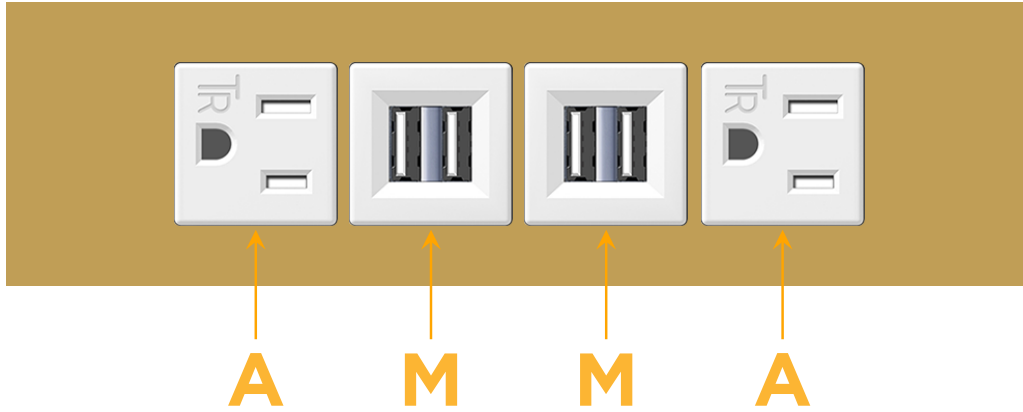

M-POWER-4T

AC POWER & DATA CONNECTIVITY SOLUTION

M-POWER-4TW-AMMA-BRTP

Distributed by

Mormax Company, Inc.

8 Westchester Plaza

Elmsford, NY 10523

914-699-0101

sales@mormax.com

mormax.com

Metro Light & Power's line of power & data solutions offers sophisticated design elements combined with greater ease of installation. Streamlined and low-profile, enhanced by side-exiting cords, our outlets advance the industry with their cutting edge look and feel. We believe flexibility is key, and we provide a variety of mounting options, including the ability to mount in limited spaces. Our outlets are available in many finishes and configurations, in addition to a custom color and finish capability for our clients.

Trim Plate Finish: **SOLID BRASS**

Custom Finishes Available

M-POWER-4TW-AMMA-BRTP

Features:

Module/Port Options:

- **A** Tamper Resistant AC Receptacle
- **E** USB-A & USB-C (20W)
- **M** Double USB-A (Fast Charging Ports - 18W)
- **H** HDMI
- **6** CAT 6
- **12** RJ 12
- **X** Switched AC
- **Y** 3-Way Switch (Low Voltage)
- **V** USB-C (45W High Speed Charging Port)
- **S** USB-C (25W High Speed Charging Port)
- **R** Switched AC (Rocker Switch)
- **D** Dimmer Switch

Plug:

Supplied with Low Profile Flat 45° Angle 120 VAC Plug

Optional Standard Straight 120 VAC Plug

Optional Straight 120 VAC Pass-through Plug

- CLEAN, COMPACT DESIGN
- STREAMLINED
- LOW PROFILE
- SIDE-EXITING CORDS
- PLUG & PLAY
- 6' AC CORD & PLUG (FLAT PLUG STANDARD)
- CUSTOMIZABLE CONFIGURATIONS AND FINISHES
- UL LISTED FOR MOUNTING IN FURNITURE
- 15A