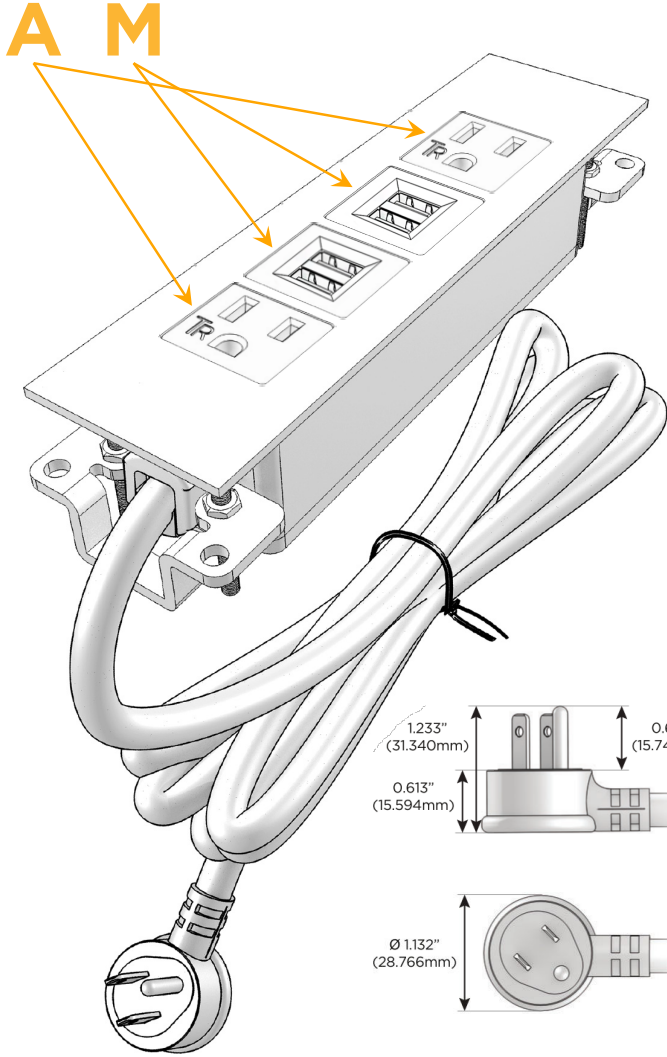

### Module/Port Options:

- A** Tamper Resistant AC Receptacle
- E** USB-A & USB-C (20W)
- M** Double USB-A (Fast Charging Ports - 18W)
- H** HDMI
- 6** CAT 6
- 12** RJ 12
- X** Switched AC
- Y** 3-Way Switch (Low Voltage)
- V** USB-C (45W High Speed Charging Port)
- S** USB-C (25W High Speed Charging Port)
- R** Switched AC (Rocker Switch)
- D** Dimmer Switch

### Plug:

Supplied with Low Profile Flat 45° Angle 120 VAC Plug

Optional Standard Straight 120 VAC Plug

Optional Straight 120 VAC Pass-through Plug

- CLEAN, COMPACT DESIGN
- STREAMLINED
- LOW PROFILE
- SIDE-EXITING CORDS
- PLUG & PLAY
- 6' AC CORD & PLUG (FLAT PLUG STANDARD)
- CUSTOMIZABLE CONFIGURATIONS AND FINISHES
- UL LISTED FOR MOUNTING IN FURNITURE
- 15A

## AC POWER & DATA CONNECTIVITY SOLUTION

M-POWER-4TW-AMMA-BRTP

Specs:

### Modules/Ports:

- A** Tamper Resistant AC Receptacle
- M** Double USB-A (Fast Charging Ports - 18W)

Distributed by

Mormax Company, Inc.

8 Westchester Plaza

Elmsford, NY 10523

914-699-0101

sales@mormax.com