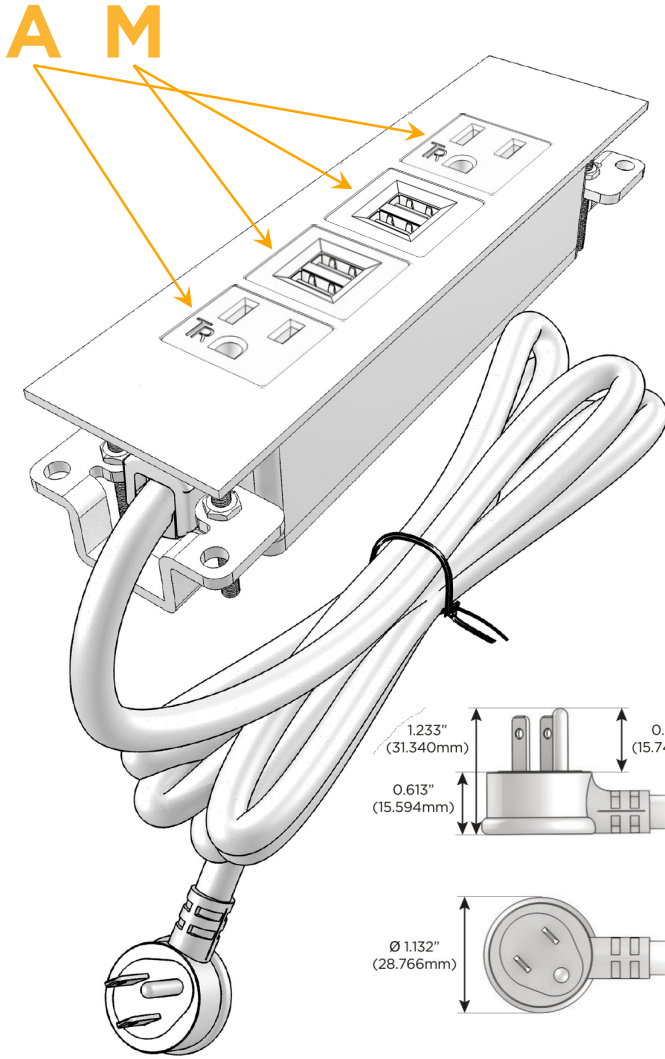

Trim Plate Finish: **BRASS (ABS)**

Custom Finishes Available

M-POWER-4TW-AMMA-BRATP

Features:

Module/Port Options:

- A** Tamper Resistant AC Receptacle
- E** USB-A & USB-C (20W)
- M** Double USB-A (Fast Charging Ports - 18W)
- H** HDMI
- 6** CAT 6
- 12** RJ 12
- X** Switched AC
- Y** 3-Way Switch (Low Voltage)
- V** USB-C (45W High Speed Charging Port)
- S** USB-C (25W High Speed Charging Port)
- R** Switched AC (Rocker Switch)
- D** Dimmer Switch

Plug:

Supplied with Low Profile Flat 45° Angle 120 VAC Plug

Optional Standard Straight 120 VAC Plug

Optional Straight 120 VAC Pass-through Plug

- CLEAN, COMPACT DESIGN
- STREAMLINED
- LOW PROFILE
- SIDE-EXITING CORDS
- PLUG & PLAY
- 6' AC CORD & PLUG (FLAT PLUG STANDARD)
- CUSTOMIZABLE CONFIGURATIONS AND FINISHES
- UL LISTED FOR MOUNTING IN FURNITURE
- 15A

M-POWER-4T

AC POWER & DATA CONNECTIVITY SOLUTION

M-POWER-4TW-AMMA-BRATP

Specs:

Modules/Ports:

- A** Tamper Resistant AC Receptacle
- M** Double USB-A (Fast Charging Ports - 18W)

Distributed by

Mormax Company, Inc.