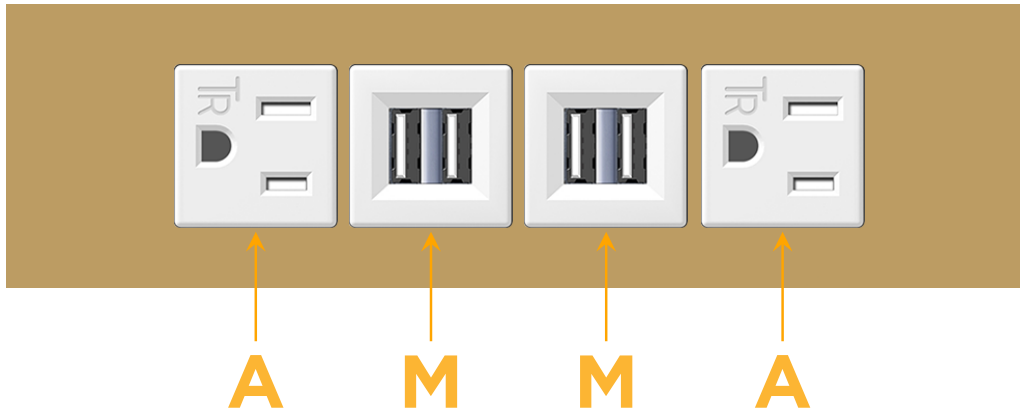

Trim Plate Finish: **BRASS (ABS)**

Custom Finishes Available

M-POWER-4TW-AMMA-BRATP

Features:

Module/Port Options:

- A** Tamper Resistant AC Receptacle
- E** USB-A & USB-C (20W)
- M** Double USB-A (Fast Charging Ports - 18W)
- H** HDMI
- 6** CAT 6
- 12** RJ 12
- X** Switched AC
- Y** 3-Way Switch (Low Voltage)
- V** USB-C (45W High Speed Charging Port)
- S** USB-C (25W High Speed Charging Port)
- R** Switched AC (Rocker Switch)
- D** Dimmer Switch

Plug:

Supplied with Low Profile Flat 45° Angle 120 VAC Plug

Optional Standard Straight 120 VAC Plug

Optional Straight 120 VAC Pass-through Plug

- CLEAN, COMPACT DESIGN
- STREAMLINED
- LOW PROFILE
- SIDE-EXITING CORDS
- PLUG & PLAY
- 6' AC CORD & PLUG (FLAT PLUG STANDARD)
- CUSTOMIZABLE CONFIGURATIONS AND FINISHES
- UL LISTED FOR MOUNTING IN FURNITURE
- 15A

M-POWER-4T

AC POWER & DATA CONNECTIVITY SOLUTION

M-POWER-4TW-AMMA-BRATP

Specs:

Modules/Ports:

- A** Tamper Resistant AC Receptacle
- M** Double USB-A (Fast Charging Ports - 18W)

Distributed by

Mormax Company, Inc.