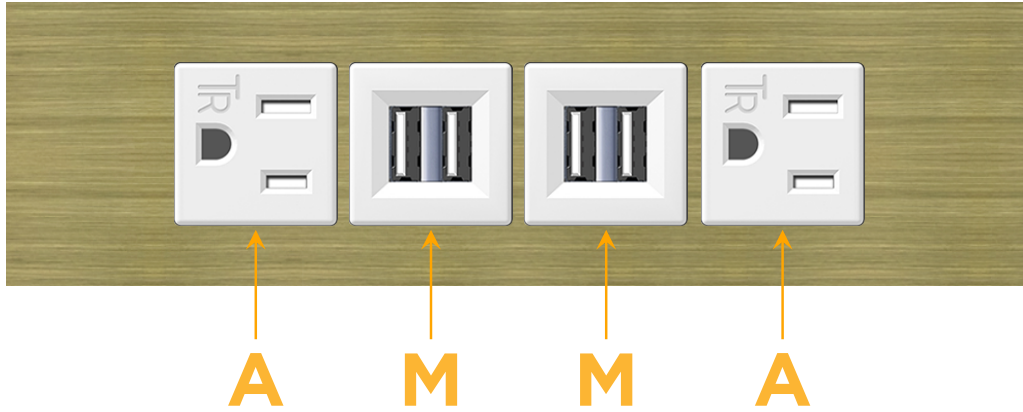

M-POWER-4T

AC POWER & DATA CONNECTIVITY SOLUTION

M-POWER-4TW-AMMA-BRAATP

Distributed by

Mormax Company, Inc.

8 Westchester Plaza

Elmsford, NY 10523

914-699-0101

sales@mormax.com

mormax.com

Metro Light & Power's line of power & data solutions offers sophisticated design elements combined with greater ease of installation. Streamlined and low-profile, enhanced by side-exiting cords, our outlets advance the industry with their cutting edge look and feel. We believe flexibility is key, and we provide a variety of mounting options, including the ability to mount in limited spaces. Our outlets are available in many finishes and configurations, in addition to a custom color and finish capability for our clients.

Trim Plate Finish: **BRASS ANTIQUED (ABS)**

Custom Finishes Available

M-POWER-4TW-AMMA-BRAATP

Features:

Module/Port Options:

- **A** Tamper Resistant AC Receptacle
- **E** USB-A & USB-C (20W)
- **M** Double USB-A (Fast Charging Ports - 18W)
- **H** HDMI
- **6** CAT 6
- **12** RJ 12
- **X** Switched AC
- **Y** 3-Way Switch (Low Voltage)
- **V** USB-C (45W High Speed Charging Port)
- **S** USB-C (25W High Speed Charging Port)
- **R** Switched AC (Rocker Switch)
- **D** Dimmer Switch

Plug:

Supplied with Low Profile Flat 45° Angle 120 VAC Plug

Optional Standard Straight 120 VAC Plug

Optional Straight 120 VAC Pass-through Plug

- CLEAN, COMPACT DESIGN
- STREAMLINED
- LOW PROFILE
- SIDE-EXITING CORDS
- PLUG & PLAY
- 6' AC CORD & PLUG (FLAT PLUG STANDARD)
- CUSTOMIZABLE CONFIGURATIONS AND FINISHES
- UL LISTED FOR MOUNTING IN FURNITURE
- 15A