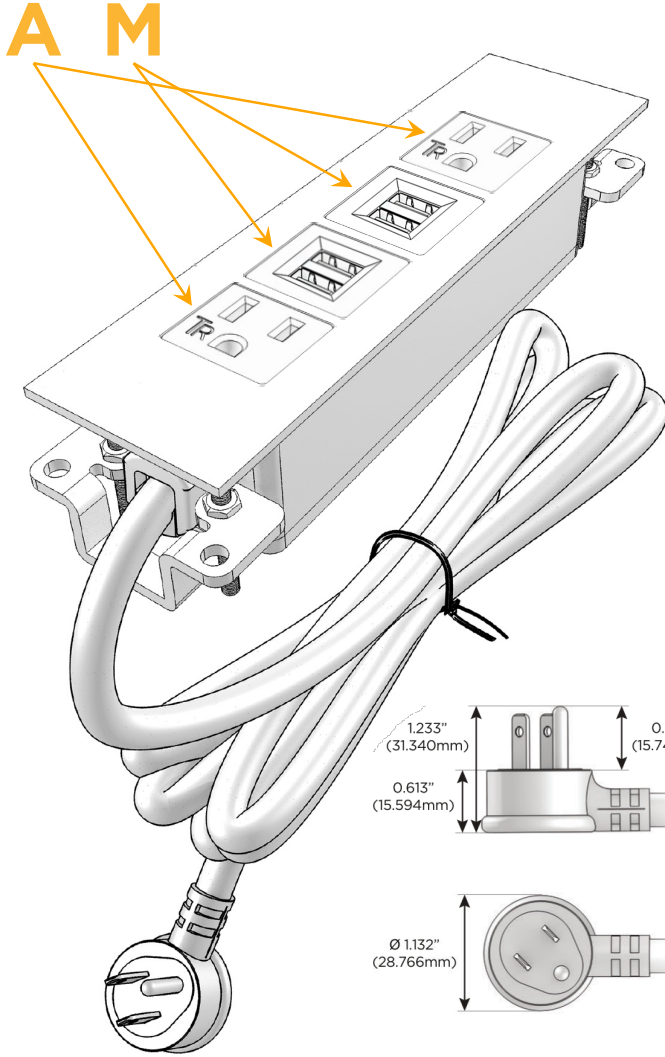

### Module/Port Options:

- A** Tamper Resistant AC Receptacle
- E** USB-A & USB-C (20W)
- M** Double USB-A (Fast Charging Ports - 18W)
- H** HDMI
- 6** CAT 6
- 12** RJ 12
- X** Switched AC
- Y** 3-Way Switch (Low Voltage)
- V** USB-C (45W High Speed Charging Port)
- S** USB-C (25W High Speed Charging Port)
- R** Switched AC (Rocker Switch)
- D** Dimmer Switch

### Plug:

Supplied with Low Profile Flat 45° Angle 120 VAC Plug

Optional Standard Straight 120 VAC Plug

Optional Straight 120 VAC Pass-through Plug

- CLEAN, COMPACT DESIGN
- STREAMLINED
- LOW PROFILE
- SIDE-EXITING CORDS
- PLUG & PLAY
- 6' AC CORD & PLUG (FLAT PLUG STANDARD)
- CUSTOMIZABLE CONFIGURATIONS AND FINISHES
- UL LISTED FOR MOUNTING IN FURNITURE
- 15A

## AC POWER & DATA CONNECTIVITY SOLUTION

M-POWER-4TW-AMMA-BRAATP

Specs:

### Modules/Ports:

- A** Tamper Resistant AC Receptacle
- M** Double USB-A (Fast Charging Ports - 18W)

Distributed by

Mormax Company, Inc.

8 Westchester Plaza

Elmsford, NY 10523

914-699-0101

sales@mormax.com