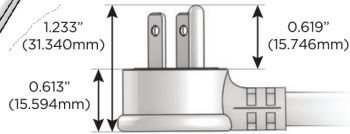

M-POWER-4T

AC POWER & DATA CONNECTIVITY SOLUTION

M-POWER-4TW-AMMA-BR4TP

Specs:

Modules/Ports:

- A** Tamper Resistant AC Receptacle
- M** Double USB-A (Fast Charging Ports - 18W)

Distributed by

Mormax Company, Inc.