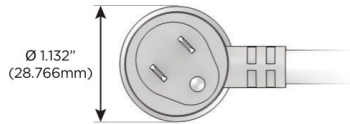

Plug:

Supplied with Low Profile Flat 45° Angle 120 VAC Plug

Optional Standard Straight 120 VAC Plug

Optional Straight 120 VAC Pass-through Plug

- CLEAN, COMPACT DESIGN
- STREAMLINED
- LOW PROFILE
- SIDE-EXITING CORDS
- PLUG & PLAY
- 6' AC CORD & PLUG (FLAT PLUG STANDARD)
- CUSTOMIZABLE CONFIGURATIONS AND FINISHES
- UL LISTED FOR MOUNTING IN FURNITURE
- 15A

M-POWER-4T

AC POWER & DATA CONNECTIVITY SOLUTION

M-POWER-4TW-AMMA-BR4TP

Specs:

Modules/Ports:

- A** Tamper Resistant AC Receptacle
- M** Double USB-A (Fast Charging Ports - 18W)

Distributed by

Mormax Company, Inc.