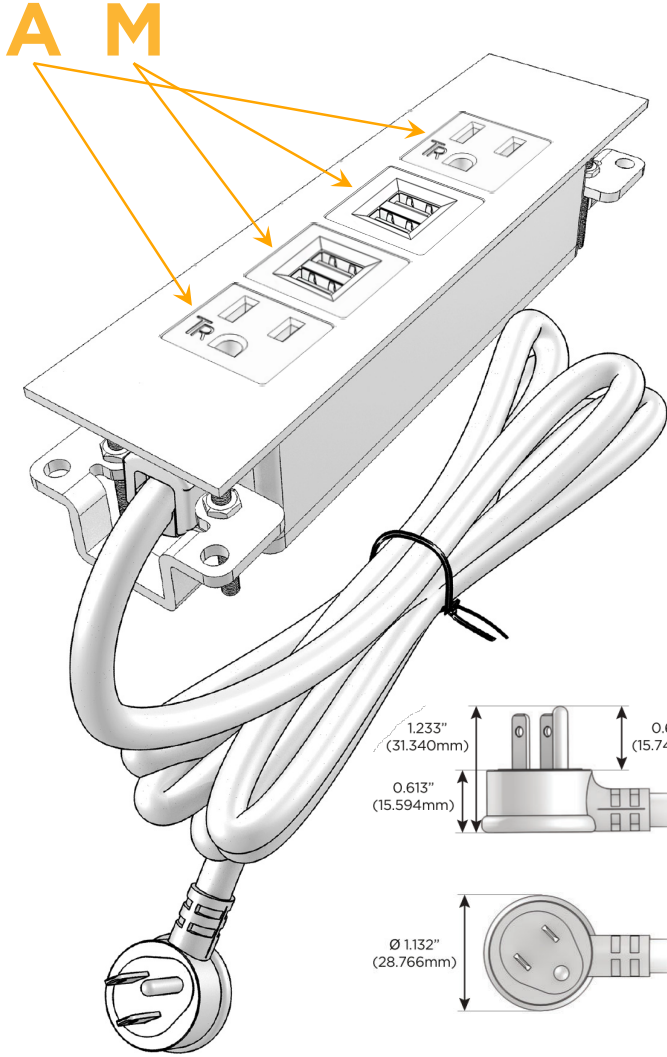

Trim Plate Finish: **SOLID BRASS BRUSHED**

Custom Finishes Available

M-POWER-4TW-AMMA-BR4TP

Features:

Module/Port Options:

- A** Tamper Resistant AC Receptacle
- E** USB-A & USB-C (20W)
- M** Double USB-A (Fast Charging Ports - 18W)
- H** HDMI
- 6** CAT 6
- 12** RJ 12
- X** Switched AC
- Y** 3-Way Switch (Low Voltage)
- V** USB-C (45W High Speed Charging Port)
- S** USB-C (25W High Speed Charging Port)
- R** Switched AC (Rocker Switch)
- D** Dimmer Switch

Plug:

Supplied with Low Profile Flat 45° Angle 120 VAC Plug

Optional Standard Straight 120 VAC Plug

Optional Straight 120 VAC Pass-through Plug

- CLEAN, COMPACT DESIGN
- STREAMLINED
- LOW PROFILE
- SIDE-EXITING CORDS
- PLUG & PLAY
- 6' AC CORD & PLUG (FLAT PLUG STANDARD)
- CUSTOMIZABLE CONFIGURATIONS AND FINISHES
- UL LISTED FOR MOUNTING IN FURNITURE
- 15A

M-POWER-4T

AC POWER & DATA CONNECTIVITY SOLUTION

M-POWER-4TW-AMMA-BR4TP

Specs:

Modules/Ports:

- A** Tamper Resistant AC Receptacle
- M** Double USB-A (Fast Charging Ports - 18W)

Distributed by

Mormax Company, Inc.