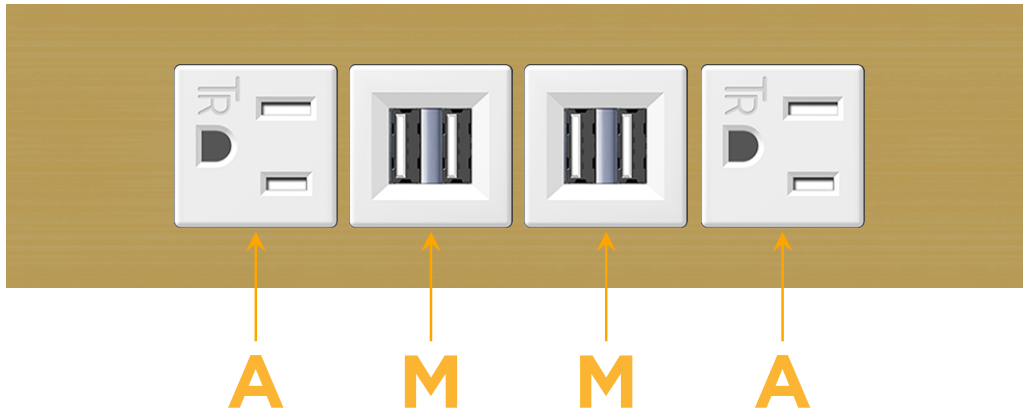

Trim Plate Finish: **SOLID BRASS BRUSHED**

Custom Finishes Available

M-POWER-4TW-AMMA-BR4TP

Features:

Module/Port Options:

- A** Tamper Resistant AC Receptacle
- E** USB-A & USB-C (20W)
- M** Double USB-A (Fast Charging Ports - 18W)
- H** HDMI
- 6** CAT 6
- 12** RJ 12
- X** Switched AC
- Y** 3-Way Switch (Low Voltage)
- V** USB-C (45W High Speed Charging Port)
- S** USB-C (25W High Speed Charging Port)
- R** Switched AC (Rocker Switch)
- D** Dimmer Switch

Plug:

Supplied with Low Profile Flat 45° Angle 120 VAC Plug

Optional Standard Straight 120 VAC Plug

Optional Straight 120 VAC Pass-through Plug

- CLEAN, COMPACT DESIGN
- STREAMLINED
- LOW PROFILE
- SIDE-EXITING CORDS
- PLUG & PLAY
- 6' AC CORD & PLUG (FLAT PLUG STANDARD)
- CUSTOMIZABLE CONFIGURATIONS AND FINISHES
- UL LISTED FOR MOUNTING IN FURNITURE
- 15A

M-POWER-4T

AC POWER & DATA CONNECTIVITY SOLUTION

M-POWER-4TW-AMMA-BR4TP

Specs:

Modules/Ports:

- A** Tamper Resistant AC Receptacle
- M** Double USB-A (Fast Charging Ports - 18W)

Distributed by

Mormax Company, Inc.