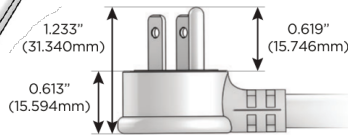

M-POWER-4T

AC POWER & DATA CONNECTIVITY SOLUTION

M-POWER-4TW-AMMA-B2ATP

Specs:

Modules/Ports:

- A** Tamper Resistant AC Receptacle
- M** Double USB-A (Fast Charging Ports - 18W)

Distributed by

Mormax Company, Inc.