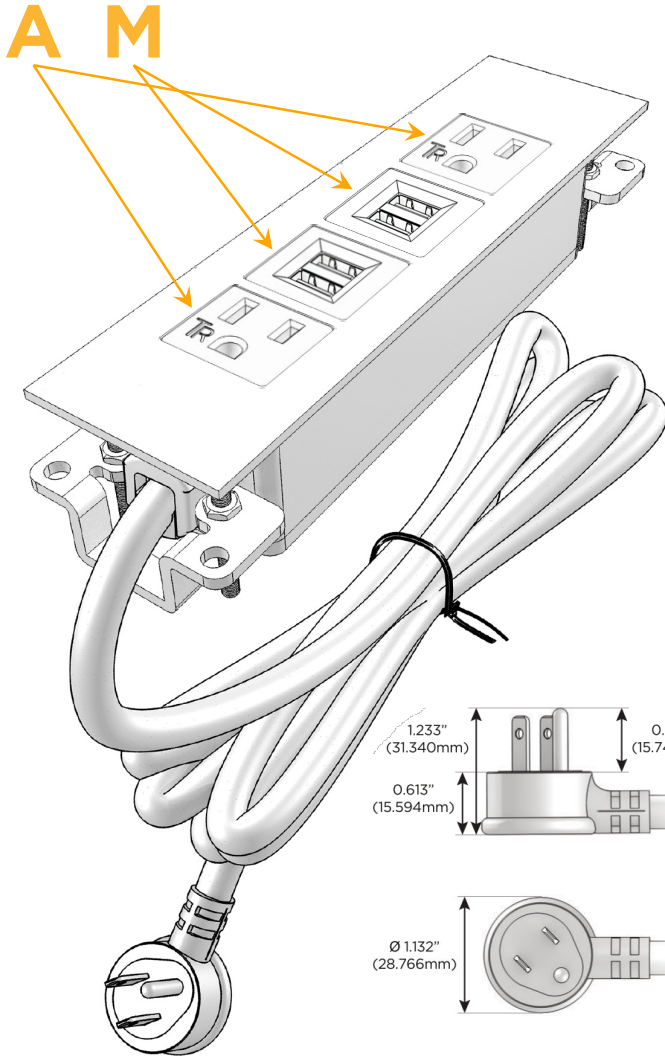

Trim Plate Finish: **SATIN BLACK (ABS)**

Custom Finishes Available

M-POWER-4TW-AMMA-B2ATP

Features:

Module/Port Options:

- A** Tamper Resistant AC Receptacle
- E** USB-A & USB-C (20W)
- M** Double USB-A (Fast Charging Ports - 18W)
- H** HDMI
- 6** CAT 6
- 12** RJ 12
- X** Switched AC
- Y** 3-Way Switch (Low Voltage)
- V** USB-C (45W High Speed Charging Port)
- S** USB-C (25W High Speed Charging Port)
- R** Switched AC (Rocker Switch)
- D** Dimmer Switch

Plug:

Supplied with Low Profile Flat 45° Angle 120 VAC Plug

Optional Standard Straight 120 VAC Plug

Optional Straight 120 VAC Pass-through Plug

- CLEAN, COMPACT DESIGN
- STREAMLINED
- LOW PROFILE
- SIDE-EXITING CORDS
- PLUG & PLAY
- 6' AC CORD & PLUG (FLAT PLUG STANDARD)
- CUSTOMIZABLE CONFIGURATIONS AND FINISHES
- UL LISTED FOR MOUNTING IN FURNITURE
- 15A

M-POWER-4T

AC POWER & DATA CONNECTIVITY SOLUTION

M-POWER-4TW-AMMA-B2ATP

Specs:

Modules/Ports:

- A** Tamper Resistant AC Receptacle
- M** Double USB-A (Fast Charging Ports - 18W)

Distributed by

Mormax Company, Inc.