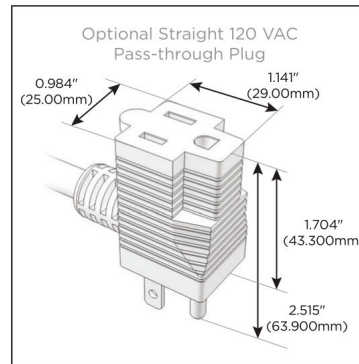

Plug:

Supplied with Low Profile Flat 45° Angle 120 VAC Plug

Optional Standard Straight 120 VAC Plug

Optional Straight 120 VAC Pass-through Plug

- CLEAN, COMPACT DESIGN
- STREAMLINED
- LOW PROFILE
- SIDE-EXITING CORDS
- PLUG & PLAY
- 6' AC CORD & PLUG (FLAT PLUG STANDARD)
- CUSTOMIZABLE CONFIGURATIONS AND FINISHES
- UL LISTED FOR MOUNTING IN FURNITURE
- 15A

M-POWER-4T

AC POWER & DATA CONNECTIVITY SOLUTION

M-POWER-4TW-AMMA-B2ATP

Specs:

Modules/Ports:

- A** Tamper Resistant AC Receptacle
- M** Double USB-A (Fast Charging Ports - 18W)

Distributed by

Mormax Company, Inc.