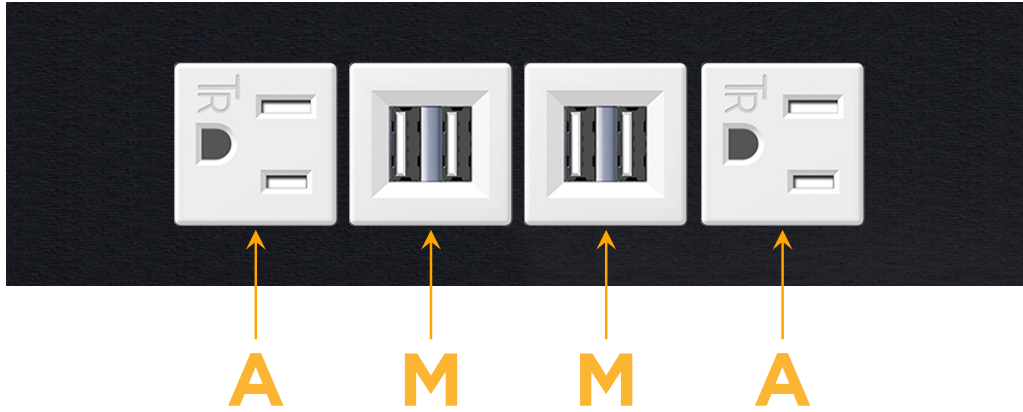

Trim Plate Finish: **SATIN BLACK (ABS)**

Custom Finishes Available

M-POWER-4TW-AMMA-B2ATP

Features:

Module/Port Options:

- A** Tamper Resistant AC Receptacle
- E** USB-A & USB-C (20W)
- M** Double USB-A (Fast Charging Ports - 18W)
- H** HDMI
- 6** CAT 6
- 12** RJ 12
- X** Switched AC
- Y** 3-Way Switch (Low Voltage)
- V** USB-C (45W High Speed Charging Port)
- S** USB-C (25W High Speed Charging Port)
- R** Switched AC (Rocker Switch)
- D** Dimmer Switch

Plug:

Supplied with Low Profile Flat 45° Angle 120 VAC Plug

Optional Standard Straight 120 VAC Plug

Optional Straight 120 VAC Pass-through Plug

- CLEAN, COMPACT DESIGN
- STREAMLINED
- LOW PROFILE
- SIDE-EXITING CORDS
- PLUG & PLAY
- 6' AC CORD & PLUG (FLAT PLUG STANDARD)
- CUSTOMIZABLE CONFIGURATIONS AND FINISHES
- UL LISTED FOR MOUNTING IN FURNITURE
- 15A

M-POWER-4T

AC POWER & DATA CONNECTIVITY SOLUTION

M-POWER-4TW-AMMA-B2ATP

Specs:

Modules/Ports:

- A** Tamper Resistant AC Receptacle
- M** Double USB-A (Fast Charging Ports - 18W)

Distributed by

Mormax Company, Inc.