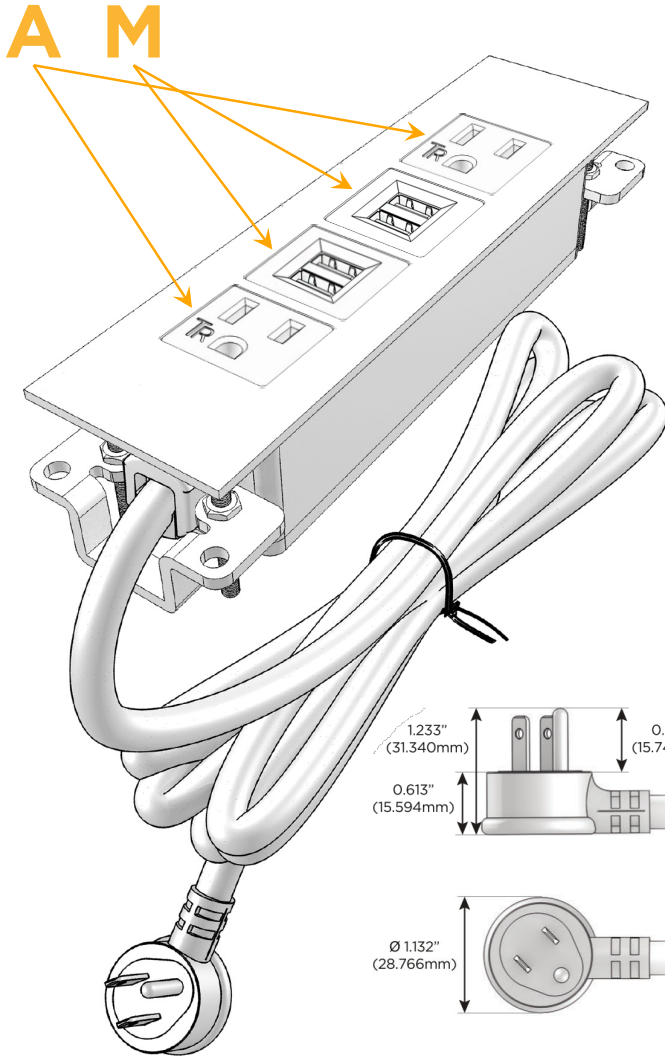

#### Module/Port Options:

- A** Tamper Resistant AC Receptacle
- E** USB-A & USB-C (20W)
- M** Double USB-A (Fast Charging Ports - 18W)
- H** HDMI
- 6** CAT 6
- 12** RJ 12
- X** Switched AC
- Y** 3-Way Switch (Low Voltage)
- V** USB-C (45W High Speed Charging Port)
- S** USB-C (25W High Speed Charging Port)
- R** Switched AC (Rocker Switch)
- D** Dimmer Switch

#### Plug:

Supplied with Low Profile Flat 45° Angle 120 VAC Plug

Optional Standard Straight 120 VAC Plug

Optional Straight 120 VAC Pass-through Plug

- CLEAN, COMPACT DESIGN
- STREAMLINED
- LOW PROFILE
- SIDE-EXITING CORDS
- PLUG & PLAY
- 6' AC CORD & PLUG (FLAT PLUG STANDARD)
- CUSTOMIZABLE CONFIGURATIONS AND FINISHES
- UL LISTED FOR MOUNTING IN FURNITURE
- 15A

## AC POWER & DATA CONNECTIVITY SOLUTION

M-POWER-4TW-AMMA-APATP

Specs:

### Modules/Ports:

- A** Tamper Resistant AC Receptacle
- M** Double USB-A (Fast Charging Ports - 18W)

Distributed by

Mormax Company, Inc.

8 Westchester Plaza

Elmsford, NY 10523

914-699-0101

sales@mormax.com