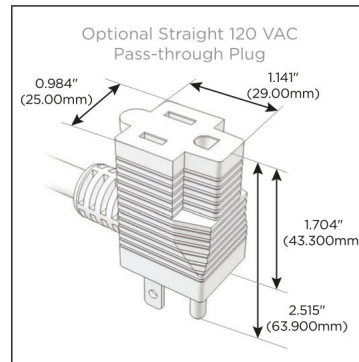

M-POWER-4T

AC POWER & DATA CONNECTIVITY SOLUTION

M-POWER-4TW-AMMA-APATP

Specs:

Modules/Ports:

- **A** Tamper Resistant AC Receptacle
- **M** Double USB-A (Fast Charging Ports - 18W)