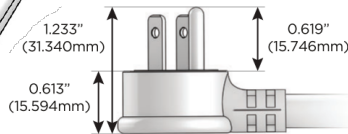

M-POWER-4T

AC POWER & DATA CONNECTIVITY SOLUTION

M-POWER-4TW-AMMA-APATP

Specs:

Modules/Ports:

- **A** Tamper Resistant AC Receptacle
- **M** Double USB-A (Fast Charging Ports - 18W)