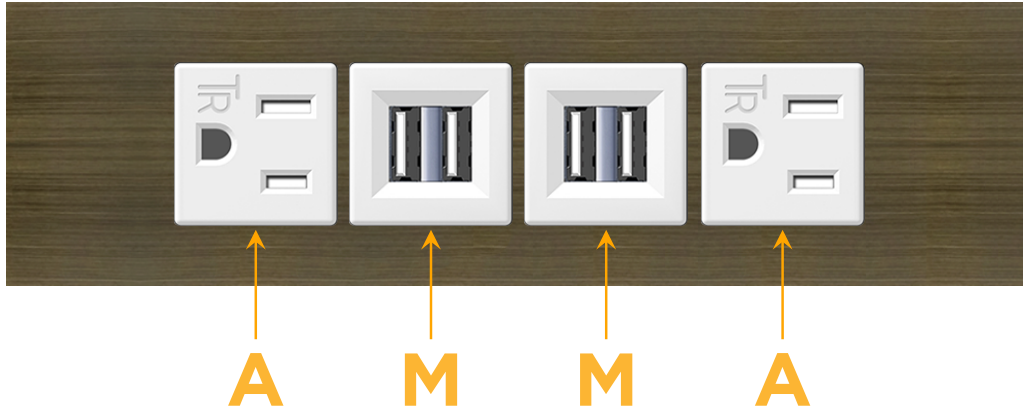

M-POWER-4T

AC POWER & DATA CONNECTIVITY SOLUTION

M-POWER-4TW-AMMA-APATP

Distributed by

Mormax Company, Inc.

8 Westchester Plaza

Elmsford, NY 10523

914-699-0101

sales@mormax.com

mormax.com

Metro Light & Power's line of power & data solutions offers sophisticated design elements combined with greater ease of installation. Streamlined and low-profile, enhanced by side-exiting cords, our outlets advance the industry with their cutting edge look and feel. We believe flexibility is key, and we provide a variety of mounting options, including the ability to mount in limited spaces. Our outlets are available in many finishes and configurations, in addition to a custom color and finish capability for our clients.

Trim Plate Finish: **SPECIAL ANTIQUE BRONZE (ABS)**

Custom Finishes Available

M-POWER-4TW-AMMA-APATP

Features:

Module/Port Options:

- **A** Tamper Resistant AC Receptacle
- **E** USB-A & USB-C (20W)
- **M** Double USB-A (Fast Charging Ports - 18W)
- **H** HDMI
- **6** CAT 6
- **12** RJ 12
- **X** Switched AC
- **Y** 3-Way Switch (Low Voltage)
- **V** USB-C (45W High Speed Charging Port)
- **S** USB-C (25W High Speed Charging Port)
- **R** Switched AC (Rocker Switch)
- **D** Dimmer Switch

Plug:

Supplied with Low Profile Flat 45° Angle 120 VAC Plug

Optional Standard Straight 120 VAC Plug

Optional Straight 120 VAC Pass-through Plug

- CLEAN, COMPACT DESIGN
- STREAMLINED
- LOW PROFILE
- SIDE-EXITING CORDS
- PLUG & PLAY
- 6' AC CORD & PLUG (FLAT PLUG STANDARD)
- CUSTOMIZABLE CONFIGURATIONS AND FINISHES
- UL LISTED FOR MOUNTING IN FURNITURE
- 15A