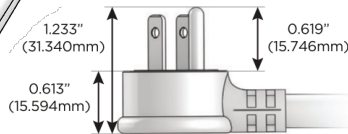

M-POWER-4T

AC POWER & DATA CONNECTIVITY SOLUTION

M-POWER-4TW-AMAX-SS8TP

Specs:

Modules/Ports:

- **A** Tamper Resistant AC Receptacle
- **M** Double USB-A (Fast Charging Ports - 18W)
- **X** Switched AC

A M X