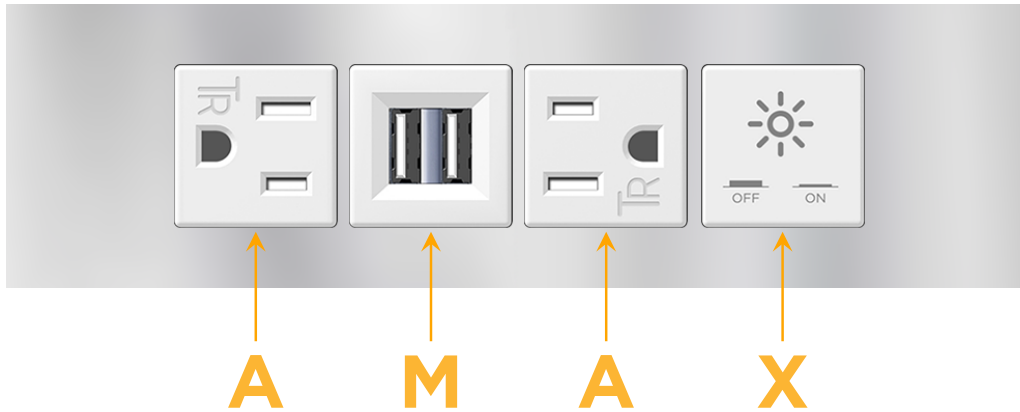

M-POWER-4T

AC POWER & DATA CONNECTIVITY SOLUTION

M-POWER-4TW-AMAX-SS8TP

Distributed by

Mormax Company, Inc.

8 Westchester Plaza

Elmsford, NY 10523

914-699-0101

sales@mormax.com

mormax.com

Metro Light & Power's line of power & data solutions offers sophisticated design elements combined with greater ease of installation. Streamlined and low-profile, enhanced by side-exiting cords, our outlets advance the industry with their cutting edge look and feel. We believe flexibility is key, and we provide a variety of mounting options, including the ability to mount in limited spaces. Our outlets are available in many finishes and configurations, in addition to a custom color and finish capability for our clients.

Trim Plate Finish: **STAINLESS STEEL MIRROR FINISH**

Custom Finishes Available

M-POWER-4TW-AMAX-SS8TP

Features:

Module/Port Options:

- **A** Tamper Resistant AC Receptacle
- **E** USB-A & USB-C (20W)
- **M** Double USB-A (Fast Charging Ports - 18W)
- **H** HDMI
- **6** CAT 6
- **12** RJ 12
- **X** Switched AC
- **Y** 3-Way Switch (Low Voltage)
- **V** USB-C (45W High Speed Charging Port)
- **S** USB-C (25W High Speed Charging Port)
- **R** Switched AC (Rocker Switch)
- **D** Dimmer Switch

Plug:

Supplied with Low Profile Flat 45° Angle 120 VAC Plug

Optional Standard Straight 120 VAC Plug

Optional Straight 120 VAC Pass-through Plug

- CLEAN, COMPACT DESIGN
- STREAMLINED
- LOW PROFILE
- SIDE-EXITING CORDS
- PLUG & PLAY
- 6' AC CORD & PLUG (FLAT PLUG STANDARD)
- CUSTOMIZABLE CONFIGURATIONS AND FINISHES
- UL LISTED FOR MOUNTING IN FURNITURE
- 15A