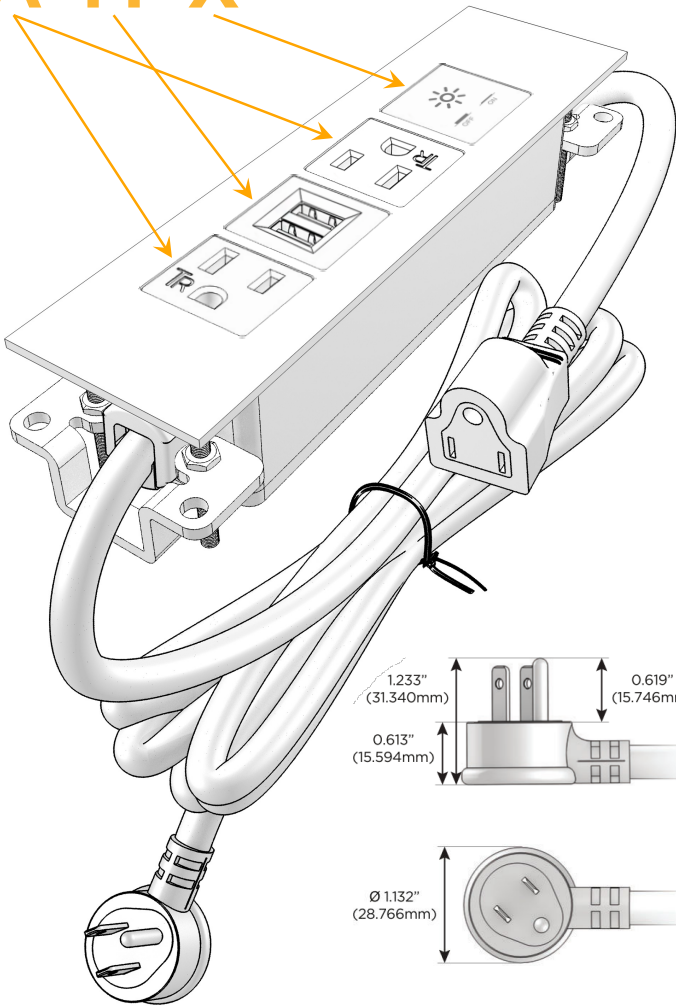

M-POWER-4T

AC POWER & DATA CONNECTIVITY SOLUTION

M-POWER-4TW-AMAX-SS8TP

Specs:

Modules/Ports:

- **A** Tamper Resistant AC Receptacle
- **M** Double USB-A (Fast Charging Ports - 18W)
- **X** Switched AC

A M X

Distributed by

Mormax Company, Inc.

8 Westchester Plaza

Elmsford, NY 10523

914-699-0101

sales@mormax.com

mormax.com