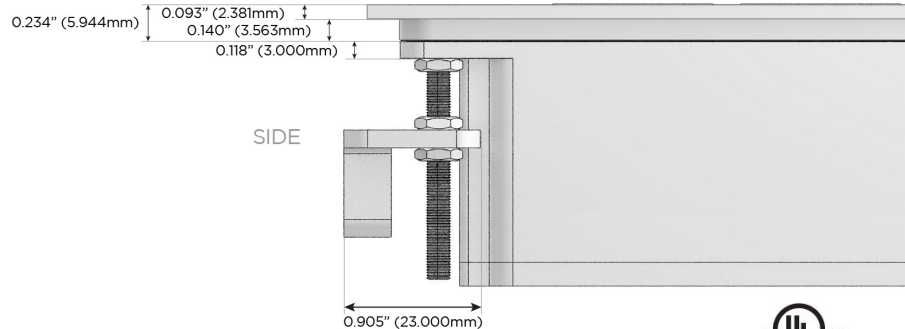

M-POWER-4T

AC POWER & DATA CONNECTIVITY SOLUTION

M-POWER-4TW-AMAX-SS8TP

Specs:

Modules/Ports:

- **A** Tamper Resistant AC Receptacle
- **M** Double USB-A (Fast Charging Ports - 18W)
- **X** Switched AC

A M X

Distributed by

Mormax Company, Inc.

8 Westchester Plaza

Elmsford, NY 10523

914-699-0101

sales@mormax.com

mormax.com