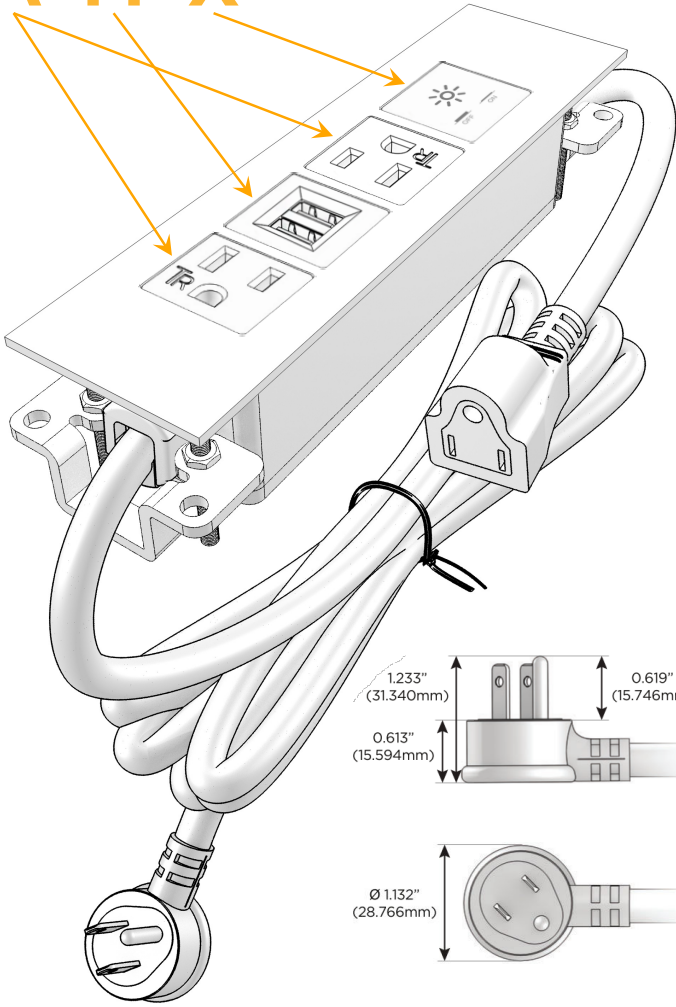

M-POWER-4T

AC POWER & DATA CONNECTIVITY SOLUTION

M-POWER-4TW-AMAX-SS4ATP

Specs:

Modules/Ports:

- **A** Tamper Resistant AC Receptacle
- **M** Double USB-A (Fast Charging Ports - 18W)
- **X** Switched AC

A M X

Distributed by

Mormax Company, Inc.

8 Westchester Plaza

Elmsford, NY 10523

914-699-0101

sales@mormax.com

mormax.com