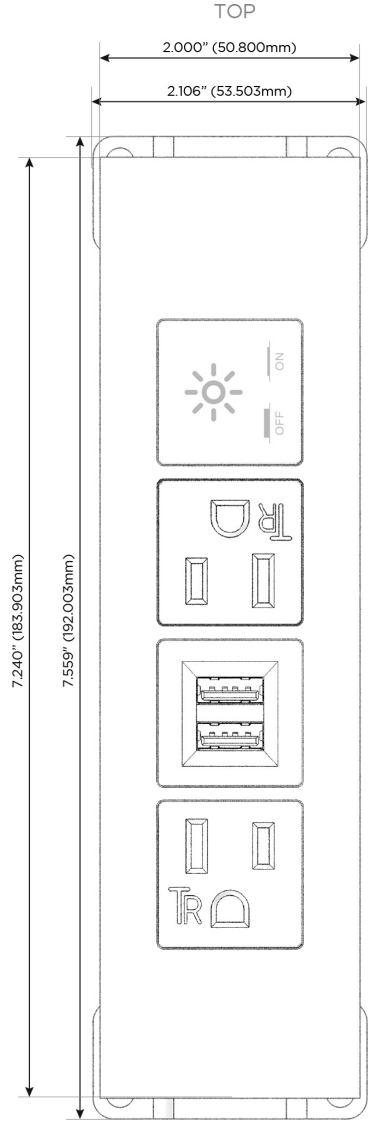

M-POWER-4T

AC POWER & DATA CONNECTIVITY SOLUTION

M-POWER-4TW-AMAX-SS4ATP

Specs:

Modules/Ports:

- **A** Tamper Resistant AC Receptacle
- **M** Double USB-A (Fast Charging Ports - 18W)
- **X** Switched AC

A M X

Distributed by

Mormax Company, Inc.

8 Westchester Plaza

Elmsford, NY 10523

914-699-0101

sales@mormax.com

mormax.com