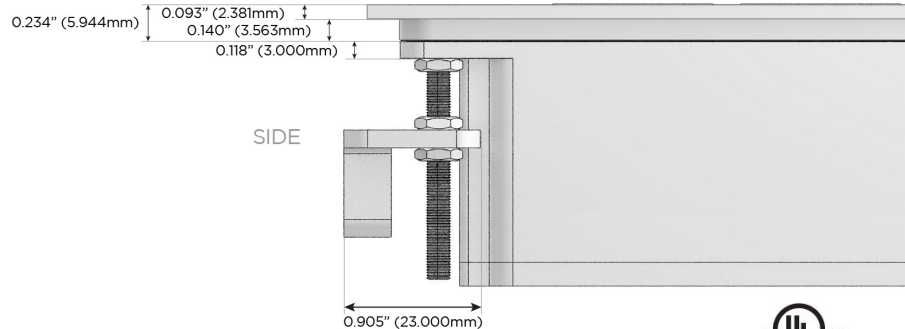

M-POWER-4T

AC POWER & DATA CONNECTIVITY SOLUTION

M-POWER-4TW-AMAX-SS4ATP

Specs:

Modules/Ports:

- **A** Tamper Resistant AC Receptacle
- **M** Double USB-A (Fast Charging Ports - 18W)
- **X** Switched AC

A M X

Distributed by

Mormax Company, Inc.

8 Westchester Plaza

Elmsford, NY 10523

914-699-0101

sales@mormax.com

mormax.com