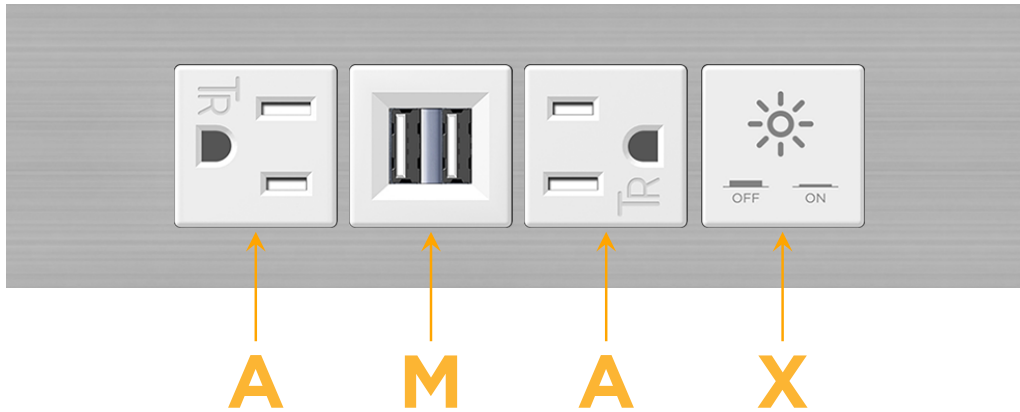

M-POWER-4T

AC POWER & DATA CONNECTIVITY SOLUTION

M-POWER-4TW-AMAX-SS4ATP

Distributed by

Mormax Company, Inc.

8 Westchester Plaza

Elmsford, NY 10523

914-699-0101

sales@mormax.com

mormax.com

Metro Light & Power's line of power & data solutions offers sophisticated design elements combined with greater ease of installation. Streamlined and low-profile, enhanced by side-exiting cords, our outlets advance the industry with their cutting edge look and feel. We believe flexibility is key, and we provide a variety of mounting options, including the ability to mount in limited spaces. Our outlets are available in many finishes and configurations, in addition to a custom color and finish capability for our clients.

Trim Plate Finish: **BRUSHED STAINLESS (ABS)**

Custom Finishes Available

M-POWER-4TW-AMAX-SS4ATP

Features:

Module/Port Options:

- **A** Tamper Resistant AC Receptacle
- **E** USB-A & USB-C (20W)
- **M** Double USB-A (Fast Charging Ports - 18W)
- **H** HDMI
- **6** CAT 6
- **12** RJ 12
- **X** Switched AC
- **Y** 3-Way Switch (Low Voltage)
- **V** USB-C (45W High Speed Charging Port)
- **S** USB-C (25W High Speed Charging Port)
- **R** Switched AC (Rocker Switch)
- **D** Dimmer Switch

Plug:

Supplied with Low Profile Flat 45° Angle 120 VAC Plug

Optional Standard Straight 120 VAC Plug

Optional Straight 120 VAC Pass-through Plug

- CLEAN, COMPACT DESIGN
- STREAMLINED
- LOW PROFILE
- SIDE-EXITING CORDS
- PLUG & PLAY
- 6' AC CORD & PLUG (FLAT PLUG STANDARD)
- CUSTOMIZABLE CONFIGURATIONS AND FINISHES
- UL LISTED FOR MOUNTING IN FURNITURE
- 15A