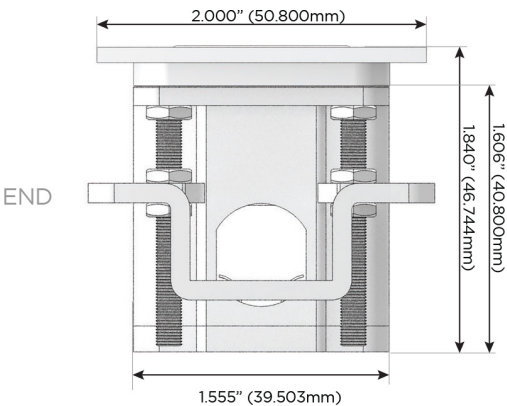

Plug:

Supplied with Low Profile Flat 45° Angle 120 VAC Plug

Optional Standard Straight 120 VAC Plug

Optional Straight 120 VAC Pass-through Plug

- CLEAN, COMPACT DESIGN
- STREAMLINED
- LOW PROFILE
- SIDE-EXITING CORDS
- PLUG & PLAY
- 6' AC CORD & PLUG (FLAT PLUG STANDARD)
- CUSTOMIZABLE CONFIGURATIONS AND FINISHES
- UL LISTED FOR MOUNTING IN FURNITURE
- 15A

M-POWER-4T

AC POWER & DATA CONNECTIVITY SOLUTION

M-POWER-4TW-AMAX-SATP

Specs:

Modules/Ports:

- A** Tamper Resistant AC Receptacle
- M** Double USB-A (Fast Charging Ports - 18W)
- X** Switched AC

A M X

Distributed by