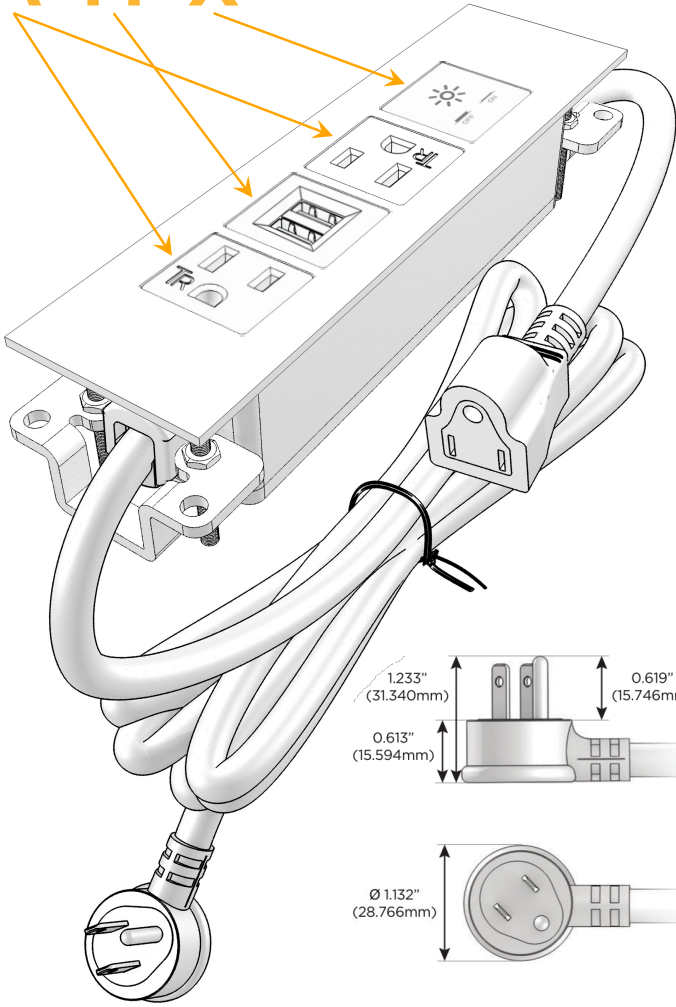

Trim Plate Finish: **SATIN NICKEL (ABS)**

Custom Finishes Available

M-POWER-4TW-AMAX-SATP

Features:

Module/Port Options:

- A** Tamper Resistant AC Receptacle
- E** USB-A & USB-C (20W)
- M** Double USB-A (Fast Charging Ports - 18W)
- H** HDMI
- 6** CAT 6
- 12** RJ 12
- X** Switched AC
- Y** 3-Way Switch (Low Voltage)
- V** USB-C (45W High Speed Charging Port)
- S** USB-C (25W High Speed Charging Port)
- R** Switched AC (Rocker Switch)
- D** Dimmer Switch

Plug:

Supplied with Low Profile Flat 45° Angle 120 VAC Plug

Optional Standard Straight 120 VAC Plug

Optional Straight 120 VAC Pass-through Plug

- CLEAN, COMPACT DESIGN
- STREAMLINED
- LOW PROFILE
- SIDE-EXITING CORDS
- PLUG & PLAY
- 6' AC CORD & PLUG (FLAT PLUG STANDARD)
- CUSTOMIZABLE CONFIGURATIONS AND FINISHES
- UL LISTED FOR MOUNTING IN FURNITURE
- 15A

M-POWER-4T

AC POWER & DATA CONNECTIVITY SOLUTION

M-POWER-4TW-AMAX-SATP

Specs:

Modules/Ports:

- A** Tamper Resistant AC Receptacle
- M** Double USB-A (Fast Charging Ports - 18W)
- X** Switched AC

A M X

Distributed by