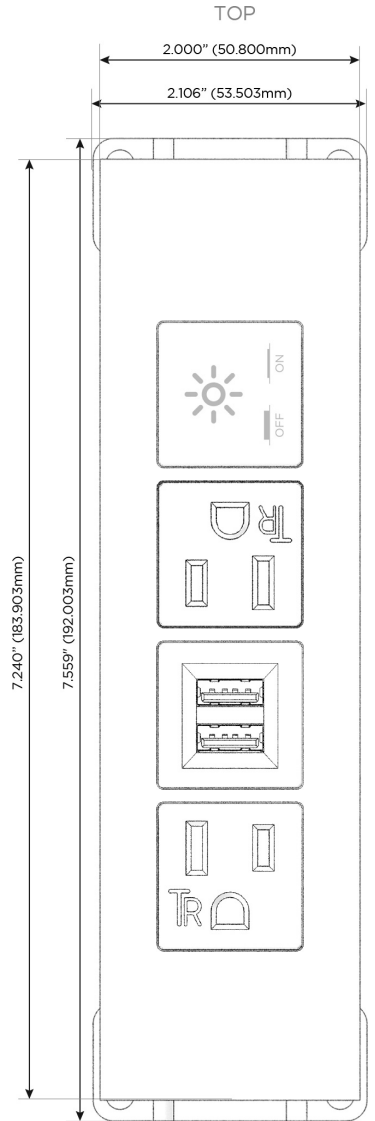

Trim Plate Finish: **SATIN NICKEL (ABS)**

Custom Finishes Available

M-POWER-4TW-AMAX-SATP

Features:

Module/Port Options:

- A** Tamper Resistant AC Receptacle
- E** USB-A & USB-C (20W)
- M** Double USB-A (Fast Charging Ports - 18W)
- H** HDMI
- 6** CAT 6
- 12** RJ 12
- X** Switched AC
- Y** 3-Way Switch (Low Voltage)
- V** USB-C (45W High Speed Charging Port)
- S** USB-C (25W High Speed Charging Port)
- R** Switched AC (Rocker Switch)
- D** Dimmer Switch

Plug:

Supplied with Low Profile Flat 45° Angle 120 VAC Plug

Optional Standard Straight 120 VAC Plug

Optional Straight 120 VAC Pass-through Plug

- CLEAN, COMPACT DESIGN
- STREAMLINED
- LOW PROFILE
- SIDE-EXITING CORDS
- PLUG & PLAY
- 6' AC CORD & PLUG (FLAT PLUG STANDARD)
- CUSTOMIZABLE CONFIGURATIONS AND FINISHES
- UL LISTED FOR MOUNTING IN FURNITURE
- 15A

M-POWER-4T

AC POWER & DATA CONNECTIVITY SOLUTION

M-POWER-4TW-AMAX-SATP

Specs:

Modules/Ports:

- A** Tamper Resistant AC Receptacle
- M** Double USB-A (Fast Charging Ports - 18W)
- X** Switched AC

A M X

Distributed by