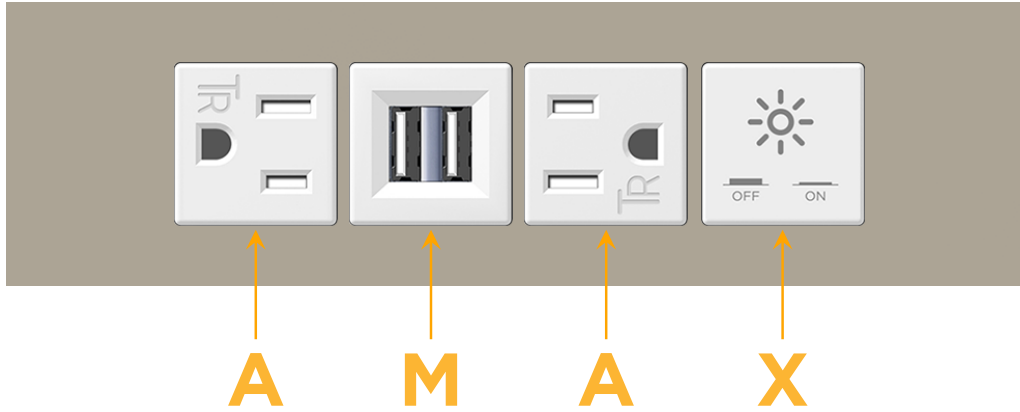

Trim Plate Finish: **SATIN NICKEL (ABS)**

Custom Finishes Available

M-POWER-4TW-AMAX-SATP

Features:

Module/Port Options:

- A** Tamper Resistant AC Receptacle
- E** USB-A & USB-C (20W)
- M** Double USB-A (Fast Charging Ports - 18W)
- H** HDMI
- 6** CAT 6
- 12** RJ 12
- X** Switched AC
- Y** 3-Way Switch (Low Voltage)
- V** USB-C (45W High Speed Charging Port)
- S** USB-C (25W High Speed Charging Port)
- R** Switched AC (Rocker Switch)
- D** Dimmer Switch

Plug:

Supplied with Low Profile Flat 45° Angle 120 VAC Plug

Optional Standard Straight 120 VAC Plug

Optional Straight 120 VAC Pass-through Plug

- CLEAN, COMPACT DESIGN
- STREAMLINED
- LOW PROFILE
- SIDE-EXITING CORDS
- PLUG & PLAY
- 6' AC CORD & PLUG (FLAT PLUG STANDARD)
- CUSTOMIZABLE CONFIGURATIONS AND FINISHES
- UL LISTED FOR MOUNTING IN FURNITURE
- 15A

M-POWER-4T

AC POWER & DATA CONNECTIVITY SOLUTION

M-POWER-4TW-AMAX-SATP

Specs:

Modules/Ports:

- A** Tamper Resistant AC Receptacle
- M** Double USB-A (Fast Charging Ports - 18W)
- X** Switched AC

A M X

Distributed by