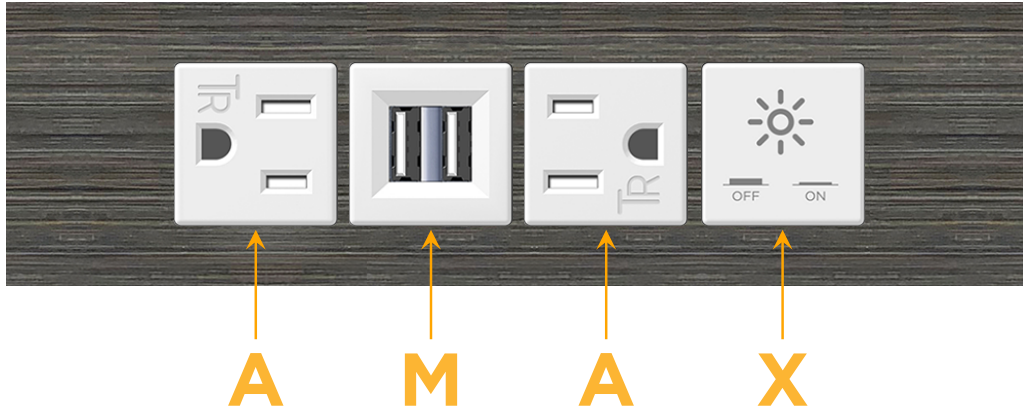

Trim Plate Finish: **GUNMETAL (ABS)**

Custom Finishes Available

M-POWER-4TW-AMAX-S3ATP

Features:

Module/Port Options:

- A** Tamper Resistant AC Receptacle
- E** USB-A & USB-C (20W)
- M** Double USB-A (Fast Charging Ports - 18W)
- H** HDMI
- 6** CAT 6
- 12** RJ 12
- X** Switched AC
- Y** 3-Way Switch (Low Voltage)
- V** USB-C (45W High Speed Charging Port)
- S** USB-C (25W High Speed Charging Port)
- R** Switched AC (Rocker Switch)
- D** Dimmer Switch

Plug:

Supplied with Low Profile Flat 45° Angle 120 VAC Plug

Optional Standard Straight 120 VAC Plug

Optional Straight 120 VAC Pass-through Plug

- CLEAN, COMPACT DESIGN
- STREAMLINED
- LOW PROFILE
- SIDE-EXITING CORDS
- PLUG & PLAY
- 6' AC CORD & PLUG (FLAT PLUG STANDARD)
- CUSTOMIZABLE CONFIGURATIONS AND FINISHES
- UL LISTED FOR MOUNTING IN FURNITURE
- 15A

M-POWER-4T

AC POWER & DATA CONNECTIVITY SOLUTION

M-POWER-4TW-AMAX-S3ATP

Specs:

Modules/Ports:

- A** Tamper Resistant AC Receptacle
- M** Double USB-A (Fast Charging Ports - 18W)
- X** Switched AC

A M X

Distributed by