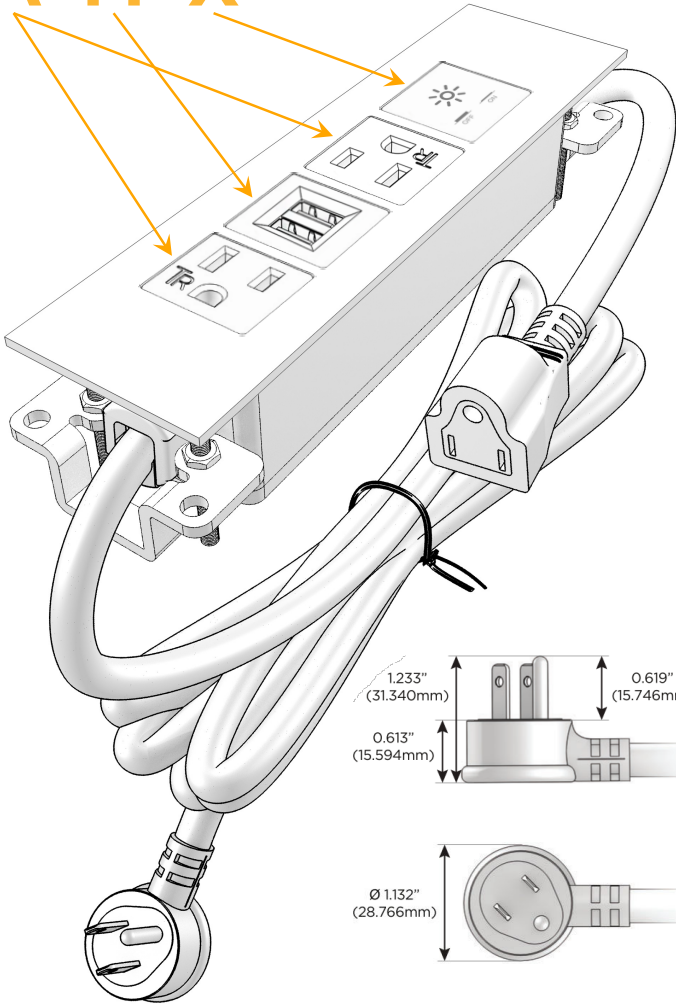

Trim Plate Finish: **GUNMETAL (ABS)**

Custom Finishes Available

M-POWER-4TW-AMAX-S3ATP

Features:

Module/Port Options:

- A** Tamper Resistant AC Receptacle
- E** USB-A & USB-C (20W)
- M** Double USB-A (Fast Charging Ports - 18W)
- H** HDMI
- 6** CAT 6
- 12** RJ 12
- X** Switched AC
- Y** 3-Way Switch (Low Voltage)
- V** USB-C (45W High Speed Charging Port)
- S** USB-C (25W High Speed Charging Port)
- R** Switched AC (Rocker Switch)
- D** Dimmer Switch

Plug:

Supplied with Low Profile Flat 45° Angle 120 VAC Plug

Optional Standard Straight 120 VAC Plug

Optional Straight 120 VAC Pass-through Plug

- CLEAN, COMPACT DESIGN
- STREAMLINED
- LOW PROFILE
- SIDE-EXITING CORDS
- PLUG & PLAY
- 6' AC CORD & PLUG (FLAT PLUG STANDARD)
- CUSTOMIZABLE CONFIGURATIONS AND FINISHES
- UL LISTED FOR MOUNTING IN FURNITURE
- 15A

M-POWER-4T

AC POWER & DATA CONNECTIVITY SOLUTION

M-POWER-4TW-AMAX-S3ATP

Specs:

Modules/Ports:

- A** Tamper Resistant AC Receptacle
- M** Double USB-A (Fast Charging Ports - 18W)
- X** Switched AC

A M X

Distributed by