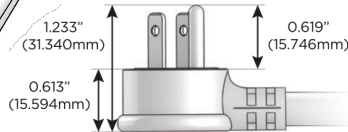

M-POWER-4T

AC POWER & DATA CONNECTIVITY SOLUTION

M-POWER-4TW-AMAX-S3ATP

Specs:

Modules/Ports:

- A** Tamper Resistant AC Receptacle
- M** Double USB-A (Fast Charging Ports - 18W)
- X** Switched AC

A M X

Distributed by