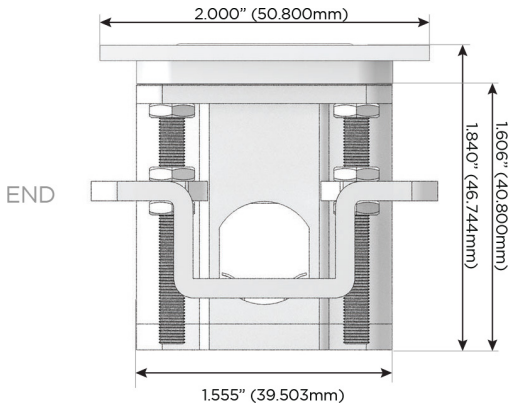

Plug:

Supplied with Low Profile Flat 45° Angle 120 VAC Plug

Optional Standard Straight 120 VAC Plug

Optional Straight 120 VAC Pass-through Plug

- CLEAN, COMPACT DESIGN
- STREAMLINED
- LOW PROFILE
- SIDE-EXITING CORDS
- PLUG & PLAY
- 6' AC CORD & PLUG (FLAT PLUG STANDARD)
- CUSTOMIZABLE CONFIGURATIONS AND FINISHES
- UL LISTED FOR MOUNTING IN FURNITURE
- 15A

M-POWER-4T

AC POWER & DATA CONNECTIVITY SOLUTION

M-POWER-4TW-AMAX-BZ5AATP

Specs:

Modules/Ports:

- A** Tamper Resistant AC Receptacle
- M** Double USB-A (Fast Charging Ports - 18W)
- X** Switched AC

A M X

Distributed by