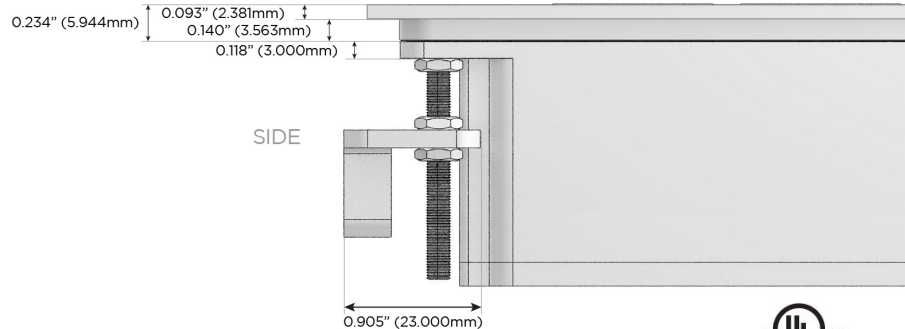

M-POWER-4T

AC POWER & DATA CONNECTIVITY SOLUTION

M-POWER-4TW-AMAX-BZ5AATP

Specs:

Modules/Ports:

- A** Tamper Resistant AC Receptacle
- M** Double USB-A (Fast Charging Ports - 18W)
- X** Switched AC

A M X

Distributed by