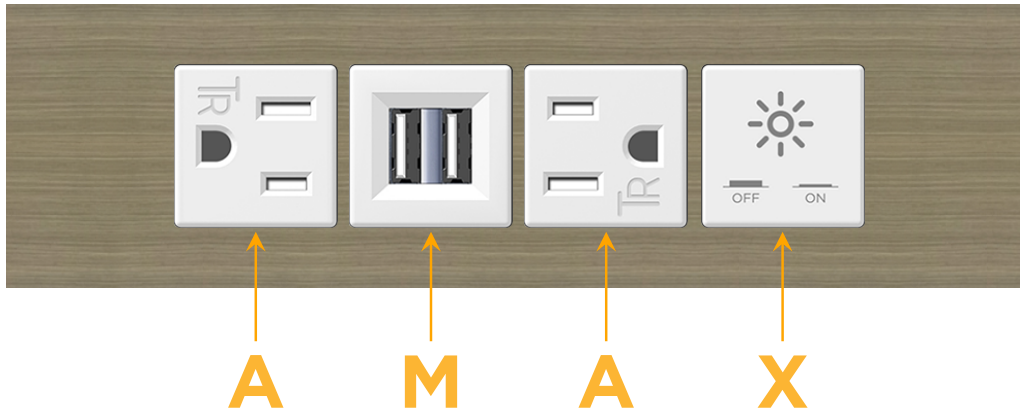

Trim Plate Finish: **ANTIQUED ARCHITECTURAL BRONZE (ABS)**

Custom Finishes Available

M-POWER-4TW-AMAX-BZ5AATP

Features:

Module/Port Options:

- A** Tamper Resistant AC Receptacle
- E** USB-A & USB-C (20W)
- M** Double USB-A (Fast Charging Ports - 18W)
- H** HDMI
- 6** CAT 6
- 12** RJ 12
- X** Switched AC
- Y** 3-Way Switch (Low Voltage)
- V** USB-C (45W High Speed Charging Port)
- S** USB-C (25W High Speed Charging Port)
- R** Switched AC (Rocker Switch)
- D** Dimmer Switch

Plug:

Supplied with Low Profile Flat 45° Angle 120 VAC Plug

Optional Standard Straight 120 VAC Plug

Optional Straight 120 VAC Pass-through Plug

- CLEAN, COMPACT DESIGN
- STREAMLINED
- LOW PROFILE
- SIDE-EXITING CORDS
- PLUG & PLAY
- 6' AC CORD & PLUG (FLAT PLUG STANDARD)
- CUSTOMIZABLE CONFIGURATIONS AND FINISHES
- UL LISTED FOR MOUNTING IN FURNITURE
- 15A

M-POWER-4T

AC POWER & DATA CONNECTIVITY SOLUTION

M-POWER-4TW-AMAX-BZ5AATP

Specs:

Modules/Ports:

- A** Tamper Resistant AC Receptacle
- M** Double USB-A (Fast Charging Ports - 18W)
- X** Switched AC

A M X

Distributed by