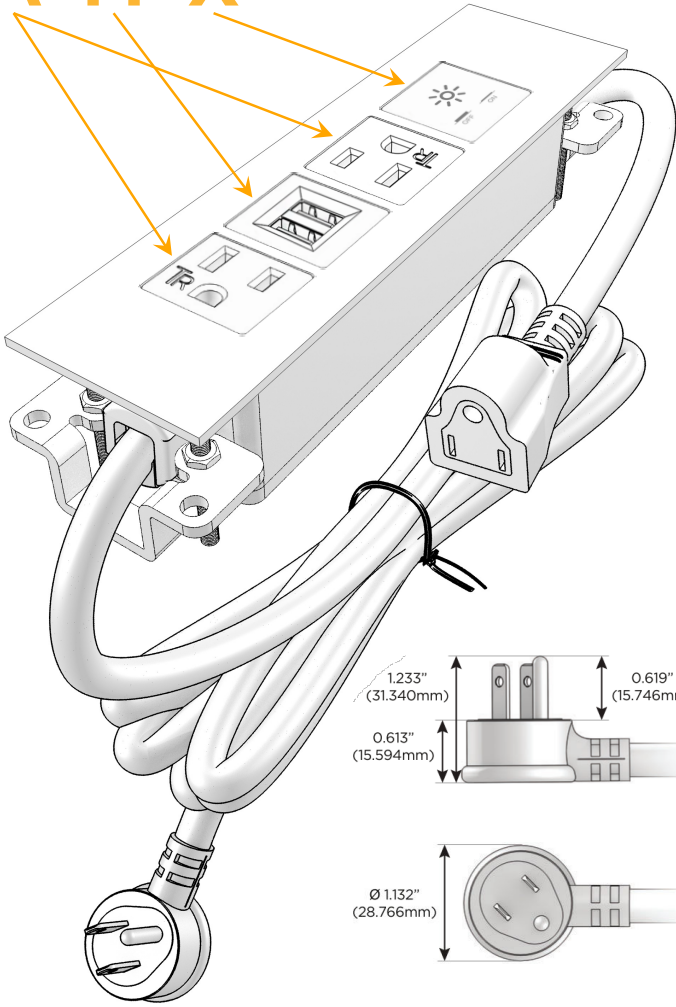

Trim Plate Finish: **ANTIQUED ARCHITECTURAL BRONZE (ABS)**

Custom Finishes Available

M-POWER-4TW-AMAX-BZ5AATP

Features:

Module/Port Options:

- A** Tamper Resistant AC Receptacle
- E** USB-A & USB-C (20W)
- M** Double USB-A (Fast Charging Ports - 18W)
- H** HDMI
- 6** CAT 6
- 12** RJ 12
- X** Switched AC
- Y** 3-Way Switch (Low Voltage)
- V** USB-C (45W High Speed Charging Port)
- S** USB-C (25W High Speed Charging Port)
- R** Switched AC (Rocker Switch)
- D** Dimmer Switch

Plug:

Supplied with Low Profile Flat 45° Angle 120 VAC Plug

Optional Standard Straight 120 VAC Plug

Optional Straight 120 VAC Pass-through Plug

- CLEAN, COMPACT DESIGN
- STREAMLINED
- LOW PROFILE
- SIDE-EXITING CORDS
- PLUG & PLAY
- 6' AC CORD & PLUG (FLAT PLUG STANDARD)
- CUSTOMIZABLE CONFIGURATIONS AND FINISHES
- UL LISTED FOR MOUNTING IN FURNITURE
- 15A

M-POWER-4T

AC POWER & DATA CONNECTIVITY SOLUTION

M-POWER-4TW-AMAX-BZ5AATP

Specs:

Modules/Ports:

- A** Tamper Resistant AC Receptacle
- M** Double USB-A (Fast Charging Ports - 18W)
- X** Switched AC

A M X

Distributed by