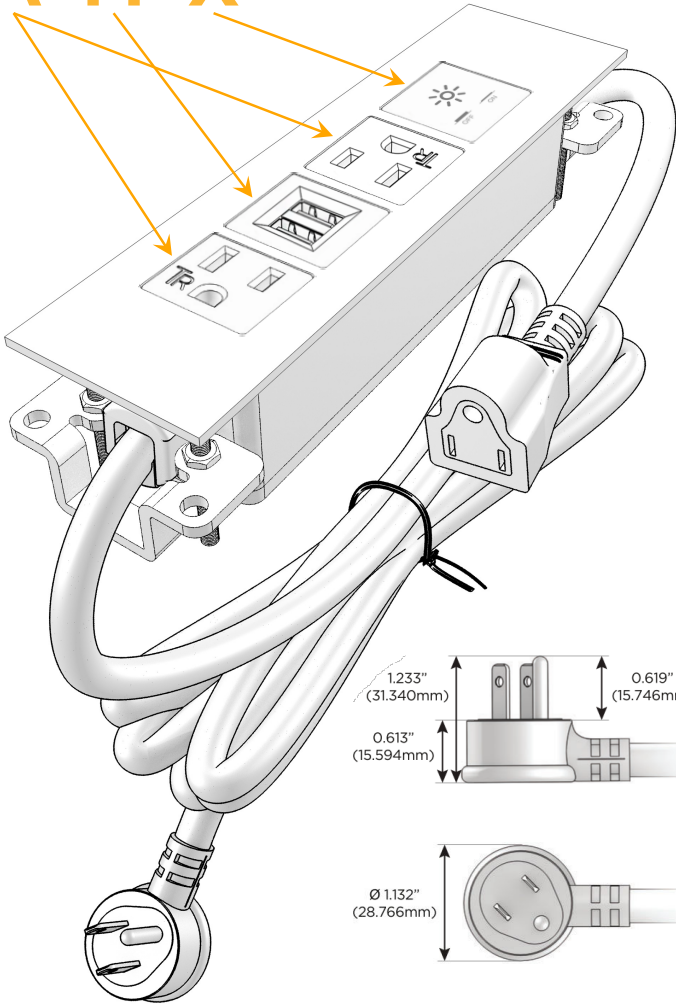

M-POWER-4T

AC POWER & DATA CONNECTIVITY SOLUTION

M-POWER-4TW-AMAX-BATP

Specs:

Modules/Ports:

- **A** Tamper Resistant AC Receptacle
- **M** Double USB-A (Fast Charging Ports - 18W)
- **X** Switched AC

A M X

Distributed by

Mormax Company, Inc.

8 Westchester Plaza

Elmsford, NY 10523

914-699-0101

sales@mormax.com

mormax.com