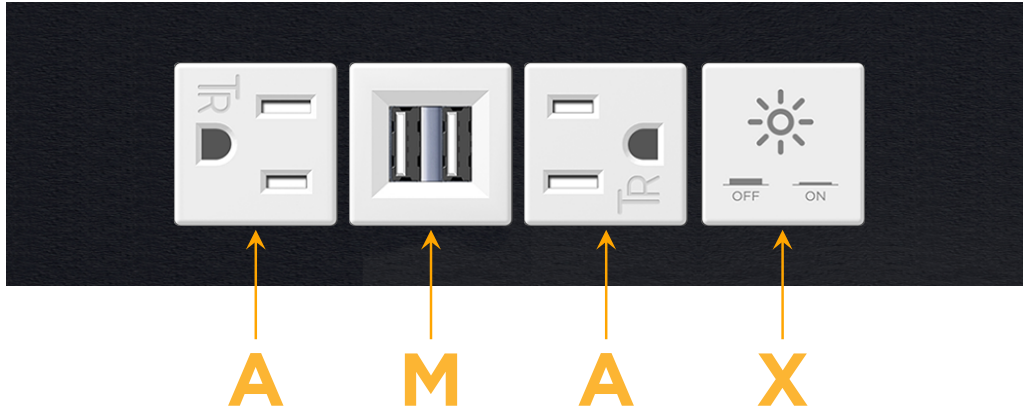

M-POWER-4T

AC POWER & DATA CONNECTIVITY SOLUTION

M-POWER-4TW-AMAX-BATP

Distributed by

Mormax Company, Inc.

8 Westchester Plaza

Elmsford, NY 10523

914-699-0101

sales@mormax.com

mormax.com

Metro Light & Power's line of power & data solutions offers sophisticated design elements combined with greater ease of installation. Streamlined and low-profile, enhanced by side-exiting cords, our outlets advance the industry with their cutting edge look and feel. We believe flexibility is key, and we provide a variety of mounting options, including the ability to mount in limited spaces. Our outlets are available in many finishes and configurations, in addition to a custom color and finish capability for our clients.

Trim Plate Finish: **BLACK (ABS)**

Custom Finishes Available

M-POWER-4TW-AMAX-BATP

Features:

Module/Port Options:

- **A** Tamper Resistant AC Receptacle
- **E** USB-A & USB-C (20W)
- **M** Double USB-A (Fast Charging Ports - 18W)
- **H** HDMI
- **6** CAT 6
- **12** RJ 12
- **X** Switched AC
- **Y** 3-Way Switch (Low Voltage)
- **V** USB-C (45W High Speed Charging Port)
- **S** USB-C (25W High Speed Charging Port)
- **R** Switched AC (Rocker Switch)
- **D** Dimmer Switch

Plug:

Supplied with Low Profile Flat 45° Angle 120 VAC Plug

Optional Standard Straight 120 VAC Plug

Optional Straight 120 VAC Pass-through Plug

- CLEAN, COMPACT DESIGN
- STREAMLINED
- LOW PROFILE
- SIDE-EXITING CORDS
- PLUG & PLAY
- 6' AC CORD & PLUG (FLAT PLUG STANDARD)
- CUSTOMIZABLE CONFIGURATIONS AND FINISHES
- UL LISTED FOR MOUNTING IN FURNITURE
- 15A