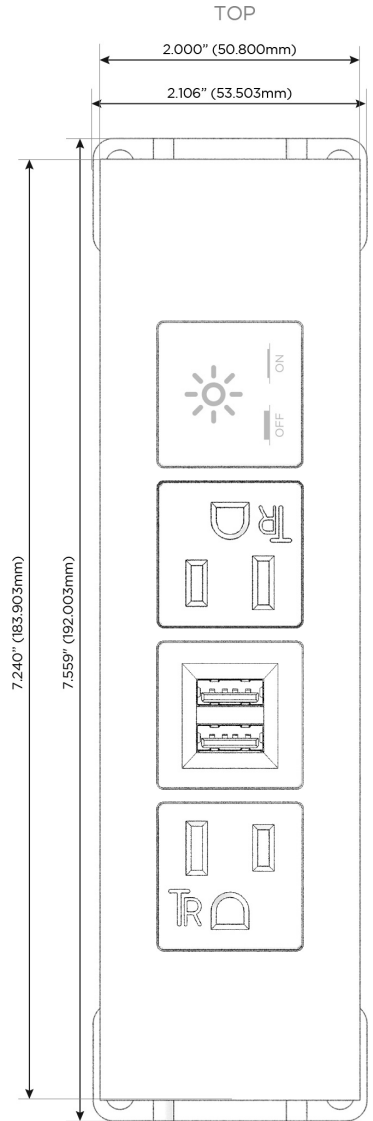

M-POWER-4T

AC POWER & DATA CONNECTIVITY SOLUTION

M-POWER-4TW-AMAX-BATP

Specs:

Modules/Ports:

- **A** Tamper Resistant AC Receptacle
- **M** Double USB-A (Fast Charging Ports - 18W)
- **X** Switched AC

A M X

Distributed by

Mormax Company, Inc.

8 Westchester Plaza

Elmsford, NY 10523

914-699-0101

sales@mormax.com

mormax.com