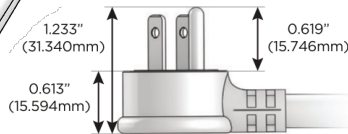

M-POWER-4T

AC POWER & DATA CONNECTIVITY SOLUTION

M-POWER-4TW-AMAR-SATP

Specs:

Modules/Ports:

- **A** Tamper Resistant AC Receptacle
- **M** Double USB-A (Fast Charging Ports - 18W)
- **R** Switched AC (Rocker Switch)

A M R