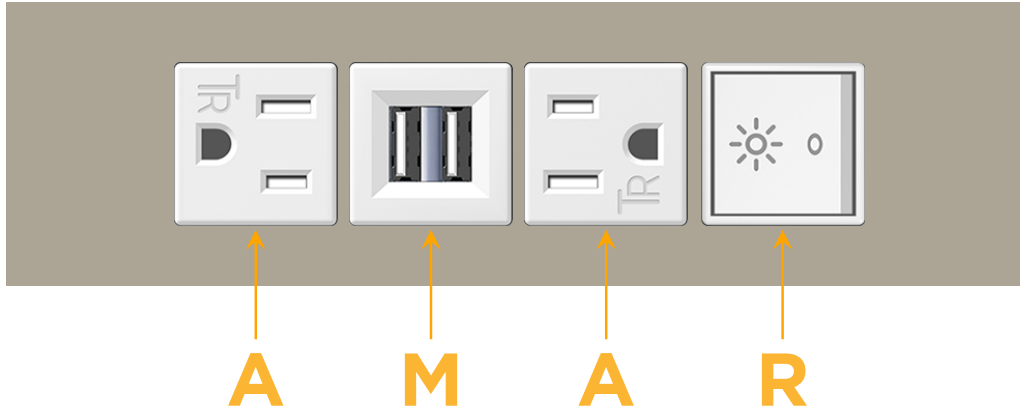

M-POWER-4T

AC POWER & DATA CONNECTIVITY SOLUTION

M-POWER-4TW-AMAR-SATP

Distributed by

Mormax Company, Inc.

8 Westchester Plaza

Elmsford, NY 10523

914-699-0101

sales@mormax.com

mormax.com

Metro Light & Power's line of power & data solutions offers sophisticated design elements combined with greater ease of installation. Streamlined and low-profile, enhanced by side-exiting cords, our outlets advance the industry with their cutting edge look and feel. We believe flexibility is key, and we provide a variety of mounting options, including the ability to mount in limited spaces. Our outlets are available in many finishes and configurations, in addition to a custom color and finish capability for our clients.

Trim Plate Finish: **SATIN NICKEL (ABS)**

Custom Finishes Available

M-POWER-4TW-AMAR-SATP

Features:

Module/Port Options:

- **A** Tamper Resistant AC Receptacle
- **E** USB-A & USB-C (20W)
- **M** Double USB-A (Fast Charging Ports - 18W)
- **H** HDMI
- **6** CAT 6
- **12** RJ 12
- **X** Switched AC
- **Y** 3-Way Switch (Low Voltage)
- **V** USB-C (45W High Speed Charging Port)
- **S** USB-C (25W High Speed Charging Port)
- **R** Switched AC (Rocker Switch)
- **D** Dimmer Switch

Plug:

Supplied with Low Profile Flat 45° Angle 120 VAC Plug

Optional Standard Straight 120 VAC Plug

Optional Straight 120 VAC Pass-through Plug

- CLEAN, COMPACT DESIGN
- STREAMLINED
- LOW PROFILE
- SIDE-EXITING CORDS
- PLUG & PLAY
- 6' AC CORD & PLUG (FLAT PLUG STANDARD)
- CUSTOMIZABLE CONFIGURATIONS AND FINISHES
- UL LISTED FOR MOUNTING IN FURNITURE
- 15A