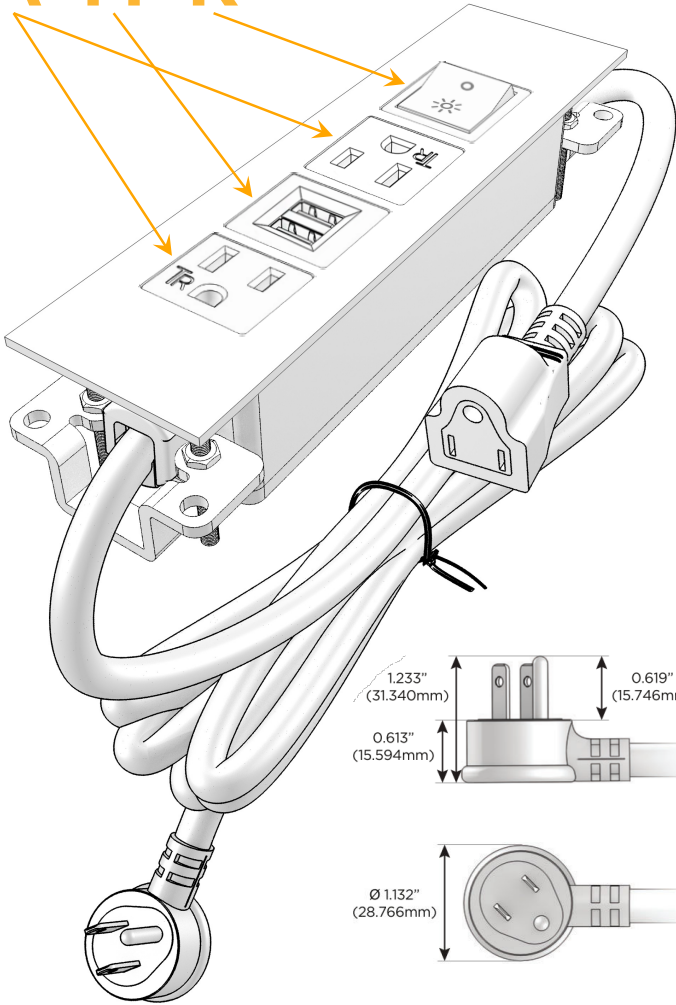

M-POWER-4T

AC POWER & DATA CONNECTIVITY SOLUTION

M-POWER-4TW-AMAR-SATP

Specs:

Modules/Ports:

- **A** Tamper Resistant AC Receptacle
- **M** Double USB-A (Fast Charging Ports - 18W)
- **R** Switched AC (Rocker Switch)

A M R

Distributed by

Mormax Company, Inc.

8 Westchester Plaza

Elmsford, NY 10523

914-699-0101

sales@mormax.com

mormax.com