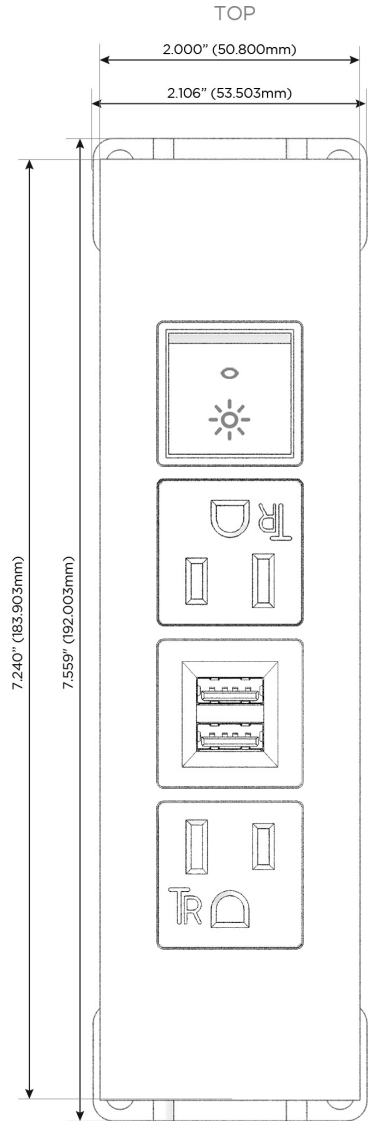

M-POWER-4T

AC POWER & DATA CONNECTIVITY SOLUTION

M-POWER-4TW-AMAR-SATP

Specs:

Modules/Ports:

- **A** Tamper Resistant AC Receptacle
- **M** Double USB-A (Fast Charging Ports - 18W)
- **R** Switched AC (Rocker Switch)

A M R

Distributed by

Mormax Company, Inc.

8 Westchester Plaza

Elmsford, NY 10523

914-699-0101

sales@mormax.com

mormax.com