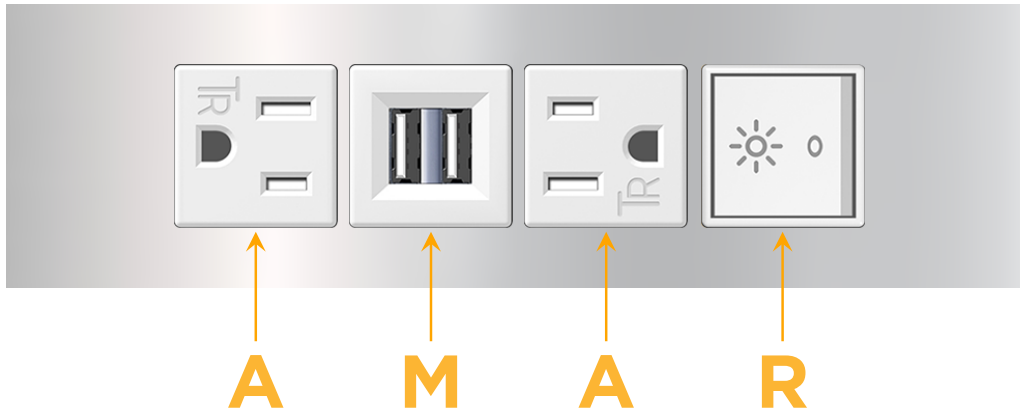

M-POWER-4T

AC POWER & DATA CONNECTIVITY SOLUTION

M-POWER-4TW-AMAR-CRATP

Distributed by

Mormax Company, Inc.

8 Westchester Plaza

Elmsford, NY 10523

914-699-0101

sales@mormax.com

mormax.com

Metro Light & Power's line of power & data solutions offers sophisticated design elements combined with greater ease of installation. Streamlined and low-profile, enhanced by side-exiting cords, our outlets advance the industry with their cutting edge look and feel. We believe flexibility is key, and we provide a variety of mounting options, including the ability to mount in limited spaces. Our outlets are available in many finishes and configurations, in addition to a custom color and finish capability for our clients.

Trim Plate Finish: **CHROME (ABS)**

Custom Finishes Available

M-POWER-4TW-AMAR-CRATP

Features:

Module/Port Options:

- **A** Tamper Resistant AC Receptacle
- **E** USB-A & USB-C (20W)
- **M** Double USB-A (Fast Charging Ports - 18W)
- **H** HDMI
- **6** CAT 6
- **12** RJ 12
- **X** Switched AC
- **Y** 3-Way Switch (Low Voltage)
- **V** USB-C (45W High Speed Charging Port)
- **S** USB-C (25W High Speed Charging Port)
- **R** Switched AC (Rocker Switch)
- **D** Dimmer Switch

Plug:

Supplied with Low Profile Flat 45° Angle 120 VAC Plug

Optional Standard Straight 120 VAC Plug

Optional Straight 120 VAC Pass-through Plug

- CLEAN, COMPACT DESIGN
- STREAMLINED
- LOW PROFILE
- SIDE-EXITING CORDS
- PLUG & PLAY
- 6' AC CORD & PLUG (FLAT PLUG STANDARD)
- CUSTOMIZABLE CONFIGURATIONS AND FINISHES
- UL LISTED FOR MOUNTING IN FURNITURE
- 15A