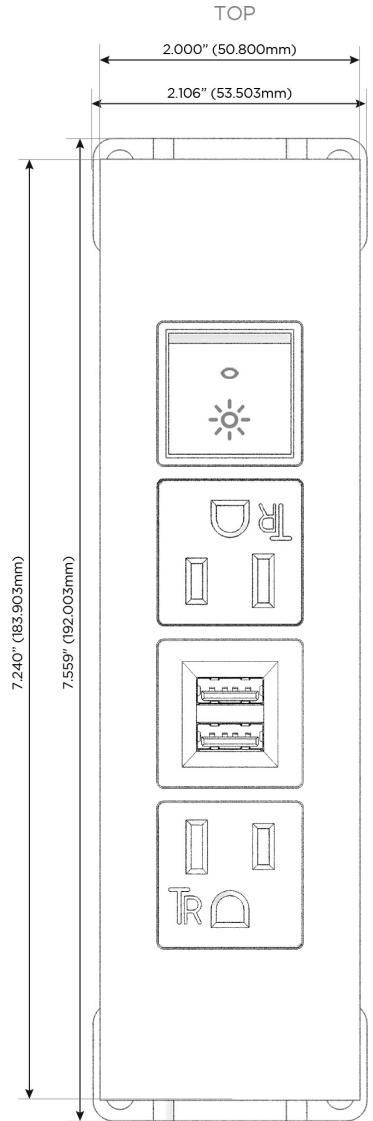

M-POWER-4T

AC POWER & DATA CONNECTIVITY SOLUTION

M-POWER-4TW-AMAR-CRATP

Specs:

Modules/Ports:

- **A** Tamper Resistant AC Receptacle
- **M** Double USB-A (Fast Charging Ports - 18W)
- **R** Switched AC (Rocker Switch)

A M R

Distributed by

Mormax Company, Inc.

8 Westchester Plaza

Elmsford, NY 10523

914-699-0101

sales@mormax.com

mormax.com