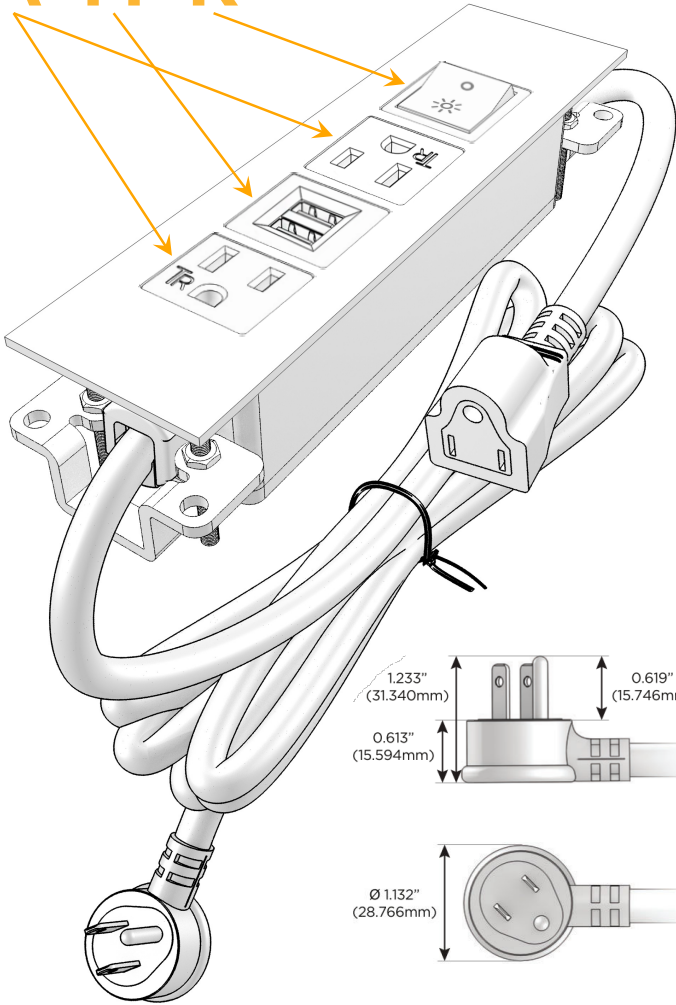

M-POWER-4T

AC POWER & DATA CONNECTIVITY SOLUTION

M-POWER-4TW-AMAR-CRATP

Specs:

Modules/Ports:

- **A** Tamper Resistant AC Receptacle
- **M** Double USB-A (Fast Charging Ports - 18W)
- **R** Switched AC (Rocker Switch)

A M R

Distributed by

Mormax Company, Inc.

8 Westchester Plaza

Elmsford, NY 10523

914-699-0101

sales@mormax.com

mormax.com