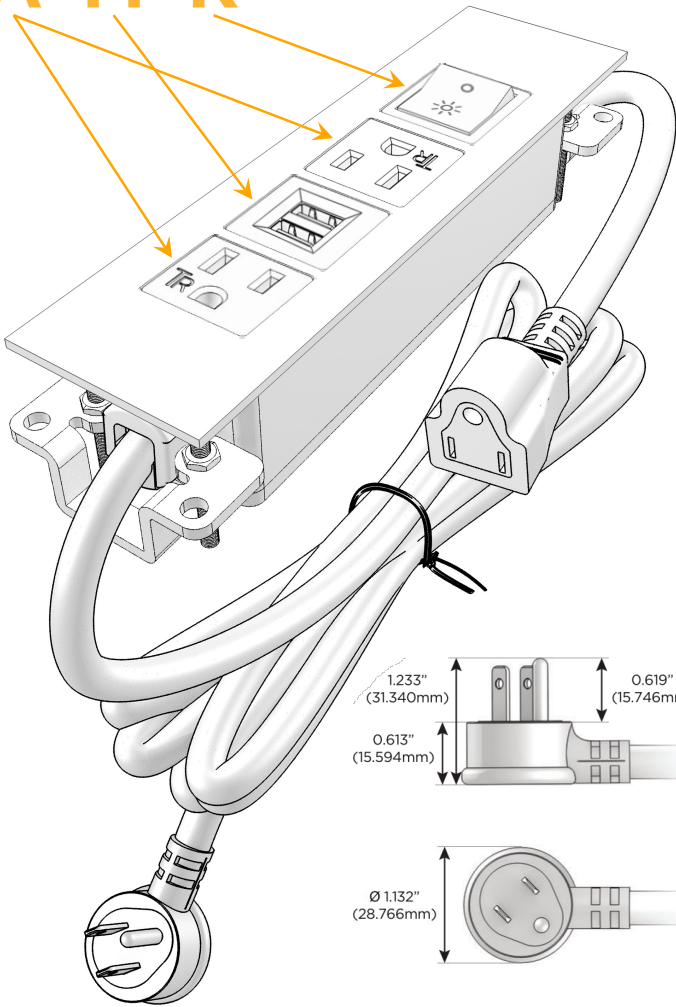

M-POWER-4T

AC POWER & DATA CONNECTIVITY SOLUTION

M-POWER-4TW-AMAR-BZTP

Specs:

Modules/Ports:

- **A** Tamper Resistant AC Receptacle
- **M** Double USB-A (Fast Charging Ports - 18W)
- **R** Switched AC (Rocker Switch)

A M R

Distributed by

Mormax Company, Inc.

8 Westchester Plaza

Elmsford, NY 10523

914-699-0101

sales@mormax.com

mormax.com