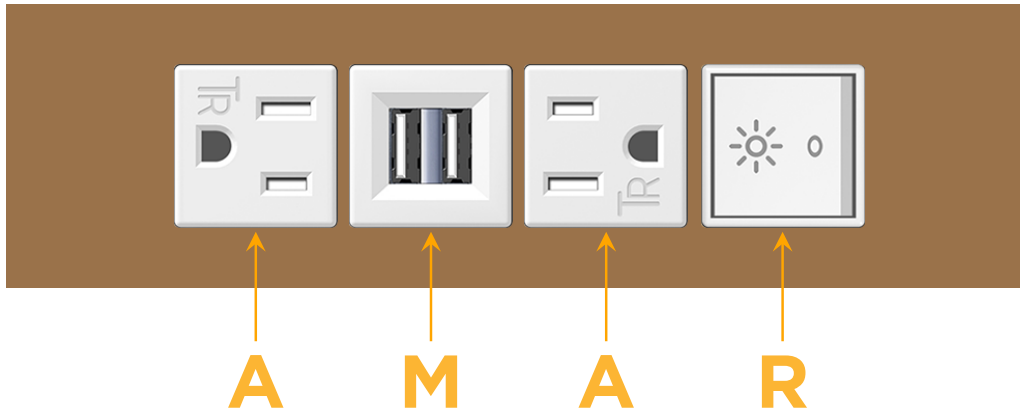

Trim Plate Finish: **SOLID BRONZE**

Custom Finishes Available

M-POWER-4TW-AMAR-BZTP

Features:

**Module/Port Options:**

- A** Tamper Resistant AC Receptacle
- E** USB-A & USB-C (20W)
- M** Double USB-A (Fast Charging Ports - 18W)
- H** HDMI
- 6** CAT 6
- 12** RJ 12
- X** Switched AC
- Y** 3-Way Switch (Low Voltage)
- V** USB-C (45W High Speed Charging Port)
- S** USB-C (25W High Speed Charging Port)
- R** Switched AC (Rocker Switch)
- D** Dimmer Switch

**Plug:**

Supplied with Low Profile Flat 45° Angle 120 VAC Plug

Optional Standard Straight 120 VAC Plug

Optional Straight 120 VAC Pass-through Plug

- CLEAN, COMPACT DESIGN
- STREAMLINED
- LOW PROFILE
- SIDE-EXITING CORDS
- PLUG & PLAY
- 6' AC CORD & PLUG (FLAT PLUG STANDARD)
- CUSTOMIZABLE CONFIGURATIONS AND FINISHES
- UL LISTED FOR MOUNTING IN FURNITURE
- 15A

### Modules/Ports:

- A** Tamper Resistant AC Receptacle
- M** Double USB-A (Fast Charging Ports - 18W)
- R** Switched AC (Rocker Switch)