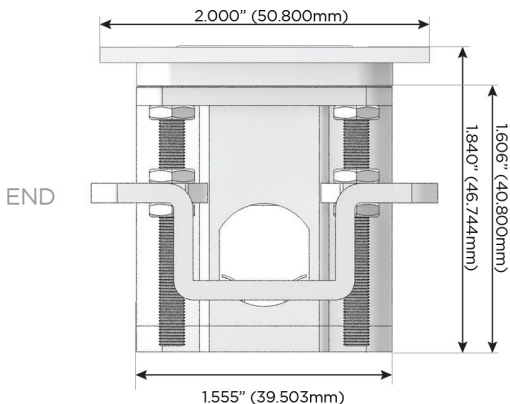

M-POWER-4T

AC POWER & DATA CONNECTIVITY SOLUTION

M-POWER-4TW-AMAR-BZTP

Specs:

Modules/Ports:

- **A** Tamper Resistant AC Receptacle
- **M** Double USB-A (Fast Charging Ports - 18W)
- **R** Switched AC (Rocker Switch)

A M R

Distributed by

Mormax Company, Inc.

8 Westchester Plaza

Elmsford, NY 10523

914-699-0101

sales@mormax.com

mormax.com