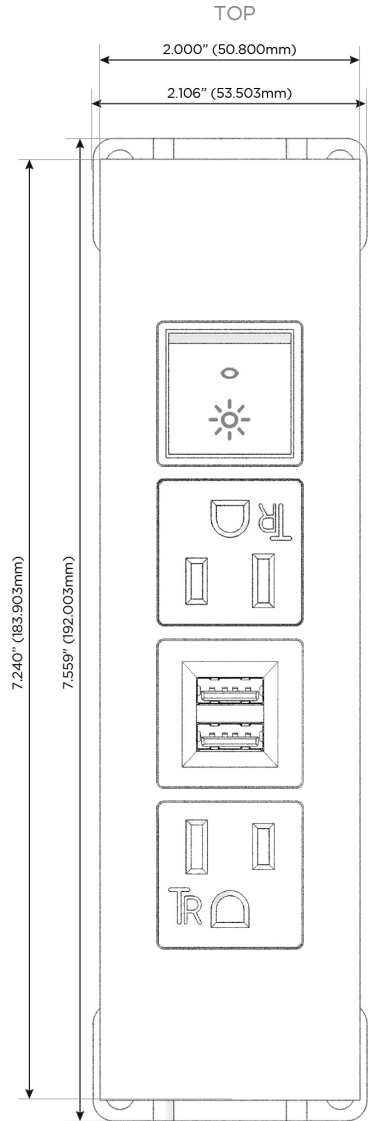

M-POWER-4T

AC POWER & DATA CONNECTIVITY SOLUTION

M-POWER-4TW-AMAR-BZTP

Specs:

Modules/Ports:

- **A** Tamper Resistant AC Receptacle
- **M** Double USB-A (Fast Charging Ports - 18W)
- **R** Switched AC (Rocker Switch)

A M R

Distributed by

Mormax Company, Inc.

8 Westchester Plaza

Elmsford, NY 10523

914-699-0101

sales@mormax.com

mormax.com