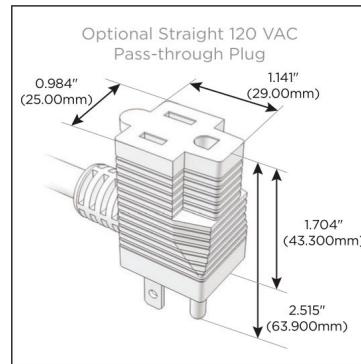

M-POWER-4T

AC POWER & DATA CONNECTIVITY SOLUTION

M-POWER-4TW-AMAR-BZTP

Specs:

Modules/Ports:

- **A** Tamper Resistant AC Receptacle
- **M** Double USB-A (Fast Charging Ports - 18W)
- **R** Switched AC (Rocker Switch)

A M R

Distributed by

Mormax Company, Inc.

8 Westchester Plaza

Elmsford, NY 10523

914-699-0101

sales@mormax.com

mormax.com