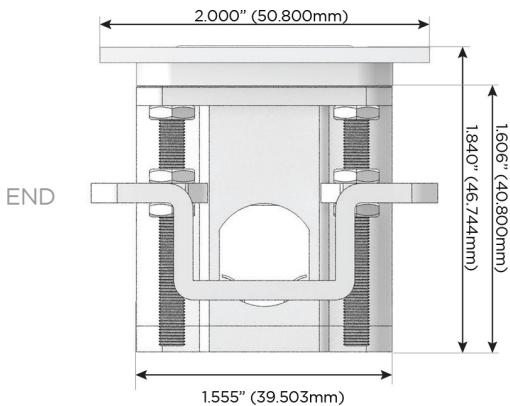

M-POWER-4T

AC POWER & DATA CONNECTIVITY SOLUTION

M-POWER-4TW-AMAR-BZATP

Specs:

Modules/Ports:

- **A** Tamper Resistant AC Receptacle
- **M** Double USB-A (Fast Charging Ports - 18W)
- **R** Switched AC (Rocker Switch)

A M R

Distributed by

Mormax Company, Inc.

8 Westchester Plaza

Elmsford, NY 10523

914-699-0101

sales@mormax.com

mormax.com