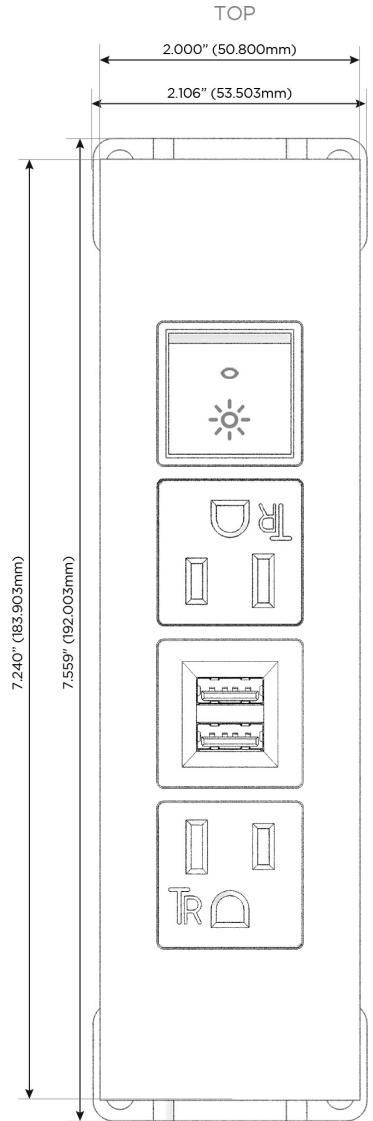

M-POWER-4T

AC POWER & DATA CONNECTIVITY SOLUTION

M-POWER-4TW-AMAR-BZATP

Specs:

Modules/Ports:

- **A** Tamper Resistant AC Receptacle
- **M** Double USB-A (Fast Charging Ports - 18W)
- **R** Switched AC (Rocker Switch)

A M R

Distributed by

Mormax Company, Inc.

8 Westchester Plaza

Elmsford, NY 10523

914-699-0101

sales@mormax.com

mormax.com