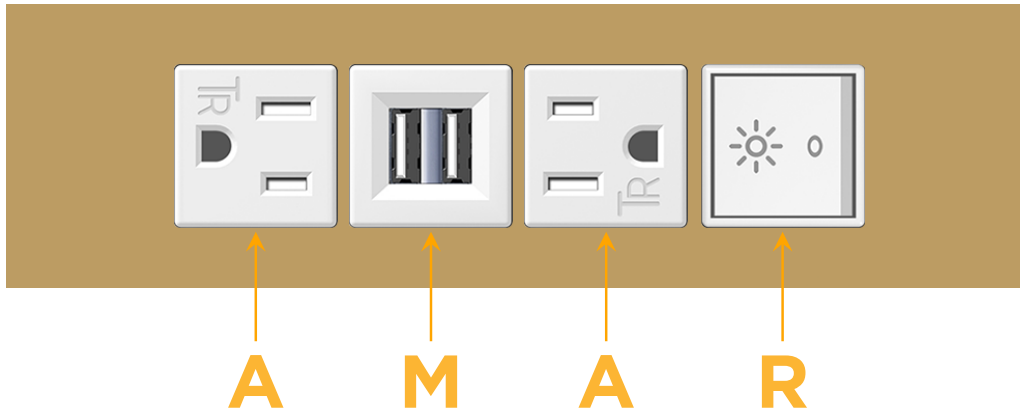

Trim Plate Finish: **STANDARD BRONZE (ABS)**

Custom Finishes Available

M-POWER-4TW-AMAR-BZATP

Features:

**Module/Port Options:**

- A** Tamper Resistant AC Receptacle
- E** USB-A & USB-C (20W)
- M** Double USB-A (Fast Charging Ports - 18W)
- H** HDMI
- 6** CAT 6
- 12** RJ 12
- X** Switched AC
- Y** 3-Way Switch (Low Voltage)
- V** USB-C (45W High Speed Charging Port)
- S** USB-C (25W High Speed Charging Port)
- R** Switched AC (Rocker Switch)
- D** Dimmer Switch

**Plug:**

Supplied with Low Profile Flat 45° Angle 120 VAC Plug

Optional Standard Straight 120 VAC Plug

Optional Straight 120 VAC Pass-through Plug

- CLEAN, COMPACT DESIGN
- STREAMLINED
- LOW PROFILE
- SIDE-EXITING CORDS
- PLUG & PLAY
- 6' AC CORD & PLUG (FLAT PLUG STANDARD)
- CUSTOMIZABLE CONFIGURATIONS AND FINISHES
- UL LISTED FOR MOUNTING IN FURNITURE
- 15A

### Modules/Ports:

- A** Tamper Resistant AC Receptacle
- M** Double USB-A (Fast Charging Ports - 18W)
- R** Switched AC (Rocker Switch)