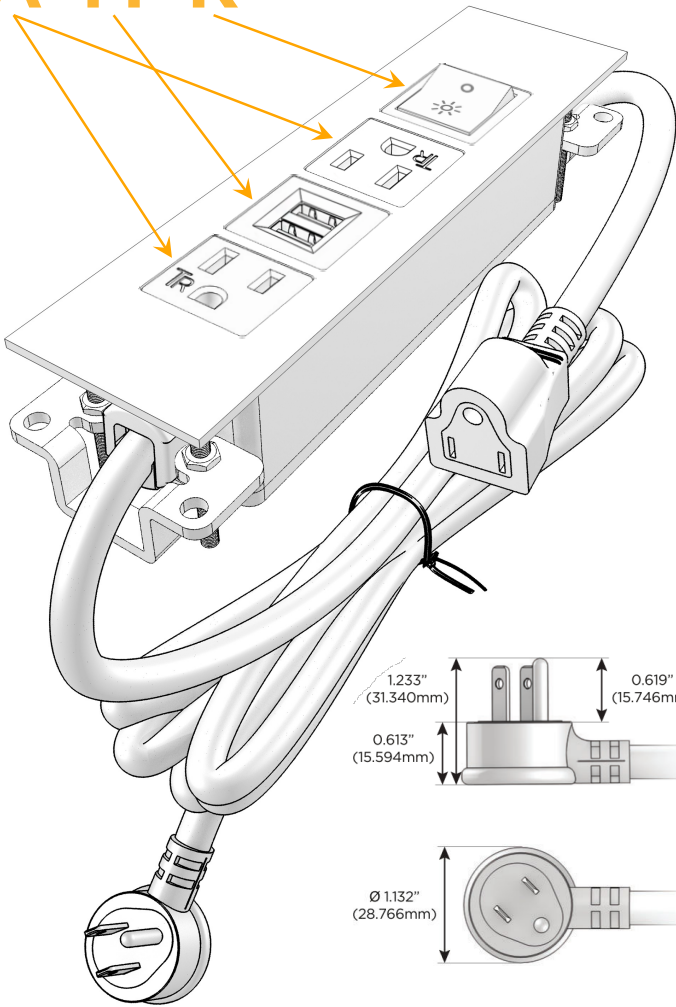

M-POWER-4T

AC POWER & DATA CONNECTIVITY SOLUTION

M-POWER-4TW-AMAR-BZATP

Specs:

Modules/Ports:

- **A** Tamper Resistant AC Receptacle
- **M** Double USB-A (Fast Charging Ports - 18W)
- **R** Switched AC (Rocker Switch)

A M R

Distributed by

Mormax Company, Inc.

8 Westchester Plaza

Elmsford, NY 10523

914-699-0101

sales@mormax.com

mormax.com