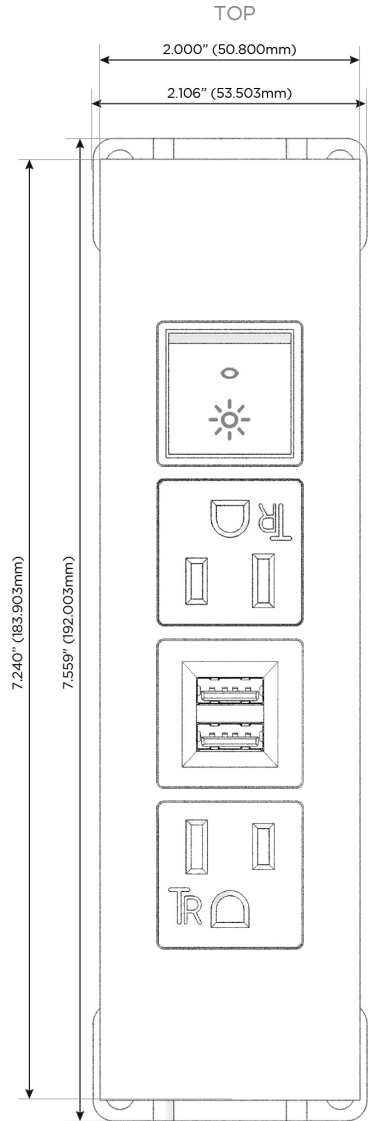

M-POWER-4T

AC POWER & DATA CONNECTIVITY SOLUTION

M-POWER-4TW-AMAR-BZ5AATP

Specs:

Modules/Ports:

- **A** Tamper Resistant AC Receptacle
- **M** Double USB-A (Fast Charging Ports - 18W)
- **R** Switched AC (Rocker Switch)

A M R

Distributed by

Mormax Company, Inc.

8 Westchester Plaza

Elmsford, NY 10523

914-699-0101

sales@mormax.com

mormax.com