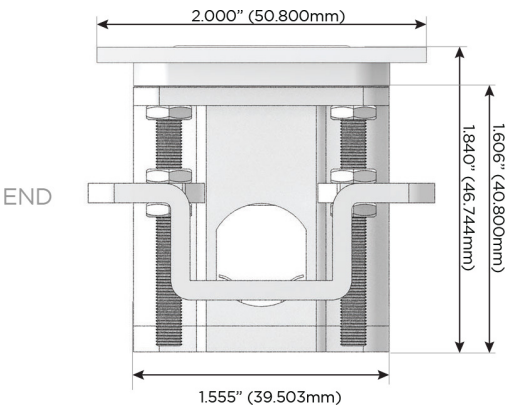

M-POWER-4T

AC POWER & DATA CONNECTIVITY SOLUTION

M-POWER-4TW-AMAR-BZ5AATP

Specs:

Modules/Ports:

- **A** Tamper Resistant AC Receptacle
- **M** Double USB-A (Fast Charging Ports - 18W)
- **R** Switched AC (Rocker Switch)

A M R

Distributed by

Mormax Company, Inc.

8 Westchester Plaza

Elmsford, NY 10523

914-699-0101

sales@mormax.com

mormax.com