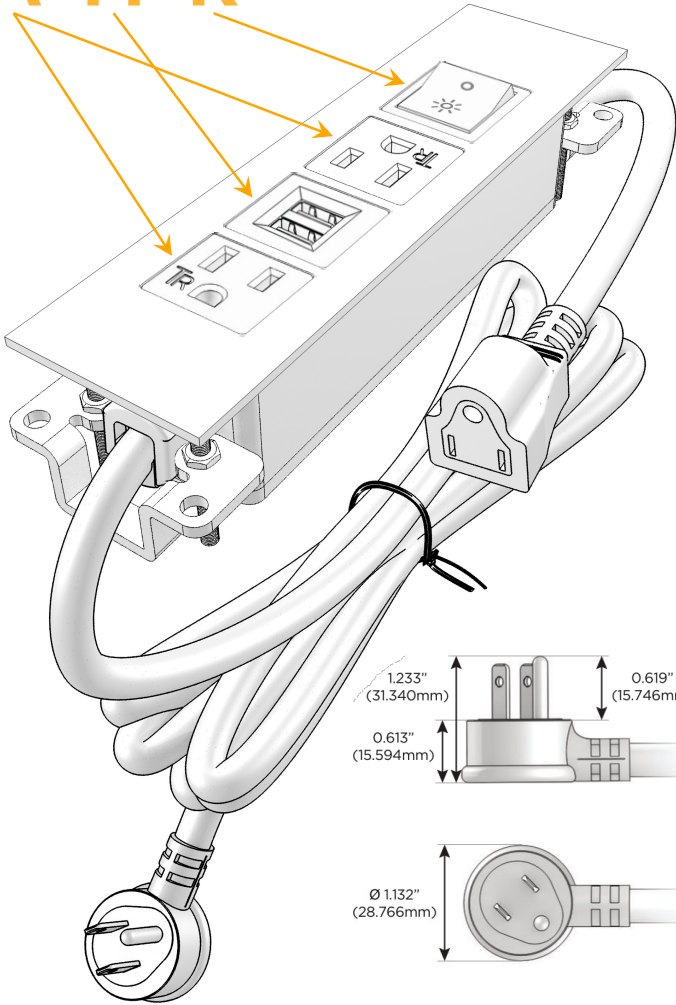

M-POWER-4T

AC POWER & DATA CONNECTIVITY SOLUTION

M-POWER-4TW-AMAR-BZ5AATP

Specs:

Modules/Ports:

- **A** Tamper Resistant AC Receptacle
- **M** Double USB-A (Fast Charging Ports - 18W)
- **R** Switched AC (Rocker Switch)

A M R

Distributed by

Mormax Company, Inc.

8 Westchester Plaza

Elmsford, NY 10523

914-699-0101

sales@mormax.com

mormax.com