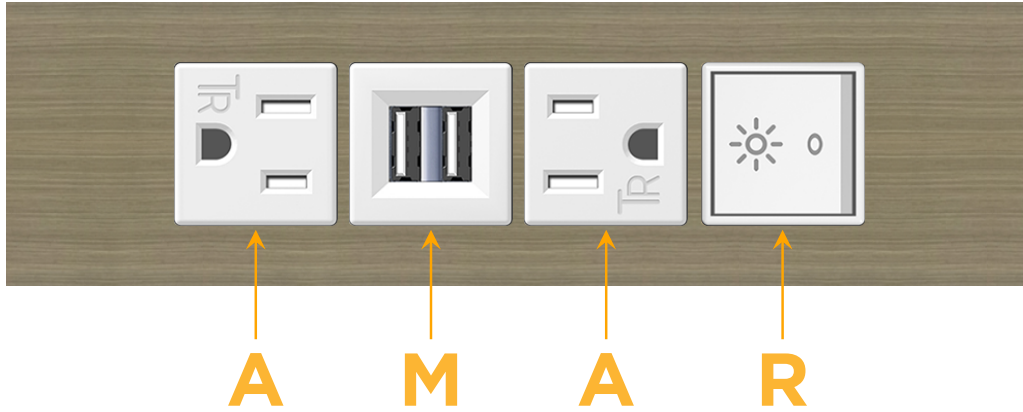

M-POWER-4T

AC POWER & DATA CONNECTIVITY SOLUTION

M-POWER-4TW-AMAR-BZ5AATP

Distributed by

Mormax Company, Inc.

8 Westchester Plaza

Elmsford, NY 10523

914-699-0101

sales@mormax.com

mormax.com

Metro Light & Power's line of power & data solutions offers sophisticated design elements combined with greater ease of installation. Streamlined and low-profile, enhanced by side-exiting cords, our outlets advance the industry with their cutting edge look and feel. We believe flexibility is key, and we provide a variety of mounting options, including the ability to mount in limited spaces. Our outlets are available in many finishes and configurations, in addition to a custom color and finish capability for our clients.

Trim Plate Finish: **ANTIQUED ARCHITECTURAL BRONZE (ABS)**

Custom Finishes Available

M-POWER-4TW-AMAR-BZ5AATP

Features:

Module/Port Options:

- **A** Tamper Resistant AC Receptacle
- **E** USB-A & USB-C (20W)
- **M** Double USB-A (Fast Charging Ports - 18W)
- **H** HDMI
- **6** CAT 6
- **12** RJ 12
- **X** Switched AC
- **Y** 3-Way Switch (Low Voltage)
- **V** USB-C (45W High Speed Charging Port)
- **S** USB-C (25W High Speed Charging Port)
- **R** Switched AC (Rocker Switch)
- **D** Dimmer Switch

Plug:

Supplied with Low Profile Flat 45° Angle 120 VAC Plug

Optional Standard Straight 120 VAC Plug

Optional Straight 120 VAC Pass-through Plug

- CLEAN, COMPACT DESIGN
- STREAMLINED
- LOW PROFILE
- SIDE-EXITING CORDS
- PLUG & PLAY
- 6' AC CORD & PLUG (FLAT PLUG STANDARD)
- CUSTOMIZABLE CONFIGURATIONS AND FINISHES
- UL LISTED FOR MOUNTING IN FURNITURE
- 15A