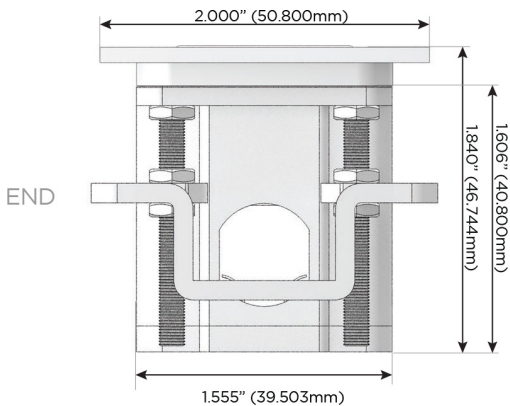

M-POWER-4T

AC POWER & DATA CONNECTIVITY SOLUTION

M-POWER-4TW-AMAR-BATP

Specs:

Modules/Ports:

- **A** Tamper Resistant AC Receptacle
- **M** Double USB-A (Fast Charging Ports - 18W)
- **R** Switched AC (Rocker Switch)

A M R

Distributed by

Mormax Company, Inc.

8 Westchester Plaza

Elmsford, NY 10523

914-699-0101

sales@mormax.com

mormax.com