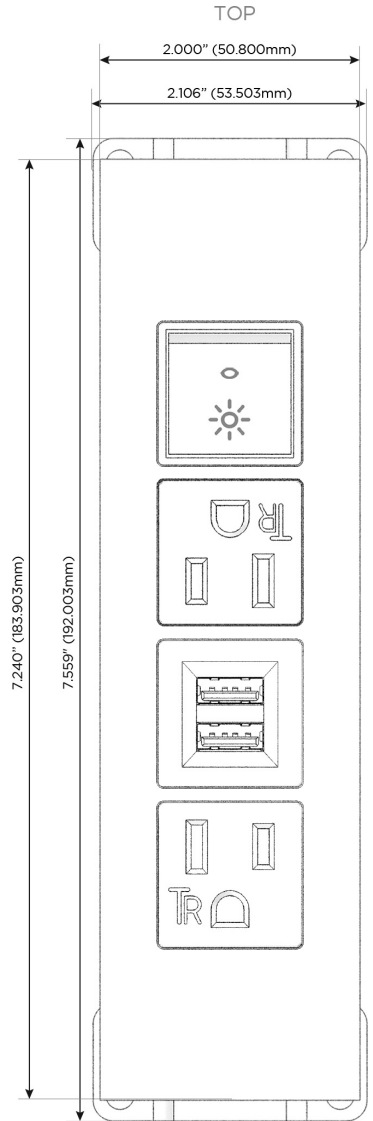

M-POWER-4T

AC POWER & DATA CONNECTIVITY SOLUTION

M-POWER-4TW-AMAR-BATP

Specs:

Modules/Ports:

- **A** Tamper Resistant AC Receptacle
- **M** Double USB-A (Fast Charging Ports - 18W)
- **R** Switched AC (Rocker Switch)

A M R

Distributed by

Mormax Company, Inc.

8 Westchester Plaza

Elmsford, NY 10523

914-699-0101

sales@mormax.com

mormax.com