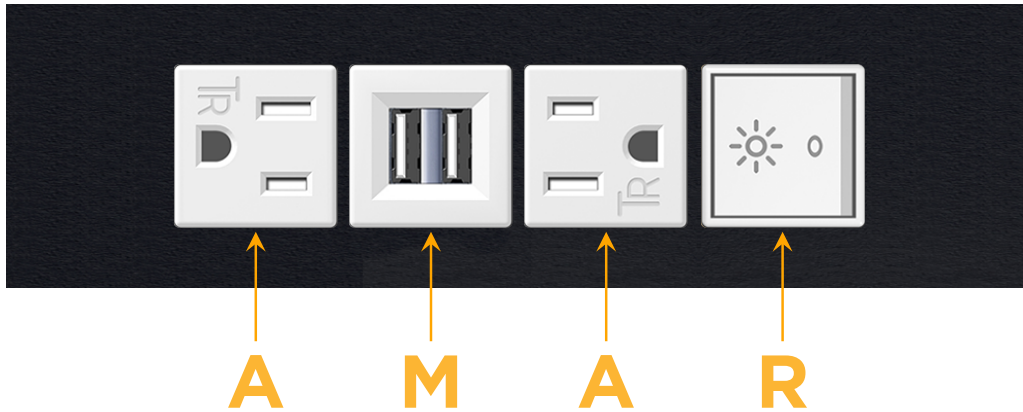

Trim Plate Finish: **BLACK (ABS)**

Custom Finishes Available

M-POWER-4TW-AMAR-BATP

Features:

**Module/Port Options:**

- A** Tamper Resistant AC Receptacle
- E** USB-A & USB-C (20W)
- M** Double USB-A (Fast Charging Ports - 18W)
- H** HDMI
- 6** CAT 6
- 12** RJ 12
- X** Switched AC
- Y** 3-Way Switch (Low Voltage)
- V** USB-C (45W High Speed Charging Port)
- S** USB-C (25W High Speed Charging Port)
- R** Switched AC (Rocker Switch)
- D** Dimmer Switch

**Plug:**

Supplied with Low Profile Flat 45° Angle 120 VAC Plug

Optional Standard Straight 120 VAC Plug

Optional Straight 120 VAC Pass-through Plug

- CLEAN, COMPACT DESIGN
- STREAMLINED
- LOW PROFILE
- SIDE-EXITING CORDS
- PLUG & PLAY
- 6' AC CORD & PLUG (FLAT PLUG STANDARD)
- CUSTOMIZABLE CONFIGURATIONS AND FINISHES
- UL LISTED FOR MOUNTING IN FURNITURE
- 15A

# M-POWER-4T

AC POWER & DATA CONNECTIVITY SOLUTION

M-POWER-4TW-AMAR-BATP

Specs:

**Modules/Ports:**

- A** Tamper Resistant AC Receptacle
- M** Double USB-A (Fast Charging Ports - 18W)
- R** Switched AC (Rocker Switch)