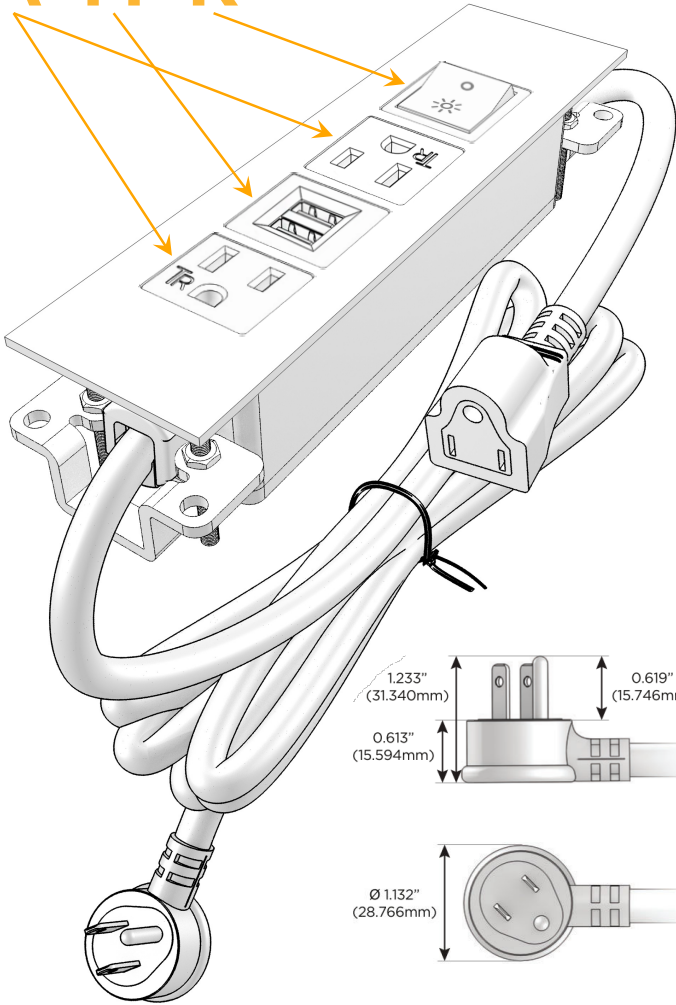

M-POWER-4T

AC POWER & DATA CONNECTIVITY SOLUTION

M-POWER-4TW-AMAR-BATP

Specs:

Modules/Ports:

- **A** Tamper Resistant AC Receptacle
- **M** Double USB-A (Fast Charging Ports - 18W)
- **R** Switched AC (Rocker Switch)

A M R

Distributed by

Mormax Company, Inc.

8 Westchester Plaza

Elmsford, NY 10523

914-699-0101

sales@mormax.com

mormax.com