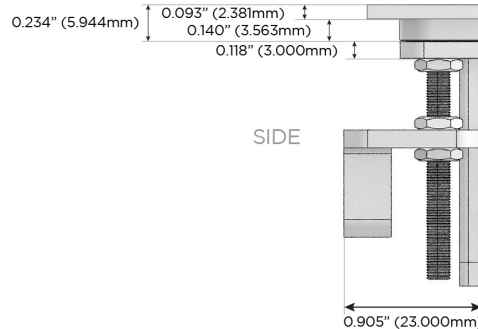

M-POWER-4T

AC POWER & DATA CONNECTIVITY SOLUTION

M-POWER-4TW-AMAR-BATP

Specs:

Modules/Ports:

- **A** Tamper Resistant AC Receptacle
- **M** Double USB-A (Fast Charging Ports - 18W)
- **R** Switched AC (Rocker Switch)

A M R

Distributed by

Mormax Company, Inc.

8 Westchester Plaza

Elmsford, NY 10523

914-699-0101

sales@mormax.com

mormax.com