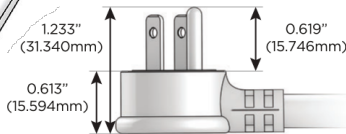

Plug:

Supplied with Low Profile Flat 45° Angle 120 VAC Plug

Optional Standard Straight 120 VAC Plug

Optional Straight 120 VAC Pass-through Plug

- CLEAN, COMPACT DESIGN
- STREAMLINED
- LOW PROFILE
- SIDE-EXITING CORDS
- PLUG & PLAY
- 6' AC CORD & PLUG (FLAT PLUG STANDARD)
- CUSTOMIZABLE CONFIGURATIONS AND FINISHES
- UL LISTED FOR MOUNTING IN FURNITURE
- 15A

M-POWER-4T

AC POWER & DATA CONNECTIVITY SOLUTION

M-POWER-4TW-AMAH-WATP

Specs:

Modules/Ports:

- A** Tamper Resistant AC Receptacle
- M** Double USB-A (Fast Charging Ports - 18W)
- H** HDMI

A M H

Distributed by