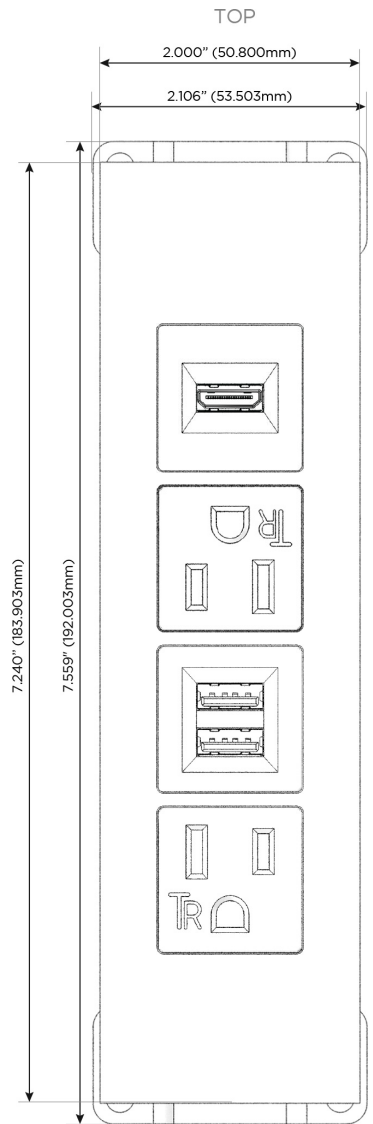

Trim Plate Finish: **WHITE (ABS)**

Custom Finishes Available

M-POWER-4TW-AMAH-WATP

Features:

Module/Port Options:

- A** Tamper Resistant AC Receptacle
- E** USB-A & USB-C (20W)
- M** Double USB-A (Fast Charging Ports - 18W)
- H** HDMI
- 6** CAT 6
- 12** RJ 12
- X** Switched AC
- Y** 3-Way Switch (Low Voltage)
- V** USB-C (45W High Speed Charging Port)
- S** USB-C (25W High Speed Charging Port)
- R** Switched AC (Rocker Switch)
- D** Dimmer Switch

Plug:

Supplied with Low Profile Flat 45° Angle 120 VAC Plug

Optional Standard Straight 120 VAC Plug

Optional Straight 120 VAC Pass-through Plug

- CLEAN, COMPACT DESIGN
- STREAMLINED
- LOW PROFILE
- SIDE-EXITING CORDS
- PLUG & PLAY
- 6' AC CORD & PLUG (FLAT PLUG STANDARD)
- CUSTOMIZABLE CONFIGURATIONS AND FINISHES
- UL LISTED FOR MOUNTING IN FURNITURE
- 15A

M-POWER-4T

AC POWER & DATA CONNECTIVITY SOLUTION

M-POWER-4TW-AMAH-WATP

Specs:

Modules/Ports:

- A** Tamper Resistant AC Receptacle
- M** Double USB-A (Fast Charging Ports - 18W)
- H** HDMI

A M H

Distributed by