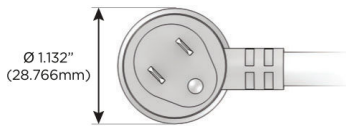

Trim Plate Finish: **WHITE (ABS)**

Custom Finishes Available

M-POWER-4TW-AMAH-WATP

Features:

Module/Port Options:

- A** Tamper Resistant AC Receptacle
- E** USB-A & USB-C (20W)
- M** Double USB-A (Fast Charging Ports - 18W)
- H** HDMI
- 6** CAT 6
- 12** RJ 12
- X** Switched AC
- Y** 3-Way Switch (Low Voltage)
- V** USB-C (45W High Speed Charging Port)
- S** USB-C (25W High Speed Charging Port)
- R** Switched AC (Rocker Switch)
- D** Dimmer Switch

Plug:

Supplied with Low Profile Flat 45° Angle 120 VAC Plug

Optional Standard Straight 120 VAC Plug

Optional Straight 120 VAC Pass-through Plug

- CLEAN, COMPACT DESIGN
- STREAMLINED
- LOW PROFILE
- SIDE-EXITING CORDS
- PLUG & PLAY
- 6' AC CORD & PLUG (FLAT PLUG STANDARD)
- CUSTOMIZABLE CONFIGURATIONS AND FINISHES
- UL LISTED FOR MOUNTING IN FURNITURE
- 15A

M-POWER-4T

AC POWER & DATA CONNECTIVITY SOLUTION

M-POWER-4TW-AMAH-WATP

Specs:

Modules/Ports:

- A** Tamper Resistant AC Receptacle
- M** Double USB-A (Fast Charging Ports - 18W)
- H** HDMI

A M H

Distributed by