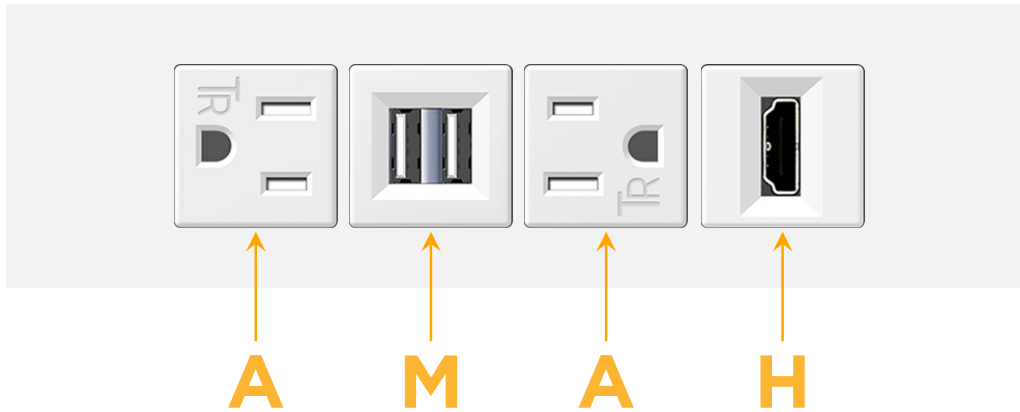

Trim Plate Finish: **WHITE (ABS)**

Custom Finishes Available

M-POWER-4TW-AMAH-WATP

Features:

Module/Port Options:

- A** Tamper Resistant AC Receptacle
- E** USB-A & USB-C (20W)
- M** Double USB-A (Fast Charging Ports - 18W)
- H** HDMI
- 6** CAT 6
- 12** RJ 12
- X** Switched AC
- Y** 3-Way Switch (Low Voltage)
- V** USB-C (45W High Speed Charging Port)
- S** USB-C (25W High Speed Charging Port)
- R** Switched AC (Rocker Switch)
- D** Dimmer Switch

Plug:

Supplied with Low Profile Flat 45° Angle 120 VAC Plug

Optional Standard Straight 120 VAC Plug

Optional Straight 120 VAC Pass-through Plug

- CLEAN, COMPACT DESIGN
- STREAMLINED
- LOW PROFILE
- SIDE-EXITING CORDS
- PLUG & PLAY
- 6' AC CORD & PLUG (FLAT PLUG STANDARD)
- CUSTOMIZABLE CONFIGURATIONS AND FINISHES
- UL LISTED FOR MOUNTING IN FURNITURE
- 15A

M-POWER-4T

AC POWER & DATA CONNECTIVITY SOLUTION

M-POWER-4TW-AMAH-WATP

Specs:

Modules/Ports:

- A** Tamper Resistant AC Receptacle
- M** Double USB-A (Fast Charging Ports - 18W)
- H** HDMI

A M H

Distributed by