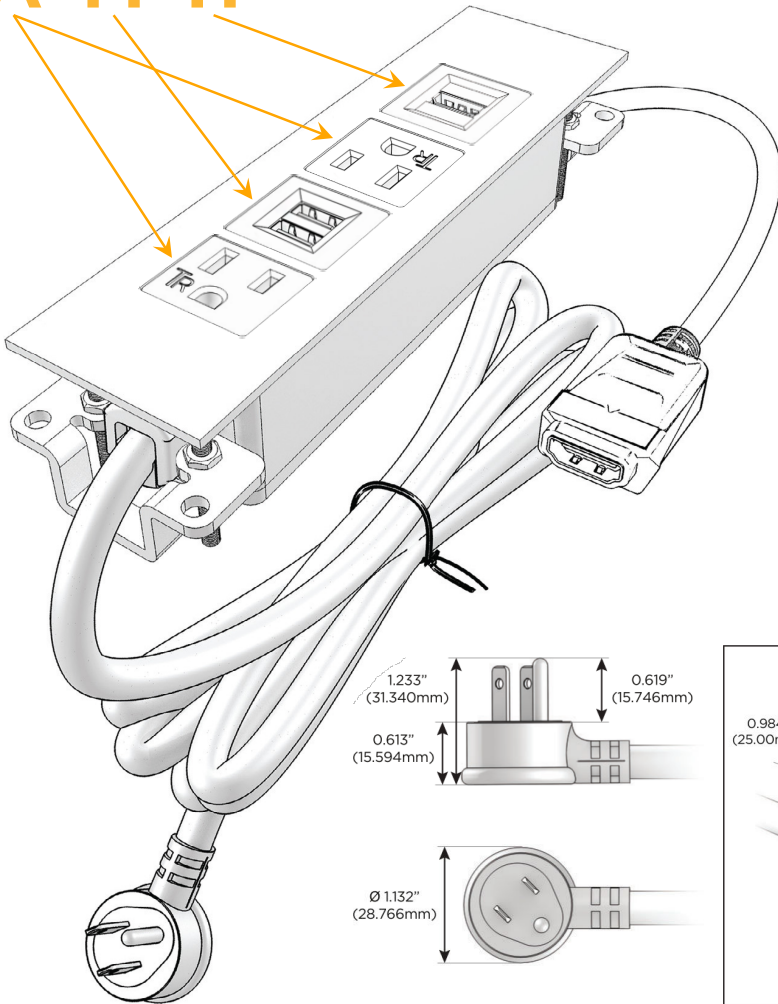

Trim Plate Finish: **WHITE (ABS)**

Custom Finishes Available

M-POWER-4TW-AMAH-WATP

Features:

Module/Port Options:

- A** Tamper Resistant AC Receptacle
- E** USB-A & USB-C (20W)
- M** Double USB-A (Fast Charging Ports - 18W)
- H** HDMI
- 6** CAT 6
- 12** RJ 12
- X** Switched AC
- Y** 3-Way Switch (Low Voltage)
- V** USB-C (45W High Speed Charging Port)
- S** USB-C (25W High Speed Charging Port)
- R** Switched AC (Rocker Switch)
- D** Dimmer Switch

Plug:

Supplied with Low Profile Flat 45° Angle 120 VAC Plug

Optional Standard Straight 120 VAC Plug

Optional Straight 120 VAC Pass-through Plug

- CLEAN, COMPACT DESIGN
- STREAMLINED
- LOW PROFILE
- SIDE-EXITING CORDS
- PLUG & PLAY
- 6' AC CORD & PLUG (FLAT PLUG STANDARD)
- CUSTOMIZABLE CONFIGURATIONS AND FINISHES
- UL LISTED FOR MOUNTING IN FURNITURE
- 15A

M-POWER-4T

AC POWER & DATA CONNECTIVITY SOLUTION

M-POWER-4TW-AMAH-WATP

Specs:

Modules/Ports:

- A** Tamper Resistant AC Receptacle
- M** Double USB-A (Fast Charging Ports - 18W)
- H** HDMI

A M H

Distributed by