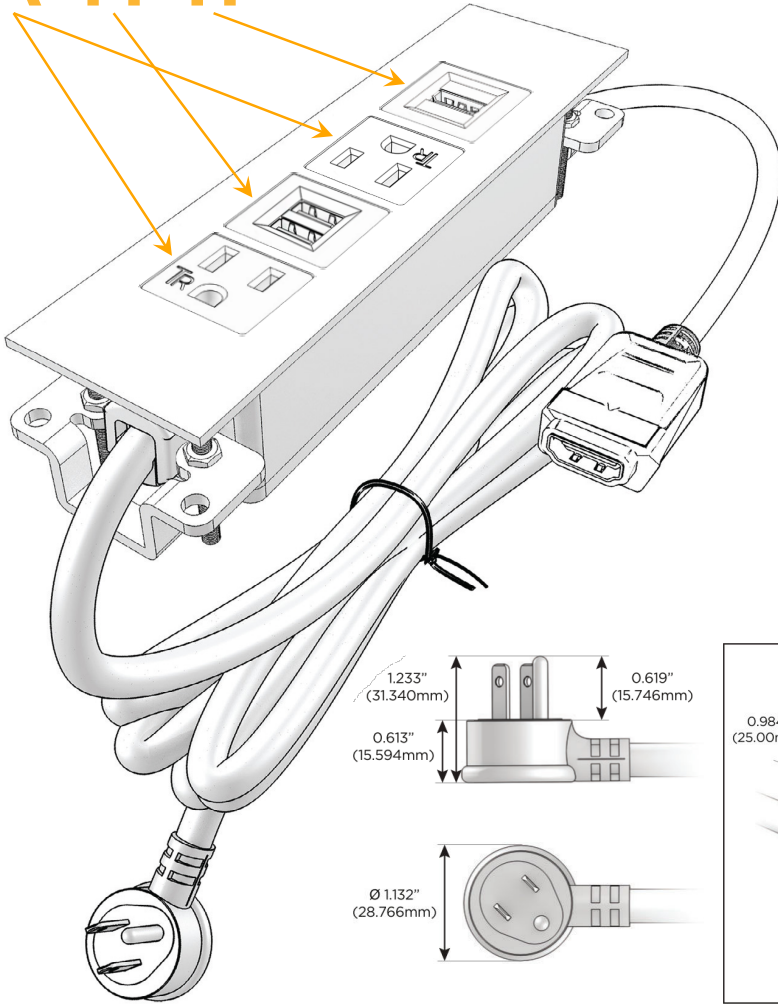

M-POWER-4T

AC POWER & DATA CONNECTIVITY SOLUTION

M-POWER-4TW-AMAH-SS8TP

Specs:

Modules/Ports:

- **A** Tamper Resistant AC Receptacle
- **M** Double USB-A (Fast Charging Ports - 18W)
- **H** HDMI

A M H

Distributed by

Mormax Company, Inc.

8 Westchester Plaza

Elmsford, NY 10523

914-699-0101

sales@mormax.com

mormax.com