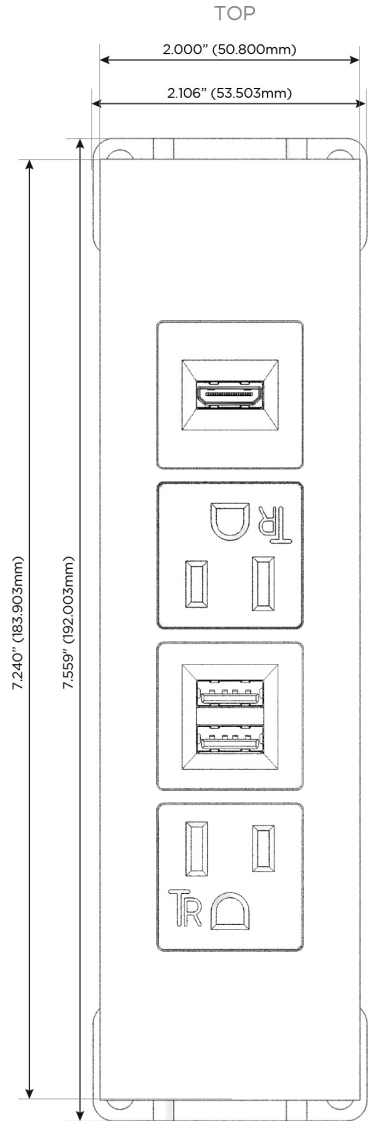

M-POWER-4T

AC POWER & DATA CONNECTIVITY SOLUTION

M-POWER-4TW-AMAH-SS8TP

Specs:

Modules/Ports:

- **A** Tamper Resistant AC Receptacle
- **M** Double USB-A (Fast Charging Ports - 18W)
- **H** HDMI

A M H

Distributed by

Mormax Company, Inc.

8 Westchester Plaza

Elmsford, NY 10523

914-699-0101

sales@mormax.com

mormax.com