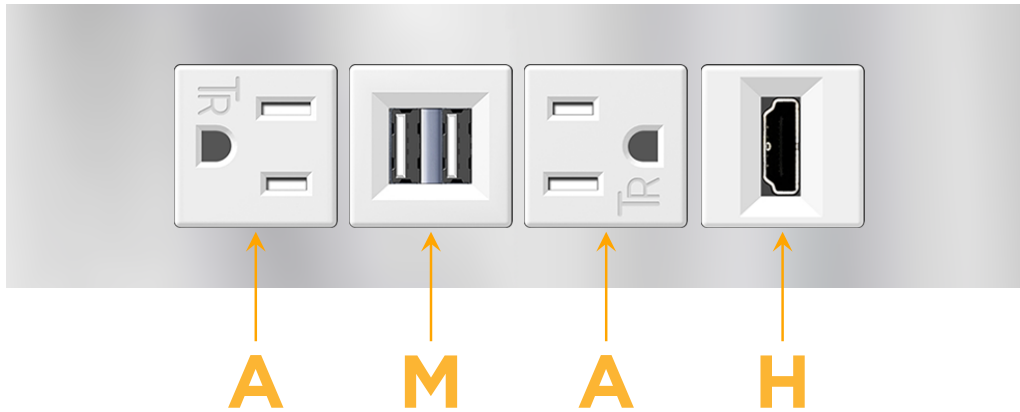

M-POWER-4T

AC POWER & DATA CONNECTIVITY SOLUTION

M-POWER-4TW-AMAH-SS8TP

Distributed by

Mormax Company, Inc.

8 Westchester Plaza

Elmsford, NY 10523

914-699-0101

sales@mormax.com

mormax.com

Metro Light & Power's line of power & data solutions offers sophisticated design elements combined with greater ease of installation. Streamlined and low-profile, enhanced by side-exiting cords, our outlets advance the industry with their cutting edge look and feel. We believe flexibility is key, and we provide a variety of mounting options, including the ability to mount in limited spaces. Our outlets are available in many finishes and configurations, in addition to a custom color and finish capability for our clients.

Trim Plate Finish: **STAINLESS STEEL MIRROR FINISH**

Custom Finishes Available

M-POWER-4TW-AMAH-SS8TP

Features:

Module/Port Options:

- **A** Tamper Resistant AC Receptacle
- **E** USB-A & USB-C (20W)
- **M** Double USB-A (Fast Charging Ports - 18W)
- **H** HDMI
- **6** CAT 6
- **12** RJ 12
- **X** Switched AC
- **Y** 3-Way Switch (Low Voltage)
- **V** USB-C (45W High Speed Charging Port)
- **S** USB-C (25W High Speed Charging Port)
- **R** Switched AC (Rocker Switch)
- **D** Dimmer Switch

Plug:

Supplied with Low Profile Flat 45° Angle 120 VAC Plug

Optional Standard Straight 120 VAC Plug

Optional Straight 120 VAC Pass-through Plug

- CLEAN, COMPACT DESIGN
- STREAMLINED
- LOW PROFILE
- SIDE-EXITING CORDS
- PLUG & PLAY
- 6' AC CORD & PLUG (FLAT PLUG STANDARD)
- CUSTOMIZABLE CONFIGURATIONS AND FINISHES
- UL LISTED FOR MOUNTING IN FURNITURE
- 15A