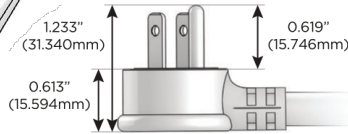

M-POWER-4T

AC POWER & DATA CONNECTIVITY SOLUTION

M-POWER-4TW-AMAH-SS8TP

Specs:

Modules/Ports:

- **A** Tamper Resistant AC Receptacle
- **M** Double USB-A (Fast Charging Ports - 18W)
- **H** HDMI

A M H