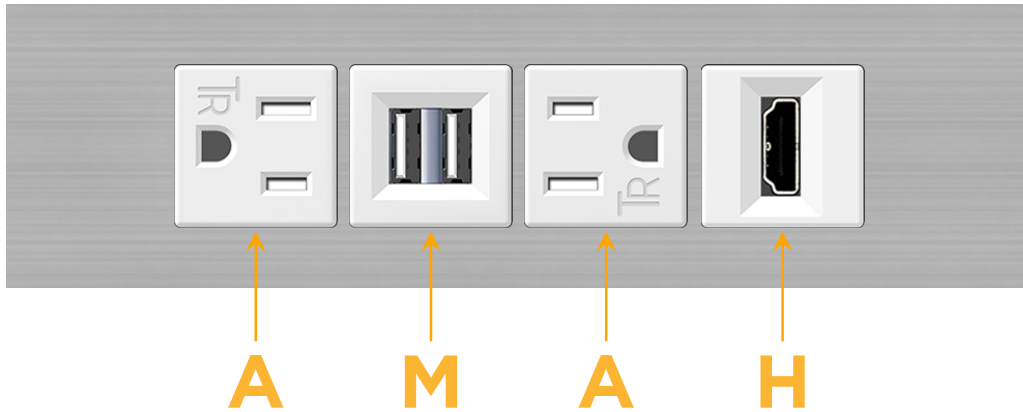

Trim Plate Finish: **BRUSHED STAINLESS (ABS)**

Custom Finishes Available

M-POWER-4TW-AMAH-SS4ATP

Features:

Module/Port Options:

- A** Tamper Resistant AC Receptacle
- E** USB-A & USB-C (20W)
- M** Double USB-A (Fast Charging Ports - 18W)
- H** HDMI
- 6** CAT 6
- 12** RJ 12
- X** Switched AC
- Y** 3-Way Switch (Low Voltage)
- V** USB-C (45W High Speed Charging Port)
- S** USB-C (25W High Speed Charging Port)
- R** Switched AC (Rocker Switch)
- D** Dimmer Switch

Plug:

Supplied with Low Profile Flat 45° Angle 120 VAC Plug

Optional Standard Straight 120 VAC Plug

Optional Straight 120 VAC Pass-through Plug

- CLEAN, COMPACT DESIGN
- STREAMLINED
- LOW PROFILE
- SIDE-EXITING CORDS
- PLUG & PLAY
- 6' AC CORD & PLUG (FLAT PLUG STANDARD)
- CUSTOMIZABLE CONFIGURATIONS AND FINISHES
- UL LISTED FOR MOUNTING IN FURNITURE
- 15A

M-POWER-4T

AC POWER & DATA CONNECTIVITY SOLUTION

M-POWER-4TW-AMAH-SS4ATP

Specs:

Modules/Ports:

- A** Tamper Resistant AC Receptacle
- M** Double USB-A (Fast Charging Ports - 18W)
- H** HDMI

A M H

Distributed by