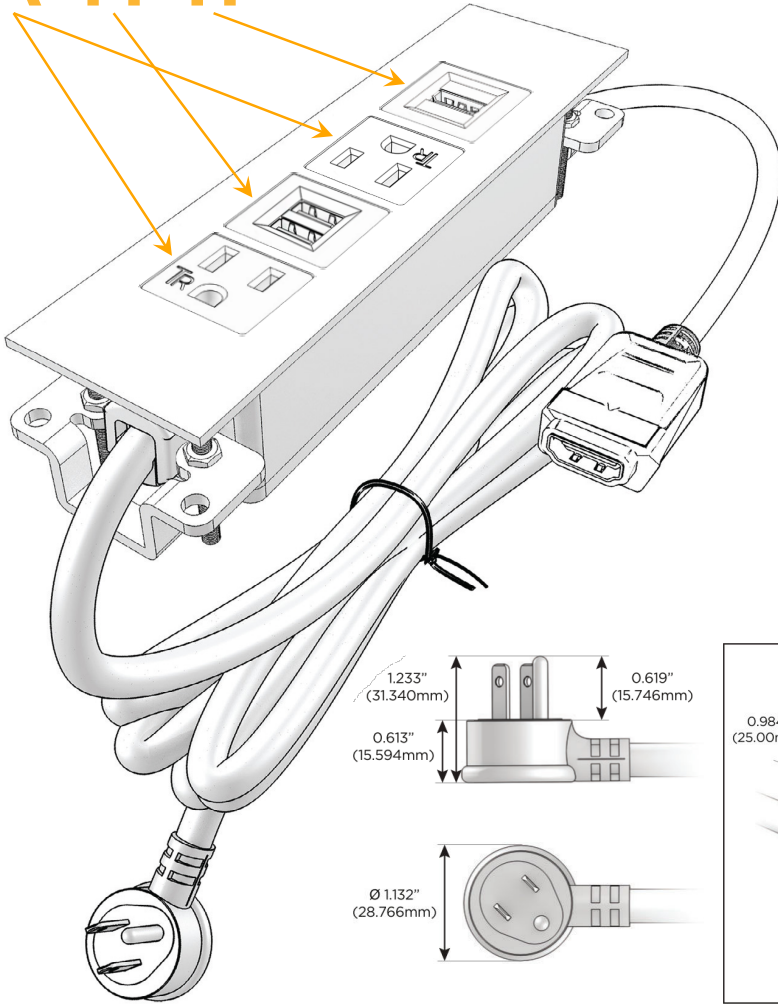

Trim Plate Finish: **BRUSHED STAINLESS (ABS)**

Custom Finishes Available

M-POWER-4TW-AMAH-SS4ATP

Features:

Module/Port Options:

- A** Tamper Resistant AC Receptacle
- E** USB-A & USB-C (20W)
- M** Double USB-A (Fast Charging Ports - 18W)
- H** HDMI
- 6** CAT 6
- 12** RJ 12
- X** Switched AC
- Y** 3-Way Switch (Low Voltage)
- V** USB-C (45W High Speed Charging Port)
- S** USB-C (25W High Speed Charging Port)
- R** Switched AC (Rocker Switch)
- D** Dimmer Switch

Plug:

Supplied with Low Profile Flat 45° Angle 120 VAC Plug

Optional Standard Straight 120 VAC Plug

Optional Straight 120 VAC Pass-through Plug

- CLEAN, COMPACT DESIGN
- STREAMLINED
- LOW PROFILE
- SIDE-EXITING CORDS
- PLUG & PLAY
- 6' AC CORD & PLUG (FLAT PLUG STANDARD)
- CUSTOMIZABLE CONFIGURATIONS AND FINISHES
- UL LISTED FOR MOUNTING IN FURNITURE
- 15A

M-POWER-4T

AC POWER & DATA CONNECTIVITY SOLUTION

M-POWER-4TW-AMAH-SS4ATP

Specs:

Modules/Ports:

- A** Tamper Resistant AC Receptacle
- M** Double USB-A (Fast Charging Ports - 18W)
- H** HDMI

A M H

Distributed by