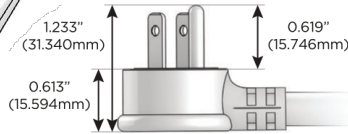

M-POWER-4T

AC POWER & DATA CONNECTIVITY SOLUTION

M-POWER-4TW-AMAH-SS4ATP

Specs:

Modules/Ports:

- A** Tamper Resistant AC Receptacle
- M** Double USB-A (Fast Charging Ports - 18W)
- H** HDMI

A M H

Distributed by