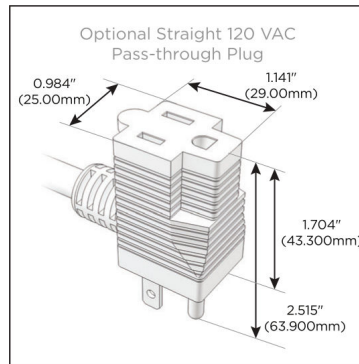

Plug:

Supplied with Low Profile Flat 45° Angle 120 VAC Plug

Optional Standard Straight 120 VAC Plug

Optional Straight 120 VAC Pass-through Plug

- CLEAN, COMPACT DESIGN
- STREAMLINED
- LOW PROFILE
- SIDE-EXITING CORDS
- PLUG & PLAY
- 6' AC CORD & PLUG (FLAT PLUG STANDARD)
- CUSTOMIZABLE CONFIGURATIONS AND FINISHES
- UL LISTED FOR MOUNTING IN FURNITURE
- 15A

M-POWER-4T

AC POWER & DATA CONNECTIVITY SOLUTION

M-POWER-4TW-AMAH-SATP

Specs:

Modules/Ports:

- A** Tamper Resistant AC Receptacle
- M** Double USB-A (Fast Charging Ports - 18W)
- H** HDMI

A M H

Distributed by