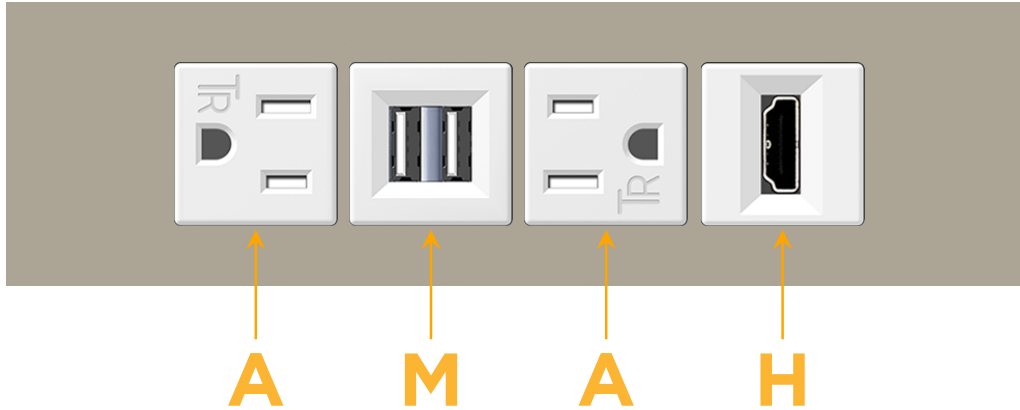

Trim Plate Finish: **SATIN NICKEL (ABS)**

Custom Finishes Available

M-POWER-4TW-AMAH-SATP

Features:

Module/Port Options:

- A** Tamper Resistant AC Receptacle
- E** USB-A & USB-C (20W)
- M** Double USB-A (Fast Charging Ports - 18W)
- H** HDMI
- 6** CAT 6
- 12** RJ 12
- X** Switched AC
- Y** 3-Way Switch (Low Voltage)
- V** USB-C (45W High Speed Charging Port)
- S** USB-C (25W High Speed Charging Port)
- R** Switched AC (Rocker Switch)
- D** Dimmer Switch

Plug:

Supplied with Low Profile Flat 45° Angle 120 VAC Plug

Optional Standard Straight 120 VAC Plug

Optional Straight 120 VAC Pass-through Plug

- CLEAN, COMPACT DESIGN
- STREAMLINED
- LOW PROFILE
- SIDE-EXITING CORDS
- PLUG & PLAY
- 6' AC CORD & PLUG (FLAT PLUG STANDARD)
- CUSTOMIZABLE CONFIGURATIONS AND FINISHES
- UL LISTED FOR MOUNTING IN FURNITURE
- 15A

M-POWER-4T

AC POWER & DATA CONNECTIVITY SOLUTION

M-POWER-4TW-AMAH-SATP

Specs:

Modules/Ports:

- A** Tamper Resistant AC Receptacle
- M** Double USB-A (Fast Charging Ports - 18W)
- H** HDMI

A M H

Distributed by