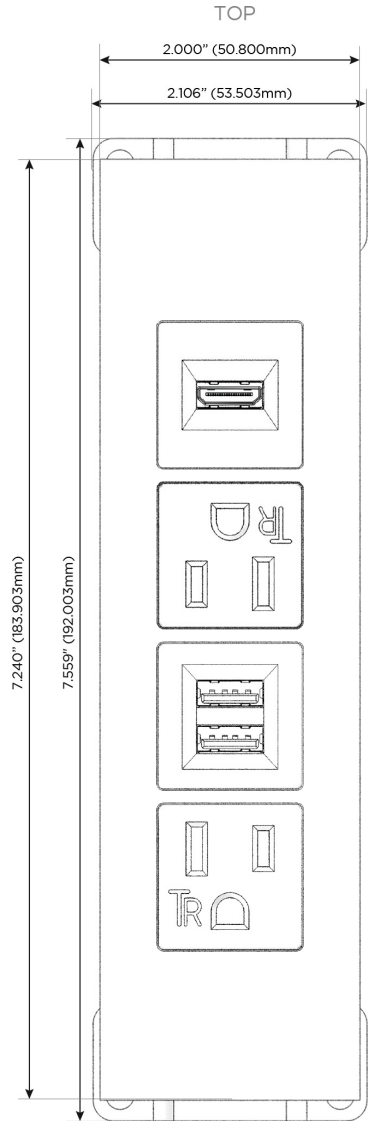

Trim Plate Finish: **SATIN NICKEL (ABS)**

Custom Finishes Available

M-POWER-4TW-AMAH-SATP

Features:

Module/Port Options:

- A** Tamper Resistant AC Receptacle
- E** USB-A & USB-C (20W)
- M** Double USB-A (Fast Charging Ports - 18W)
- H** HDMI
- 6** CAT 6
- 12** RJ 12
- X** Switched AC
- Y** 3-Way Switch (Low Voltage)
- V** USB-C (45W High Speed Charging Port)
- S** USB-C (25W High Speed Charging Port)
- R** Switched AC (Rocker Switch)
- D** Dimmer Switch

Plug:

Supplied with Low Profile Flat 45° Angle 120 VAC Plug

Optional Standard Straight 120 VAC Plug

Optional Straight 120 VAC Pass-through Plug

- CLEAN, COMPACT DESIGN
- STREAMLINED
- LOW PROFILE
- SIDE-EXITING CORDS
- PLUG & PLAY
- 6' AC CORD & PLUG (FLAT PLUG STANDARD)
- CUSTOMIZABLE CONFIGURATIONS AND FINISHES
- UL LISTED FOR MOUNTING IN FURNITURE
- 15A

M-POWER-4T

AC POWER & DATA CONNECTIVITY SOLUTION

M-POWER-4TW-AMAH-SATP

Specs:

Modules/Ports:

- A** Tamper Resistant AC Receptacle
- M** Double USB-A (Fast Charging Ports - 18W)
- H** HDMI

A M H

Distributed by