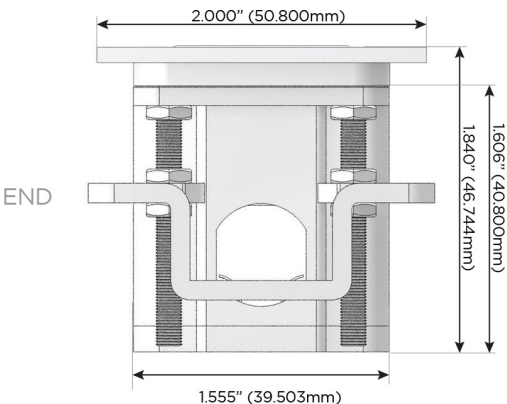

Plug:

Supplied with Low Profile Flat 45° Angle 120 VAC Plug

Optional Standard Straight 120 VAC Plug

Optional Straight 120 VAC Pass-through Plug

- CLEAN, COMPACT DESIGN
- STREAMLINED
- LOW PROFILE
- SIDE-EXITING CORDS
- PLUG & PLAY
- 6' AC CORD & PLUG (FLAT PLUG STANDARD)
- CUSTOMIZABLE CONFIGURATIONS AND FINISHES
- UL LISTED FOR MOUNTING IN FURNITURE
- 15A

M-POWER-4T

AC POWER & DATA CONNECTIVITY SOLUTION

M-POWER-4TW-AMAH-SATP

Specs:

Modules/Ports:

- A** Tamper Resistant AC Receptacle
- M** Double USB-A (Fast Charging Ports - 18W)
- H** HDMI

A M H

Distributed by