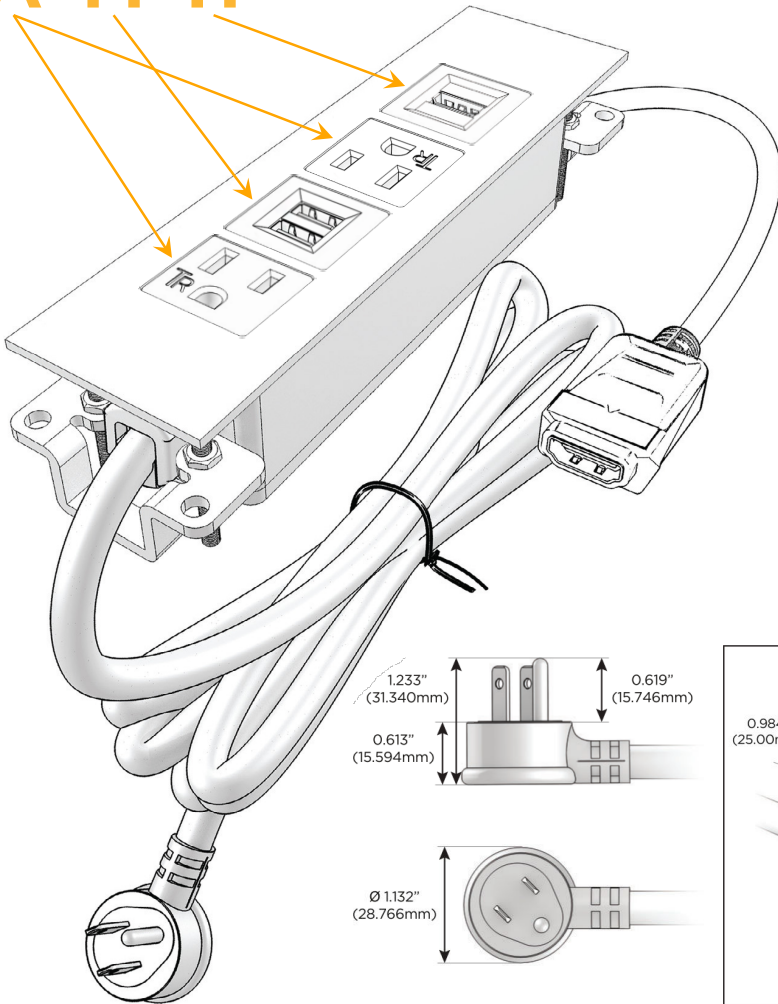

Trim Plate Finish: **SATIN NICKEL (ABS)**

Custom Finishes Available

M-POWER-4TW-AMAH-SATP

Features:

Module/Port Options:

- A** Tamper Resistant AC Receptacle
- E** USB-A & USB-C (20W)
- M** Double USB-A (Fast Charging Ports - 18W)
- H** HDMI
- 6** CAT 6
- 12** RJ 12
- X** Switched AC
- Y** 3-Way Switch (Low Voltage)
- V** USB-C (45W High Speed Charging Port)
- S** USB-C (25W High Speed Charging Port)
- R** Switched AC (Rocker Switch)
- D** Dimmer Switch

Plug:

Supplied with Low Profile Flat 45° Angle 120 VAC Plug

Optional Standard Straight 120 VAC Plug

Optional Straight 120 VAC Pass-through Plug

- CLEAN, COMPACT DESIGN
- STREAMLINED
- LOW PROFILE
- SIDE-EXITING CORDS
- PLUG & PLAY
- 6' AC CORD & PLUG (FLAT PLUG STANDARD)
- CUSTOMIZABLE CONFIGURATIONS AND FINISHES
- UL LISTED FOR MOUNTING IN FURNITURE
- 15A

M-POWER-4T

AC POWER & DATA CONNECTIVITY SOLUTION

M-POWER-4TW-AMAH-SATP

Specs:

Modules/Ports:

- A** Tamper Resistant AC Receptacle
- M** Double USB-A (Fast Charging Ports - 18W)
- H** HDMI

A M H

Distributed by