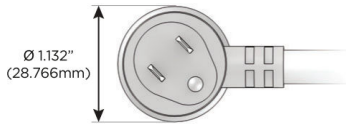

Plug:

Supplied with Low Profile Flat 45° Angle 120 VAC Plug

Optional Standard Straight 120 VAC Plug

Optional Straight 120 VAC Pass-through Plug

- CLEAN, COMPACT DESIGN
- STREAMLINED
- LOW PROFILE
- SIDE-EXITING CORDS
- PLUG & PLAY
- 6' AC CORD & PLUG (FLAT PLUG STANDARD)
- CUSTOMIZABLE CONFIGURATIONS AND FINISHES
- UL LISTED FOR MOUNTING IN FURNITURE
- 15A

M-POWER-4T

AC POWER & DATA CONNECTIVITY SOLUTION

M-POWER-4TW-AMAH-SATP

Specs:

Modules/Ports:

- A** Tamper Resistant AC Receptacle
- M** Double USB-A (Fast Charging Ports - 18W)
- H** HDMI

A M H

Distributed by