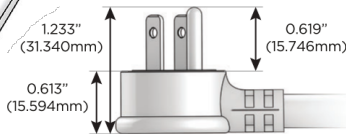

Plug:

Supplied with Low Profile Flat 45° Angle 120 VAC Plug

Optional Standard Straight 120 VAC Plug

Optional Straight 120 VAC Pass-through Plug

- CLEAN, COMPACT DESIGN
- STREAMLINED
- LOW PROFILE
- SIDE-EXITING CORDS
- PLUG & PLAY
- 6' AC CORD & PLUG (FLAT PLUG STANDARD)
- CUSTOMIZABLE CONFIGURATIONS AND FINISHES
- UL LISTED FOR MOUNTING IN FURNITURE
- 15A

M-POWER-4T

AC POWER & DATA CONNECTIVITY SOLUTION

M-POWER-4TW-AMAH-SATP

Specs:

Modules/Ports:

- A** Tamper Resistant AC Receptacle
- M** Double USB-A (Fast Charging Ports - 18W)
- H** HDMI

A M H

Distributed by