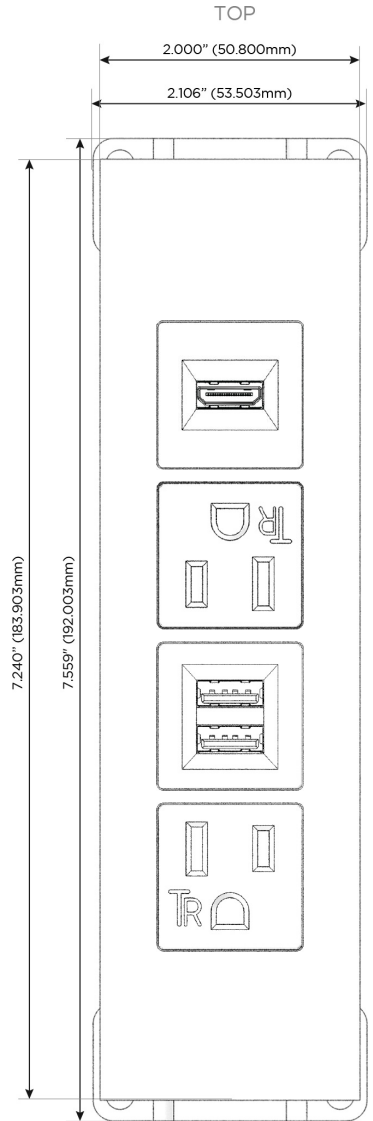

Trim Plate Finish: **GUNMETAL (ABS)**

Custom Finishes Available

M-POWER-4TW-AMAH-S3ATP

Features:

Module/Port Options:

- A** Tamper Resistant AC Receptacle
- E** USB-A & USB-C (20W)
- M** Double USB-A (Fast Charging Ports - 18W)
- H** HDMI
- 6** CAT 6
- 12** RJ 12
- X** Switched AC
- Y** 3-Way Switch (Low Voltage)
- V** USB-C (45W High Speed Charging Port)
- S** USB-C (25W High Speed Charging Port)
- R** Switched AC (Rocker Switch)
- D** Dimmer Switch

Plug:

Supplied with Low Profile Flat 45° Angle 120 VAC Plug

Optional Standard Straight 120 VAC Plug

Optional Straight 120 VAC Pass-through Plug

- CLEAN, COMPACT DESIGN
- STREAMLINED
- LOW PROFILE
- SIDE-EXITING CORDS
- PLUG & PLAY
- 6' AC CORD & PLUG (FLAT PLUG STANDARD)
- CUSTOMIZABLE CONFIGURATIONS AND FINISHES
- UL LISTED FOR MOUNTING IN FURNITURE
- 15A

M-POWER-4T

AC POWER & DATA CONNECTIVITY SOLUTION

M-POWER-4TW-AMAH-S3ATP

Specs:

Modules/Ports:

- A** Tamper Resistant AC Receptacle
- M** Double USB-A (Fast Charging Ports - 18W)
- H** HDMI

A M H

Distributed by