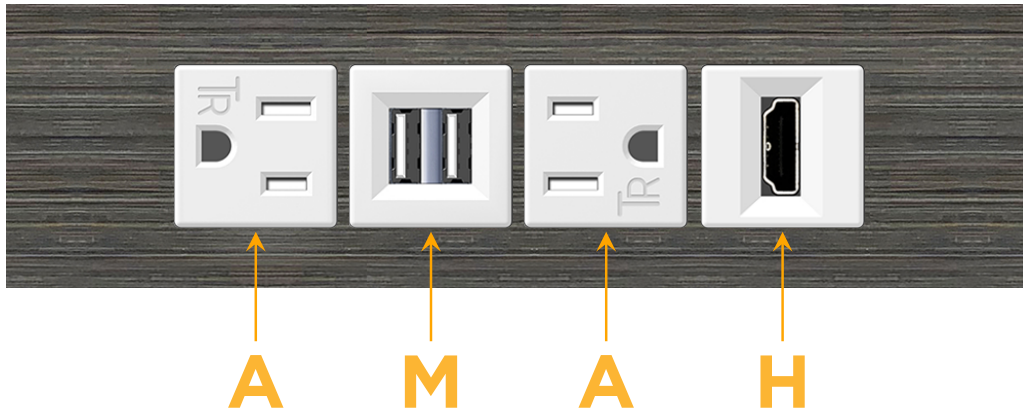

Trim Plate Finish: **GUNMETAL (ABS)**

Custom Finishes Available

M-POWER-4TW-AMAH-S3ATP

Features:

Module/Port Options:

- A** Tamper Resistant AC Receptacle
- E** USB-A & USB-C (20W)
- M** Double USB-A (Fast Charging Ports - 18W)
- H** HDMI
- 6** CAT 6
- 12** RJ 12
- X** Switched AC
- Y** 3-Way Switch (Low Voltage)
- V** USB-C (45W High Speed Charging Port)
- S** USB-C (25W High Speed Charging Port)
- R** Switched AC (Rocker Switch)
- D** Dimmer Switch

Plug:

Supplied with Low Profile Flat 45° Angle 120 VAC Plug

Optional Standard Straight 120 VAC Plug

Optional Straight 120 VAC Pass-through Plug

- CLEAN, COMPACT DESIGN
- STREAMLINED
- LOW PROFILE
- SIDE-EXITING CORDS
- PLUG & PLAY
- 6' AC CORD & PLUG (FLAT PLUG STANDARD)
- CUSTOMIZABLE CONFIGURATIONS AND FINISHES
- UL LISTED FOR MOUNTING IN FURNITURE
- 15A

M-POWER-4T

AC POWER & DATA CONNECTIVITY SOLUTION

M-POWER-4TW-AMAH-S3ATP

Specs:

Modules/Ports:

- A** Tamper Resistant AC Receptacle
- M** Double USB-A (Fast Charging Ports - 18W)
- H** HDMI

A M H

Distributed by