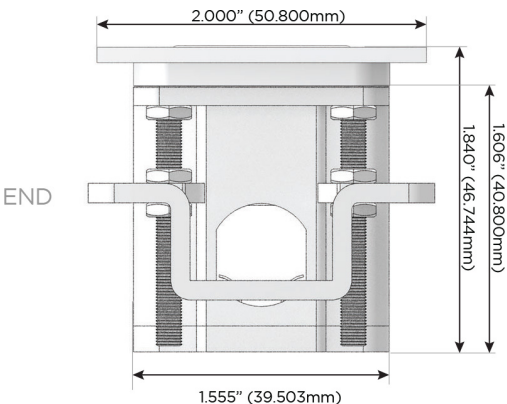

Trim Plate Finish: **GUNMETAL (ABS)**

Custom Finishes Available

M-POWER-4TW-AMAH-S3ATP

Features:

Module/Port Options:

- A** Tamper Resistant AC Receptacle
- E** USB-A & USB-C (20W)
- M** Double USB-A (Fast Charging Ports - 18W)
- H** HDMI
- 6** CAT 6
- 12** RJ 12
- X** Switched AC
- Y** 3-Way Switch (Low Voltage)
- V** USB-C (45W High Speed Charging Port)
- S** USB-C (25W High Speed Charging Port)
- R** Switched AC (Rocker Switch)
- D** Dimmer Switch

Plug:

Supplied with Low Profile Flat 45° Angle 120 VAC Plug

Optional Standard Straight 120 VAC Plug

Optional Straight 120 VAC Pass-through Plug

- CLEAN, COMPACT DESIGN
- STREAMLINED
- LOW PROFILE
- SIDE-EXITING CORDS
- PLUG & PLAY
- 6' AC CORD & PLUG (FLAT PLUG STANDARD)
- CUSTOMIZABLE CONFIGURATIONS AND FINISHES
- UL LISTED FOR MOUNTING IN FURNITURE
- 15A

M-POWER-4T

AC POWER & DATA CONNECTIVITY SOLUTION

M-POWER-4TW-AMAH-S3ATP

Specs:

Modules/Ports:

- A** Tamper Resistant AC Receptacle
- M** Double USB-A (Fast Charging Ports - 18W)
- H** HDMI

A M H

Distributed by