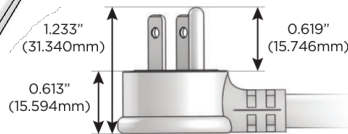

Plug:

Supplied with Low Profile Flat 45° Angle 120 VAC Plug

Optional Standard Straight 120 VAC Plug

Optional Straight 120 VAC Pass-through Plug

- CLEAN, COMPACT DESIGN
- STREAMLINED
- LOW PROFILE
- SIDE-EXITING CORDS
- PLUG & PLAY
- 6' AC CORD & PLUG (FLAT PLUG STANDARD)
- CUSTOMIZABLE CONFIGURATIONS AND FINISHES
- UL LISTED FOR MOUNTING IN FURNITURE
- 15A

M-POWER-4T

AC POWER & DATA CONNECTIVITY SOLUTION

M-POWER-4TW-AMAH-S3ATP

Specs:

Modules/Ports:

- A** Tamper Resistant AC Receptacle
- M** Double USB-A (Fast Charging Ports - 18W)
- H** HDMI

A M H

Distributed by