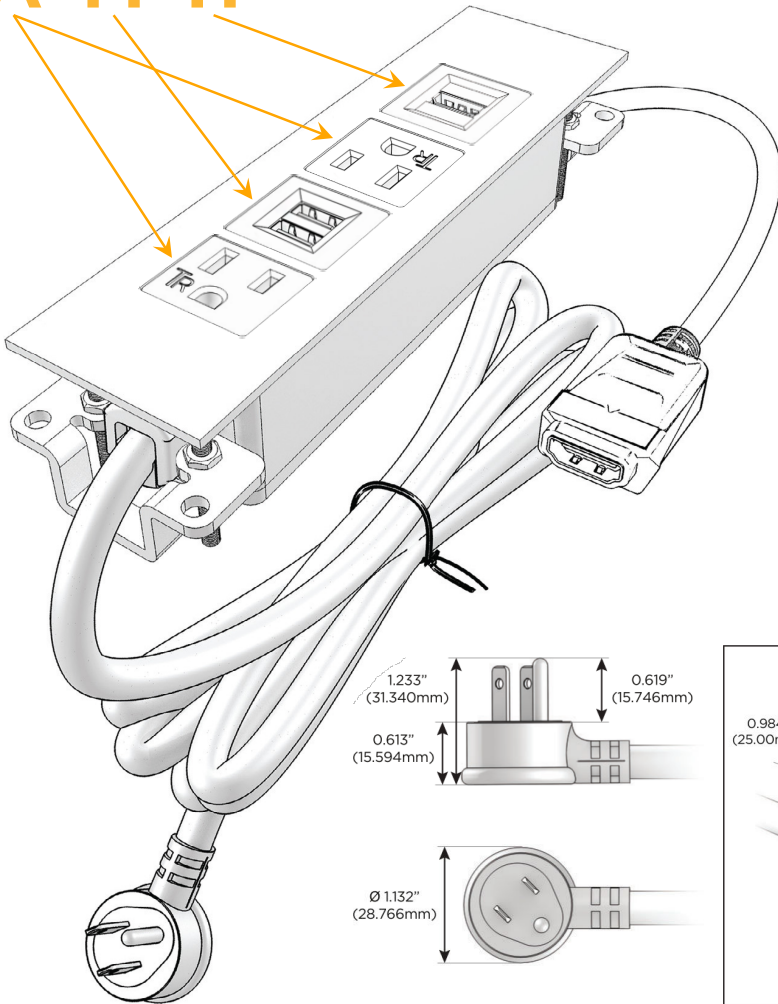

Trim Plate Finish: **GUNMETAL (ABS)**

Custom Finishes Available

M-POWER-4TW-AMAH-S3ATP

Features:

Module/Port Options:

- A** Tamper Resistant AC Receptacle
- E** USB-A & USB-C (20W)
- M** Double USB-A (Fast Charging Ports - 18W)
- H** HDMI
- 6** CAT 6
- 12** RJ 12
- X** Switched AC
- Y** 3-Way Switch (Low Voltage)
- V** USB-C (45W High Speed Charging Port)
- S** USB-C (25W High Speed Charging Port)
- R** Switched AC (Rocker Switch)
- D** Dimmer Switch

Plug:

Supplied with Low Profile Flat 45° Angle 120 VAC Plug

Optional Standard Straight 120 VAC Plug

Optional Straight 120 VAC Pass-through Plug

- CLEAN, COMPACT DESIGN
- STREAMLINED
- LOW PROFILE
- SIDE-EXITING CORDS
- PLUG & PLAY
- 6' AC CORD & PLUG (FLAT PLUG STANDARD)
- CUSTOMIZABLE CONFIGURATIONS AND FINISHES
- UL LISTED FOR MOUNTING IN FURNITURE
- 15A

M-POWER-4T

AC POWER & DATA CONNECTIVITY SOLUTION

M-POWER-4TW-AMAH-S3ATP

Specs:

Modules/Ports:

- A** Tamper Resistant AC Receptacle
- M** Double USB-A (Fast Charging Ports - 18W)
- H** HDMI

A M H

Distributed by