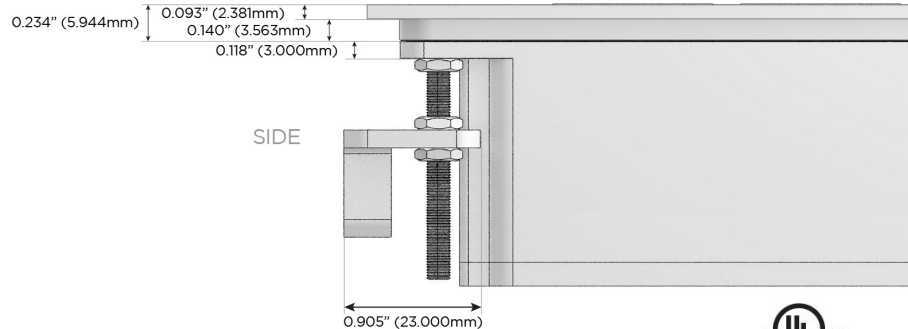

M-POWER-4T

AC POWER & DATA CONNECTIVITY SOLUTION

M-POWER-4TW-AMAH-S3ATP

Specs:

Modules/Ports:

- A** Tamper Resistant AC Receptacle
- M** Double USB-A (Fast Charging Ports - 18W)
- H** HDMI

A M H

Distributed by