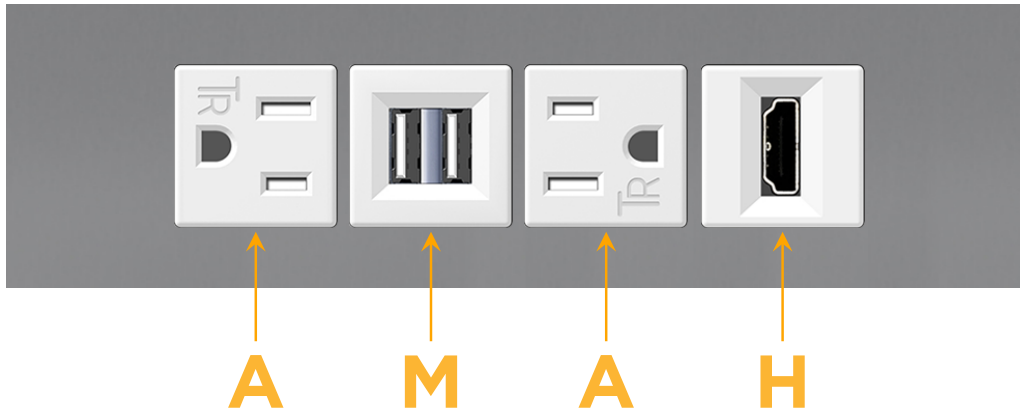

Trim Plate Finish: **MAGNESIUM (ABS)**

Custom Finishes Available

M-POWER-4TW-AMAH-MATP

Features:

**Module/Port Options:**

- A** Tamper Resistant AC Receptacle
- E** USB-A & USB-C (20W)
- M** Double USB-A (Fast Charging Ports - 18W)
- H** HDMI
- 6** CAT 6
- 12** RJ 12
- X** Switched AC
- Y** 3-Way Switch (Low Voltage)
- V** USB-C (45W High Speed Charging Port)
- S** USB-C (25W High Speed Charging Port)
- R** Switched AC (Rocker Switch)
- D** Dimmer Switch

**Plug:**

Supplied with Low Profile Flat 45° Angle 120 VAC Plug

Optional Standard Straight 120 VAC Plug

Optional Straight 120 VAC Pass-through Plug

- CLEAN, COMPACT DESIGN
- STREAMLINED
- LOW PROFILE
- SIDE-EXITING CORDS
- PLUG & PLAY
- 6' AC CORD & PLUG (FLAT PLUG STANDARD)
- CUSTOMIZABLE CONFIGURATIONS AND FINISHES
- UL LISTED FOR MOUNTING IN FURNITURE
- 15A

### Modules/Ports:

- A** Tamper Resistant AC Receptacle
- M** Double USB-A (Fast Charging Ports - 18W)
- H** HDMI