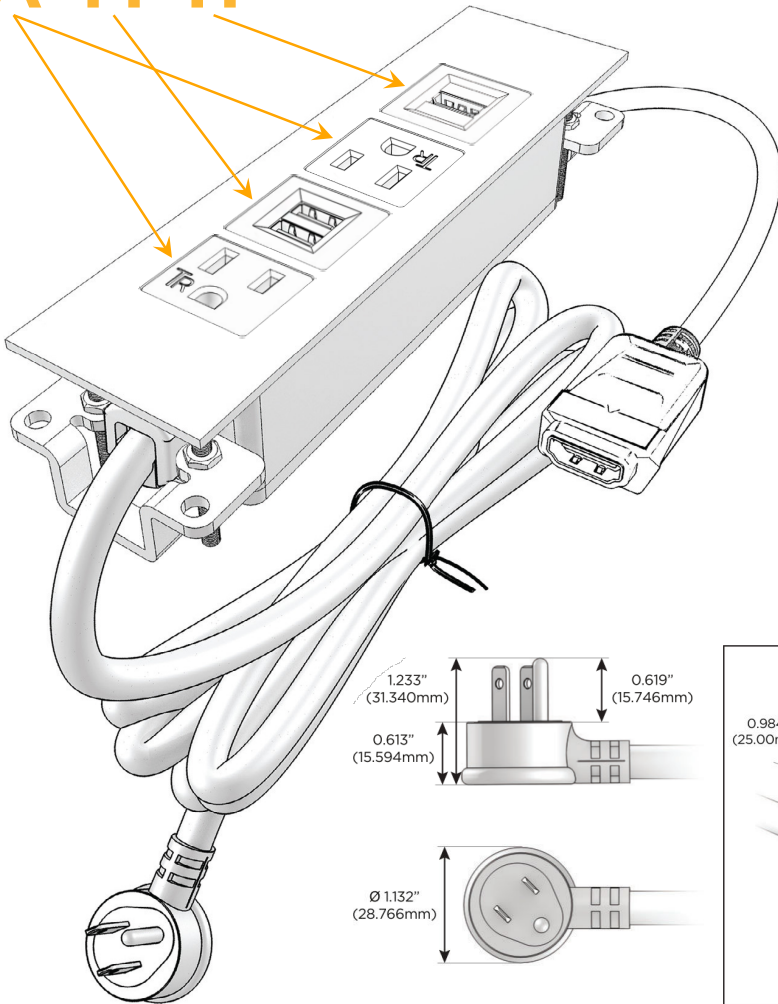

M-POWER-4T

AC POWER & DATA CONNECTIVITY SOLUTION

M-POWER-4TW-AMAH-MATP

Specs:

Modules/Ports:

- **A** Tamper Resistant AC Receptacle
- **M** Double USB-A (Fast Charging Ports - 18W)
- **H** HDMI

A M H

Distributed by

Mormax Company, Inc.

8 Westchester Plaza

Elmsford, NY 10523

914-699-0101

sales@mormax.com

mormax.com