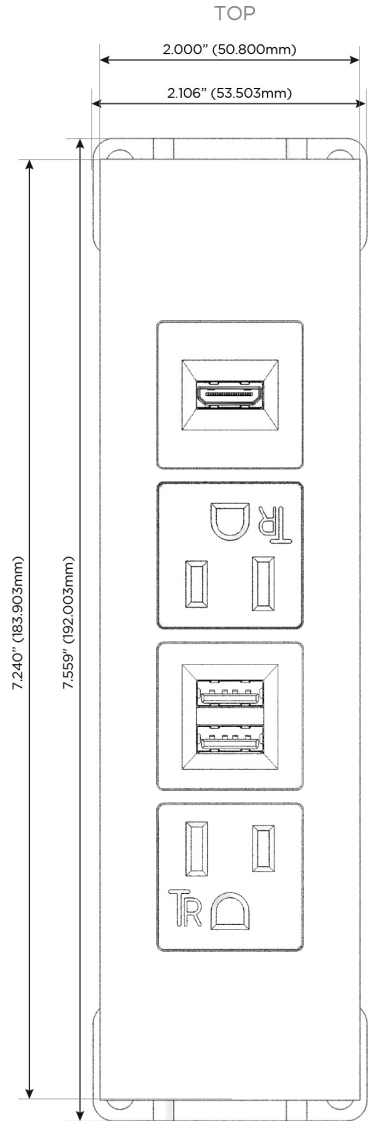

M-POWER-4T

AC POWER & DATA CONNECTIVITY SOLUTION

M-POWER-4TW-AMAH-MATP

Specs:

Modules/Ports:

- **A** Tamper Resistant AC Receptacle
- **M** Double USB-A (Fast Charging Ports - 18W)
- **H** HDMI

A M H

Distributed by

Mormax Company, Inc.

8 Westchester Plaza

Elmsford, NY 10523

914-699-0101

sales@mormax.com

mormax.com