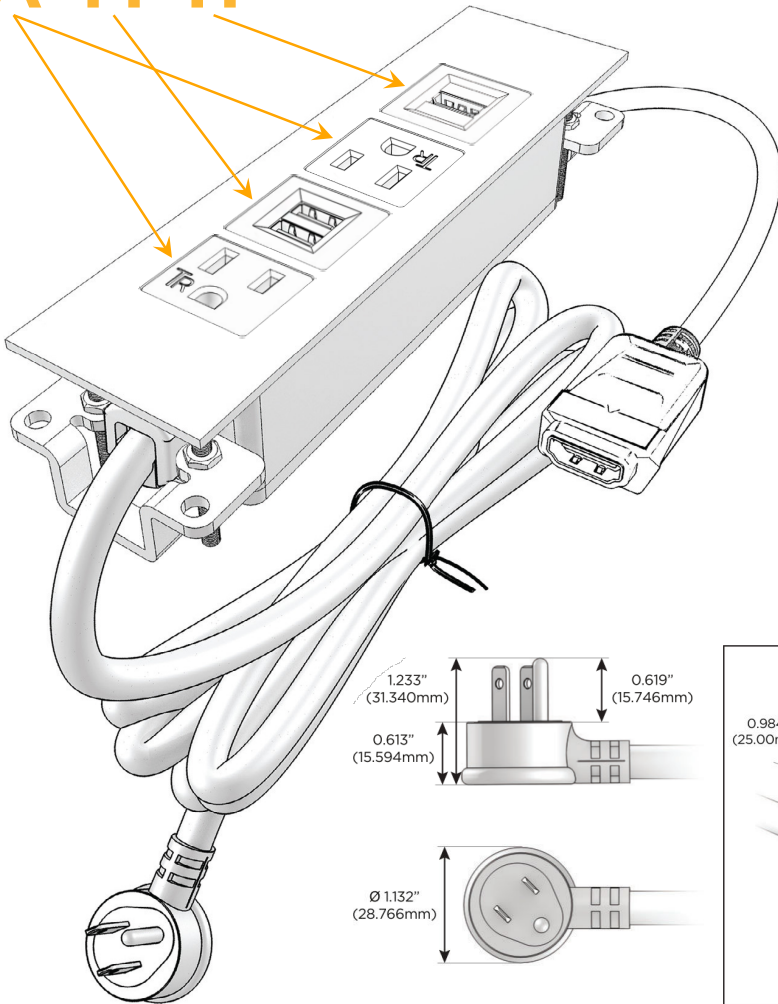

Trim Plate Finish: **CHROME (ABS)**

Custom Finishes Available

M-POWER-4TW-AMAH-CRATP

Features:

Module/Port Options:

- A** Tamper Resistant AC Receptacle
- E** USB-A & USB-C (20W)
- M** Double USB-A (Fast Charging Ports - 18W)
- H** HDMI
- 6** CAT 6
- 12** RJ 12
- X** Switched AC
- Y** 3-Way Switch (Low Voltage)
- V** USB-C (45W High Speed Charging Port)
- S** USB-C (25W High Speed Charging Port)
- R** Switched AC (Rocker Switch)
- D** Dimmer Switch

Plug:

Supplied with Low Profile Flat 45° Angle 120 VAC Plug

Optional Standard Straight 120 VAC Plug

Optional Straight 120 VAC Pass-through Plug

- CLEAN, COMPACT DESIGN
- STREAMLINED
- LOW PROFILE
- SIDE-EXITING CORDS
- PLUG & PLAY
- 6' AC CORD & PLUG (FLAT PLUG STANDARD)
- CUSTOMIZABLE CONFIGURATIONS AND FINISHES
- UL LISTED FOR MOUNTING IN FURNITURE
- 15A

M-POWER-4T

AC POWER & DATA CONNECTIVITY SOLUTION

M-POWER-4TW-AMAH-CRATP

Specs:

Modules/Ports:

- A** Tamper Resistant AC Receptacle
- M** Double USB-A (Fast Charging Ports - 18W)
- H** HDMI

A M H

Distributed by