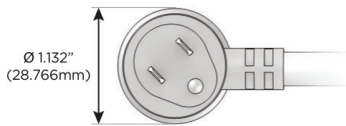

Plug:

Supplied with Low Profile Flat 45° Angle 120 VAC Plug

Optional Standard Straight 120 VAC Plug

Optional Straight 120 VAC Pass-through Plug

- CLEAN, COMPACT DESIGN
- STREAMLINED
- LOW PROFILE
- SIDE-EXITING CORDS
- PLUG & PLAY
- 6' AC CORD & PLUG (FLAT PLUG STANDARD)
- CUSTOMIZABLE CONFIGURATIONS AND FINISHES
- UL LISTED FOR MOUNTING IN FURNITURE
- 15A

M-POWER-4T

AC POWER & DATA CONNECTIVITY SOLUTION

M-POWER-4TW-AMAH-CRATP

Specs:

Modules/Ports:

- A** Tamper Resistant AC Receptacle
- M** Double USB-A (Fast Charging Ports - 18W)
- H** HDMI

A M H

Distributed by