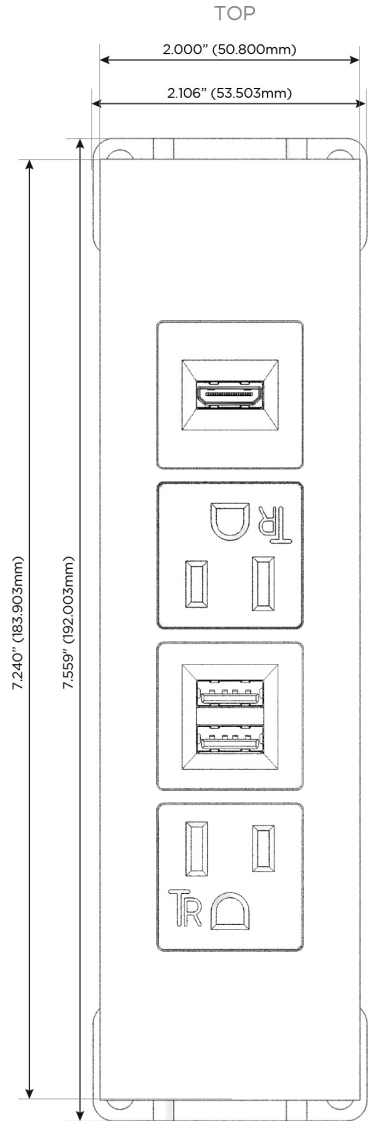

Trim Plate Finish: **CHROME (ABS)**

Custom Finishes Available

M-POWER-4TW-AMAH-CRATP

Features:

Module/Port Options:

- A** Tamper Resistant AC Receptacle
- E** USB-A & USB-C (20W)
- M** Double USB-A (Fast Charging Ports - 18W)
- H** HDMI
- 6** CAT 6
- 12** RJ 12
- X** Switched AC
- Y** 3-Way Switch (Low Voltage)
- V** USB-C (45W High Speed Charging Port)
- S** USB-C (25W High Speed Charging Port)
- R** Switched AC (Rocker Switch)
- D** Dimmer Switch

Plug:

Supplied with Low Profile Flat 45° Angle 120 VAC Plug

Optional Standard Straight 120 VAC Plug

Optional Straight 120 VAC Pass-through Plug

- CLEAN, COMPACT DESIGN
- STREAMLINED
- LOW PROFILE
- SIDE-EXITING CORDS
- PLUG & PLAY
- 6' AC CORD & PLUG (FLAT PLUG STANDARD)
- CUSTOMIZABLE CONFIGURATIONS AND FINISHES
- UL LISTED FOR MOUNTING IN FURNITURE
- 15A

M-POWER-4T

AC POWER & DATA CONNECTIVITY SOLUTION

M-POWER-4TW-AMAH-CRATP

Specs:

Modules/Ports:

- A** Tamper Resistant AC Receptacle
- M** Double USB-A (Fast Charging Ports - 18W)
- H** HDMI

A M H

Distributed by