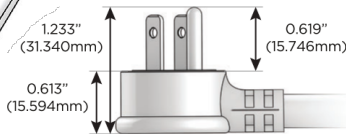

Plug:

Supplied with Low Profile Flat 45° Angle 120 VAC Plug

Optional Standard Straight 120 VAC Plug

Optional Straight 120 VAC Pass-through Plug

- CLEAN, COMPACT DESIGN
- STREAMLINED
- LOW PROFILE
- SIDE-EXITING CORDS
- PLUG & PLAY
- 6' AC CORD & PLUG (FLAT PLUG STANDARD)
- CUSTOMIZABLE CONFIGURATIONS AND FINISHES
- UL LISTED FOR MOUNTING IN FURNITURE
- 15A

M-POWER-4T

AC POWER & DATA CONNECTIVITY SOLUTION

M-POWER-4TW-AMAH-CRATP

Specs:

Modules/Ports:

- A** Tamper Resistant AC Receptacle
- M** Double USB-A (Fast Charging Ports - 18W)
- H** HDMI

A M H

Distributed by