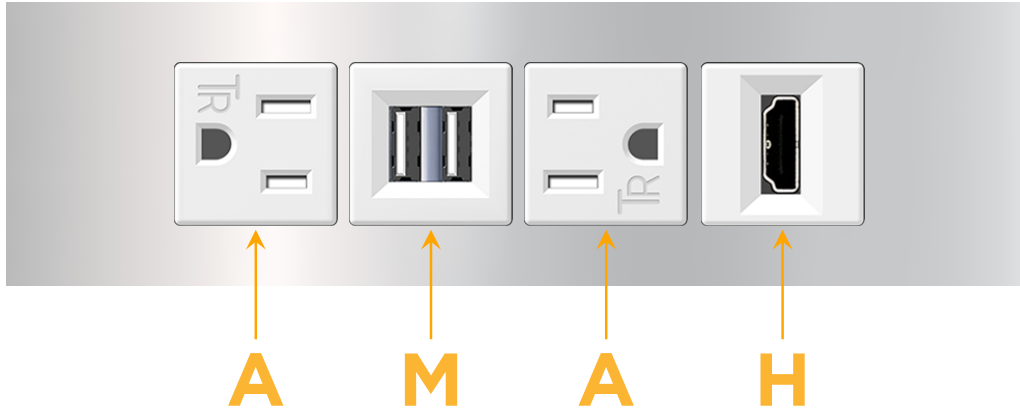

Trim Plate Finish: **CHROME (ABS)**

Custom Finishes Available

M-POWER-4TW-AMAH-CRATP

Features:

Module/Port Options:

- A** Tamper Resistant AC Receptacle
- E** USB-A & USB-C (20W)
- M** Double USB-A (Fast Charging Ports - 18W)
- H** HDMI
- 6** CAT 6
- 12** RJ 12
- X** Switched AC
- Y** 3-Way Switch (Low Voltage)
- V** USB-C (45W High Speed Charging Port)
- S** USB-C (25W High Speed Charging Port)
- R** Switched AC (Rocker Switch)
- D** Dimmer Switch

Plug:

Supplied with Low Profile Flat 45° Angle 120 VAC Plug

Optional Standard Straight 120 VAC Plug

Optional Straight 120 VAC Pass-through Plug

- CLEAN, COMPACT DESIGN
- STREAMLINED
- LOW PROFILE
- SIDE-EXITING CORDS
- PLUG & PLAY
- 6' AC CORD & PLUG (FLAT PLUG STANDARD)
- CUSTOMIZABLE CONFIGURATIONS AND FINISHES
- UL LISTED FOR MOUNTING IN FURNITURE
- 15A

M-POWER-4T

AC POWER & DATA CONNECTIVITY SOLUTION

M-POWER-4TW-AMAH-CRATP

Specs:

Modules/Ports:

- A** Tamper Resistant AC Receptacle
- M** Double USB-A (Fast Charging Ports - 18W)
- H** HDMI

A M H

Distributed by