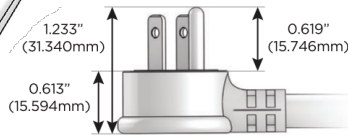

M-POWER-4T

AC POWER & DATA CONNECTIVITY SOLUTION

M-POWER-4TW-AMAH-CHATP

Specs:

Modules/Ports:

- A** Tamper Resistant AC Receptacle
- M** Double USB-A (Fast Charging Ports - 18W)
- H** HDMI

A M H

Distributed by