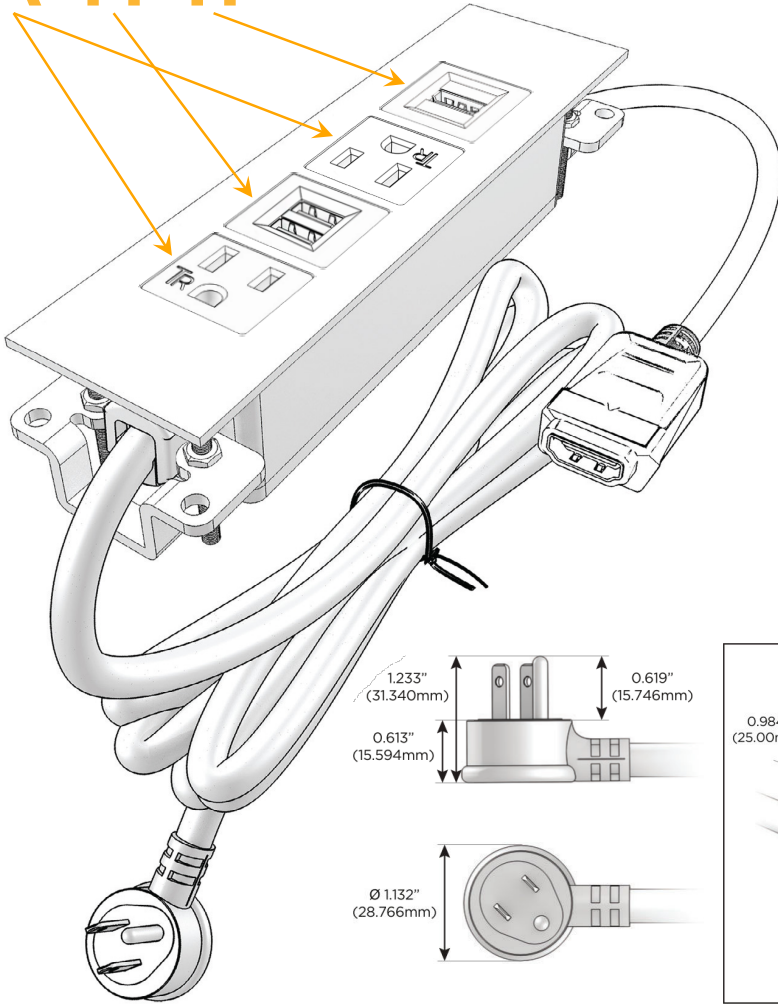

Trim Plate Finish: **CHAMPAGNE (ABS)**

Custom Finishes Available

M-POWER-4TW-AMAH-CHATP

Features:

Module/Port Options:

- A** Tamper Resistant AC Receptacle
- E** USB-A & USB-C (20W)
- M** Double USB-A (Fast Charging Ports - 18W)
- H** HDMI
- 6** CAT 6
- 12** RJ 12
- X** Switched AC
- Y** 3-Way Switch (Low Voltage)
- V** USB-C (45W High Speed Charging Port)
- S** USB-C (25W High Speed Charging Port)
- R** Switched AC (Rocker Switch)
- D** Dimmer Switch

Plug:

Supplied with Low Profile Flat 45° Angle 120 VAC Plug

Optional Standard Straight 120 VAC Plug

Optional Straight 120 VAC Pass-through Plug

- CLEAN, COMPACT DESIGN
- STREAMLINED
- LOW PROFILE
- SIDE-EXITING CORDS
- PLUG & PLAY
- 6' AC CORD & PLUG (FLAT PLUG STANDARD)
- CUSTOMIZABLE CONFIGURATIONS AND FINISHES
- UL LISTED FOR MOUNTING IN FURNITURE
- 15A

M-POWER-4T

AC POWER & DATA CONNECTIVITY SOLUTION

M-POWER-4TW-AMAH-CHATP

Specs:

Modules/Ports:

- A** Tamper Resistant AC Receptacle
- M** Double USB-A (Fast Charging Ports - 18W)
- H** HDMI

A M H

Distributed by