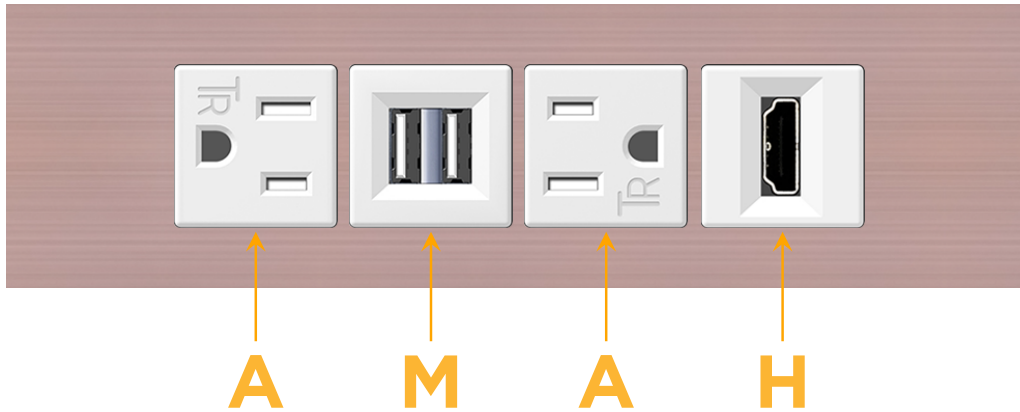

Trim Plate Finish: **CHAMPAGNE (ABS)**

Custom Finishes Available

M-POWER-4TW-AMAH-CHATP

Features:

Module/Port Options:

- A** Tamper Resistant AC Receptacle
- E** USB-A & USB-C (20W)
- M** Double USB-A (Fast Charging Ports - 18W)
- H** HDMI
- 6** CAT 6
- 12** RJ 12
- X** Switched AC
- Y** 3-Way Switch (Low Voltage)
- V** USB-C (45W High Speed Charging Port)
- S** USB-C (25W High Speed Charging Port)
- R** Switched AC (Rocker Switch)
- D** Dimmer Switch

Plug:

Supplied with Low Profile Flat 45° Angle 120 VAC Plug

Optional Standard Straight 120 VAC Plug

Optional Straight 120 VAC Pass-through Plug

- CLEAN, COMPACT DESIGN
- STREAMLINED
- LOW PROFILE
- SIDE-EXITING CORDS
- PLUG & PLAY
- 6' AC CORD & PLUG (FLAT PLUG STANDARD)
- CUSTOMIZABLE CONFIGURATIONS AND FINISHES
- UL LISTED FOR MOUNTING IN FURNITURE
- 15A

M-POWER-4T

AC POWER & DATA CONNECTIVITY SOLUTION

M-POWER-4TW-AMAH-CHATP

Specs:

Modules/Ports:

- A** Tamper Resistant AC Receptacle
- M** Double USB-A (Fast Charging Ports - 18W)
- H** HDMI

A M H

Distributed by