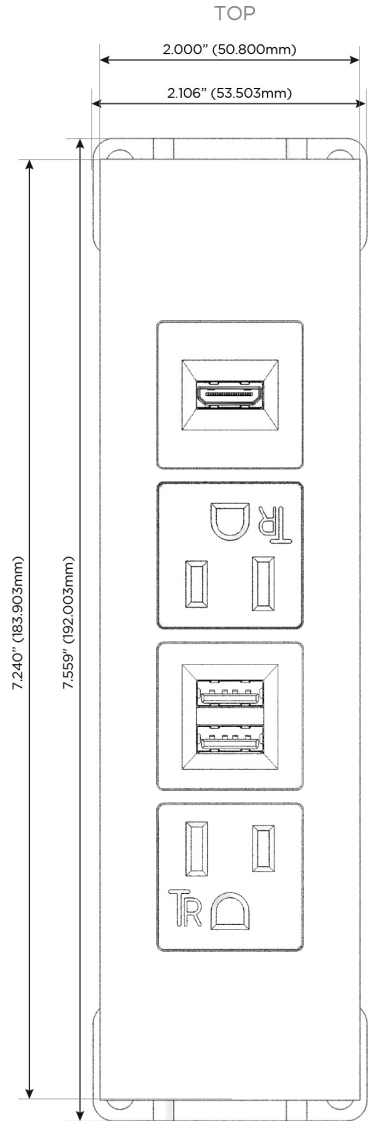

Trim Plate Finish: **CHAMPAGNE (ABS)**

Custom Finishes Available

M-POWER-4TW-AMAH-CHATP

Features:

Module/Port Options:

- A** Tamper Resistant AC Receptacle
- E** USB-A & USB-C (20W)
- M** Double USB-A (Fast Charging Ports - 18W)
- H** HDMI
- 6** CAT 6
- 12** RJ 12
- X** Switched AC
- Y** 3-Way Switch (Low Voltage)
- V** USB-C (45W High Speed Charging Port)
- S** USB-C (25W High Speed Charging Port)
- R** Switched AC (Rocker Switch)
- D** Dimmer Switch

Plug:

Supplied with Low Profile Flat 45° Angle 120 VAC Plug

Optional Standard Straight 120 VAC Plug

Optional Straight 120 VAC Pass-through Plug

- CLEAN, COMPACT DESIGN
- STREAMLINED
- LOW PROFILE
- SIDE-EXITING CORDS
- PLUG & PLAY
- 6' AC CORD & PLUG (FLAT PLUG STANDARD)
- CUSTOMIZABLE CONFIGURATIONS AND FINISHES
- UL LISTED FOR MOUNTING IN FURNITURE
- 15A

M-POWER-4T

AC POWER & DATA CONNECTIVITY SOLUTION

M-POWER-4TW-AMAH-CHATP

Specs:

Modules/Ports:

- A** Tamper Resistant AC Receptacle
- M** Double USB-A (Fast Charging Ports - 18W)
- H** HDMI

A M H

Distributed by