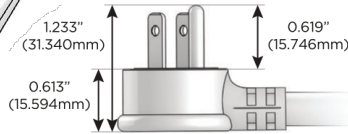

M-POWER-4T

AC POWER & DATA CONNECTIVITY SOLUTION

M-POWER-4TW-AMAH-BZTP

Specs:

Modules/Ports:

- A** Tamper Resistant AC Receptacle
- M** Double USB-A (Fast Charging Ports - 18W)
- H** HDMI

A M H

Distributed by