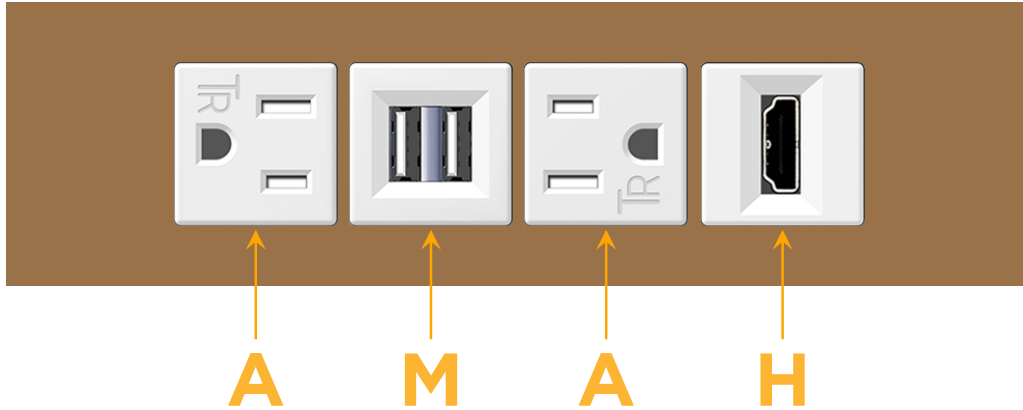

Trim Plate Finish: **SOLID BRONZE**

Custom Finishes Available

M-POWER-4TW-AMAH-BZTP

Features:

Module/Port Options:

- A** Tamper Resistant AC Receptacle
- E** USB-A & USB-C (20W)
- M** Double USB-A (Fast Charging Ports - 18W)
- H** HDMI
- 6** CAT 6
- 12** RJ 12
- X** Switched AC
- Y** 3-Way Switch (Low Voltage)
- V** USB-C (45W High Speed Charging Port)
- S** USB-C (25W High Speed Charging Port)
- R** Switched AC (Rocker Switch)
- D** Dimmer Switch

Plug:

Supplied with Low Profile Flat 45° Angle 120 VAC Plug

Optional Standard Straight 120 VAC Plug

Optional Straight 120 VAC Pass-through Plug

- CLEAN, COMPACT DESIGN
- STREAMLINED
- LOW PROFILE
- SIDE-EXITING CORDS
- PLUG & PLAY
- 6' AC CORD & PLUG (FLAT PLUG STANDARD)
- CUSTOMIZABLE CONFIGURATIONS AND FINISHES
- UL LISTED FOR MOUNTING IN FURNITURE
- 15A

M-POWER-4T

AC POWER & DATA CONNECTIVITY SOLUTION

M-POWER-4TW-AMAH-BZTP

Specs:

Modules/Ports:

- A** Tamper Resistant AC Receptacle
- M** Double USB-A (Fast Charging Ports - 18W)
- H** HDMI

A M H

Distributed by