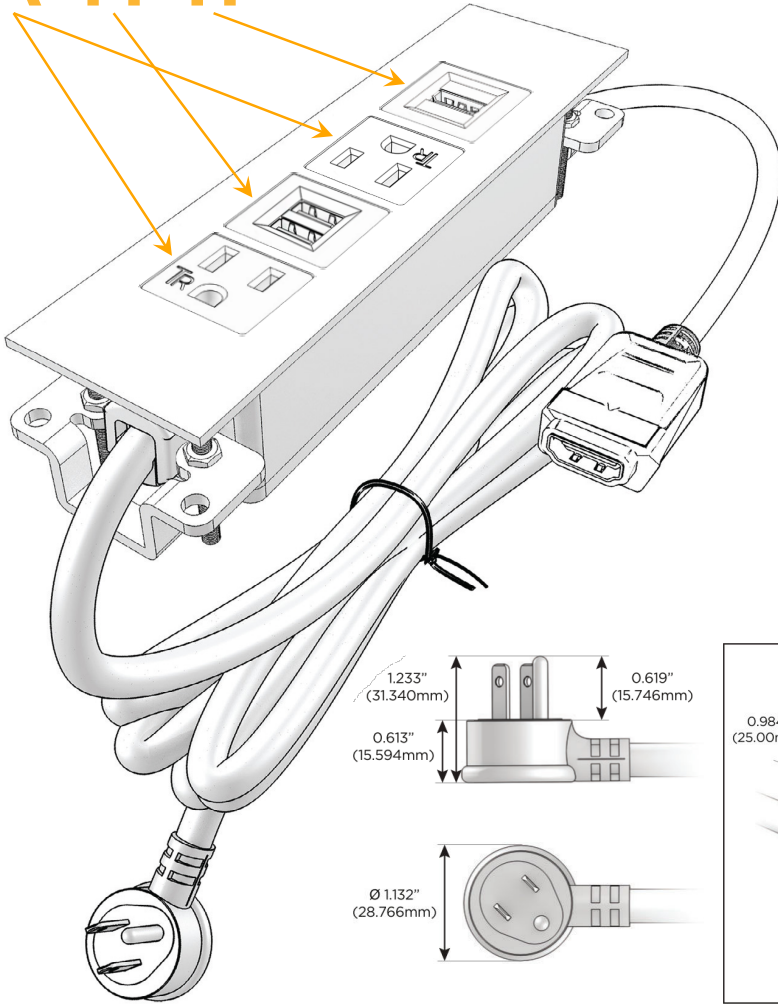

Trim Plate Finish: **SOLID BRONZE**

Custom Finishes Available

M-POWER-4TW-AMAH-BZTP

Features:

Module/Port Options:

- A** Tamper Resistant AC Receptacle
- E** USB-A & USB-C (20W)
- M** Double USB-A (Fast Charging Ports - 18W)
- H** HDMI
- 6** CAT 6
- 12** RJ 12
- X** Switched AC
- Y** 3-Way Switch (Low Voltage)
- V** USB-C (45W High Speed Charging Port)
- S** USB-C (25W High Speed Charging Port)
- R** Switched AC (Rocker Switch)
- D** Dimmer Switch

Plug:

Supplied with Low Profile Flat 45° Angle 120 VAC Plug

Optional Standard Straight 120 VAC Plug

Optional Straight 120 VAC Pass-through Plug

- CLEAN, COMPACT DESIGN
- STREAMLINED
- LOW PROFILE
- SIDE-EXITING CORDS
- PLUG & PLAY
- 6' AC CORD & PLUG (FLAT PLUG STANDARD)
- CUSTOMIZABLE CONFIGURATIONS AND FINISHES
- UL LISTED FOR MOUNTING IN FURNITURE
- 15A

M-POWER-4T

AC POWER & DATA CONNECTIVITY SOLUTION

M-POWER-4TW-AMAH-BZTP

Specs:

Modules/Ports:

- A** Tamper Resistant AC Receptacle
- M** Double USB-A (Fast Charging Ports - 18W)
- H** HDMI

A M H

Distributed by