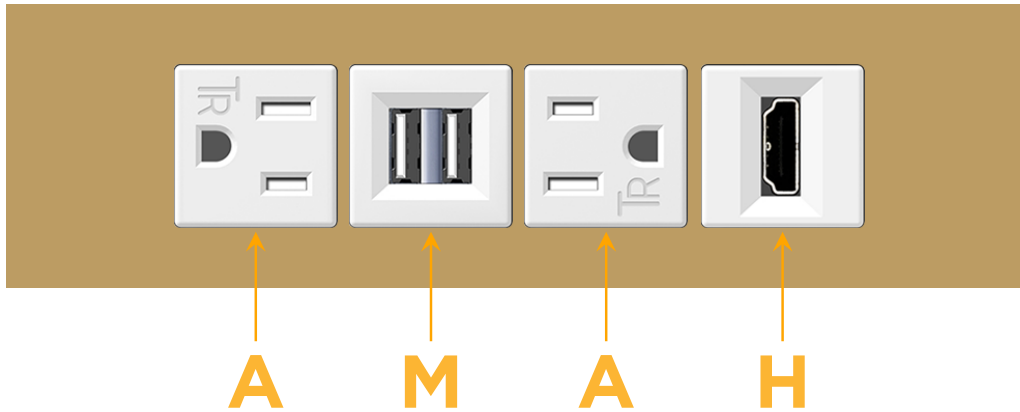

M-POWER-4T

AC POWER & DATA CONNECTIVITY SOLUTION

M-POWER-4TW-AMAH-BZATP

Distributed by

Mormax Company, Inc.

8 Westchester Plaza

Elmsford, NY 10523

914-699-0101

sales@mormax.com

mormax.com

Metro Light & Power's line of power & data solutions offers sophisticated design elements combined with greater ease of installation. Streamlined and low-profile, enhanced by side-exiting cords, our outlets advance the industry with their cutting edge look and feel. We believe flexibility is key, and we provide a variety of mounting options, including the ability to mount in limited spaces. Our outlets are available in many finishes and configurations, in addition to a custom color and finish capability for our clients.

Trim Plate Finish: **STANDARD BRONZE (ABS)**

Custom Finishes Available

M-POWER-4TW-AMAH-BZATP

Features:

Module/Port Options:

- **A** Tamper Resistant AC Receptacle
- **E** USB-A & USB-C (20W)
- **M** Double USB-A (Fast Charging Ports - 18W)
- **H** HDMI
- **6** CAT 6
- **12** RJ 12
- **X** Switched AC
- **Y** 3-Way Switch (Low Voltage)
- **V** USB-C (45W High Speed Charging Port)
- **S** USB-C (25W High Speed Charging Port)
- **R** Switched AC (Rocker Switch)
- **D** Dimmer Switch

Plug:

Supplied with Low Profile Flat 45° Angle 120 VAC Plug

Optional Standard Straight 120 VAC Plug

Optional Straight 120 VAC Pass-through Plug

- CLEAN, COMPACT DESIGN
- STREAMLINED
- LOW PROFILE
- SIDE-EXITING CORDS
- PLUG & PLAY
- 6' AC CORD & PLUG (FLAT PLUG STANDARD)
- CUSTOMIZABLE CONFIGURATIONS AND FINISHES
- UL LISTED FOR MOUNTING IN FURNITURE
- 15A