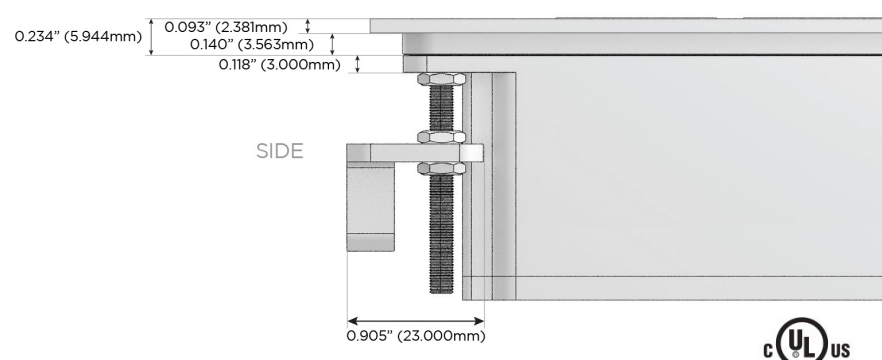

Plug:

Supplied with Low Profile Flat 45° Angle 120 VAC Plug

Optional Standard Straight 120 VAC Plug

Optional Straight 120 VAC Pass-through Plug

- CLEAN, COMPACT DESIGN
- STREAMLINED
- LOW PROFILE
- SIDE-EXITING CORDS
- PLUG & PLAY
- 6' AC CORD & PLUG (FLAT PLUG STANDARD)
- CUSTOMIZABLE CONFIGURATIONS AND FINISHES
- UL LISTED FOR MOUNTING IN FURNITURE
- 15A

M-POWER-4T

AC POWER & DATA CONNECTIVITY SOLUTION

M-POWER-4TW-AMAH-BZ4TP

Specs:

Modules/Ports:

- A** Tamper Resistant AC Receptacle
- M** Double USB-A (Fast Charging Ports - 18W)
- H** HDMI

A M H

Distributed by