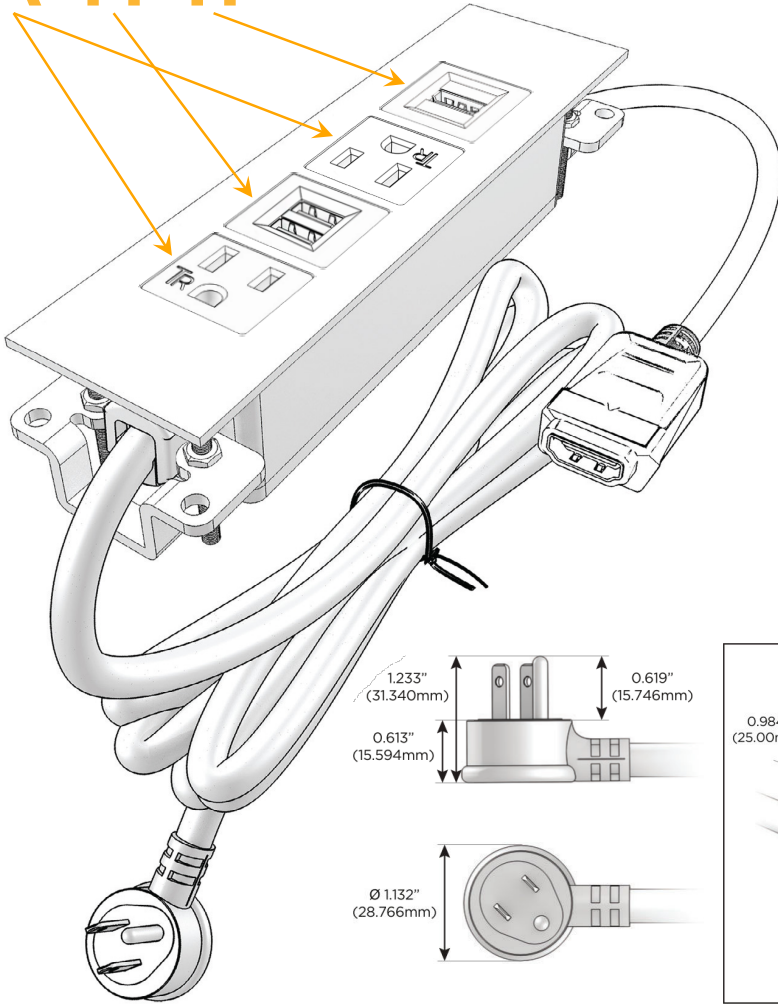

Trim Plate Finish: **SOLID BRONZE BRUSHED**

Custom Finishes Available

M-POWER-4TW-AMAH-BZ4TP

Features:

Module/Port Options:

- A** Tamper Resistant AC Receptacle
- E** USB-A & USB-C (20W)
- M** Double USB-A (Fast Charging Ports - 18W)
- H** HDMI
- 6** CAT 6
- 12** RJ 12
- X** Switched AC
- Y** 3-Way Switch (Low Voltage)
- V** USB-C (45W High Speed Charging Port)
- S** USB-C (25W High Speed Charging Port)
- R** Switched AC (Rocker Switch)
- D** Dimmer Switch

Plug:

Supplied with Low Profile Flat 45° Angle 120 VAC Plug

Optional Standard Straight 120 VAC Plug

Optional Straight 120 VAC Pass-through Plug

- CLEAN, COMPACT DESIGN
- STREAMLINED
- LOW PROFILE
- SIDE-EXITING CORDS
- PLUG & PLAY
- 6' AC CORD & PLUG (FLAT PLUG STANDARD)
- CUSTOMIZABLE CONFIGURATIONS AND FINISHES
- UL LISTED FOR MOUNTING IN FURNITURE
- 15A

M-POWER-4T

AC POWER & DATA CONNECTIVITY SOLUTION

M-POWER-4TW-AMAH-BZ4TP

Specs:

Modules/Ports:

- A** Tamper Resistant AC Receptacle
- M** Double USB-A (Fast Charging Ports - 18W)
- H** HDMI

A M H

Distributed by