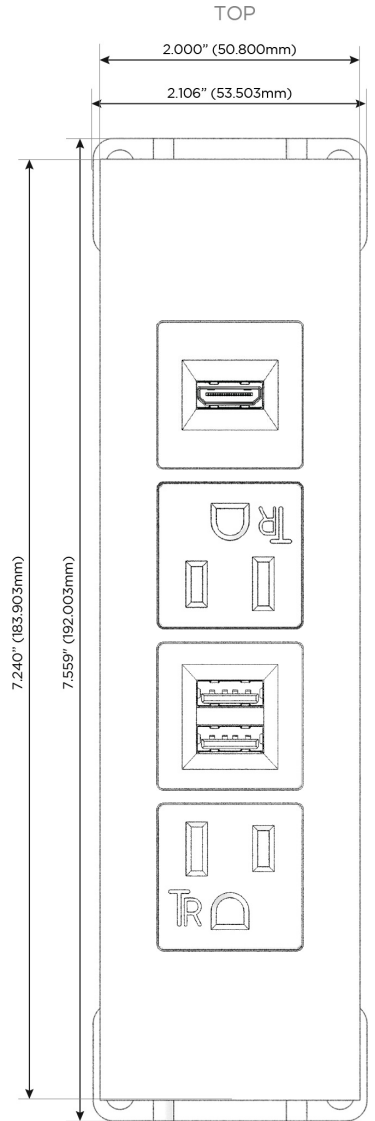

Trim Plate Finish: **SOLID BRONZE BRUSHED**

Custom Finishes Available

M-POWER-4TW-AMAH-BZ4TP

Features:

Module/Port Options:

- A** Tamper Resistant AC Receptacle
- E** USB-A & USB-C (20W)
- M** Double USB-A (Fast Charging Ports - 18W)
- H** HDMI
- 6** CAT 6
- 12** RJ 12
- X** Switched AC
- Y** 3-Way Switch (Low Voltage)
- V** USB-C (45W High Speed Charging Port)
- S** USB-C (25W High Speed Charging Port)
- R** Switched AC (Rocker Switch)
- D** Dimmer Switch

Plug:

Supplied with Low Profile Flat 45° Angle 120 VAC Plug

Optional Standard Straight 120 VAC Plug

Optional Straight 120 VAC Pass-through Plug

- CLEAN, COMPACT DESIGN
- STREAMLINED
- LOW PROFILE
- SIDE-EXITING CORDS
- PLUG & PLAY
- 6' AC CORD & PLUG (FLAT PLUG STANDARD)
- CUSTOMIZABLE CONFIGURATIONS AND FINISHES
- UL LISTED FOR MOUNTING IN FURNITURE
- 15A

M-POWER-4T

AC POWER & DATA CONNECTIVITY SOLUTION

M-POWER-4TW-AMAH-BZ4TP

Specs:

Modules/Ports:

- A** Tamper Resistant AC Receptacle
- M** Double USB-A (Fast Charging Ports - 18W)
- H** HDMI

A M H

Distributed by