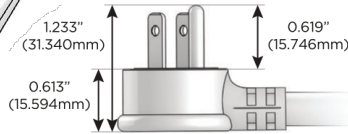

M-POWER-4T

AC POWER & DATA CONNECTIVITY SOLUTION

M-POWER-4TW-AMAH-BZ4TP

Specs:

Modules/Ports:

- A** Tamper Resistant AC Receptacle
- M** Double USB-A (Fast Charging Ports - 18W)
- H** HDMI

A M H

Distributed by