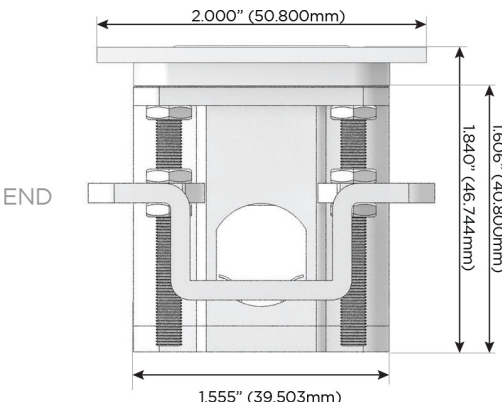

Plug:

Supplied with Low Profile Flat 45° Angle 120 VAC Plug

Optional Standard Straight 120 VAC Plug

Optional Straight 120 VAC Pass-through Plug

- CLEAN, COMPACT DESIGN
- STREAMLINED
- LOW PROFILE
- SIDE-EXITING CORDS
- PLUG & PLAY
- 6' AC CORD & PLUG (FLAT PLUG STANDARD)
- CUSTOMIZABLE CONFIGURATIONS AND FINISHES
- UL LISTED FOR MOUNTING IN FURNITURE
- 15A

M-POWER-4T

AC POWER & DATA CONNECTIVITY SOLUTION

M-POWER-4TW-AMAH-BZ4TP

Specs:

Modules/Ports:

- A** Tamper Resistant AC Receptacle
- M** Double USB-A (Fast Charging Ports - 18W)
- H** HDMI

A M H

Distributed by