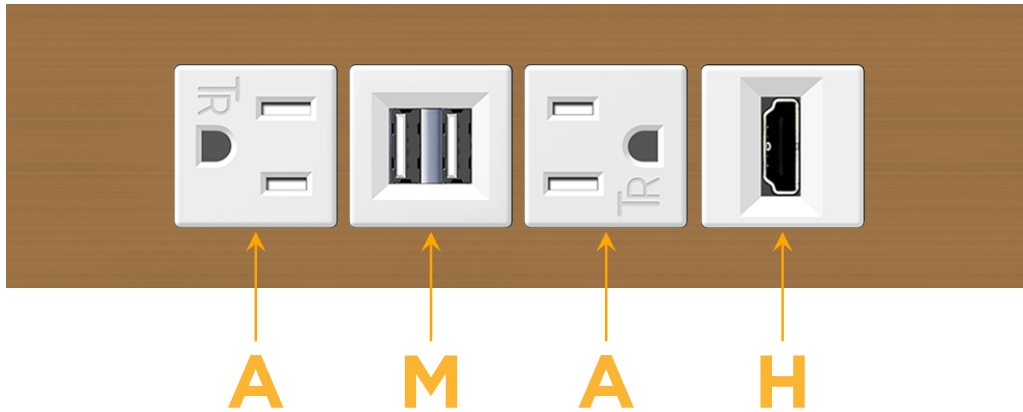

Trim Plate Finish: **SOLID BRONZE BRUSHED**

Custom Finishes Available

M-POWER-4TW-AMAH-BZ4TP

Features:

Module/Port Options:

- A** Tamper Resistant AC Receptacle
- E** USB-A & USB-C (20W)
- M** Double USB-A (Fast Charging Ports - 18W)
- H** HDMI
- 6** CAT 6
- 12** RJ 12
- X** Switched AC
- Y** 3-Way Switch (Low Voltage)
- V** USB-C (45W High Speed Charging Port)
- S** USB-C (25W High Speed Charging Port)
- R** Switched AC (Rocker Switch)
- D** Dimmer Switch

Plug:

Supplied with Low Profile Flat 45° Angle 120 VAC Plug

Optional Standard Straight 120 VAC Plug

Optional Straight 120 VAC Pass-through Plug

- CLEAN, COMPACT DESIGN
- STREAMLINED
- LOW PROFILE
- SIDE-EXITING CORDS
- PLUG & PLAY
- 6' AC CORD & PLUG (FLAT PLUG STANDARD)
- CUSTOMIZABLE CONFIGURATIONS AND FINISHES
- UL LISTED FOR MOUNTING IN FURNITURE
- 15A

M-POWER-4T

AC POWER & DATA CONNECTIVITY SOLUTION

M-POWER-4TW-AMAH-BZ4TP

Specs:

Modules/Ports:

- A** Tamper Resistant AC Receptacle
- M** Double USB-A (Fast Charging Ports - 18W)
- H** HDMI

A M H

Distributed by