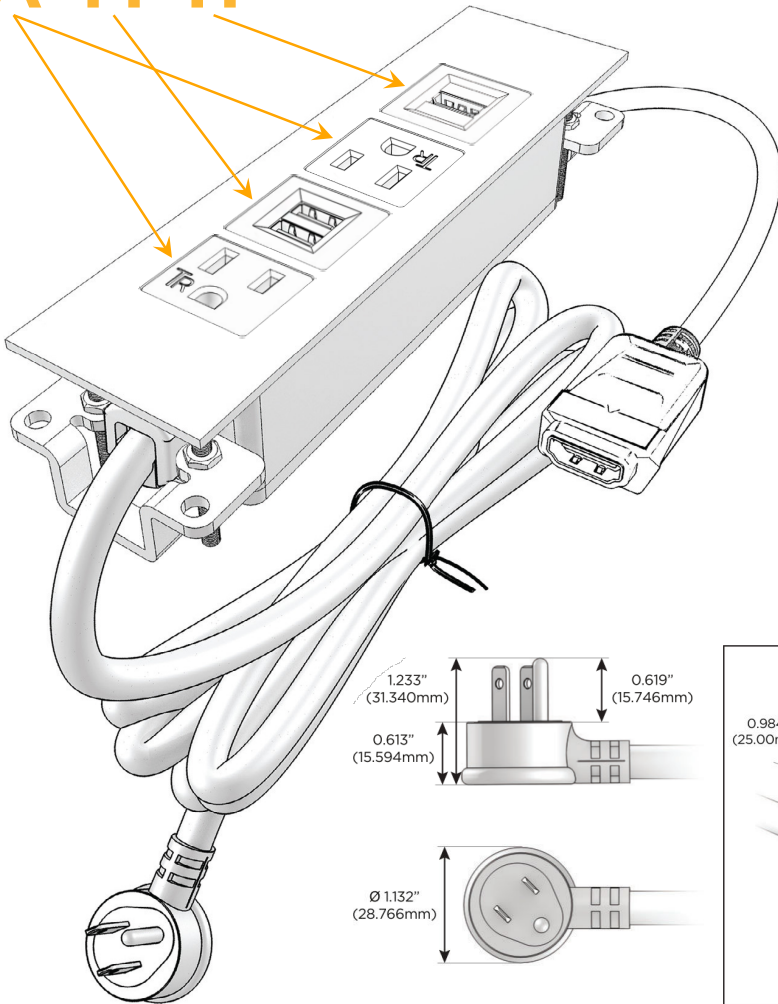

M-POWER-4T

AC POWER & DATA CONNECTIVITY SOLUTION

M-POWER-4TW-AMAH-BTP

Specs:

Modules/Ports:

- **A** Tamper Resistant AC Receptacle
- **M** Double USB-A (Fast Charging Ports - 18W)
- **H** HDMI

A M H

Distributed by

Mormax Company, Inc.

8 Westchester Plaza

Elmsford, NY 10523

914-699-0101

sales@mormax.com

mormax.com