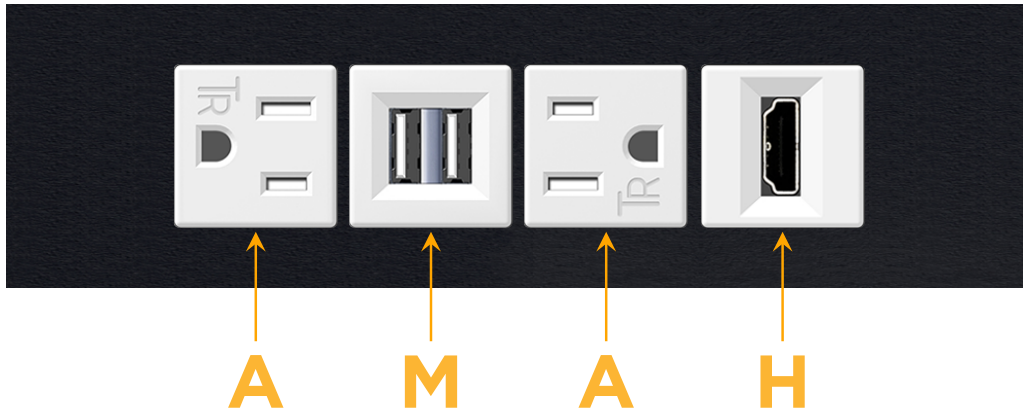

M-POWER-4T

AC POWER & DATA CONNECTIVITY SOLUTION

M-POWER-4TW-AMAH-BTP

Distributed by

Mormax Company, Inc.

8 Westchester Plaza

Elmsford, NY 10523

914-699-0101

sales@mormax.com

mormax.com

Metro Light & Power's line of power & data solutions offers sophisticated design elements combined with greater ease of installation. Streamlined and low-profile, enhanced by side-exiting cords, our outlets advance the industry with their cutting edge look and feel. We believe flexibility is key, and we provide a variety of mounting options, including the ability to mount in limited spaces. Our outlets are available in many finishes and configurations, in addition to a custom color and finish capability for our clients.

Trim Plate Finish: **BLACK (STEEL)**

Custom Finishes Available

M-POWER-4TW-AMAH-BTP

Features:

Module/Port Options:

- **A** Tamper Resistant AC Receptacle
- **E** USB-A & USB-C (20W)
- **M** Double USB-A (Fast Charging Ports - 18W)
- **H** HDMI
- **6** CAT 6
- **12** RJ 12
- **X** Switched AC
- **Y** 3-Way Switch (Low Voltage)
- **V** USB-C (45W High Speed Charging Port)
- **S** USB-C (25W High Speed Charging Port)
- **R** Switched AC (Rocker Switch)
- **D** Dimmer Switch

Plug:

Supplied with Low Profile Flat 45° Angle 120 VAC Plug

Optional Standard Straight 120 VAC Plug

Optional Straight 120 VAC Pass-through Plug

- CLEAN, COMPACT DESIGN
- STREAMLINED
- LOW PROFILE
- SIDE-EXITING CORDS
- PLUG & PLAY
- 6' AC CORD & PLUG (FLAT PLUG STANDARD)
- CUSTOMIZABLE CONFIGURATIONS AND FINISHES
- UL LISTED FOR MOUNTING IN FURNITURE
- 15A