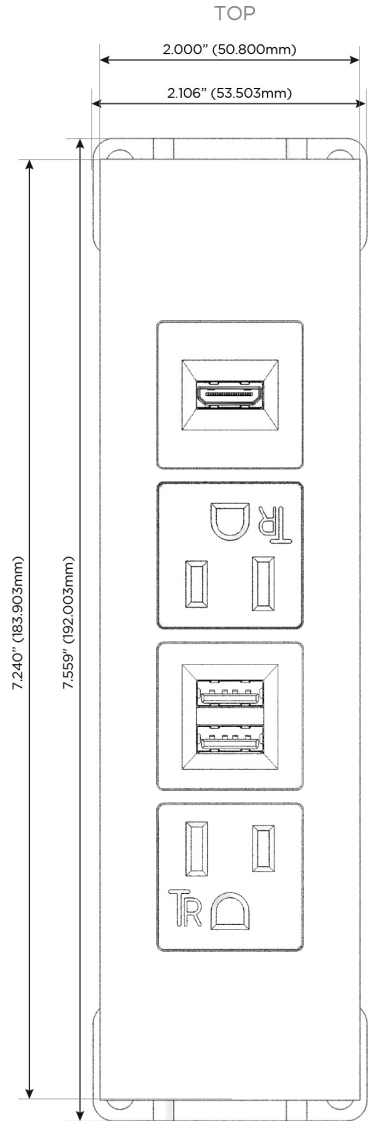

M-POWER-4T

AC POWER & DATA CONNECTIVITY SOLUTION

M-POWER-4TW-AMAH-BTP

Specs:

Modules/Ports:

- **A** Tamper Resistant AC Receptacle
- **M** Double USB-A (Fast Charging Ports - 18W)
- **H** HDMI

A M H

Distributed by

Mormax Company, Inc.

8 Westchester Plaza

Elmsford, NY 10523

914-699-0101

sales@mormax.com

mormax.com