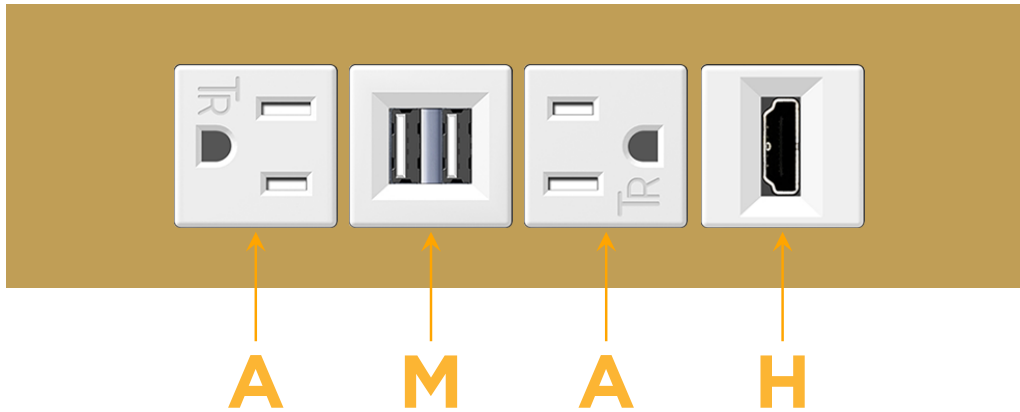

Trim Plate Finish: **SOLID BRASS**

Custom Finishes Available

M-POWER-4TW-AMAH-BRTP

Features:

**Module/Port Options:**

- A** Tamper Resistant AC Receptacle
- E** USB-A & USB-C (20W)
- M** Double USB-A (Fast Charging Ports - 18W)
- H** HDMI
- 6** CAT 6
- 12** RJ 12
- X** Switched AC
- Y** 3-Way Switch (Low Voltage)
- V** USB-C (45W High Speed Charging Port)
- S** USB-C (25W High Speed Charging Port)
- R** Switched AC (Rocker Switch)
- D** Dimmer Switch

**Plug:**

Supplied with Low Profile Flat 45° Angle 120 VAC Plug

Optional Standard Straight 120 VAC Plug

Optional Straight 120 VAC Pass-through Plug

- CLEAN, COMPACT DESIGN
- STREAMLINED
- LOW PROFILE
- SIDE-EXITING CORDS
- PLUG & PLAY
- 6' AC CORD & PLUG (FLAT PLUG STANDARD)
- CUSTOMIZABLE CONFIGURATIONS AND FINISHES
- UL LISTED FOR MOUNTING IN FURNITURE
- 15A

### Modules/Ports:

- A** Tamper Resistant AC Receptacle
- M** Double USB-A (Fast Charging Ports - 18W)
- H** HDMI