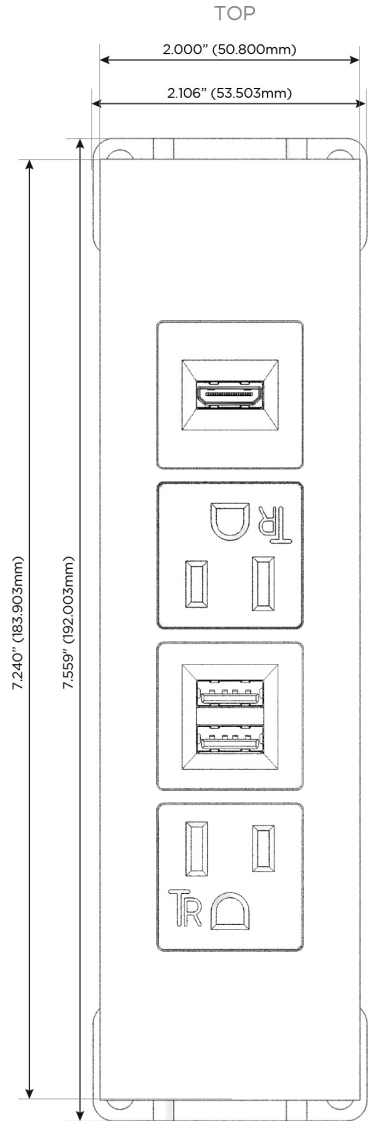

M-POWER-4T

AC POWER & DATA CONNECTIVITY SOLUTION

M-POWER-4TW-AMAH-BRTP

Specs:

Modules/Ports:

- **A** Tamper Resistant AC Receptacle
- **M** Double USB-A (Fast Charging Ports - 18W)
- **H** HDMI

A M H

Distributed by

Mormax Company, Inc.

8 Westchester Plaza

Elmsford, NY 10523

914-699-0101

sales@mormax.com

mormax.com