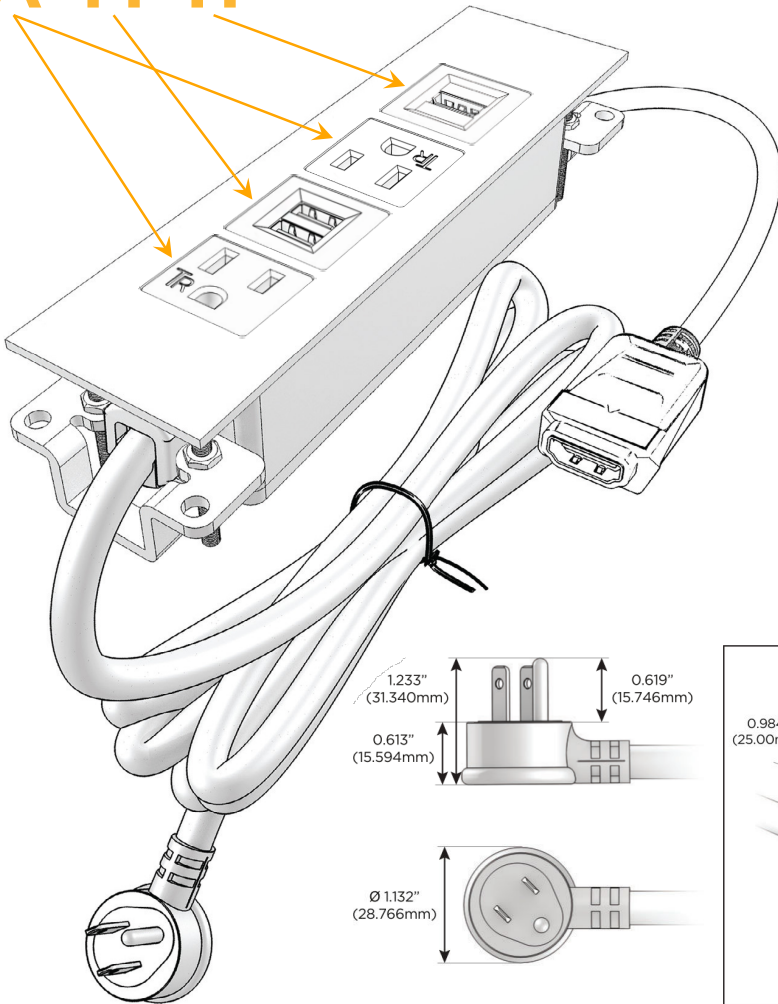

M-POWER-4T

AC POWER & DATA CONNECTIVITY SOLUTION

M-POWER-4TW-AMAH-BRTP

Specs:

Modules/Ports:

- **A** Tamper Resistant AC Receptacle
- **M** Double USB-A (Fast Charging Ports - 18W)
- **H** HDMI

A M H

Distributed by

Mormax Company, Inc.

8 Westchester Plaza

Elmsford, NY 10523

914-699-0101

sales@mormax.com

mormax.com