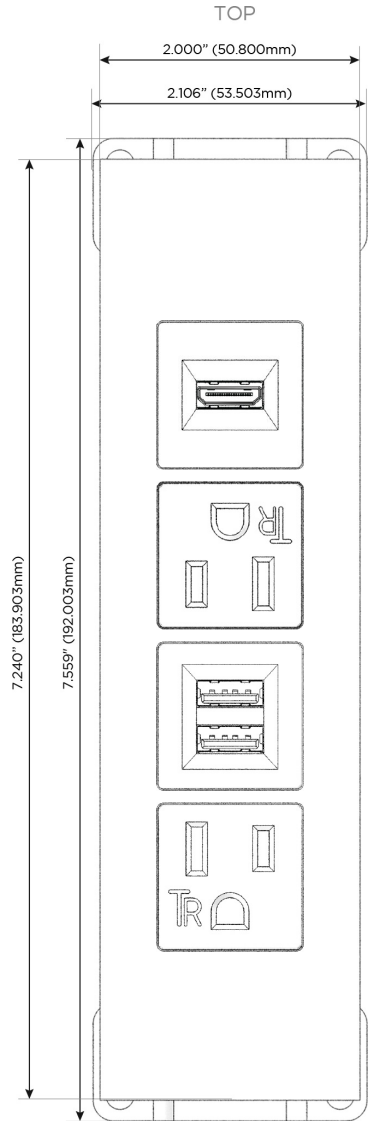

M-POWER-4T

AC POWER & DATA CONNECTIVITY SOLUTION

M-POWER-4TW-AMAH-BRAATP

Specs:

Modules/Ports:

- **A** Tamper Resistant AC Receptacle
- **M** Double USB-A (Fast Charging Ports - 18W)
- **H** HDMI

A M H

Distributed by

Mormax Company, Inc.

8 Westchester Plaza

Elmsford, NY 10523

914-699-0101

sales@mormax.com

mormax.com