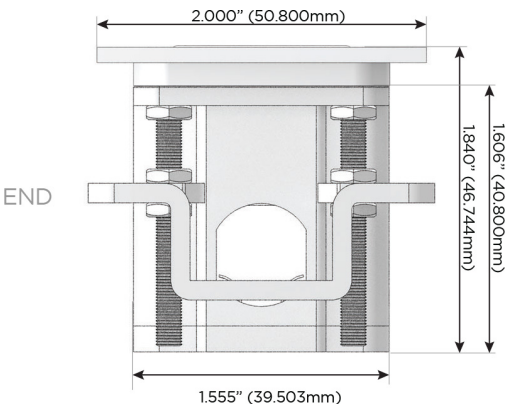

M-POWER-4T

AC POWER & DATA CONNECTIVITY SOLUTION

M-POWER-4TW-AMAH-BRAATP

Specs:

Modules/Ports:

- **A** Tamper Resistant AC Receptacle
- **M** Double USB-A (Fast Charging Ports - 18W)
- **H** HDMI

A M H

Distributed by

Mormax Company, Inc.

8 Westchester Plaza

Elmsford, NY 10523

914-699-0101

sales@mormax.com

mormax.com