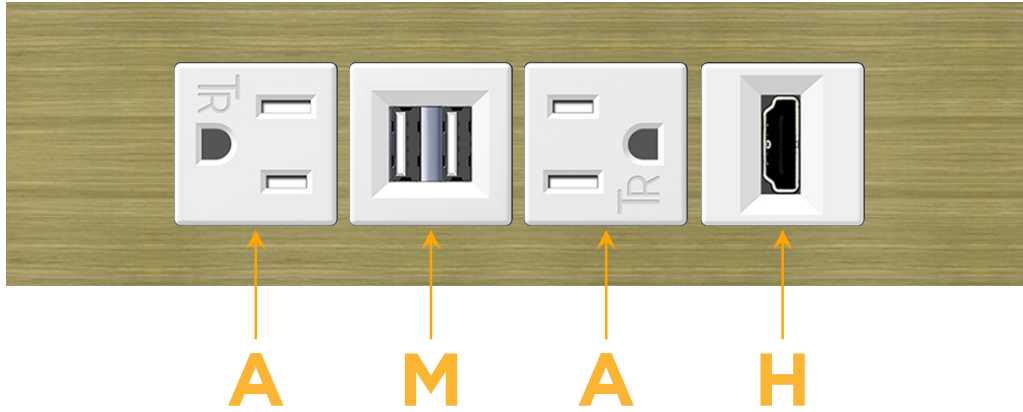

M-POWER-4T

AC POWER & DATA CONNECTIVITY SOLUTION

M-POWER-4TW-AMAH-BRAATP

Distributed by

Mormax Company, Inc.

8 Westchester Plaza

Elmsford, NY 10523

914-699-0101

sales@mormax.com

mormax.com

Metro Light & Power's line of power & data solutions offers sophisticated design elements combined with greater ease of installation. Streamlined and low-profile, enhanced by side-exiting cords, our outlets advance the industry with their cutting edge look and feel. We believe flexibility is key, and we provide a variety of mounting options, including the ability to mount in limited spaces. Our outlets are available in many finishes and configurations, in addition to a custom color and finish capability for our clients.

Trim Plate Finish: **BRASS ANTIQUED (ABS)**

Custom Finishes Available

M-POWER-4TW-AMAH-BRAATP

Features:

Module/Port Options:

- **A** Tamper Resistant AC Receptacle
- **E** USB-A & USB-C (20W)
- **M** Double USB-A (Fast Charging Ports - 18W)
- **H** HDMI
- **6** CAT 6
- **12** RJ 12
- **X** Switched AC
- **Y** 3-Way Switch (Low Voltage)
- **V** USB-C (45W High Speed Charging Port)
- **S** USB-C (25W High Speed Charging Port)
- **R** Switched AC (Rocker Switch)
- **D** Dimmer Switch

Plug:

Supplied with Low Profile Flat 45° Angle 120 VAC Plug

Optional Standard Straight 120 VAC Plug

Optional Straight 120 VAC Pass-through Plug

- CLEAN, COMPACT DESIGN
- STREAMLINED
- LOW PROFILE
- SIDE-EXITING CORDS
- PLUG & PLAY
- 6' AC CORD & PLUG (FLAT PLUG STANDARD)
- CUSTOMIZABLE CONFIGURATIONS AND FINISHES
- UL LISTED FOR MOUNTING IN FURNITURE
- 15A