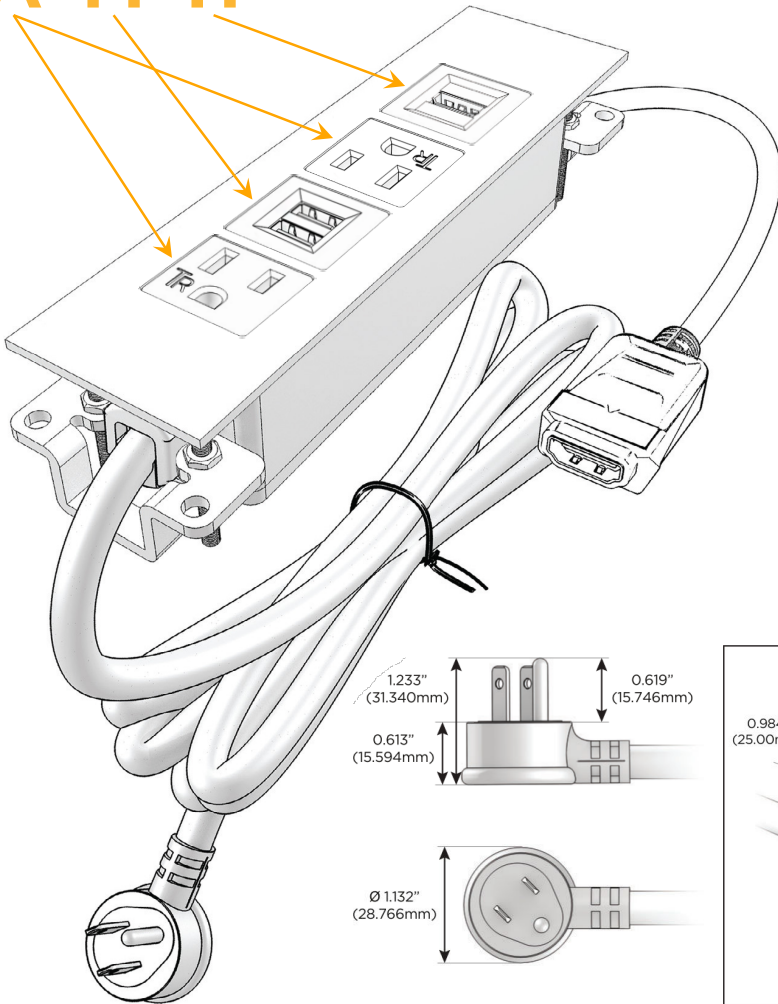

M-POWER-4T

AC POWER & DATA CONNECTIVITY SOLUTION

M-POWER-4TW-AMAH-BRAATP

Specs:

Modules/Ports:

- **A** Tamper Resistant AC Receptacle
- **M** Double USB-A (Fast Charging Ports - 18W)
- **H** HDMI

A M H

Distributed by

Mormax Company, Inc.

8 Westchester Plaza

Elmsford, NY 10523

914-699-0101

sales@mormax.com

mormax.com