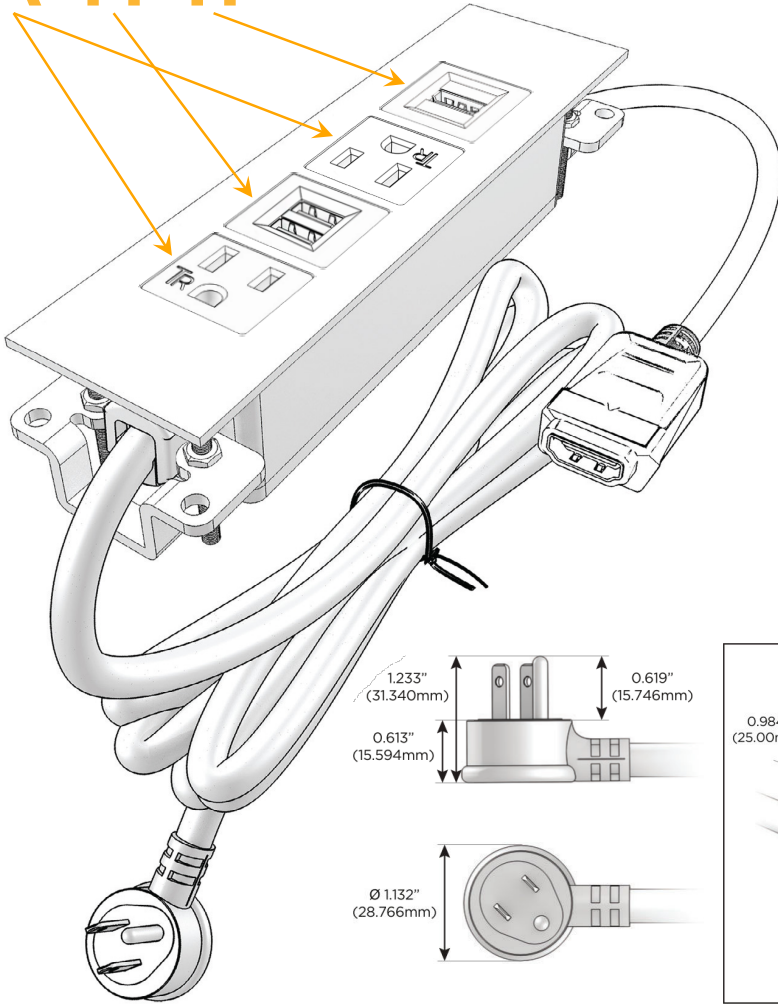

M-POWER-4T

AC POWER & DATA CONNECTIVITY SOLUTION

M-POWER-4TW-AMAH-BR4TP

Specs:

Modules/Ports:

- **A** Tamper Resistant AC Receptacle
- **M** Double USB-A (Fast Charging Ports - 18W)
- **H** HDMI

A M H

Distributed by

Mormax Company, Inc.

8 Westchester Plaza

Elmsford, NY 10523

914-699-0101

sales@mormax.com

mormax.com