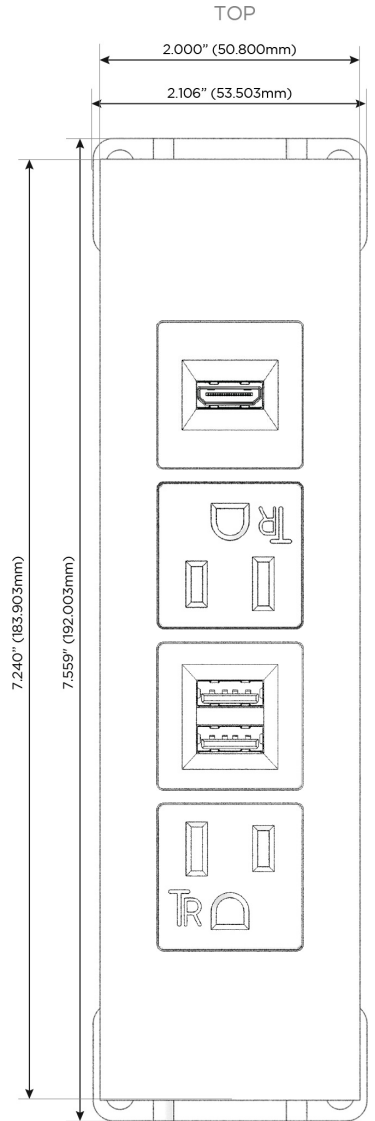

M-POWER-4T

AC POWER & DATA CONNECTIVITY SOLUTION

M-POWER-4TW-AMAH-BR4TP

Specs:

Modules/Ports:

- **A** Tamper Resistant AC Receptacle
- **M** Double USB-A (Fast Charging Ports - 18W)
- **H** HDMI

A M H

Distributed by

Mormax Company, Inc.

8 Westchester Plaza

Elmsford, NY 10523

914-699-0101

sales@mormax.com

mormax.com