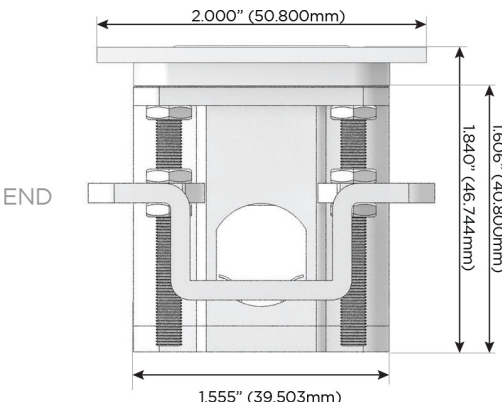

M-POWER-4T

AC POWER & DATA CONNECTIVITY SOLUTION

M-POWER-4TW-AMAH-BR4TP

Specs:

Modules/Ports:

- **A** Tamper Resistant AC Receptacle
- **M** Double USB-A (Fast Charging Ports - 18W)
- **H** HDMI

A M H

Distributed by

Mormax Company, Inc.

8 Westchester Plaza

Elmsford, NY 10523

914-699-0101

sales@mormax.com

mormax.com