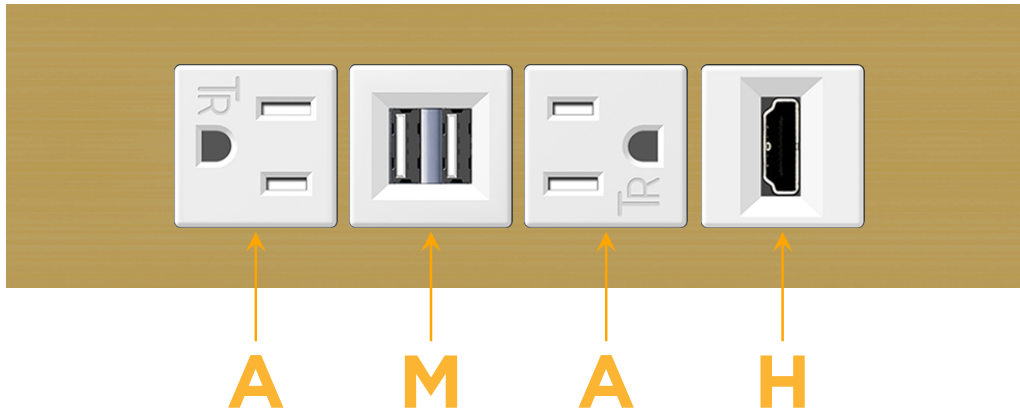

M-POWER-4T

AC POWER & DATA CONNECTIVITY SOLUTION

M-POWER-4TW-AMAH-BR4TP

Distributed by

Mormax Company, Inc.

8 Westchester Plaza

Elmsford, NY 10523

914-699-0101

sales@mormax.com

mormax.com

Metro Light & Power's line of power & data solutions offers sophisticated design elements combined with greater ease of installation. Streamlined and low-profile, enhanced by side-exiting cords, our outlets advance the industry with their cutting edge look and feel. We believe flexibility is key, and we provide a variety of mounting options, including the ability to mount in limited spaces. Our outlets are available in many finishes and configurations, in addition to a custom color and finish capability for our clients.

Trim Plate Finish: **SOLID BRASS BRUSHED**

Custom Finishes Available

M-POWER-4TW-AMAH-BR4TP

Features:

Module/Port Options:

- **A** Tamper Resistant AC Receptacle
- **E** USB-A & USB-C (20W)
- **M** Double USB-A (Fast Charging Ports - 18W)
- **H** HDMI
- **6** CAT 6
- **12** RJ 12
- **X** Switched AC
- **Y** 3-Way Switch (Low Voltage)
- **V** USB-C (45W High Speed Charging Port)
- **S** USB-C (25W High Speed Charging Port)
- **R** Switched AC (Rocker Switch)
- **D** Dimmer Switch

Plug:

Supplied with Low Profile Flat 45° Angle 120 VAC Plug

Optional Standard Straight 120 VAC Plug

Optional Straight 120 VAC Pass-through Plug

- CLEAN, COMPACT DESIGN
- STREAMLINED
- LOW PROFILE
- SIDE-EXITING CORDS
- PLUG & PLAY
- 6' AC CORD & PLUG (FLAT PLUG STANDARD)
- CUSTOMIZABLE CONFIGURATIONS AND FINISHES
- UL LISTED FOR MOUNTING IN FURNITURE
- 15A