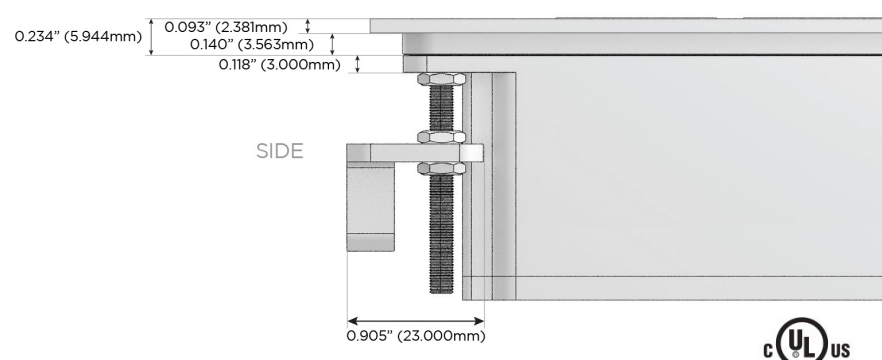

M-POWER-4T

AC POWER & DATA CONNECTIVITY SOLUTION

M-POWER-4TW-AMAH-BR4TP

Specs:

Modules/Ports:

- **A** Tamper Resistant AC Receptacle
- **M** Double USB-A (Fast Charging Ports - 18W)
- **H** HDMI

A M H

Distributed by

Mormax Company, Inc.

8 Westchester Plaza

Elmsford, NY 10523

914-699-0101

sales@mormax.com

mormax.com