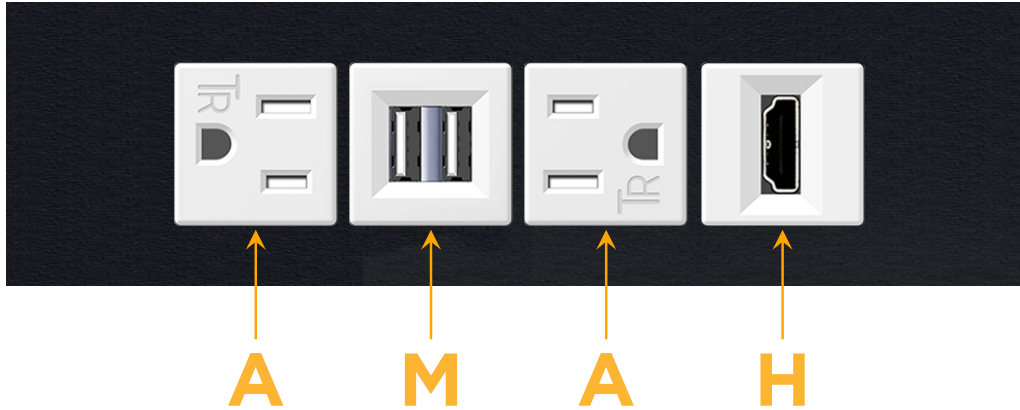

Trim Plate Finish: **BLACK (ABS)**

Custom Finishes Available

M-POWER-4TW-AMAH-BATP

Features:

Module/Port Options:

- A** Tamper Resistant AC Receptacle
- E** USB-A & USB-C (20W)
- M** Double USB-A (Fast Charging Ports - 18W)
- H** HDMI
- 6** CAT 6
- 12** RJ 12
- X** Switched AC
- Y** 3-Way Switch (Low Voltage)
- V** USB-C (45W High Speed Charging Port)
- S** USB-C (25W High Speed Charging Port)
- R** Switched AC (Rocker Switch)
- D** Dimmer Switch

Plug:

Supplied with Low Profile Flat 45° Angle 120 VAC Plug

Optional Standard Straight 120 VAC Plug

Optional Straight 120 VAC Pass-through Plug

- CLEAN, COMPACT DESIGN
- STREAMLINED
- LOW PROFILE
- SIDE-EXITING CORDS
- PLUG & PLAY
- 6' AC CORD & PLUG (FLAT PLUG STANDARD)
- CUSTOMIZABLE CONFIGURATIONS AND FINISHES
- UL LISTED FOR MOUNTING IN FURNITURE
- 15A

M-POWER-4T

AC POWER & DATA CONNECTIVITY SOLUTION

M-POWER-4TW-AMAH-BATP

Specs:

Modules/Ports:

- A** Tamper Resistant AC Receptacle
- M** Double USB-A (Fast Charging Ports - 18W)
- H** HDMI

A M H

Distributed by