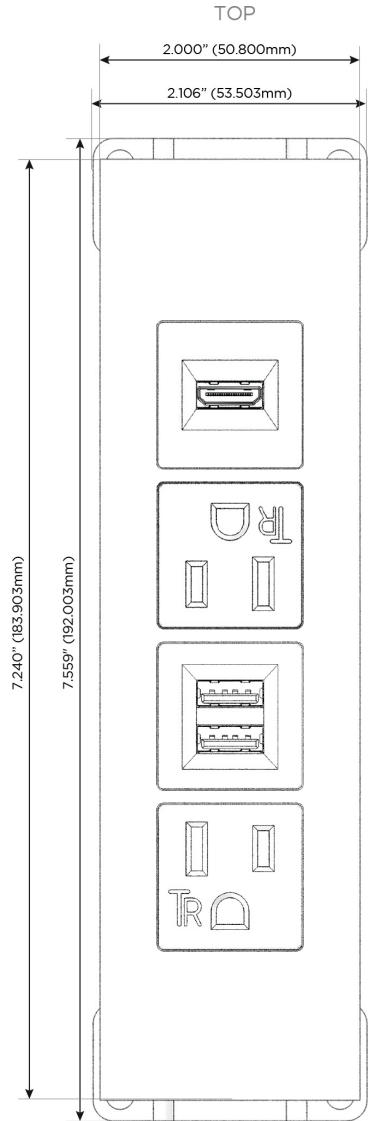

Trim Plate Finish: **BLACK (ABS)**

Custom Finishes Available

M-POWER-4TW-AMAH-BATP

Features:

Module/Port Options:

- A** Tamper Resistant AC Receptacle
- E** USB-A & USB-C (20W)
- M** Double USB-A (Fast Charging Ports - 18W)
- H** HDMI
- 6** CAT 6
- 12** RJ 12
- X** Switched AC
- Y** 3-Way Switch (Low Voltage)
- V** USB-C (45W High Speed Charging Port)
- S** USB-C (25W High Speed Charging Port)
- R** Switched AC (Rocker Switch)
- D** Dimmer Switch

Plug:

Supplied with Low Profile Flat 45° Angle 120 VAC Plug

Optional Standard Straight 120 VAC Plug

Optional Straight 120 VAC Pass-through Plug

- CLEAN, COMPACT DESIGN
- STREAMLINED
- LOW PROFILE
- SIDE-EXITING CORDS
- PLUG & PLAY
- 6' AC CORD & PLUG (FLAT PLUG STANDARD)
- CUSTOMIZABLE CONFIGURATIONS AND FINISHES
- UL LISTED FOR MOUNTING IN FURNITURE
- 15A

M-POWER-4T

AC POWER & DATA CONNECTIVITY SOLUTION

M-POWER-4TW-AMAH-BATP

Specs:

Modules/Ports:

- A** Tamper Resistant AC Receptacle
- M** Double USB-A (Fast Charging Ports - 18W)
- H** HDMI

A M H

Distributed by