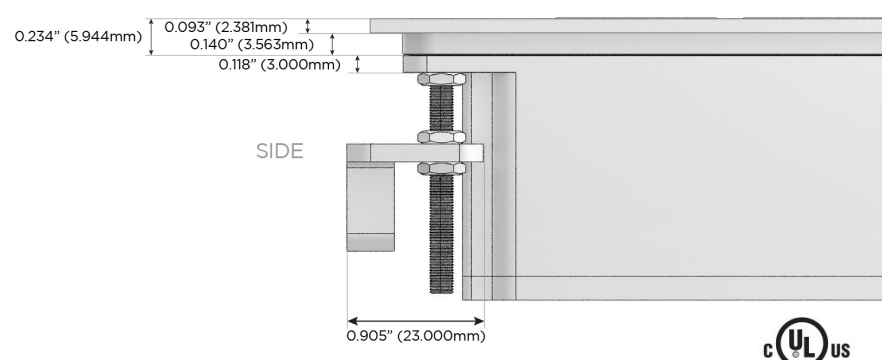

Plug:

Supplied with Low Profile Flat 45° Angle 120 VAC Plug

Optional Standard Straight 120 VAC Plug

Optional Straight 120 VAC Pass-through Plug

- CLEAN, COMPACT DESIGN
- STREAMLINED
- LOW PROFILE
- SIDE-EXITING CORDS
- PLUG & PLAY
- 6' AC CORD & PLUG (FLAT PLUG STANDARD)
- CUSTOMIZABLE CONFIGURATIONS AND FINISHES
- UL LISTED FOR MOUNTING IN FURNITURE
- 15A

M-POWER-4T

AC POWER & DATA CONNECTIVITY SOLUTION

M-POWER-4TW-AMAH-BATP

Specs:

Modules/Ports:

- A** Tamper Resistant AC Receptacle
- M** Double USB-A (Fast Charging Ports - 18W)
- H** HDMI

A M H

Distributed by