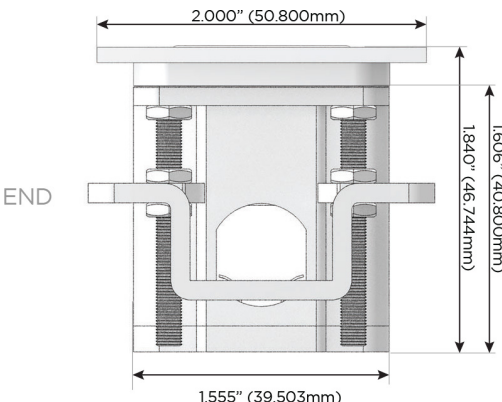

Trim Plate Finish: **BLACK (ABS)**

Custom Finishes Available

M-POWER-4TW-AMAH-BATP

Features:

Module/Port Options:

- A** Tamper Resistant AC Receptacle
- E** USB-A & USB-C (20W)
- M** Double USB-A (Fast Charging Ports - 18W)
- H** HDMI
- 6** CAT 6
- 12** RJ 12
- X** Switched AC
- Y** 3-Way Switch (Low Voltage)
- V** USB-C (45W High Speed Charging Port)
- S** USB-C (25W High Speed Charging Port)
- R** Switched AC (Rocker Switch)
- D** Dimmer Switch

Plug:

Supplied with Low Profile Flat 45° Angle 120 VAC Plug

Optional Standard Straight 120 VAC Plug

Optional Straight 120 VAC Pass-through Plug

- CLEAN, COMPACT DESIGN
- STREAMLINED
- LOW PROFILE
- SIDE-EXITING CORDS
- PLUG & PLAY
- 6' AC CORD & PLUG (FLAT PLUG STANDARD)
- CUSTOMIZABLE CONFIGURATIONS AND FINISHES
- UL LISTED FOR MOUNTING IN FURNITURE
- 15A

M-POWER-4T

AC POWER & DATA CONNECTIVITY SOLUTION

M-POWER-4TW-AMAH-BATP

Specs:

Modules/Ports:

- A** Tamper Resistant AC Receptacle
- M** Double USB-A (Fast Charging Ports - 18W)
- H** HDMI

A M H

Distributed by