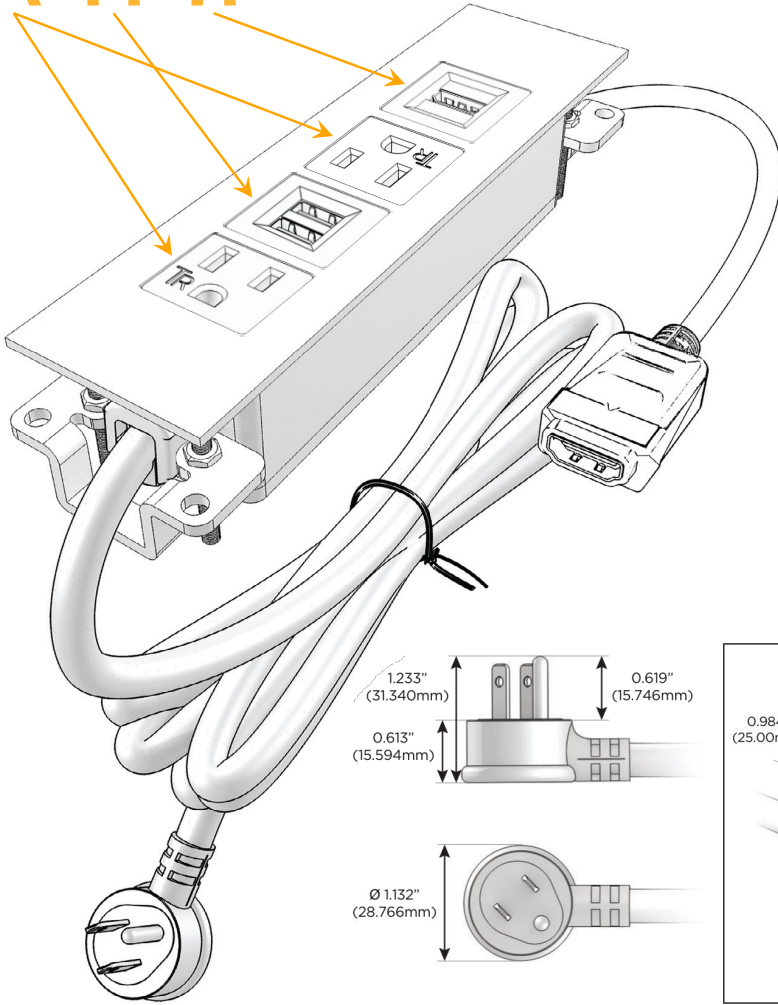

Trim Plate Finish: **BLACK (ABS)**

Custom Finishes Available

M-POWER-4TW-AMAH-BATP

Features:

Module/Port Options:

- A** Tamper Resistant AC Receptacle
- E** USB-A & USB-C (20W)
- M** Double USB-A (Fast Charging Ports - 18W)
- H** HDMI
- 6** CAT 6
- 12** RJ 12
- X** Switched AC
- Y** 3-Way Switch (Low Voltage)
- V** USB-C (45W High Speed Charging Port)
- S** USB-C (25W High Speed Charging Port)
- R** Switched AC (Rocker Switch)
- D** Dimmer Switch

Plug:

Supplied with Low Profile Flat 45° Angle 120 VAC Plug

Optional Standard Straight 120 VAC Plug

Optional Straight 120 VAC Pass-through Plug

- CLEAN, COMPACT DESIGN
- STREAMLINED
- LOW PROFILE
- SIDE-EXITING CORDS
- PLUG & PLAY
- 6' AC CORD & PLUG (FLAT PLUG STANDARD)
- CUSTOMIZABLE CONFIGURATIONS AND FINISHES
- UL LISTED FOR MOUNTING IN FURNITURE
- 15A

M-POWER-4T

AC POWER & DATA CONNECTIVITY SOLUTION

M-POWER-4TW-AMAH-BATP

Specs:

Modules/Ports:

- A** Tamper Resistant AC Receptacle
- M** Double USB-A (Fast Charging Ports - 18W)
- H** HDMI

A M H

Distributed by