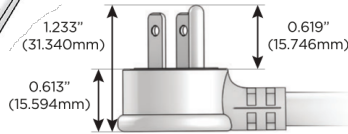

M-POWER-4T

AC POWER & DATA CONNECTIVITY SOLUTION

M-POWER-4TW-AMAH-BATP

Specs:

Modules/Ports:

- A** Tamper Resistant AC Receptacle
- M** Double USB-A (Fast Charging Ports - 18W)
- H** HDMI

A M H

Distributed by