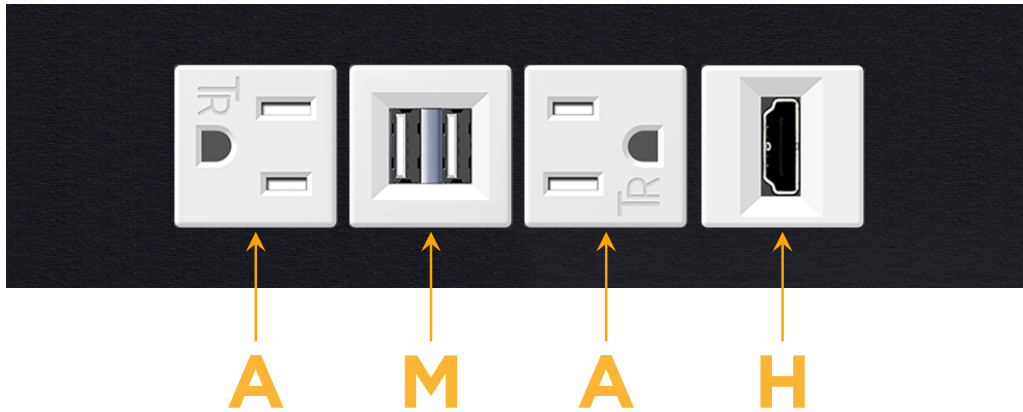

M-POWER-4T

AC POWER & DATA CONNECTIVITY SOLUTION

M-POWER-4TW-AMAH-B2ATP

Distributed by

Mormax Company, Inc.

8 Westchester Plaza

Elmsford, NY 10523

914-699-0101

sales@mormax.com

mormax.com

Metro Light & Power's line of power & data solutions offers sophisticated design elements combined with greater ease of installation. Streamlined and low-profile, enhanced by side-exiting cords, our outlets advance the industry with their cutting edge look and feel. We believe flexibility is key, and we provide a variety of mounting options, including the ability to mount in limited spaces. Our outlets are available in many finishes and configurations, in addition to a custom color and finish capability for our clients.

Trim Plate Finish: **SATIN BLACK (ABS)**

Custom Finishes Available

M-POWER-4TW-AMAH-B2ATP

Features:

Module/Port Options:

- **A** Tamper Resistant AC Receptacle
- **E** USB-A & USB-C (20W)
- **M** Double USB-A (Fast Charging Ports - 18W)
- **H** HDMI
- **6** CAT 6
- **12** RJ 12
- **X** Switched AC
- **Y** 3-Way Switch (Low Voltage)
- **V** USB-C (45W High Speed Charging Port)
- **S** USB-C (25W High Speed Charging Port)
- **R** Switched AC (Rocker Switch)
- **D** Dimmer Switch

Plug:

Supplied with Low Profile Flat 45° Angle 120 VAC Plug

Optional Standard Straight 120 VAC Plug

Optional Straight 120 VAC Pass-through Plug

- CLEAN, COMPACT DESIGN
- STREAMLINED
- LOW PROFILE
- SIDE-EXITING CORDS
- PLUG & PLAY
- 6' AC CORD & PLUG (FLAT PLUG STANDARD)
- CUSTOMIZABLE CONFIGURATIONS AND FINISHES
- UL LISTED FOR MOUNTING IN FURNITURE
- 15A