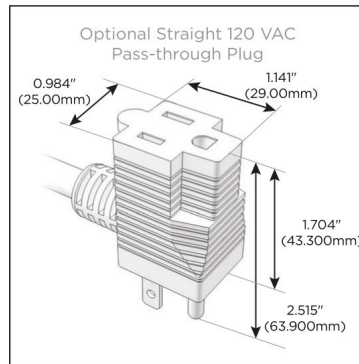

M-POWER-4T

AC POWER & DATA CONNECTIVITY SOLUTION

M-POWER-4TW-AMAH-APATP

Specs:

Modules/Ports:

- **A** Tamper Resistant AC Receptacle
- **M** Double USB-A (Fast Charging Ports - 18W)
- **H** HDMI

A M H

Distributed by

Mormax Company, Inc.

8 Westchester Plaza

Elmsford, NY 10523

914-699-0101

sales@mormax.com

mormax.com