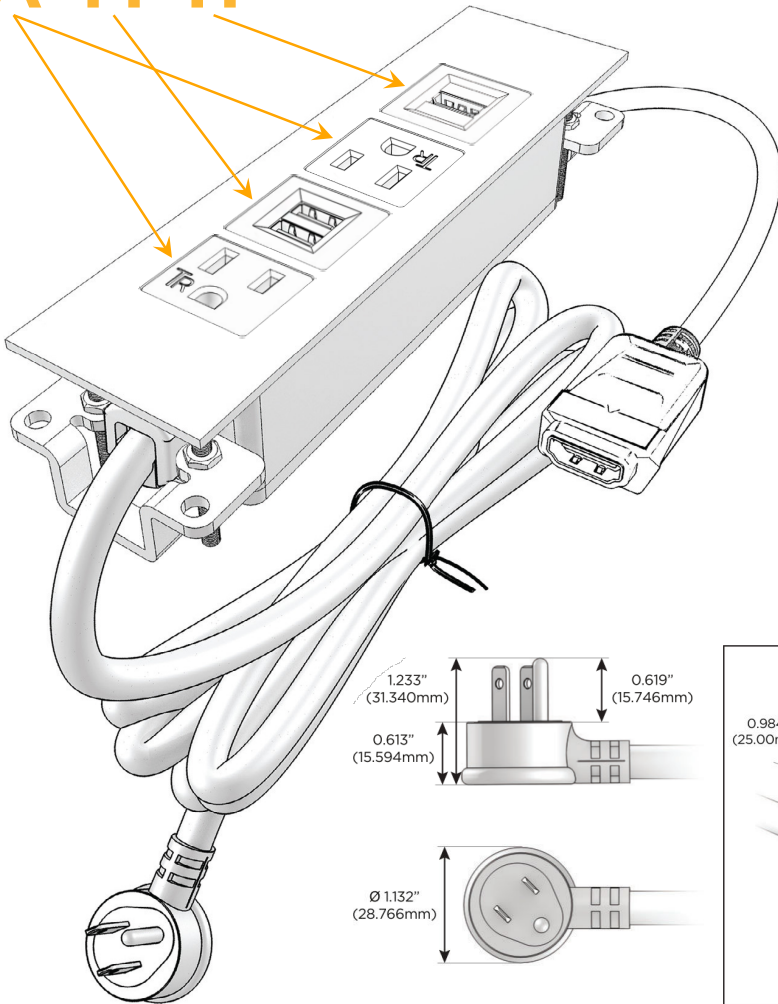

M-POWER-4T

AC POWER & DATA CONNECTIVITY SOLUTION

M-POWER-4TW-AMAH-APATP

Specs:

Modules/Ports:

- **A** Tamper Resistant AC Receptacle
- **M** Double USB-A (Fast Charging Ports - 18W)
- **H** HDMI

A M H

Distributed by

Mormax Company, Inc.

8 Westchester Plaza

Elmsford, NY 10523

914-699-0101

sales@mormax.com

mormax.com