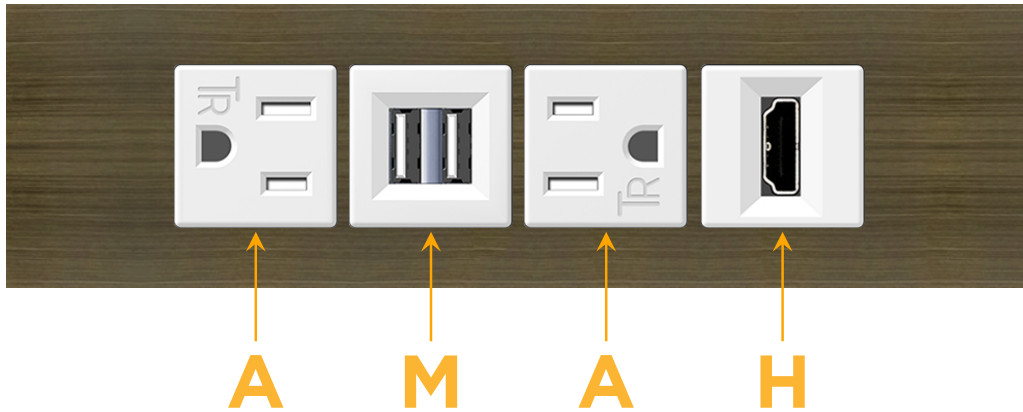

Trim Plate Finish: **SPECIAL ANTIQUE BRONZE (ABS)**

Custom Finishes Available

M-POWER-4TW-AMAH-APATP

Features:

**Module/Port Options:**

- A** Tamper Resistant AC Receptacle
- E** USB-A & USB-C (20W)
- M** Double USB-A (Fast Charging Ports - 18W)
- H** HDMI
- 6** CAT 6
- 12** RJ 12
- X** Switched AC
- Y** 3-Way Switch (Low Voltage)
- V** USB-C (45W High Speed Charging Port)
- S** USB-C (25W High Speed Charging Port)
- R** Switched AC (Rocker Switch)
- D** Dimmer Switch

**Plug:**

Supplied with Low Profile Flat 45° Angle 120 VAC Plug

Optional Standard Straight 120 VAC Plug

Optional Straight 120 VAC Pass-through Plug

- CLEAN, COMPACT DESIGN
- STREAMLINED
- LOW PROFILE
- SIDE-EXITING CORDS
- PLUG & PLAY
- 6' AC CORD & PLUG (FLAT PLUG STANDARD)
- CUSTOMIZABLE CONFIGURATIONS AND FINISHES
- UL LISTED FOR MOUNTING IN FURNITURE
- 15A

### Modules/Ports:

- A** Tamper Resistant AC Receptacle
- M** Double USB-A (Fast Charging Ports - 18W)
- H** HDMI