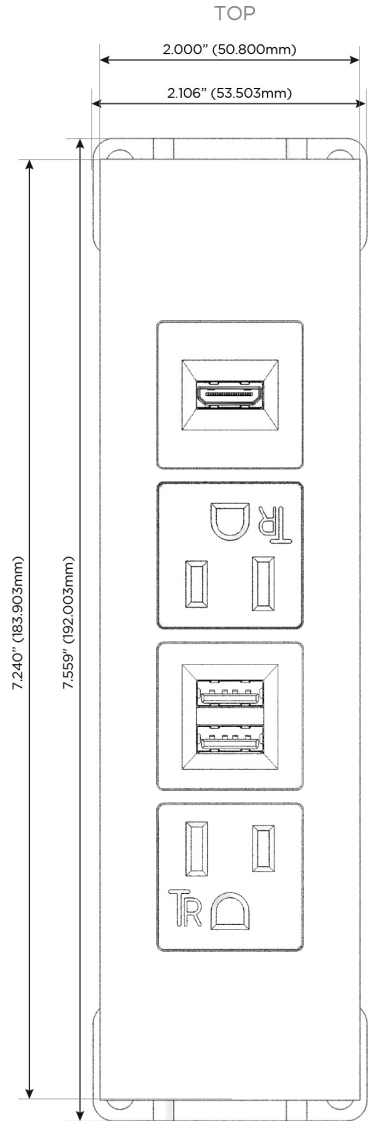

M-POWER-4T

AC POWER & DATA CONNECTIVITY SOLUTION

M-POWER-4TW-AMAH-APATP

Specs:

Modules/Ports:

- **A** Tamper Resistant AC Receptacle
- **M** Double USB-A (Fast Charging Ports - 18W)
- **H** HDMI

A M H

Distributed by

Mormax Company, Inc.

8 Westchester Plaza

Elmsford, NY 10523

914-699-0101

sales@mormax.com

mormax.com