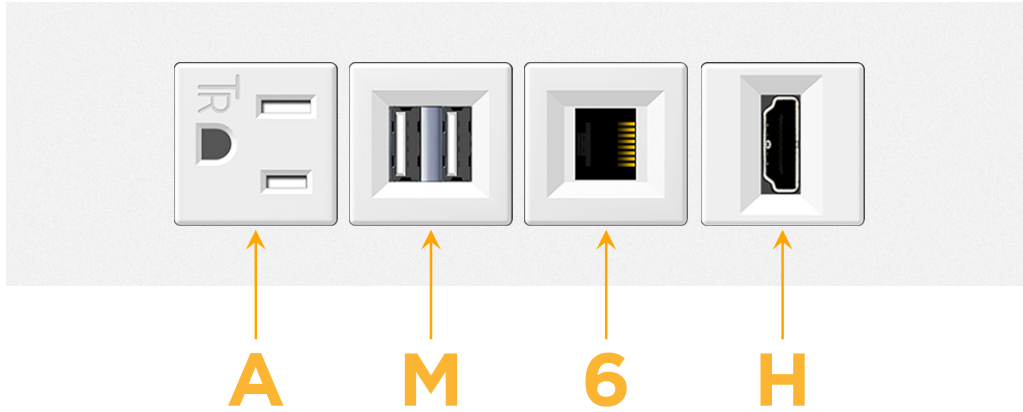

M-POWER-4T

AC POWER & DATA CONNECTIVITY SOLUTION

M-POWER-4TW-AM6H-WTP

Distributed by

Mormax Company, Inc.

8 Westchester Plaza

Elmsford, NY 10523

914-699-0101

sales@mormax.com

mormax.com

Metro Light & Power's line of power & data solutions offers sophisticated design elements combined with greater ease of installation. Streamlined and low-profile, enhanced by side-exiting cords, our outlets advance the industry with their cutting edge look and feel. We believe flexibility is key, and we provide a variety of mounting options, including the ability to mount in limited spaces. Our outlets are available in many finishes and configurations, in addition to a custom color and finish capability for our clients.

Trim Plate Finish: **WHITE (STEEL)**

Custom Finishes Available

M-POWER-4TW-AM6H-WTP

Features:

Module/Port Options:

- **A** Tamper Resistant AC Receptacle
- **E** USB-A & USB-C (20W)
- **M** Double USB-A (Fast Charging Ports - 18W)
- **H** HDMI
- **6** CAT 6
- **12** RJ 12
- **X** Switched AC
- **Y** 3-Way Switch (Low Voltage)
- **V** USB-C (45W High Speed Charging Port)
- **S** USB-C (25W High Speed Charging Port)
- **R** Switched AC (Rocker Switch)
- **D** Dimmer Switch

Plug:

Supplied with Low Profile Flat 45° Angle 120 VAC Plug

Optional Standard Straight 120 VAC Plug

Optional Straight 120 VAC Pass-through Plug

- CLEAN, COMPACT DESIGN
- STREAMLINED
- LOW PROFILE
- SIDE-EXITING CORDS
- PLUG & PLAY
- 6' AC CORD & PLUG (FLAT PLUG STANDARD)
- CUSTOMIZABLE CONFIGURATIONS AND FINISHES
- UL LISTED FOR MOUNTING IN FURNITURE
- 15A