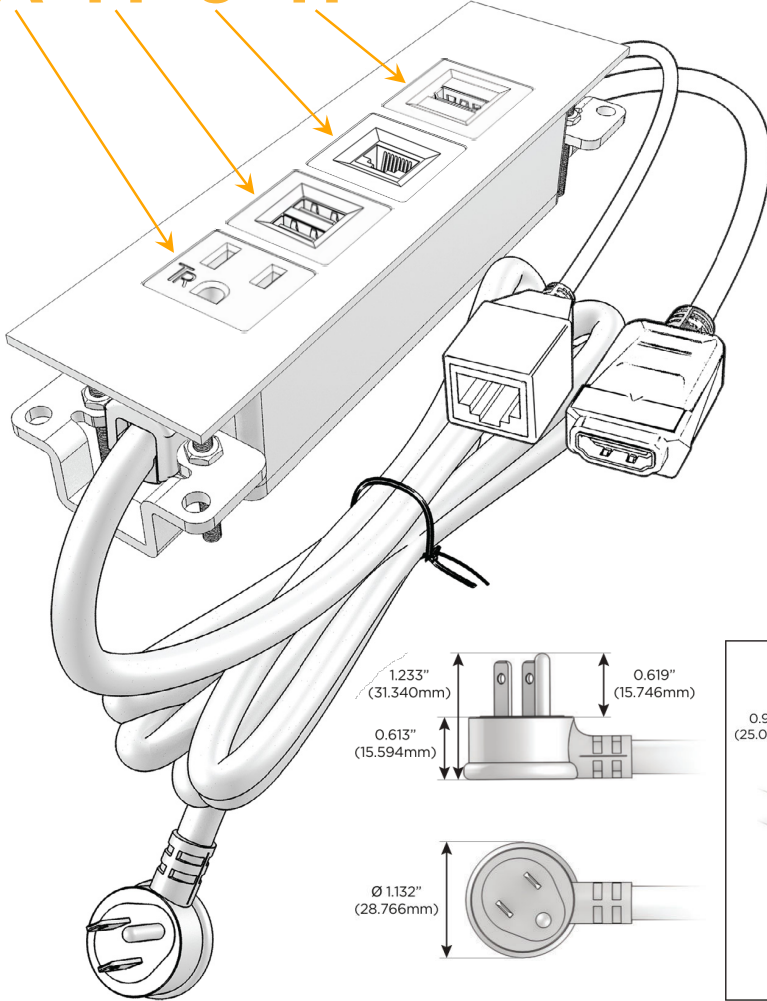

M-POWER-4T

AC POWER & DATA CONNECTIVITY SOLUTION

M-POWER-4TW-AM6H-WTP

Specs:

Modules/Ports:

- **A** Tamper Resistant AC Receptacle
- **M** Double USB-A (Fast Charging Ports - 18W)
- **6** CAT 6
- **H** HDMI

A M 6 H