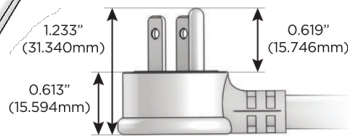

M-POWER-4T

AC POWER & DATA CONNECTIVITY SOLUTION

M-POWER-4TW-AM6H-WTP

Specs:

Modules/Ports:

- **A** Tamper Resistant AC Receptacle
- **M** Double USB-A (Fast Charging Ports - 18W)
- **6** CAT 6
- **H** HDMI

A M 6 H