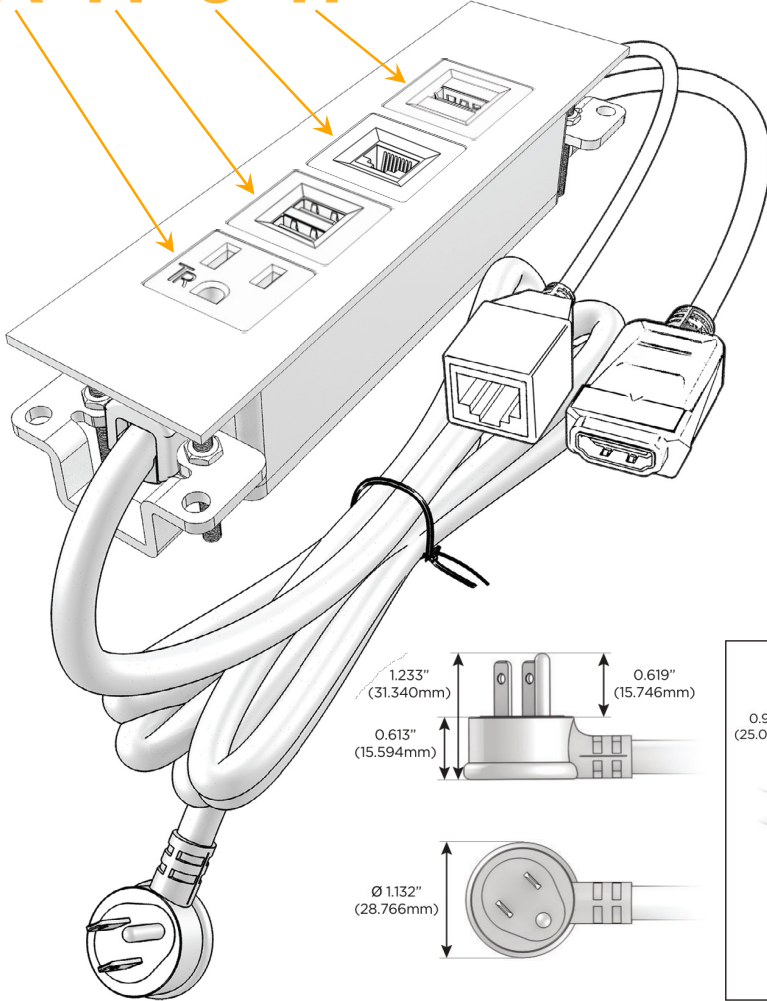

Trim Plate Finish: **STAINLESS STEEL MIRROR FINISH**

Custom Finishes Available

M-POWER-4TW-AM6H-SS8TP

Features:

Module/Port Options:

- A** Tamper Resistant AC Receptacle
- E** USB-A & USB-C (20W)
- M** Double USB-A (Fast Charging Ports - 18W)
- H** HDMI
- 6** CAT 6
- 12** RJ 12
- X** Switched AC
- Y** 3-Way Switch (Low Voltage)
- V** USB-C (45W High Speed Charging Port)
- S** USB-C (25W High Speed Charging Port)
- R** Switched AC (Rocker Switch)
- D** Dimmer Switch

Plug:

Supplied with Low Profile Flat 45° Angle 120 VAC Plug

Optional Standard Straight 120 VAC Plug

Optional Straight 120 VAC Pass-through Plug

- CLEAN, COMPACT DESIGN
- STREAMLINED
- LOW PROFILE
- SIDE-EXITING CORDS
- PLUG & PLAY
- 6' AC CORD & PLUG (FLAT PLUG STANDARD)
- CUSTOMIZABLE CONFIGURATIONS AND FINISHES
- UL LISTED FOR MOUNTING IN FURNITURE
- 15A

M-POWER-4T

AC POWER & DATA CONNECTIVITY SOLUTION

M-POWER-4TW-AM6H-SS8TP

Specs:

Modules/Ports:

- A** Tamper Resistant AC Receptacle
- M** Double USB-A (Fast Charging Ports - 18W)
- 6** CAT 6
- H** HDMI

A M 6 H