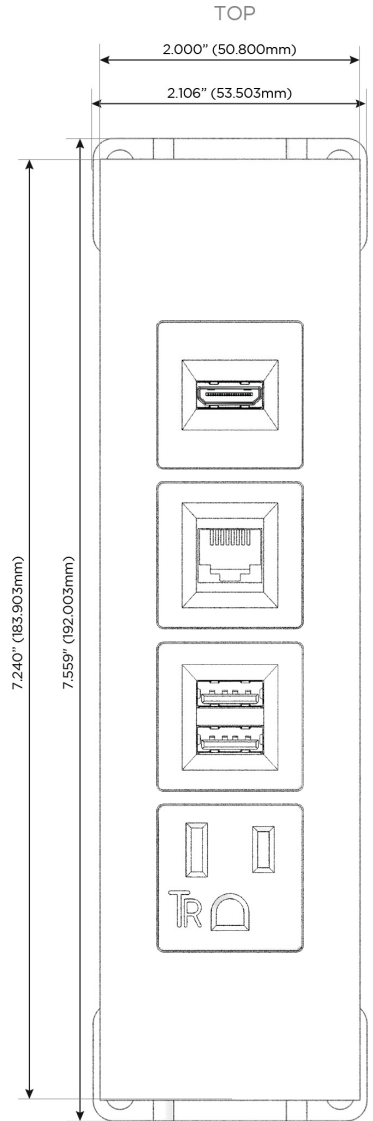

Trim Plate Finish: **STAINLESS STEEL MIRROR FINISH**

Custom Finishes Available

M-POWER-4TW-AM6H-SS8TP

Features:

Module/Port Options:

- A** Tamper Resistant AC Receptacle
- E** USB-A & USB-C (20W)
- M** Double USB-A (Fast Charging Ports - 18W)
- H** HDMI
- 6** CAT 6
- 12** RJ 12
- X** Switched AC
- Y** 3-Way Switch (Low Voltage)
- V** USB-C (45W High Speed Charging Port)
- S** USB-C (25W High Speed Charging Port)
- R** Switched AC (Rocker Switch)
- D** Dimmer Switch

Plug:

Supplied with Low Profile Flat 45° Angle 120 VAC Plug

Optional Standard Straight 120 VAC Plug

Optional Straight 120 VAC Pass-through Plug

- CLEAN, COMPACT DESIGN
- STREAMLINED
- LOW PROFILE
- SIDE-EXITING CORDS
- PLUG & PLAY
- 6' AC CORD & PLUG (FLAT PLUG STANDARD)
- CUSTOMIZABLE CONFIGURATIONS AND FINISHES
- UL LISTED FOR MOUNTING IN FURNITURE
- 15A

M-POWER-4T

AC POWER & DATA CONNECTIVITY SOLUTION

M-POWER-4TW-AM6H-SS8TP

Specs:

Modules/Ports:

- A** Tamper Resistant AC Receptacle
- M** Double USB-A (Fast Charging Ports - 18W)
- 6** CAT 6
- H** HDMI

A M 6 H