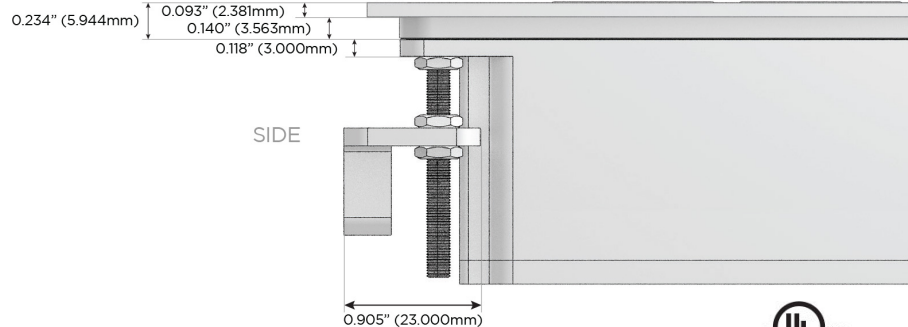

M-POWER-4T

AC POWER & DATA CONNECTIVITY SOLUTION

M-POWER-4TW-AM6H-SS8TP

Specs:

Modules/Ports:

- A** Tamper Resistant AC Receptacle
- M** Double USB-A (Fast Charging Ports - 18W)
- 6** CAT 6
- H** HDMI

A M 6 H