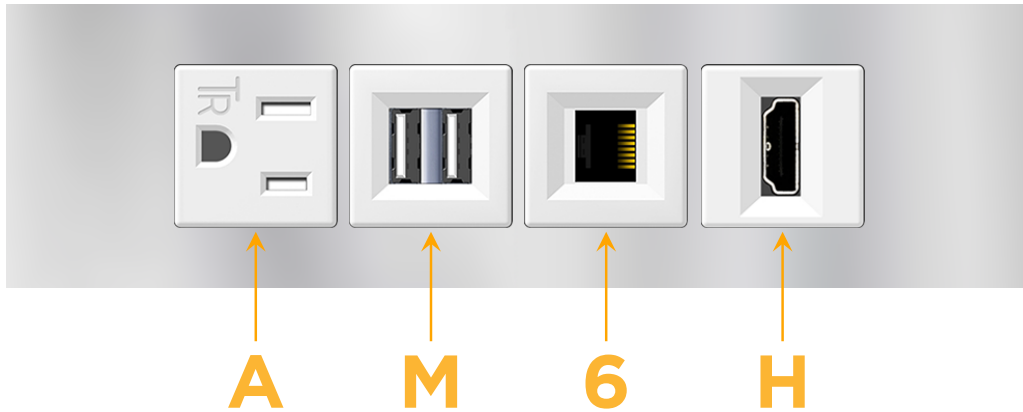

sales@mormax.com

mormax.com

Metro Light & Power's line of power & data solutions offers sophisticated design elements combined with greater ease of installation. Streamlined and low-profile, enhanced by side-exiting cords, our outlets advance the industry with their cutting edge look and feel. We believe flexibility is key, and we provide a variety of mounting options, including the ability to mount in limited spaces. Our outlets are available in many finishes and configurations, in addition to a custom color and finish capability for our clients.

Trim Plate Finish: **STAINLESS STEEL MIRROR FINISH**

Custom Finishes Available

M-POWER-4TW-AM6H-SS8TP

Features:

Module/Port Options:

- A** Tamper Resistant AC Receptacle
- E** USB-A & USB-C (20W)
- M** Double USB-A (Fast Charging Ports - 18W)
- H** HDMI
- 6** CAT 6
- 12** RJ 12
- X** Switched AC
- Y** 3-Way Switch (Low Voltage)
- V** USB-C (45W High Speed Charging Port)
- S** USB-C (25W High Speed Charging Port)
- R** Switched AC (Rocker Switch)
- D** Dimmer Switch

Plug:

Supplied with Low Profile Flat 45° Angle 120 VAC Plug

Optional Standard Straight 120 VAC Plug

Optional Straight 120 VAC Pass-through Plug

- CLEAN, COMPACT DESIGN
- STREAMLINED
- LOW PROFILE
- SIDE-EXITING CORDS
- PLUG & PLAY
- 6' AC CORD & PLUG (FLAT PLUG STANDARD)
- CUSTOMIZABLE CONFIGURATIONS AND FINISHES
- UL LISTED FOR MOUNTING IN FURNITURE
- 15A

M-POWER-4T

AC POWER & DATA CONNECTIVITY SOLUTION

M-POWER-4TW-AM6H-SS8TP

Specs:

Modules/Ports:

- A** Tamper Resistant AC Receptacle
- M** Double USB-A (Fast Charging Ports - 18W)
- 6** CAT 6
- H** HDMI

A M 6 H