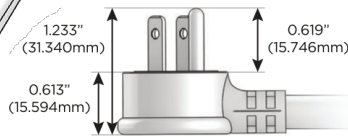

Plug:

Supplied with Low Profile Flat 45° Angle 120 VAC Plug

Optional Standard Straight 120 VAC Plug

Optional Straight 120 VAC Pass-through Plug

- CLEAN, COMPACT DESIGN
- STREAMLINED
- LOW PROFILE
- SIDE-EXITING CORDS
- PLUG & PLAY
- 6' AC CORD & PLUG (FLAT PLUG STANDARD)
- CUSTOMIZABLE CONFIGURATIONS AND FINISHES
- UL LISTED FOR MOUNTING IN FURNITURE
- 15A

M-POWER-4T

AC POWER & DATA CONNECTIVITY SOLUTION

M-POWER-4TW-AM6H-SS8TP

Specs:

Modules/Ports:

- A** Tamper Resistant AC Receptacle
- M** Double USB-A (Fast Charging Ports - 18W)
- 6** CAT 6
- H** HDMI

A M 6 H