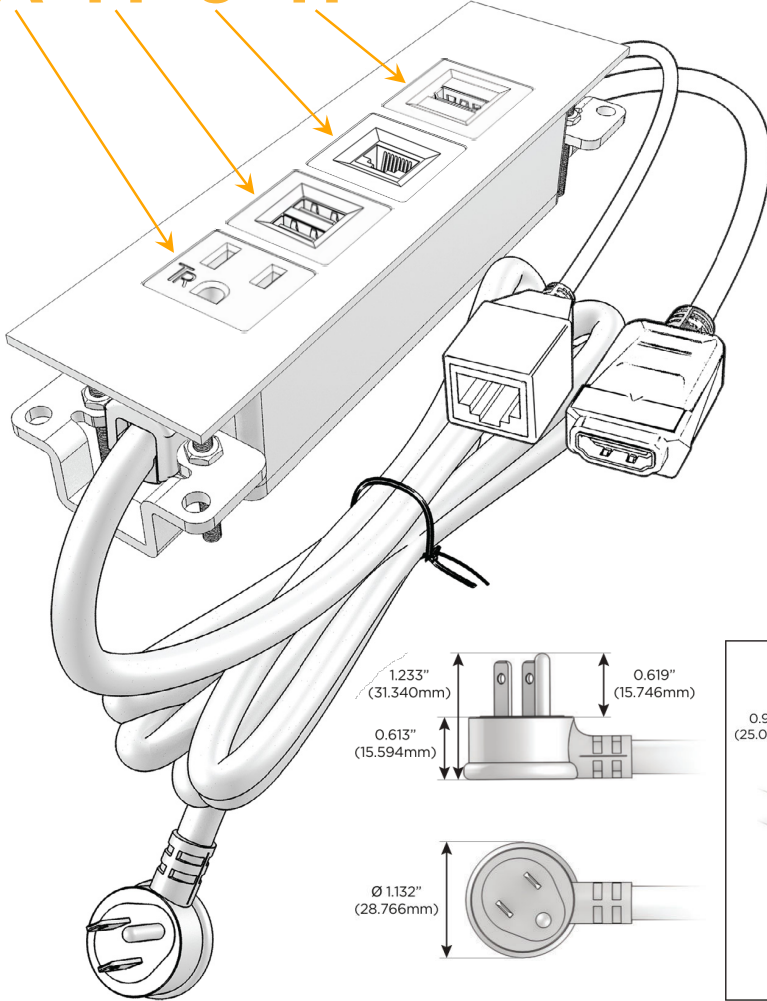

Trim Plate Finish: **STAINLESS STEEL BRUSHED**

Custom Finishes Available

M-POWER-4TW-AM6H-SS4TP

Features:

Module/Port Options:

- A** Tamper Resistant AC Receptacle
- E** USB-A & USB-C (20W)
- M** Double USB-A (Fast Charging Ports - 18W)
- H** HDMI
- 6** CAT 6
- 12** RJ 12
- X** Switched AC
- Y** 3-Way Switch (Low Voltage)
- V** USB-C (45W High Speed Charging Port)
- S** USB-C (25W High Speed Charging Port)
- R** Switched AC (Rocker Switch)
- D** Dimmer Switch

Plug:

Supplied with Low Profile Flat 45° Angle 120 VAC Plug

Optional Standard Straight 120 VAC Plug

Optional Straight 120 VAC Pass-through Plug

- CLEAN, COMPACT DESIGN
- STREAMLINED
- LOW PROFILE
- SIDE-EXITING CORDS
- PLUG & PLAY
- 6' AC CORD & PLUG (FLAT PLUG STANDARD)
- CUSTOMIZABLE CONFIGURATIONS AND FINISHES
- UL LISTED FOR MOUNTING IN FURNITURE
- 15A

M-POWER-4T

AC POWER & DATA CONNECTIVITY SOLUTION

M-POWER-4TW-AM6H-SS4TP

Specs:

Modules/Ports:

- A** Tamper Resistant AC Receptacle
- M** Double USB-A (Fast Charging Ports - 18W)
- 6** CAT 6
- H** HDMI

A M 6 H