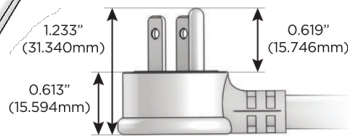

Plug:

Supplied with Low Profile Flat 45° Angle 120 VAC Plug

Optional Standard Straight 120 VAC Plug

Optional Straight 120 VAC Pass-through Plug

- CLEAN, COMPACT DESIGN
- STREAMLINED
- LOW PROFILE
- SIDE-EXITING CORDS
- PLUG & PLAY
- 6' AC CORD & PLUG (FLAT PLUG STANDARD)
- CUSTOMIZABLE CONFIGURATIONS AND FINISHES
- UL LISTED FOR MOUNTING IN FURNITURE
- 15A

M-POWER-4T

AC POWER & DATA CONNECTIVITY SOLUTION

M-POWER-4TW-AM6H-SS4TP

Specs:

Modules/Ports:

- A** Tamper Resistant AC Receptacle
- M** Double USB-A (Fast Charging Ports - 18W)
- 6** CAT 6
- H** HDMI

A M 6 H