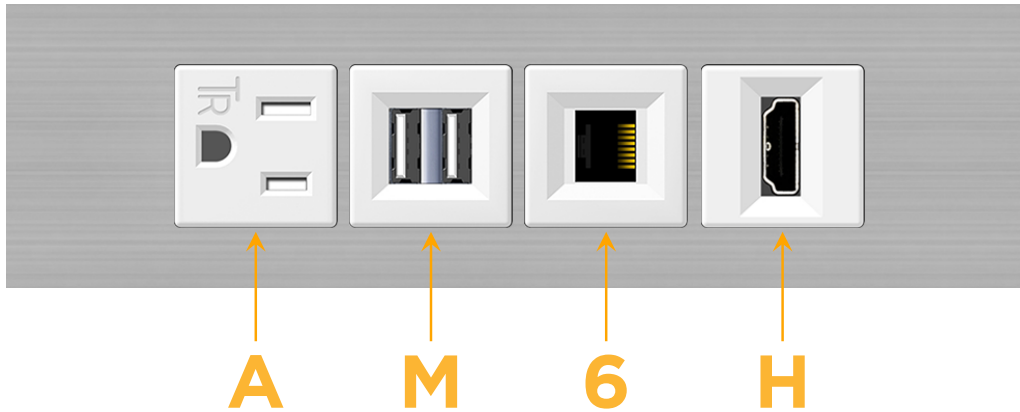

sales@mormax.com

mormax.com

Metro Light & Power's line of power & data solutions offers sophisticated design elements combined with greater ease of installation. Streamlined and low-profile, enhanced by side-exiting cords, our outlets advance the industry with their cutting edge look and feel. We believe flexibility is key, and we provide a variety of mounting options, including the ability to mount in limited spaces. Our outlets are available in many finishes and configurations, in addition to a custom color and finish capability for our clients.

Trim Plate Finish: **STAINLESS STEEL BRUSHED**

Custom Finishes Available

M-POWER-4TW-AM6H-SS4TP

Features:

Module/Port Options:

- A** Tamper Resistant AC Receptacle
- E** USB-A & USB-C (20W)
- M** Double USB-A (Fast Charging Ports - 18W)
- H** HDMI
- 6** CAT 6
- 12** RJ 12
- X** Switched AC
- Y** 3-Way Switch (Low Voltage)
- V** USB-C (45W High Speed Charging Port)
- S** USB-C (25W High Speed Charging Port)
- R** Switched AC (Rocker Switch)
- D** Dimmer Switch

Plug:

Supplied with Low Profile Flat 45° Angle 120 VAC Plug

Optional Standard Straight 120 VAC Plug

Optional Straight 120 VAC Pass-through Plug

- CLEAN, COMPACT DESIGN
- STREAMLINED
- LOW PROFILE
- SIDE-EXITING CORDS
- PLUG & PLAY
- 6' AC CORD & PLUG (FLAT PLUG STANDARD)
- CUSTOMIZABLE CONFIGURATIONS AND FINISHES
- UL LISTED FOR MOUNTING IN FURNITURE
- 15A

M-POWER-4T

AC POWER & DATA CONNECTIVITY SOLUTION

M-POWER-4TW-AM6H-SS4TP

Specs:

Modules/Ports:

- A** Tamper Resistant AC Receptacle
- M** Double USB-A (Fast Charging Ports - 18W)
- 6** CAT 6
- H** HDMI

A M 6 H