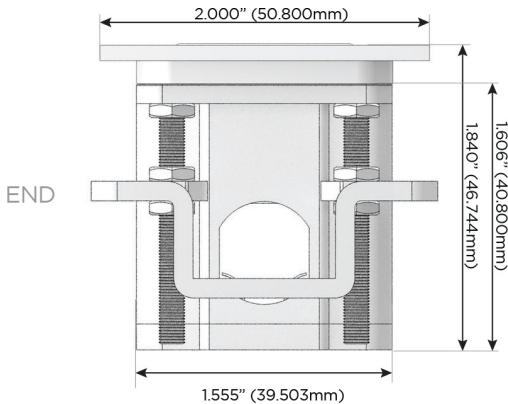

Plug:

Supplied with Low Profile Flat 45° Angle 120 VAC Plug

Optional Standard Straight 120 VAC Plug

Optional Straight 120 VAC Pass-through Plug

- CLEAN, COMPACT DESIGN
- STREAMLINED
- LOW PROFILE
- SIDE-EXITING CORDS
- PLUG & PLAY
- 6' AC CORD & PLUG (FLAT PLUG STANDARD)
- CUSTOMIZABLE CONFIGURATIONS AND FINISHES
- UL LISTED FOR MOUNTING IN FURNITURE
- 15A

M-POWER-4T

AC POWER & DATA CONNECTIVITY SOLUTION

M-POWER-4TW-AM6H-SS4TP

Specs:

Modules/Ports:

- A** Tamper Resistant AC Receptacle
- M** Double USB-A (Fast Charging Ports - 18W)
- 6** CAT 6
- H** HDMI

A M 6 H