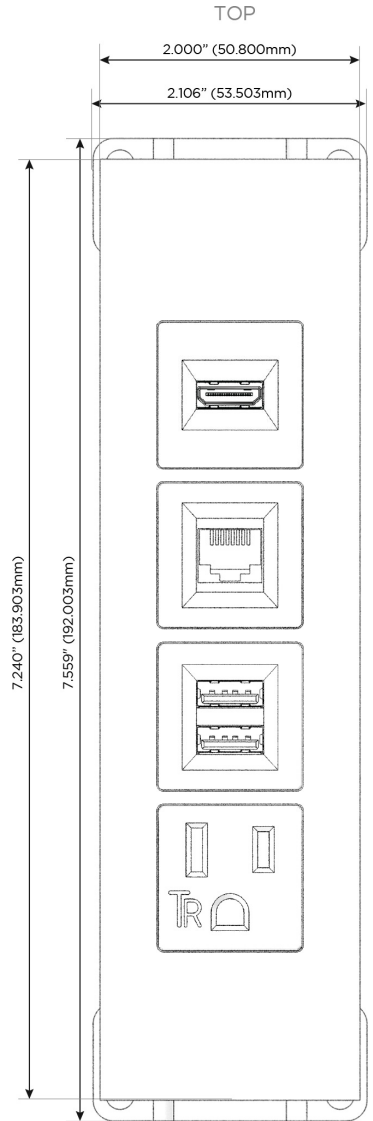

Trim Plate Finish: **STAINLESS STEEL BRUSHED**

Custom Finishes Available

M-POWER-4TW-AM6H-SS4TP

Features:

Module/Port Options:

- A** Tamper Resistant AC Receptacle
- E** USB-A & USB-C (20W)
- M** Double USB-A (Fast Charging Ports - 18W)
- H** HDMI
- 6** CAT 6
- 12** RJ 12
- X** Switched AC
- Y** 3-Way Switch (Low Voltage)
- V** USB-C (45W High Speed Charging Port)
- S** USB-C (25W High Speed Charging Port)
- R** Switched AC (Rocker Switch)
- D** Dimmer Switch

Plug:

Supplied with Low Profile Flat 45° Angle 120 VAC Plug

Optional Standard Straight 120 VAC Plug

Optional Straight 120 VAC Pass-through Plug

- CLEAN, COMPACT DESIGN
- STREAMLINED
- LOW PROFILE
- SIDE-EXITING CORDS
- PLUG & PLAY
- 6' AC CORD & PLUG (FLAT PLUG STANDARD)
- CUSTOMIZABLE CONFIGURATIONS AND FINISHES
- UL LISTED FOR MOUNTING IN FURNITURE
- 15A

M-POWER-4T

AC POWER & DATA CONNECTIVITY SOLUTION

M-POWER-4TW-AM6H-SS4TP

Specs:

Modules/Ports:

- A** Tamper Resistant AC Receptacle
- M** Double USB-A (Fast Charging Ports - 18W)
- 6** CAT 6
- H** HDMI

A M 6 H