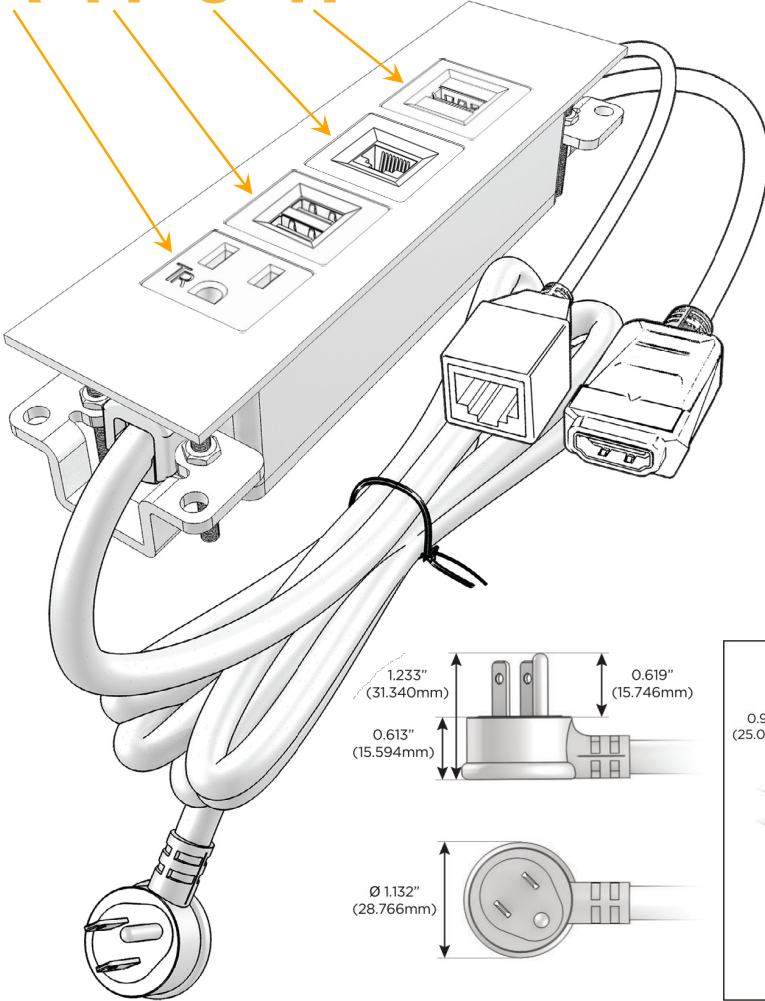

Trim Plate Finish: **SATIN NICKEL (ABS)**

Custom Finishes Available

M-POWER-4TW-AM6H-SATP

Features:

Module/Port Options:

- A** Tamper Resistant AC Receptacle
- E** USB-A & USB-C (20W)
- M** Double USB-A (Fast Charging Ports - 18W)
- H** HDMI
- 6** CAT 6
- 12** RJ 12
- X** Switched AC
- Y** 3-Way Switch (Low Voltage)
- V** USB-C (45W High Speed Charging Port)
- S** USB-C (25W High Speed Charging Port)
- R** Switched AC (Rocker Switch)
- D** Dimmer Switch

Plug:

Supplied with Low Profile Flat 45° Angle 120 VAC Plug

Optional Standard Straight 120 VAC Plug

Optional Straight 120 VAC Pass-through Plug

- CLEAN, COMPACT DESIGN
- STREAMLINED
- LOW PROFILE
- SIDE-EXITING CORDS
- PLUG & PLAY
- 6' AC CORD & PLUG (FLAT PLUG STANDARD)
- CUSTOMIZABLE CONFIGURATIONS AND FINISHES
- UL LISTED FOR MOUNTING IN FURNITURE
- 15A

M-POWER-4T

AC POWER & DATA CONNECTIVITY SOLUTION

M-POWER-4TW-AM6H-SATP

Specs:

Modules/Ports:

- A** Tamper Resistant AC Receptacle
- M** Double USB-A (Fast Charging Ports - 18W)
- 6** CAT 6
- H** HDMI

A M 6 H