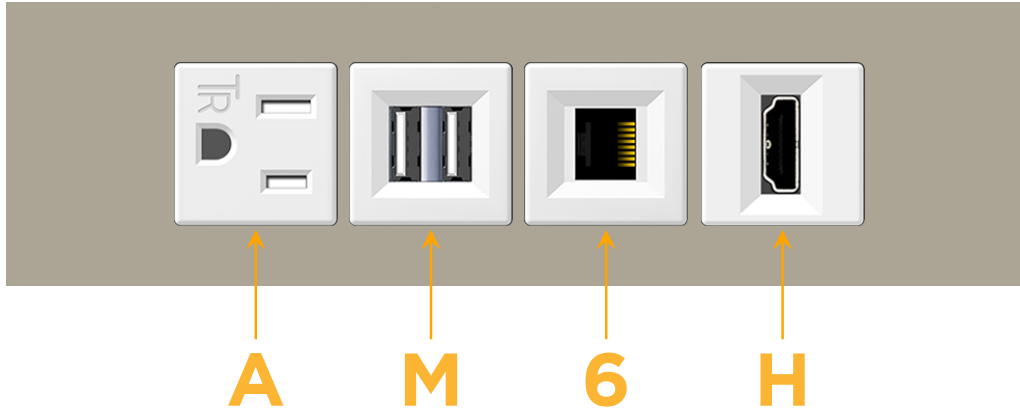

sales@mormax.com

mormax.com

Metro Light & Power's line of power & data solutions offers sophisticated design elements combined with greater ease of installation. Streamlined and low-profile, enhanced by side-exiting cords, our outlets advance the industry with their cutting edge look and feel. We believe flexibility is key, and we provide a variety of mounting options, including the ability to mount in limited spaces. Our outlets are available in many finishes and configurations, in addition to a custom color and finish capability for our clients.

Trim Plate Finish: **SATIN NICKEL (ABS)**

Custom Finishes Available

M-POWER-4TW-AM6H-SATP

Features:

Module/Port Options:

- A** Tamper Resistant AC Receptacle
- E** USB-A & USB-C (20W)
- M** Double USB-A (Fast Charging Ports - 18W)
- H** HDMI
- 6** CAT 6
- 12** RJ 12
- X** Switched AC
- Y** 3-Way Switch (Low Voltage)
- V** USB-C (45W High Speed Charging Port)
- S** USB-C (25W High Speed Charging Port)
- R** Switched AC (Rocker Switch)
- D** Dimmer Switch

Plug:

Supplied with Low Profile Flat 45° Angle 120 VAC Plug

Optional Standard Straight 120 VAC Plug

Optional Straight 120 VAC Pass-through Plug

- CLEAN, COMPACT DESIGN
- STREAMLINED
- LOW PROFILE
- SIDE-EXITING CORDS
- PLUG & PLAY
- 6' AC CORD & PLUG (FLAT PLUG STANDARD)
- CUSTOMIZABLE CONFIGURATIONS AND FINISHES
- UL LISTED FOR MOUNTING IN FURNITURE
- 15A

M-POWER-4T

AC POWER & DATA CONNECTIVITY SOLUTION

M-POWER-4TW-AM6H-SATP

Specs:

Modules/Ports:

- A** Tamper Resistant AC Receptacle
- M** Double USB-A (Fast Charging Ports - 18W)
- 6** CAT 6
- H** HDMI

A M 6 H