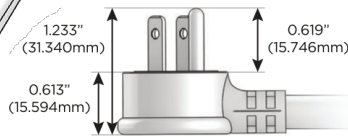

Plug:

Supplied with Low Profile Flat 45° Angle 120 VAC Plug

Optional Standard Straight 120 VAC Plug

Optional Straight 120 VAC Pass-through Plug

- CLEAN, COMPACT DESIGN
- STREAMLINED
- LOW PROFILE
- SIDE-EXITING CORDS
- PLUG & PLAY
- 6' AC CORD & PLUG (FLAT PLUG STANDARD)
- CUSTOMIZABLE CONFIGURATIONS AND FINISHES
- UL LISTED FOR MOUNTING IN FURNITURE
- 15A

M-POWER-4T

AC POWER & DATA CONNECTIVITY SOLUTION

M-POWER-4TW-AM6H-SATP

Specs:

Modules/Ports:

- A** Tamper Resistant AC Receptacle
- M** Double USB-A (Fast Charging Ports - 18W)
- 6** CAT 6
- H** HDMI

A M 6 H