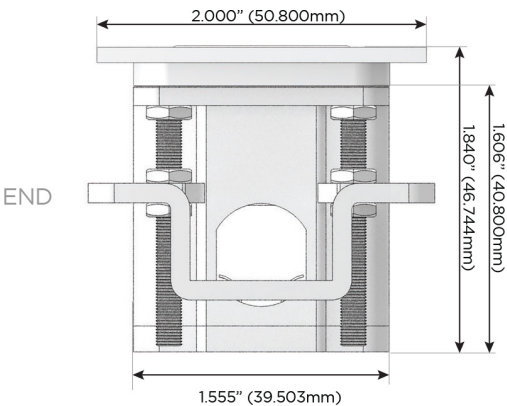

Plug:

Supplied with Low Profile Flat 45° Angle 120 VAC Plug

Optional Standard Straight 120 VAC Plug

Optional Straight 120 VAC Pass-through Plug

- CLEAN, COMPACT DESIGN
- STREAMLINED
- LOW PROFILE
- SIDE-EXITING CORDS
- PLUG & PLAY
- 6' AC CORD & PLUG (FLAT PLUG STANDARD)
- CUSTOMIZABLE CONFIGURATIONS AND FINISHES
- UL LISTED FOR MOUNTING IN FURNITURE
- 15A

M-POWER-4T

AC POWER & DATA CONNECTIVITY SOLUTION

M-POWER-4TW-AM6H-SATP

Specs:

Modules/Ports:

- A** Tamper Resistant AC Receptacle
- M** Double USB-A (Fast Charging Ports - 18W)
- 6** CAT 6
- H** HDMI

A M 6 H