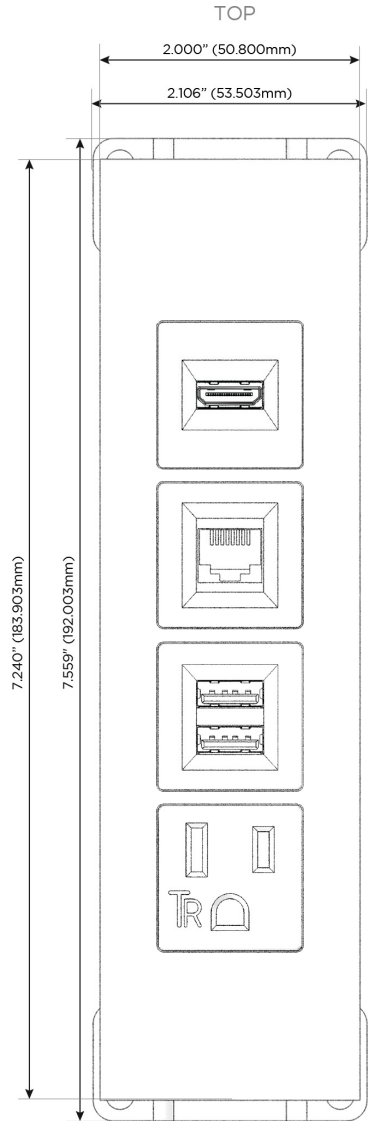

Trim Plate Finish: **SATIN NICKEL (ABS)**

Custom Finishes Available

M-POWER-4TW-AM6H-SATP

Features:

Module/Port Options:

- A** Tamper Resistant AC Receptacle
- E** USB-A & USB-C (20W)
- M** Double USB-A (Fast Charging Ports - 18W)
- H** HDMI
- 6** CAT 6
- 12** RJ 12
- X** Switched AC
- Y** 3-Way Switch (Low Voltage)
- V** USB-C (45W High Speed Charging Port)
- S** USB-C (25W High Speed Charging Port)
- R** Switched AC (Rocker Switch)
- D** Dimmer Switch

Plug:

Supplied with Low Profile Flat 45° Angle 120 VAC Plug

Optional Standard Straight 120 VAC Plug

Optional Straight 120 VAC Pass-through Plug

- CLEAN, COMPACT DESIGN
- STREAMLINED
- LOW PROFILE
- SIDE-EXITING CORDS
- PLUG & PLAY
- 6' AC CORD & PLUG (FLAT PLUG STANDARD)
- CUSTOMIZABLE CONFIGURATIONS AND FINISHES
- UL LISTED FOR MOUNTING IN FURNITURE
- 15A

M-POWER-4T

AC POWER & DATA CONNECTIVITY SOLUTION

M-POWER-4TW-AM6H-SATP

Specs:

Modules/Ports:

- A** Tamper Resistant AC Receptacle
- M** Double USB-A (Fast Charging Ports - 18W)
- 6** CAT 6
- H** HDMI

A M 6 H