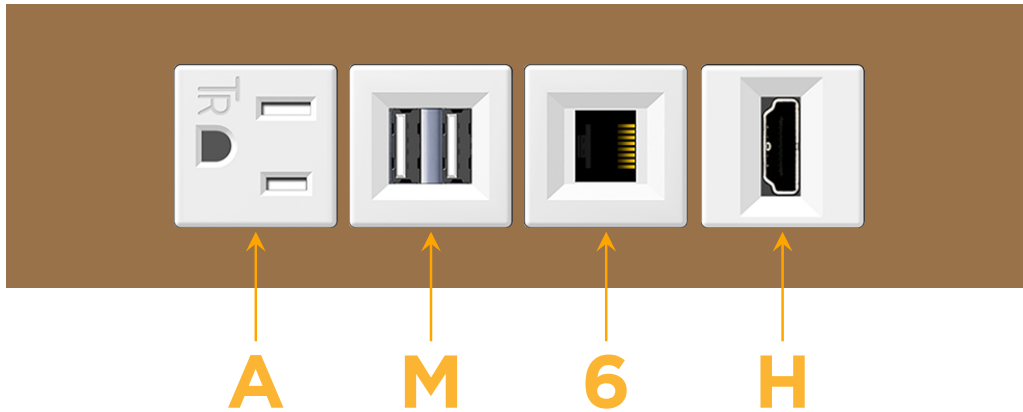

M-POWER-4T

AC POWER & DATA CONNECTIVITY SOLUTION

M-POWER-4TW-AM6H-BZTP

Distributed by

Mormax Company, Inc.

8 Westchester Plaza

Elmsford, NY 10523

914-699-0101

sales@mormax.com

mormax.com

Metro Light & Power's line of power & data solutions offers sophisticated design elements combined with greater ease of installation. Streamlined and low-profile, enhanced by side-exiting cords, our outlets advance the industry with their cutting edge look and feel. We believe flexibility is key, and we provide a variety of mounting options, including the ability to mount in limited spaces. Our outlets are available in many finishes and configurations, in addition to a custom color and finish capability for our clients.

Trim Plate Finish: **SOLID BRONZE**

Custom Finishes Available

M-POWER-4TW-AM6H-BZTP

Features:

Module/Port Options:

- **A** Tamper Resistant AC Receptacle
- **E** USB-A & USB-C (20W)
- **M** Double USB-A (Fast Charging Ports - 18W)
- **H** HDMI
- **6** CAT 6
- **12** RJ 12
- **X** Switched AC
- **Y** 3-Way Switch (Low Voltage)
- **V** USB-C (45W High Speed Charging Port)
- **S** USB-C (25W High Speed Charging Port)
- **R** Switched AC (Rocker Switch)
- **D** Dimmer Switch

Plug:

Supplied with Low Profile Flat 45° Angle 120 VAC Plug

Optional Standard Straight 120 VAC Plug

Optional Straight 120 VAC Pass-through Plug

- CLEAN, COMPACT DESIGN
- STREAMLINED
- LOW PROFILE
- SIDE-EXITING CORDS
- PLUG & PLAY
- 6' AC CORD & PLUG (FLAT PLUG STANDARD)
- CUSTOMIZABLE CONFIGURATIONS AND FINISHES
- UL LISTED FOR MOUNTING IN FURNITURE
- 15A