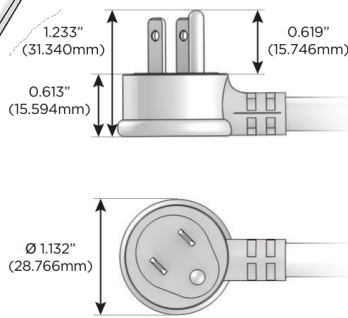

M-POWER-4T

AC POWER & DATA CONNECTIVITY SOLUTION

M-POWER-4TW-AM6H-BZTP

Specs:

Modules/Ports:

- **A** Tamper Resistant AC Receptacle
- **M** Double USB-A (Fast Charging Ports - 18W)
- **6** CAT 6
- **H** HDMI

A M 6 H

Distributed by

Mormax Company, Inc.

8 Westchester Plaza

Elmsford, NY 10523

914-699-0101

sales@mormax.com

mormax.com