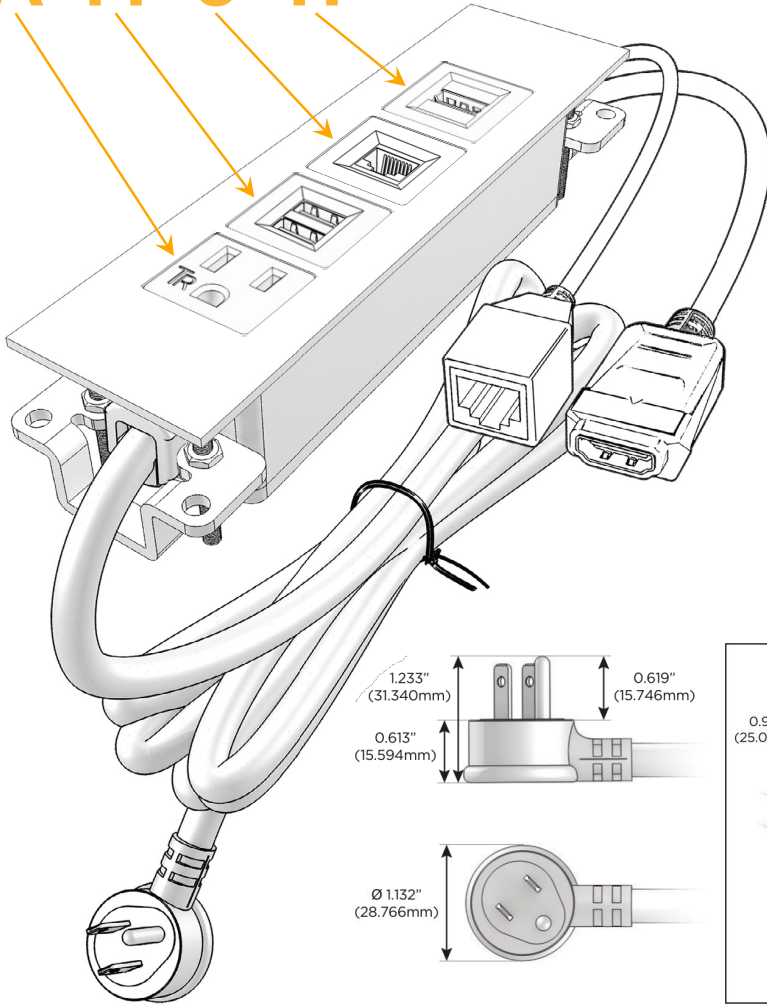

M-POWER-4T

AC POWER & DATA CONNECTIVITY SOLUTION

M-POWER-4TW-AM6H-BZTP

Specs:

Modules/Ports:

- **A** Tamper Resistant AC Receptacle
- **M** Double USB-A (Fast Charging Ports - 18W)
- **6** CAT 6
- **H** HDMI

A M 6 H

Distributed by

Mormax Company, Inc.

8 Westchester Plaza

Elmsford, NY 10523

914-699-0101

sales@mormax.com

mormax.com