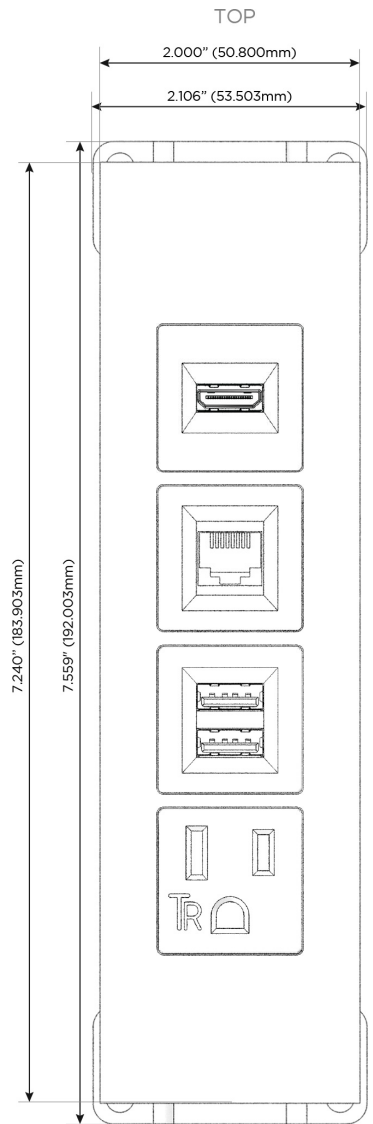

M-POWER-4T

AC POWER & DATA CONNECTIVITY SOLUTION

M-POWER-4TW-AM6H-BZTP

Specs:

Modules/Ports:

- **A** Tamper Resistant AC Receptacle
- **M** Double USB-A (Fast Charging Ports - 18W)
- **6** CAT 6
- **H** HDMI

A M 6 H

Distributed by

Mormax Company, Inc.

8 Westchester Plaza

Elmsford, NY 10523

914-699-0101

sales@mormax.com

mormax.com