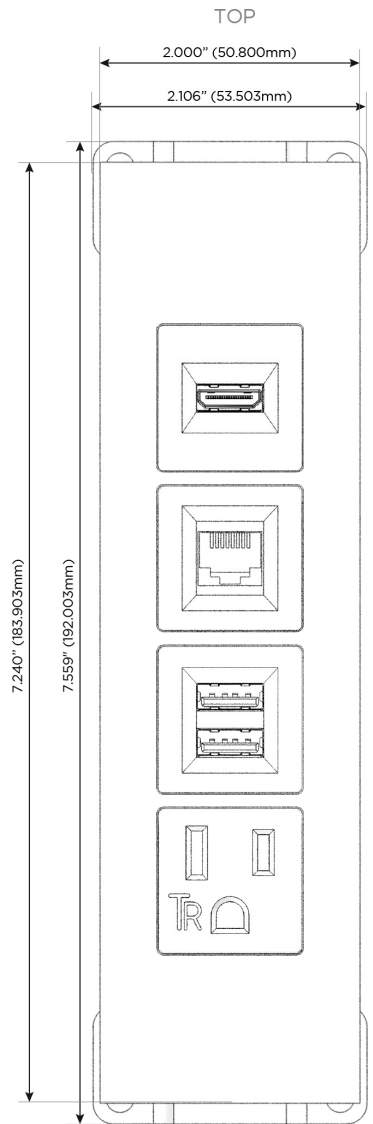

Trim Plate Finish: **STANDARD BRONZE (ABS)**

Custom Finishes Available

M-POWER-4TW-AM6H-BZATP

Features:

Module/Port Options:

- A** Tamper Resistant AC Receptacle
- E** USB-A & USB-C (20W)
- M** Double USB-A (Fast Charging Ports - 18W)
- H** HDMI
- 6** CAT 6
- 12** RJ 12
- X** Switched AC
- Y** 3-Way Switch (Low Voltage)
- V** USB-C (45W High Speed Charging Port)
- S** USB-C (25W High Speed Charging Port)
- R** Switched AC (Rocker Switch)
- D** Dimmer Switch

Plug:

Supplied with Low Profile Flat 45° Angle 120 VAC Plug

Optional Standard Straight 120 VAC Plug

Optional Straight 120 VAC Pass-through Plug

- CLEAN, COMPACT DESIGN
- STREAMLINED
- LOW PROFILE
- SIDE-EXITING CORDS
- PLUG & PLAY
- 6' AC CORD & PLUG (FLAT PLUG STANDARD)
- CUSTOMIZABLE CONFIGURATIONS AND FINISHES
- UL LISTED FOR MOUNTING IN FURNITURE
- 15A

M-POWER-4T

AC POWER & DATA CONNECTIVITY SOLUTION

M-POWER-4TW-AM6H-BZATP

Specs:

Modules/Ports:

- A** Tamper Resistant AC Receptacle
- M** Double USB-A (Fast Charging Ports - 18W)
- 6** CAT 6
- H** HDMI

A M 6 H