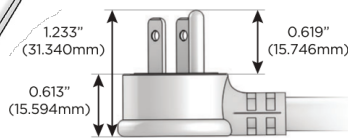

M-POWER-4T

AC POWER & DATA CONNECTIVITY SOLUTION

M-POWER-4TW-AM6H-BZATP

Specs:

Modules/Ports:

- A** Tamper Resistant AC Receptacle
- M** Double USB-A (Fast Charging Ports - 18W)
- 6** CAT 6
- H** HDMI

A M 6 H