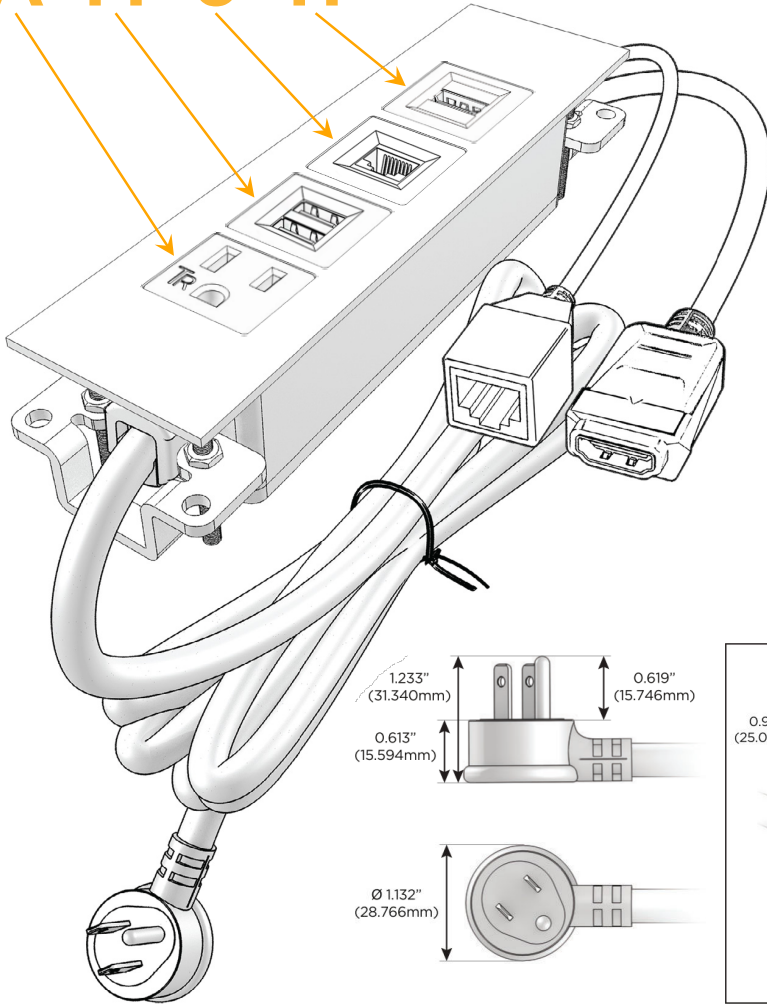

Trim Plate Finish: **STANDARD BRONZE (ABS)**

Custom Finishes Available

M-POWER-4TW-AM6H-BZATP

Features:

Module/Port Options:

- A** Tamper Resistant AC Receptacle
- E** USB-A & USB-C (20W)
- M** Double USB-A (Fast Charging Ports - 18W)
- H** HDMI
- 6** CAT 6
- 12** RJ 12
- X** Switched AC
- Y** 3-Way Switch (Low Voltage)
- V** USB-C (45W High Speed Charging Port)
- S** USB-C (25W High Speed Charging Port)
- R** Switched AC (Rocker Switch)
- D** Dimmer Switch

Plug:

Supplied with Low Profile Flat 45° Angle 120 VAC Plug

Optional Standard Straight 120 VAC Plug

Optional Straight 120 VAC Pass-through Plug

- CLEAN, COMPACT DESIGN
- STREAMLINED
- LOW PROFILE
- SIDE-EXITING CORDS
- PLUG & PLAY
- 6' AC CORD & PLUG (FLAT PLUG STANDARD)
- CUSTOMIZABLE CONFIGURATIONS AND FINISHES
- UL LISTED FOR MOUNTING IN FURNITURE
- 15A

M-POWER-4T

AC POWER & DATA CONNECTIVITY SOLUTION

M-POWER-4TW-AM6H-BZATP

Specs:

Modules/Ports:

- A** Tamper Resistant AC Receptacle
- M** Double USB-A (Fast Charging Ports - 18W)
- 6** CAT 6
- H** HDMI

A M 6 H