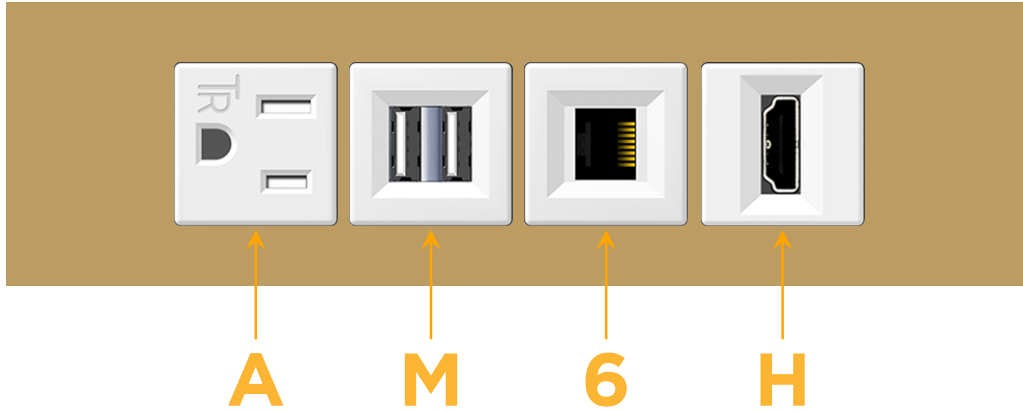

sales@mormax.com

mormax.com

Metro Light & Power's line of power & data solutions offers sophisticated design elements combined with greater ease of installation. Streamlined and low-profile, enhanced by side-exiting cords, our outlets advance the industry with their cutting edge look and feel. We believe flexibility is key, and we provide a variety of mounting options, including the ability to mount in limited spaces. Our outlets are available in many finishes and configurations, in addition to a custom color and finish capability for our clients.

Trim Plate Finish: **STANDARD BRONZE (ABS)**

Custom Finishes Available

M-POWER-4TW-AM6H-BZATP

Features:

Module/Port Options:

- A** Tamper Resistant AC Receptacle
- E** USB-A & USB-C (20W)
- M** Double USB-A (Fast Charging Ports - 18W)
- H** HDMI
- 6** CAT 6
- 12** RJ 12
- X** Switched AC
- Y** 3-Way Switch (Low Voltage)
- V** USB-C (45W High Speed Charging Port)
- S** USB-C (25W High Speed Charging Port)
- R** Switched AC (Rocker Switch)
- D** Dimmer Switch

Plug:

Supplied with Low Profile Flat 45° Angle 120 VAC Plug

Optional Standard Straight 120 VAC Plug

Optional Straight 120 VAC Pass-through Plug

- CLEAN, COMPACT DESIGN
- STREAMLINED
- LOW PROFILE
- SIDE-EXITING CORDS
- PLUG & PLAY
- 6' AC CORD & PLUG (FLAT PLUG STANDARD)
- CUSTOMIZABLE CONFIGURATIONS AND FINISHES
- UL LISTED FOR MOUNTING IN FURNITURE
- 15A

M-POWER-4T

AC POWER & DATA CONNECTIVITY SOLUTION

M-POWER-4TW-AM6H-BZATP

Specs:

Modules/Ports:

- A** Tamper Resistant AC Receptacle
- M** Double USB-A (Fast Charging Ports - 18W)
- 6** CAT 6
- H** HDMI

A M 6 H