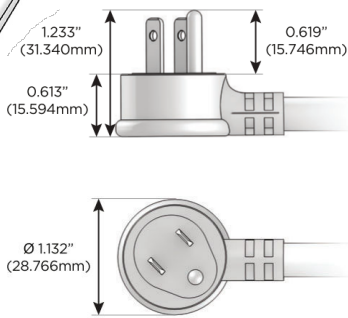

M-POWER-4T

AC POWER & DATA CONNECTIVITY SOLUTION

M-POWER-4TW-AM6H-BZ5ATP

Specs:

Modules/Ports:

- **A** Tamper Resistant AC Receptacle
- **M** Double USB-A (Fast Charging Ports - 18W)
- **6** CAT 6
- **H** HDMI

A M 6 H

Distributed by

Mormax Company, Inc.

8 Westchester Plaza

Elmsford, NY 10523

914-699-0101

sales@mormax.com

mormax.com