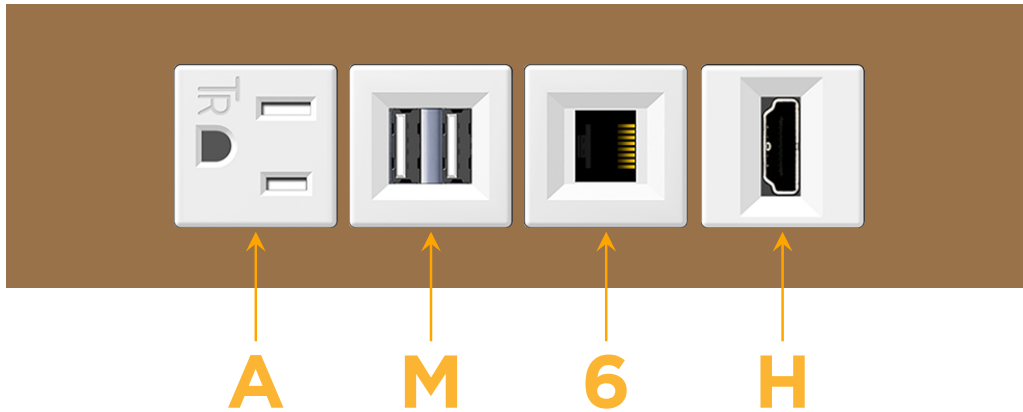

M-POWER-4T

AC POWER & DATA CONNECTIVITY SOLUTION

M-POWER-4TW-AM6H-BZ5ATP

Distributed by

Mormax Company, Inc.

8 Westchester Plaza

Elmsford, NY 10523

914-699-0101

sales@mormax.com

mormax.com

Metro Light & Power's line of power & data solutions offers sophisticated design elements combined with greater ease of installation. Streamlined and low-profile, enhanced by side-exiting cords, our outlets advance the industry with their cutting edge look and feel. We believe flexibility is key, and we provide a variety of mounting options, including the ability to mount in limited spaces. Our outlets are available in many finishes and configurations, in addition to a custom color and finish capability for our clients.

Trim Plate Finish: **ARCHITECTURAL BRONZE (ABS)**

Custom Finishes Available

M-POWER-4TW-AM6H-BZ5ATP

Features:

Module/Port Options:

- **A** Tamper Resistant AC Receptacle
- **E** USB-A & USB-C (20W)
- **M** Double USB-A (Fast Charging Ports - 18W)
- **H** HDMI
- **6** CAT 6
- **12** RJ 12
- **X** Switched AC
- **Y** 3-Way Switch (Low Voltage)
- **V** USB-C (45W High Speed Charging Port)
- **S** USB-C (25W High Speed Charging Port)
- **R** Switched AC (Rocker Switch)
- **D** Dimmer Switch

Plug:

Supplied with Low Profile Flat 45° Angle 120 VAC Plug

Optional Standard Straight 120 VAC Plug

Optional Straight 120 VAC Pass-through Plug

- CLEAN, COMPACT DESIGN
- STREAMLINED
- LOW PROFILE
- SIDE-EXITING CORDS
- PLUG & PLAY
- 6' AC CORD & PLUG (FLAT PLUG STANDARD)
- CUSTOMIZABLE CONFIGURATIONS AND FINISHES
- UL LISTED FOR MOUNTING IN FURNITURE
- 15A