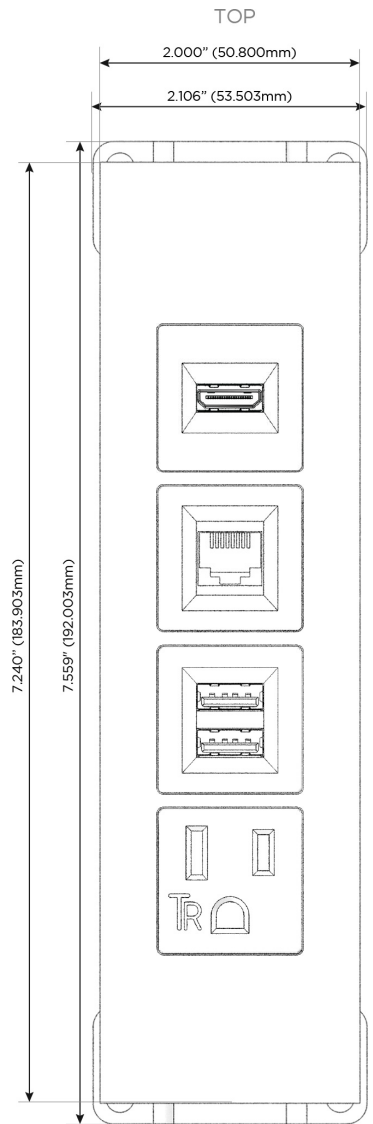

M-POWER-4T

AC POWER & DATA CONNECTIVITY SOLUTION

M-POWER-4TW-AM6H-BZ5ATP

Specs:

Modules/Ports:

- **A** Tamper Resistant AC Receptacle
- **M** Double USB-A (Fast Charging Ports - 18W)
- **6** CAT 6
- **H** HDMI

A M 6 H

Distributed by

Mormax Company, Inc.

8 Westchester Plaza

Elmsford, NY 10523

914-699-0101

sales@mormax.com

mormax.com