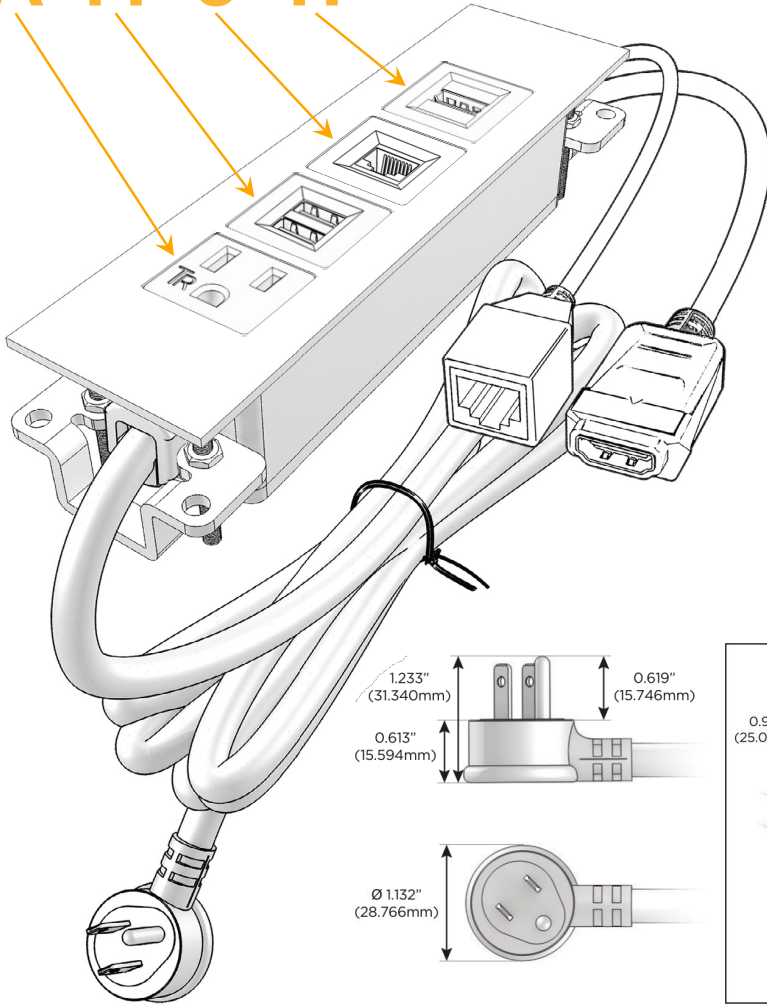

M-POWER-4T

AC POWER & DATA CONNECTIVITY SOLUTION

M-POWER-4TW-AM6H-BZ5ATP

Specs:

Modules/Ports:

- **A** Tamper Resistant AC Receptacle
- **M** Double USB-A (Fast Charging Ports - 18W)
- **6** CAT 6
- **H** HDMI

A M 6 H

Distributed by

Mormax Company, Inc.

8 Westchester Plaza

Elmsford, NY 10523

914-699-0101

sales@mormax.com

mormax.com